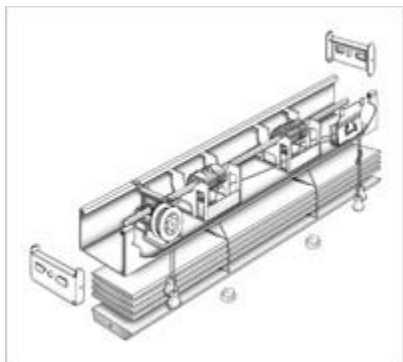

In compliance with the latest fabricating safety guidelines included with each blind are Warning Tags, Warning Labels and Cord Cleats.

Installers of the finished product must adhere to the safety guidelines as established by the installation instructions and by using all devices provided by the fabricator.