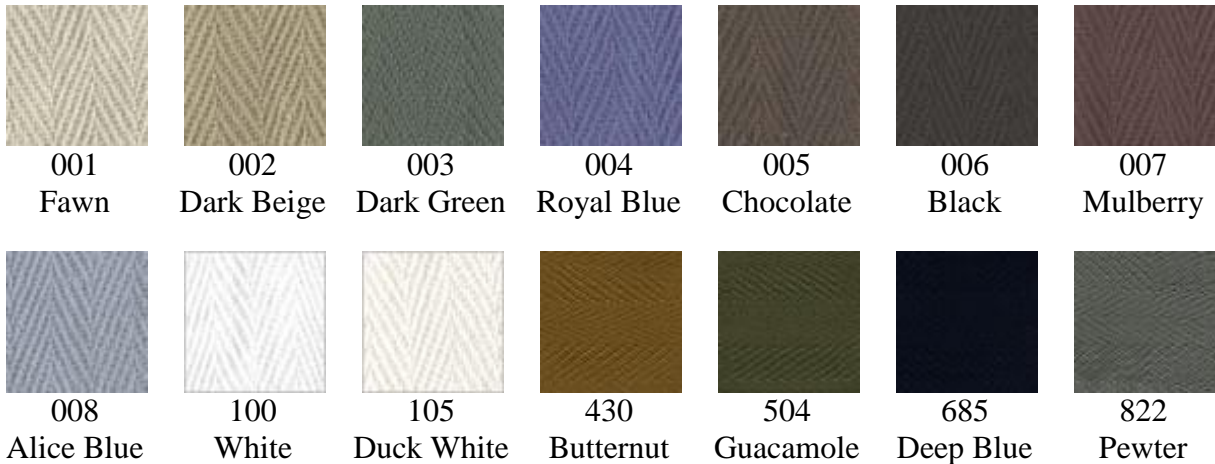

## Blind Color Options

[Back to Top](#)

To view larger images, please click on any of the thumbnails you see on this page. For optimal viewing, please disable any pop-up blockers you may have setup on your computer.

Product scans are provided to assist with initial pattern/color selection and will vary by computer monitor. Please reference complete line of samples for actual product selection.

**Privacy Cloth Tape Colors (Available for 2" Slats only.)**