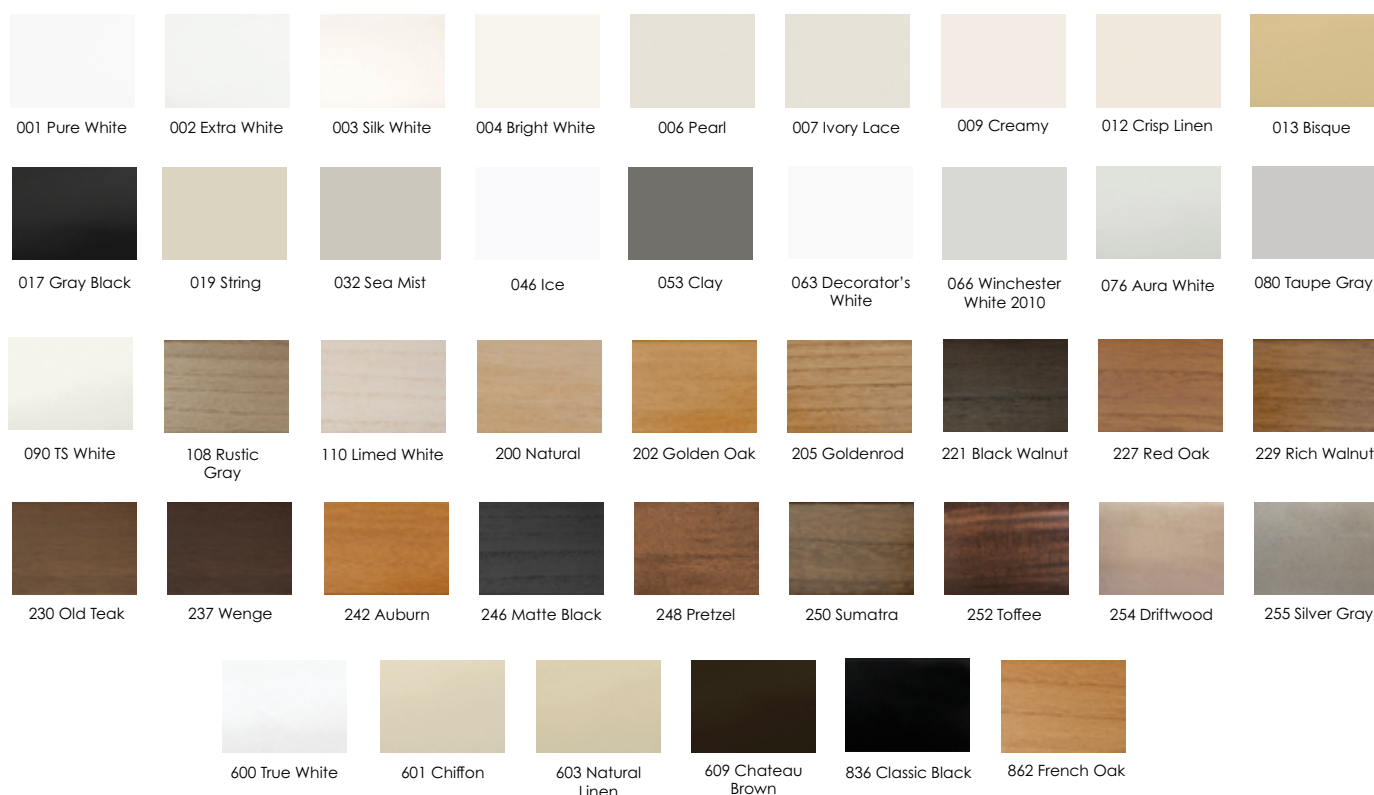

Honeycomb Shade with Palladian Shelf

PALLADIAN WINDOW SHELF

The Palladian Window Shelf is a decorative support solution designed to be mounted horizontally in an arched or angled window. It works as divider and mounting surface, which can be used with any Norman® blind or shade.

General Specifications:

- Face width: 1 ½"
- Depth: 2" to 4"
- Max length: 96"
- Inside mount only

Features:

- Made of premium hardwood
- Available in a wide range of painted and stain colors to coordinate with Norman® blinds & shades
- Easy to install
- Mounting hardware included

Available Colors:

Palladian Shelf with Product*

Width

24	32	36	42	48	54	60	66	72	78	84	90	96
94	125	140	164	188	210	234	256	281	303	327	350	373

*For all faux wood blinds, San Clemente™ honeycomb shades and Synchrony™ vertical blinds, please use the Palladian Shelf without Product pricing.