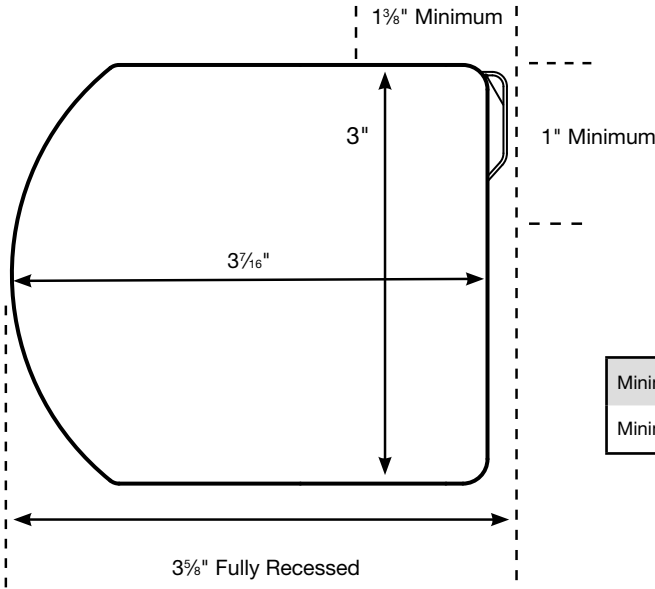

Size Considerations

Continuous-Loop Lift and Motorized Lift Mounting Depth Illustrations

The following diagram illustrates the mounting depth requirements for shades mounted inside window casements.

Fabric-Wrapped Cassette

Minimum Mounting Depth	1 3/8"
Minimum Mounting Depth, Flush Mount	3 5/8"

Size Considerations

Maximum Shade Size

Minimum width: **Continuous-loop lift 12"**

Minimum length: 12" all control types

	Continuous Cord Loop Control			
	Width		Height	
	Min (in.)	Max (in.)	Min (in.)	Max (in.)
Atlantic Waves	12	100	12	75
Bernina	12	96	12	110
Coastal Collection	12	98	12	75
Coastal Ridge	12	98	12	60
Cordillera	12	85	12	75
Cottonwood	12	101	12	100
Crestones	12	97	12	84
Culebra	12	95	12	110
Glorieta	12	98	12	110
Glorieta Sheen	12	98	12	110
Heathered	12	95	12	77
Herard	12	97	12	77
Linen Dream	12	95	12	72
Oceanfront	12	99	12	60
Palmetto	12	97	12	100
Papyrus	12	98	12	60
Riptide	12	100	12	110
Seascape	12	98	12	77
Seaside Resort	12	99	12	110
Spascape	12	100	12	77
Vanoise	12	91	12	95