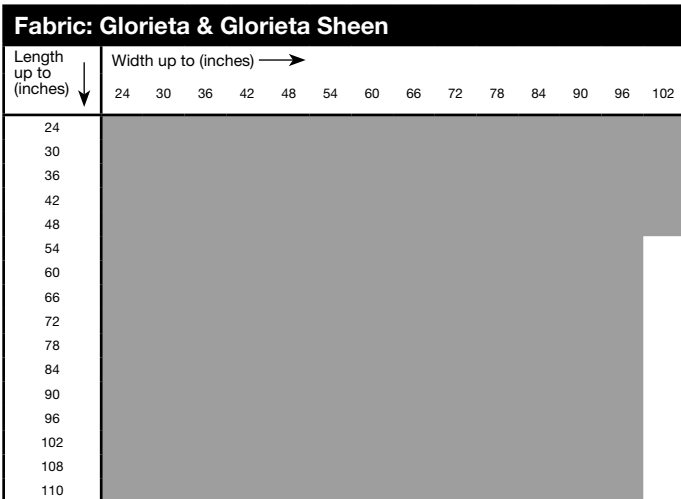

Size Considerations

Maximum Shade Size

NOTE: Shaded areas are available for order. Dark shading indicates availability in Canada.

If only dark shading is present, shaded areas are available for order in both Canada and the United States.

Minimum width: Continuous-loop lift 12"

Minimum length: 12" all control types

For sizes within the next size break, please reach out to customer service or enter order into ordering system.