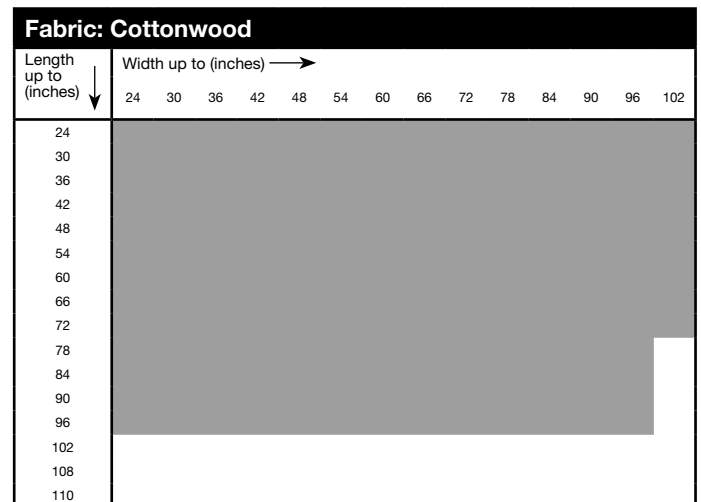

Size Considerations

Maximum Shade Size

NOTE: Shaded areas are available for order. Dark shading indicates availability in Canada.

If only dark shading is present, shaded areas are available for order in both Canada and the United States.

Minimum width: Continuous-loop lift 12"

Minimum length: 12" all control types

For sizes within the next size break, please reach out to customer service or enter order into ordering system.