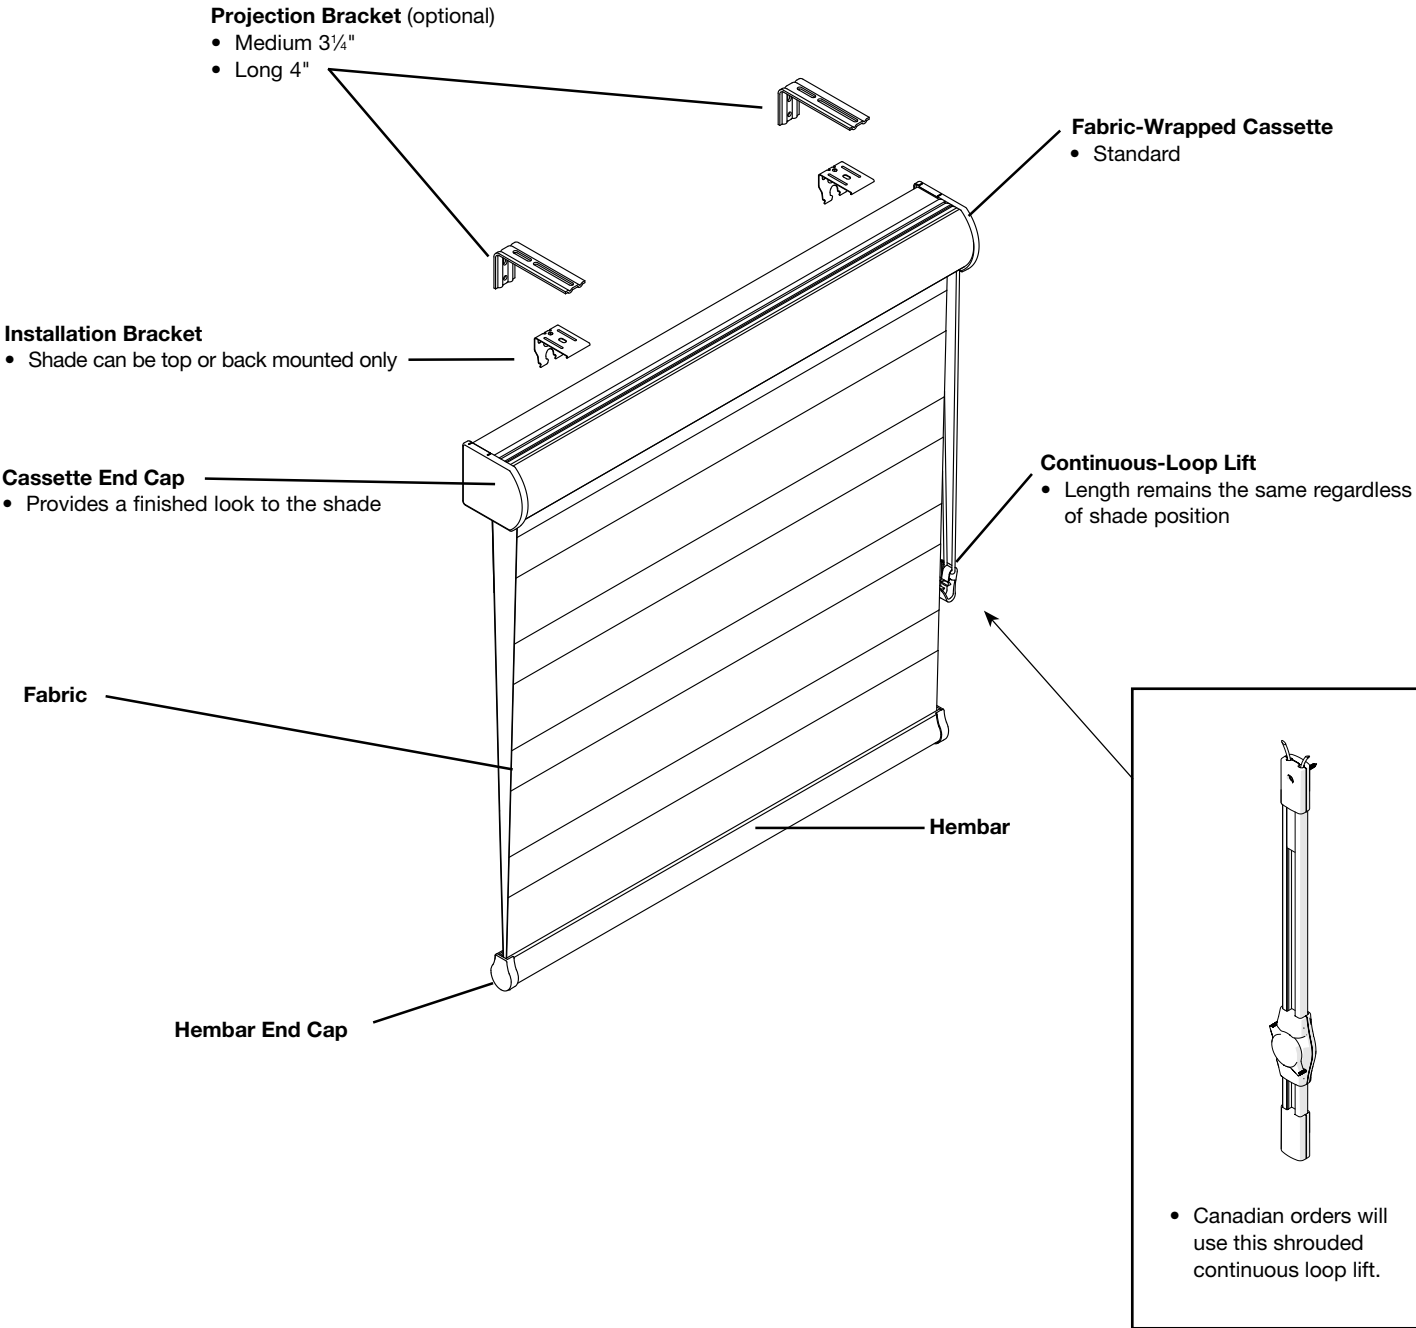

General Information

Continuous-Loop Lift Product Detail