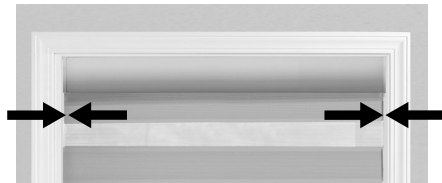

Inside Mount Light Gap
Refer to Light Gap Chart