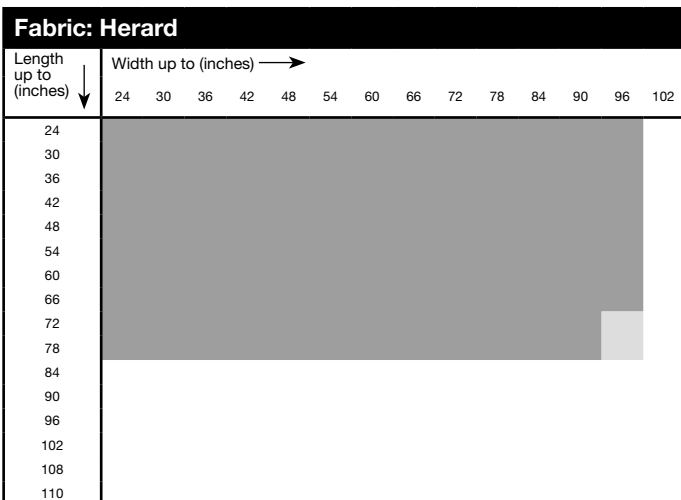

Size Considerations

Maximum Shade Size

NOTE: Shaded areas are available for order. Dark shading indicates availability in Canada.

If only dark shading is present, shaded areas are available for order in both Canada and the United States.

Minimum width: Continuous-loop lift 12"

Minimum length: 12" all control types

For sizes within the next size break, please reach out to customer service or enter order into ordering system.