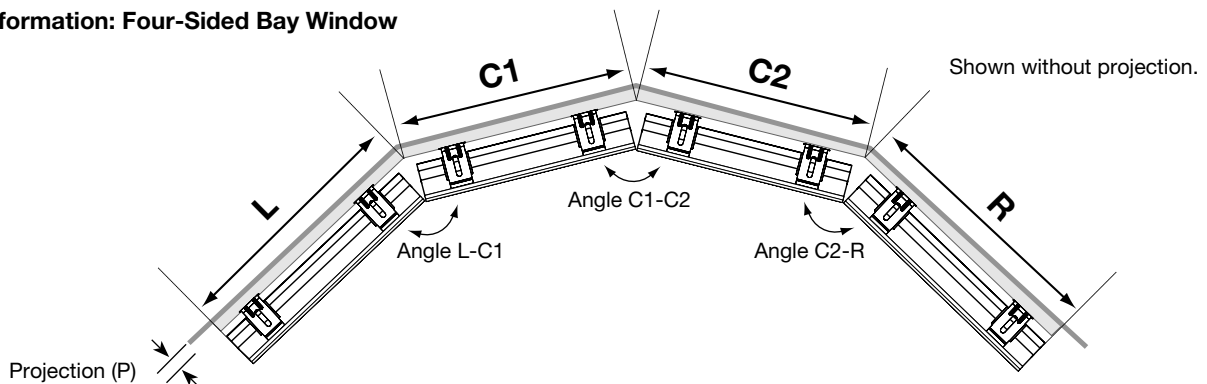

Angle L-C1: Angle between the (L) and (C1) windows.

Angle C1-R: Angle between the (C1) and (R) windows.

Projection: If needed: the depth of the trim or molding the shade will be mounted above.

Measuring Information: Four-Sided Bay Window