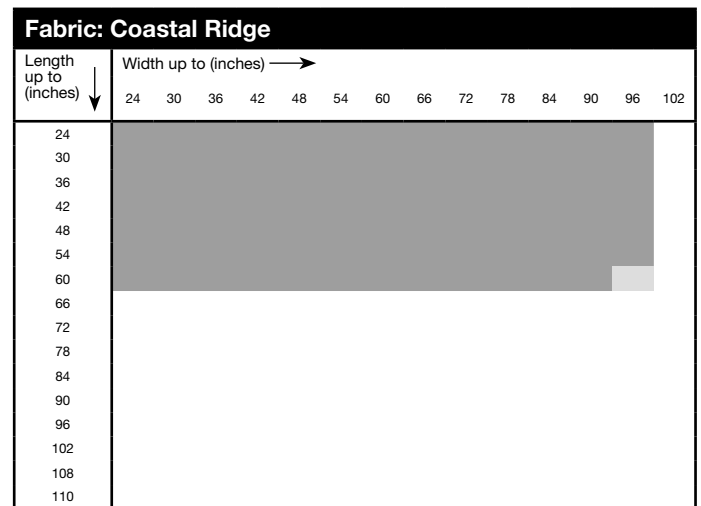

Size Considerations

Maximum Shade Size

NOTE: Shaded areas are available for order. Dark shading indicates availability in Canada.

If only dark shading is present, shaded areas are available for order in both Canada and the United States.

Minimum width: Continuous-loop lift 12"

Minimum length: 12" all control types

For sizes within the next size break, please reach out to customer service or enter order into ordering system.