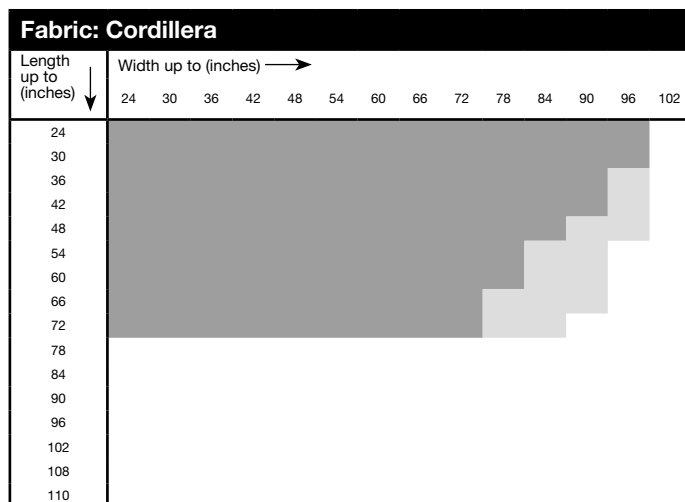

Size Considerations

Maximum Shade Size

NOTE: Shaded areas are available for order. Dark shading indicates availability in Canada.

If only dark shading is present, shaded areas are available for order in both Canada and the United States.

Minimum width: Continuous-loop lift 12"

Minimum length: 12" all control types

For sizes within the next size break, please reach out to customer service or enter order into ordering system.