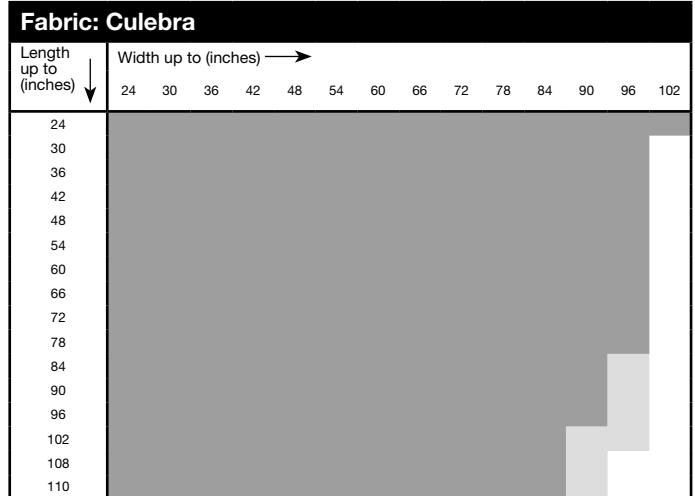

Size Considerations

Maximum Shade Size

NOTE: Shaded areas are available for order. Dark shading indicates availability in Canada.

If only dark shading is present, shaded areas are available for order in both Canada and the United States.

Minimum width: Continuous-loop lift 12"

Minimum length: 12" all control types

For sizes within the next size break, please reach out to customer service or enter order into ordering system.