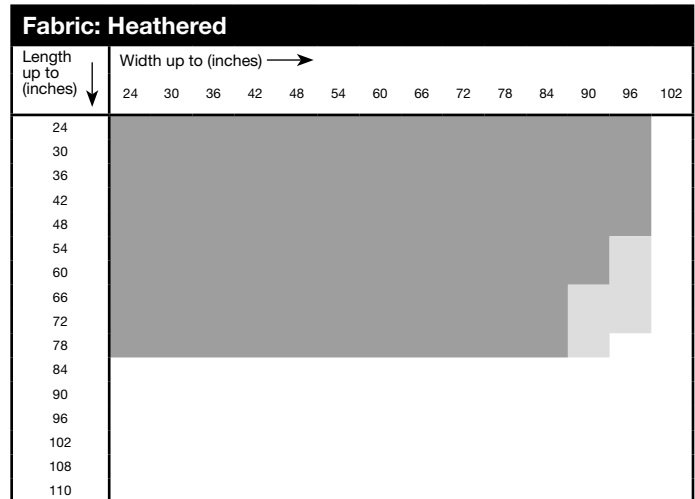

Size Considerations

Maximum Shade Size

NOTE: Shaded areas are available for order. Dark shading indicates availability in Canada.

If only dark shading is present, shaded areas are available for order in both Canada and the United States.

Minimum width: Continuous-loop lift 12"

Minimum length: 12" all control types

For sizes within the next size break, please reach out to customer service or enter order into ordering system.