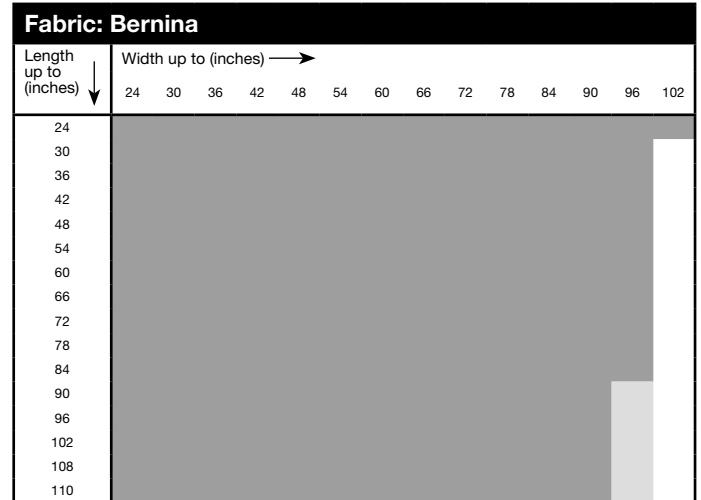

Size Considerations

Maximum Shade Size

NOTE: Shaded areas are available for order. Dark shading indicates availability in Canada.

If only dark shading is present, shaded areas are available for order in both Canada and the United States.

Minimum width: Continuous-loop lift 12"

Minimum length: 12" all control types

For sizes within the next size break, please reach out to customer service or enter order into ordering system.