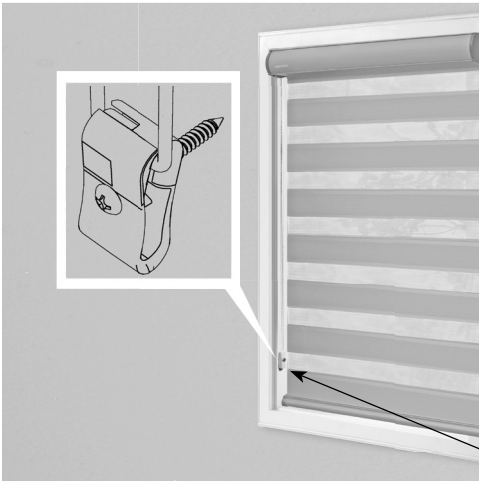

Options

Continuous-Loop Lift

- **Standard**
- Cord loop and clutch system makes raising and lowering shade easy
- Special cord loop length must be requested at time of order
- Cord remains at same length regardless of shade position
- Color coordinated cord loop and cord guide
- Safety cord guide provides the ability to keep the cord out of the reach of children and pets to enhance safety
- Choose left or right cord location
- Outside mount is recommended for maximum light control

NOTE: Cord guide must be installed to operate shade.