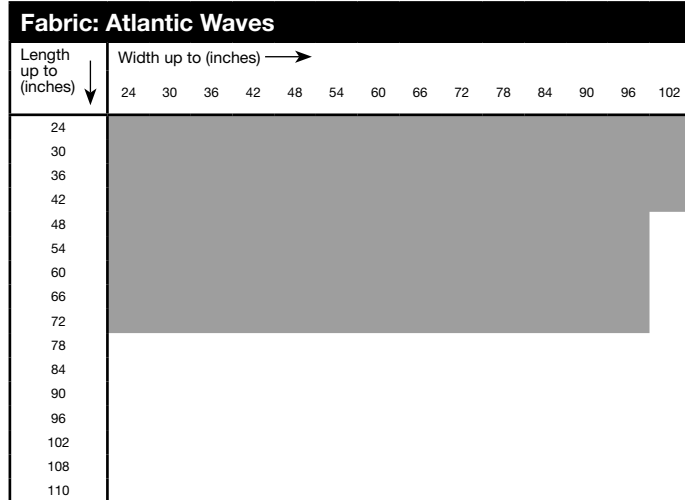

Size Considerations

Maximum Shade Size

NOTE: Shaded areas are available for order. Dark shading indicates availability in Canada.

If only dark shading is present, shaded areas are available for order in both Canada and the United States.

Minimum width: Continuous-loop lift 12"

Minimum length: 12" all control types

For sizes within the next size break, please reach out to customer service or enter order into ordering system.