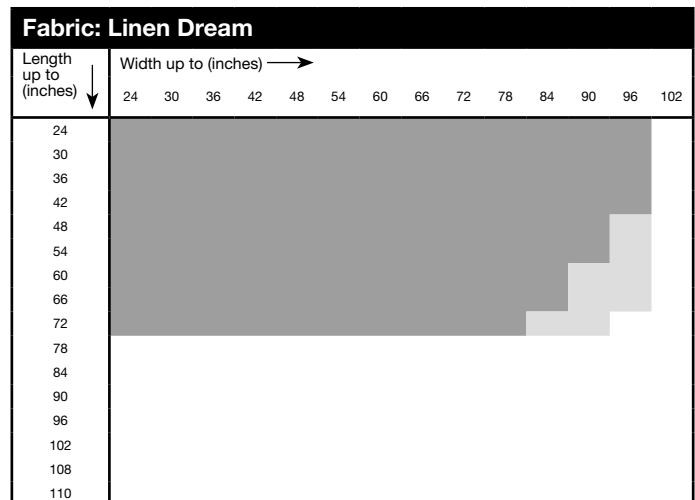

Size Considerations

Maximum Shade Size

NOTE: Shaded areas are available for order. Dark shading indicates availability in Canada.

If only dark shading is present, shaded areas are available for order in both Canada and the United States.

Minimum width: Continuous-loop lift 12"

Minimum length: 12" all control types

For sizes within the next size break, please reach out to customer service or enter order into ordering system.