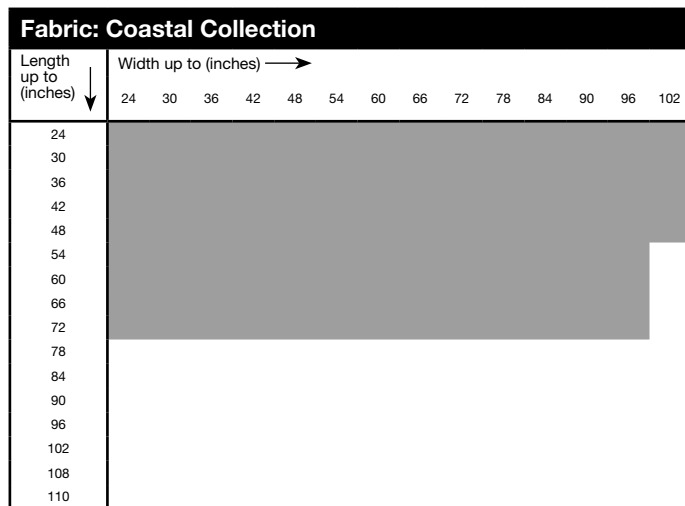

Size Considerations

Maximum Shade Size

NOTE: Shaded areas are available for order. Dark shading indicates availability in Canada.

If only dark shading is present, shaded areas are available for order in both Canada and the United States.

Minimum width: Continuous-loop lift 12"

Minimum length: 12" all control types

For sizes within the next size break, please reach out to customer service or enter order into ordering system.