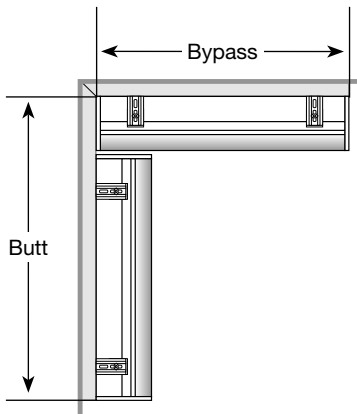

NOTE: Motorization components and accessories have a five-year limited warranty, excluding batteries.

Options

Corner Windows

Shades on Corner Windows

- **No charge**
- Made as individual shades
- Each shade will have its own control; we recommend opposite corners
- Indicate for each shade whether butt or bypass
- Bypass shade is mounted into the corner; butt shade is butted to the other shade
- Manufacturer will take appropriate deductions for proper fit; **DO NOT** order as a corner shade if you do not want manufacturer to take deductions