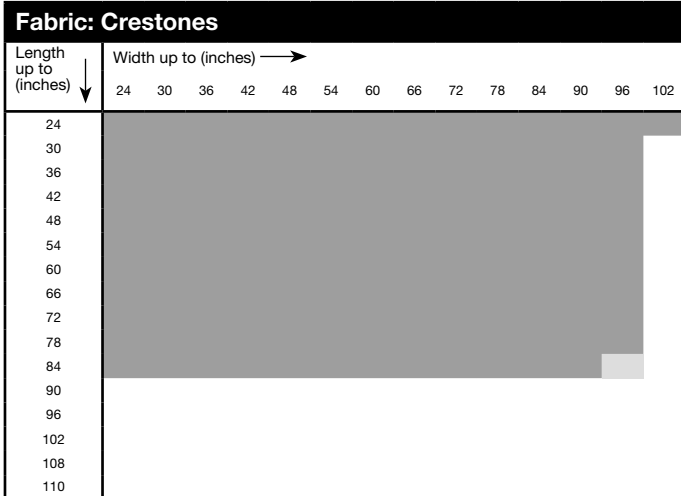

Size Considerations

Maximum Shade Size

NOTE: Shaded areas are available for order. Dark shading indicates availability in Canada.

If only dark shading is present, shaded areas are available for order in both Canada and the United States.

Minimum width: Continuous-loop lift 12"

Minimum length: 12" all control types

For sizes within the next size break, please reach out to customer service or enter order into ordering system.