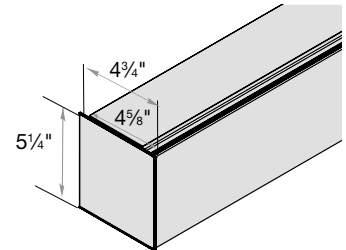

Flat Valance
2 15/16" Minimum Inside Mount
(return can be trimmed)