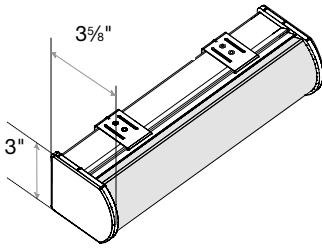

Size Considerations

Continuous-Loop Lift, Motorized Lift, and Dual Shade: Mounting Depth Illustrations

The following diagrams illustrate the mounting depth requirements for shades mounted inside window casements.

Small Cassette Valance
1 5/8" Minimum Inside Mount