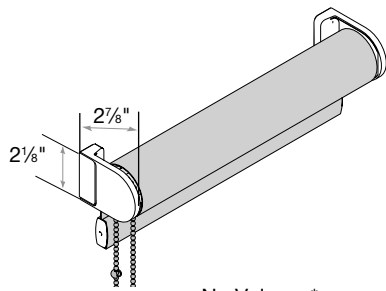

No Valance*
3/4" Minimum Inside/Side Mount