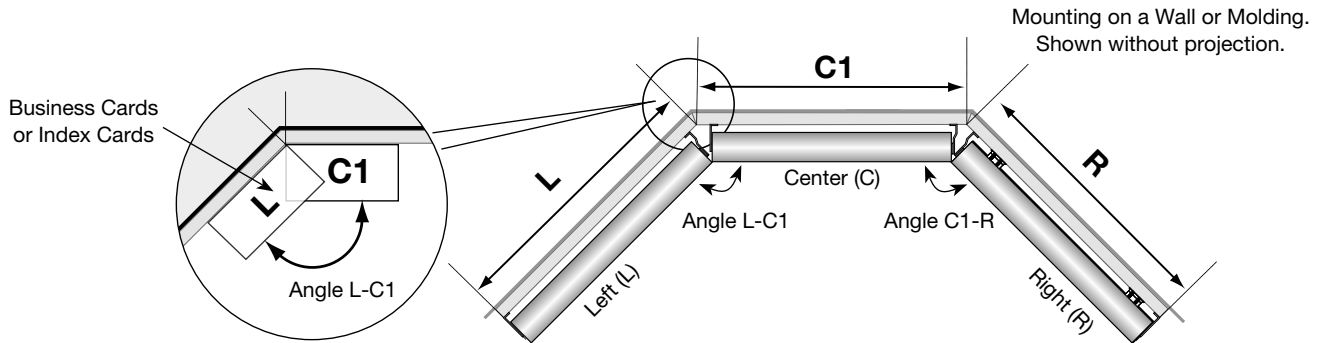

Measuring Information: Three-Sided Bay Window

Measure:

1. **L and R:** Width of each side window from the corners on the mounting surface to the point you would like to cover.
2. **C1:** Width of the center window on the mounting surface from corner to corner.

1. **Angle L-C1:** Angle between the (L) and (C1) windows.
2. **Angle C1-R:** Angle between the (C1) and (R) windows.
3. **Projection:** If needed: The depth of the trim or molding the shade will be mounted above.