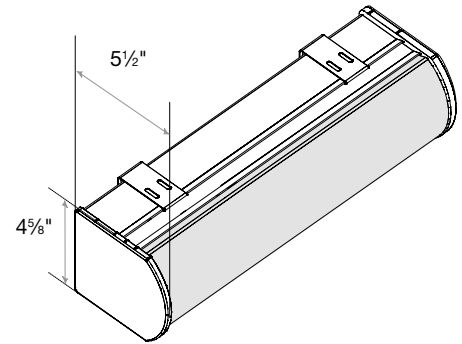

Large Cassette Valance
1 3/4" Minimum Inside Mount