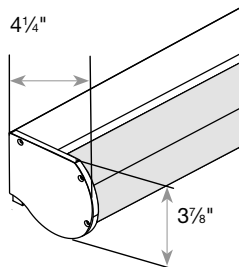

Medium Cassette Valance
1 3/4" Minimum Inside Mount