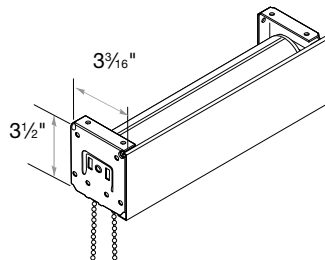

3" Fascia
2 3/4" Minimum Inside/Top Mount
3/4" Minimum Inside/Side Mount