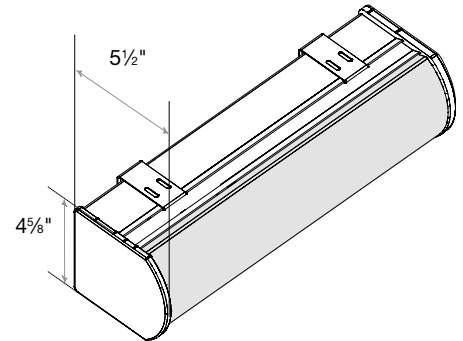

Large/Dual Cassette Valance
1 3/4" Minimum Inside Mount