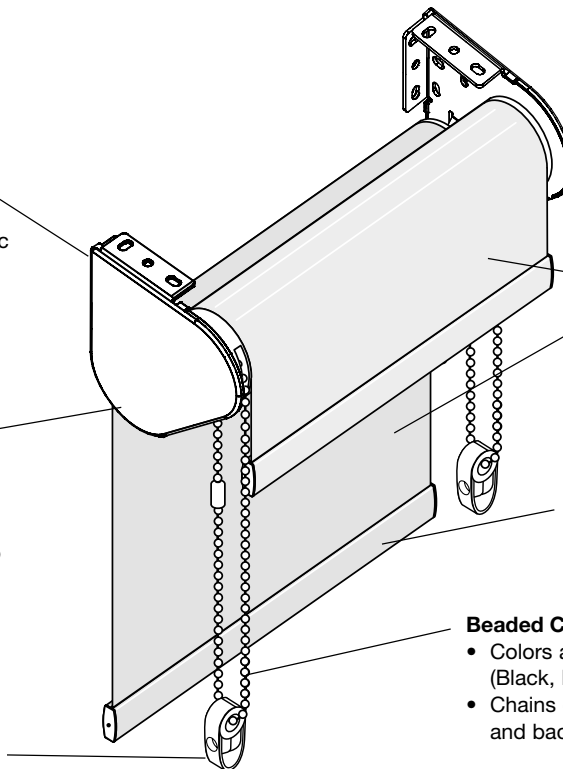

NOTE: Dual shades are also available with motorized lift.

Shade Fabric

- Roller and solar styles ranging from light and dark colored solids to beautiful jacquard weaves
- Solar fabric ranges from 1% to 12% openness

Hem Bar

- Front of hem bar—fabric covered
- Back of hem bar—color coordinated to shade fabric

Beaded Chains

- Colors are selectable for front or back shade (Black, Brown, Gray, Stainless Steel, Vanilla, and White)
- Chains can be the same side or opposite sides of front and back shade