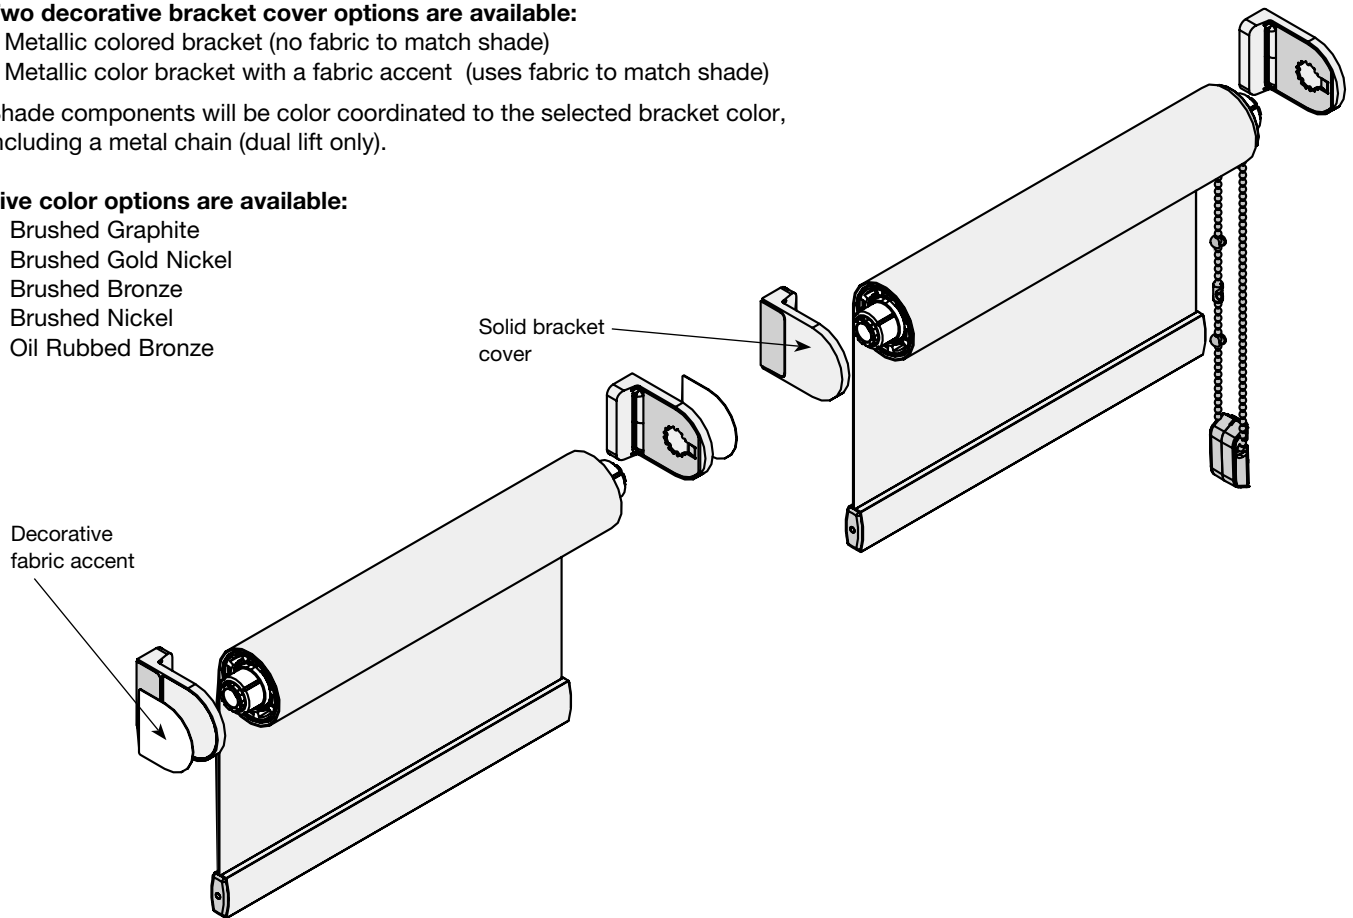

Options

Decorative Hardware

Decorative hardware is available for UltraLite cordless lift or UltraLite Dual lift shades ordered without a valance, using a 1 $\frac{3}{8}$ " bracket

Two decorative bracket cover options are available:

- Metallic colored bracket (no fabric to match shade)
- Metallic color bracket with a fabric accent (uses fabric to match shade)

Shade components will be color coordinated to the selected bracket color, including a metal chain (dual lift only).

Five color options are available:

- Brushed Graphite
- Brushed Gold Nickel
- Brushed Bronze
- Brushed Nickel
- Oil Rubbed Bronze