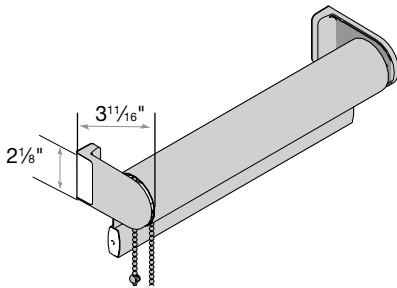

No Valance*
3/4" Minimum Inside/Side Mount