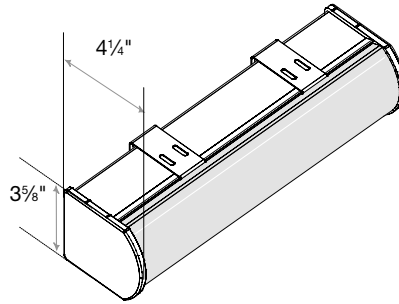

Medium Cassette Valance