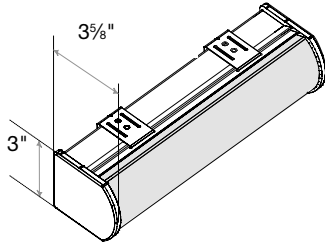

Size Considerations

UltraLite Cordless Lift and UltraLite Dual Lift: Mounting Depth Illustrations

The following diagrams illustrate the mounting depth requirements for shades mounted inside window casements.

Small Cassette Valance
1 5/8" Minimum Inside Mount