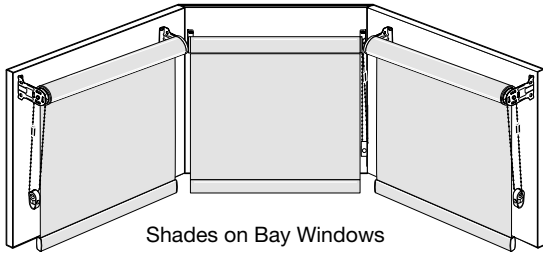

Options

Bay Windows

- **No charge**
- Made as individual shades
- Each section will have its own control
- Manufacturer will take appropriate deductions for proper fit; **DO NOT** order as a bay window shade if you do not want manufacturer to take deductions
- Not available with side channels
- **Valances will create a larger gap between shades**