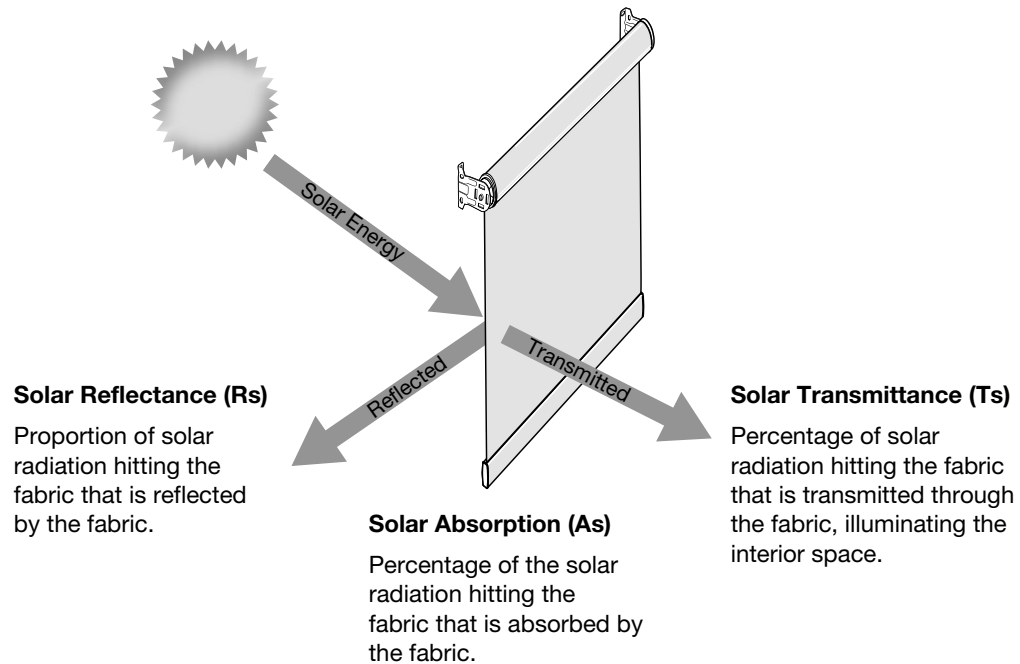

Features

Lightweaves® Solar Shade Fabrics

Maintain an Outward View

- Filter and diffuse light while maintaining an outward view
- In general, the higher the openness factor and darker the fabric, the clearer the view

Manage Glare

- Minimize glare on televisions and home office computers
- The darker the fabric color, the better the glare control and the better the view to the outside

Block Damaging UV Rays

- The amount of UV ray blockage is the inverse of a fabric's openness factor (e.g., a fabric with 10% openness blocks 90% of UV rays)
- Protect your furniture, carpets, artwork, etc., from fading due to harmful UV rays

Reduce the Temperature

- Lightweaves fabrics reduce heat transmittance, keeping rooms cooler and increasing the comfort level in the home
- The lighter the fabric color, the better the temperature control

NOTE: Solar shades do not offer nighttime privacy; lighted interiors allow inward visibility. If complete privacy is desired, a dual shade or secondary treatment is necessary.

Solar Optical Properties

When solar radiation reaches the shading fabric it is either reflected, absorbed, or transmitted. The sum of these values equals 100% of the solar energy hitting the fabric.