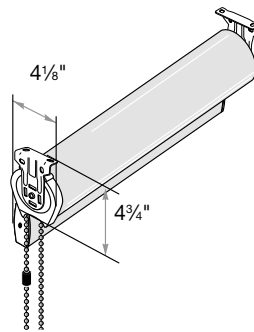

Medium Cassette Valance  
1 3/4" Minimum Inside Mount

Large/Dual Cassette Valance  
1 3/4" Minimum Inside Mount

No Valance\*  
3/4" Minimum Inside/Side Mount

No Valance\*  
4 1/8" Minimum Inside/Top Mount