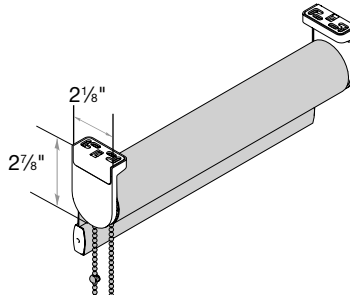

No Valance*
Minimum Inside/Top Mount is
equal to 1/2 the roll diameter, plus 1 1/2"