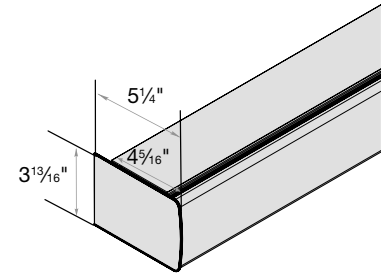

Medium Cassette Valance

Large Cassette Valance  
1 3/4" Minimum Inside Mount

3" Fascia  
2 3/4" Minimum Inside/Top Mount  
3/4" Minimum Inside/Side Mount

4" Fascia  
3 3/4" Minimum Inside/Top Mount  
1 1/2" Minimum Inside/Side Mount