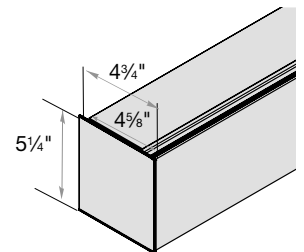

Flat Valance
2 15/16" Minimum Inside Mount
(return can be trimmed)