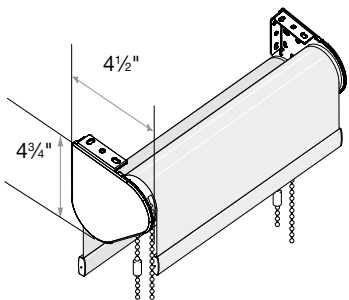

Dual Shade—No Cassette Valance
2" Minimum Inside/Top Mount
3/4" Minimum Inside/Side Mount