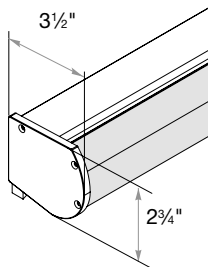

Cordless Lift and Smart Pull Lift: Mounting Depth Illustrations

Small Cassette Valance
1 1/2" Minimum Inside Mount