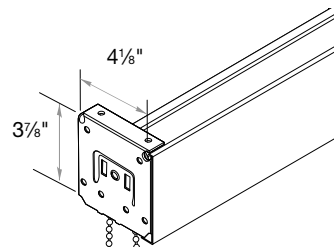

4" Fascia
3 3/4" Minimum Inside/Top Mount
1 1/2" Minimum Inside/Side Mount