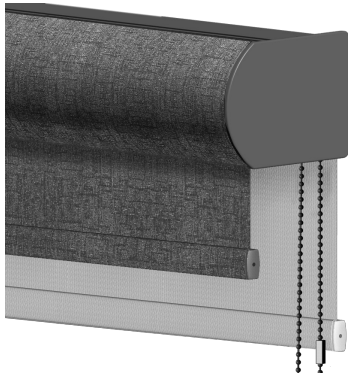

Options

Dual Shades

Large Cassette Valance