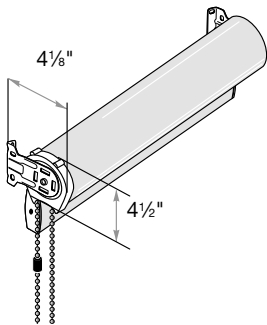

Medium Cassette Valance  
1 3/4" Minimum Inside Mount

Large/Dual Cassette Valance  
1 3/4" Minimum Inside Mount

No Valance\*  
3/4" Minimum Inside/Side Mount

No Valance\*  
4 1/8" Minimum Inside/Top Mount