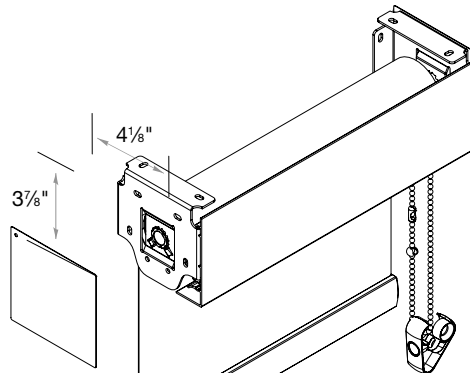

4" Fascia
3 3/4" Minimum Inside/Top Mount
1 1/2" Minimum Inside/Side Mount