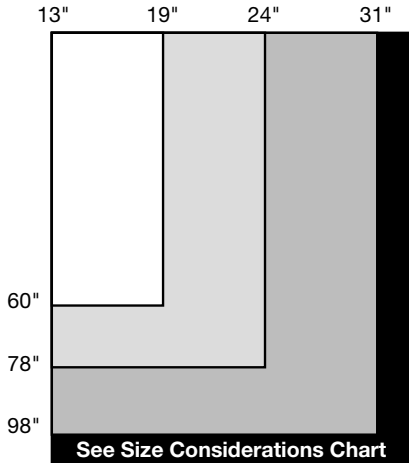

Size Considerations

Maximum Shade Size

Cordless Lift Shade Maximum Size

If Shade Width Is at Least (inches)	Maximum Height of Shade (inches)
13 but less than or equal to 19	60
19$\frac{1}{2}$ but less than or equal to 24	78
24$\frac{1}{2}$ but less than or equal to 31	98
For shades greater than 31" , see size considerations charts