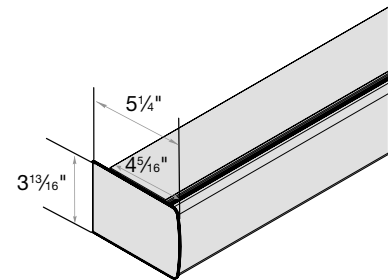

Medium Cassette Valance  
1 3/4" Minimum Inside Mount

Large/Dual Cassette Valance  
1 3/4" Minimum Inside Mount

No Valance\*  
3/4" Minimum Inside/Side Mount

No Valance\*  
4 1/8" Minimum Inside/Top Mount