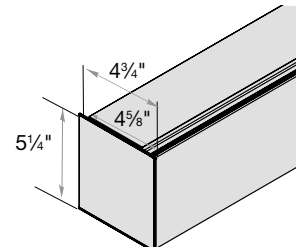

Flat Valance
2 15/16" Minimum Inside Mount
(return can be trimmed)

*Largest possible measurement given will vary per fabric and window dimensions.