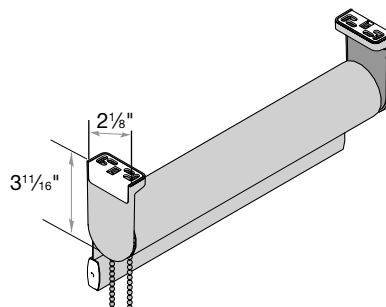

No Valance*
Minimum Inside/Top Mount is
equal to 1/2 the roll diameter, plus 1 1/2"

*Largest possible measurement given will vary per fabric and window dimensions.