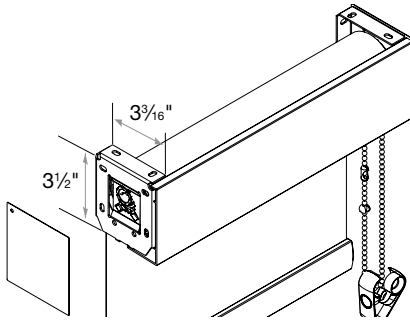

3" Fascia
2 3/4" Minimum Inside/Top Mount
3/4" Minimum Inside/Side Mount