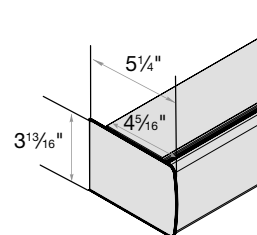

Contour Valance
3 1/2" Minimum Inside Mount
(return can be trimmed)