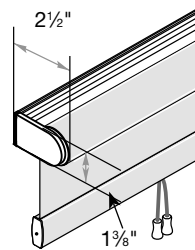

No Valance*
2" Minimum Inside Mount