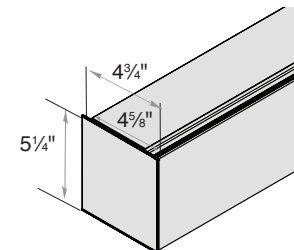

Contour Valance
2 7/16" Minimum Inside Mount
(return can be trimmed)

Flat Valance
2 15/16" Minimum Inside Mount
(return can be trimmed)