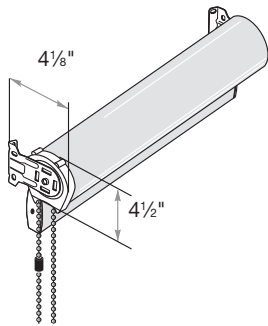

Medium Cassette Valance  
1 1/4" Minimum Inside Mount

Large/Dual Cassette Valance  
1 1/4" Minimum Inside Mount

No Valance\*  
3/4" Minimum Inside/Side Mount

No Valance\*  
4 1/8" Minimum Inside/Top Mount