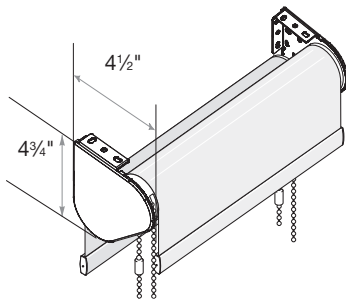

Dual Shade—No Cassette Valance
2" Minimum Inside/Top Mount
3/4" Minimum Inside/Side Mount