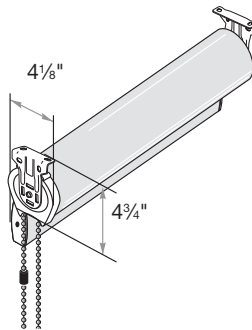

## Motorized Shade: Mounting Depth Illustrations

The following diagrams illustrate the mounting depth requirements for shades mounted inside window casements.

Small Cassette Valance  
1 5/8" Minimum Inside Mount

Medium Cassette Valance  
1 1/4" Minimum Inside Mount

Large/Dual Cassette Valance  
1 1/4" Minimum Inside Mount

No Valance\*  
3/4" Minimum Inside/Side Mount

No Valance\*  
4 1/8" Minimum Inside/Top Mount