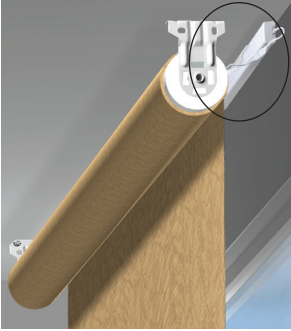

Options

Power Considerations

Solar/Roller Shade Battery Considerations

Solar/Roller Shades
Outside Mount Battery Pack