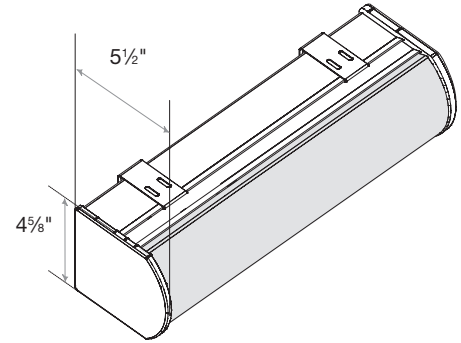

Large/Dual Cassette Valance
1 1/4" Minimum Inside Mount