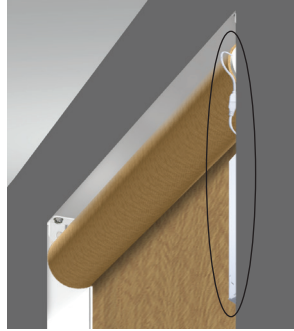

Solar/Roller Shades
Inside Mount Battery Pack