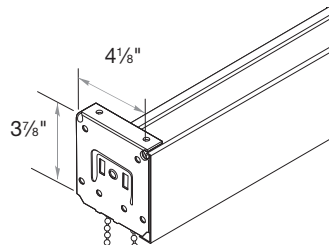

4" Fascia
3 3/4" Minimum Inside/Top Mount
1 1/2" Minimum Inside/Side Mount