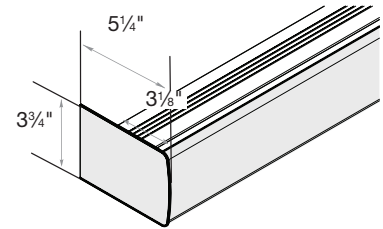

Medium Cassette Valance  
1 1/4" Minimum Inside Mount

Large/Dual Cassette Valance  
1 1/4" Minimum Inside Mount

No Valance\*  
3/4" Minimum Inside/Side Mount

No Valance\*  
4 1/8" Minimum Inside/Top Mount