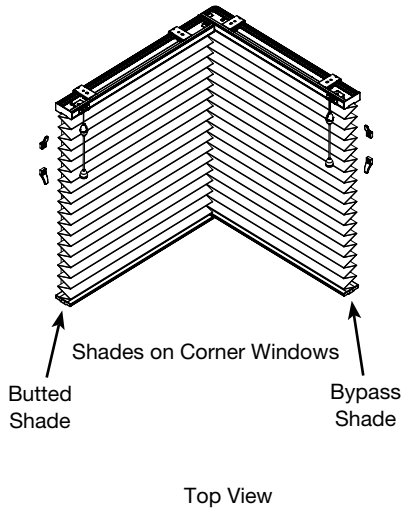

Options

Corner Windows

- **No charge**
- Made as individual shades
- Each shade will have its own control; we recommend opposite corners
- Indicate for each shade whether left or right and butt or bypass
- Bypass shade is mounted into the corner; butt shade is abutted to the other shade
- Manufacturer will take appropriate deductions for proper fit; **DO NOT** order as a corner shade if you do not want manufacturer to take deductions
- **Cornices are not available on corner windows**
- For bottom up/top down and sun up/sun down cord lift shades, the corner controls will be hard to reach