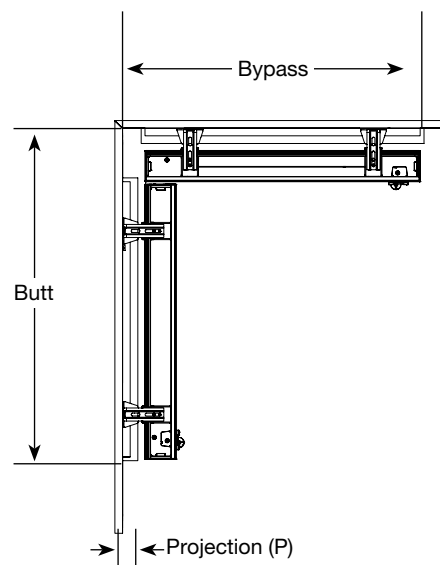

Mounting Above the Molding:

Measure the width of each window from the corner on the mounting surface to the point you would like to cover. Projection measurement is the distance needed to clear any molding or obstructions that the shade will be mounted above.

NOTE: The projection (P) distance is needed to correctly calculate deductions for installations where the shades will use shims or projection brackets to clear molding. All projection distances must match for correct deductions to be calculated.