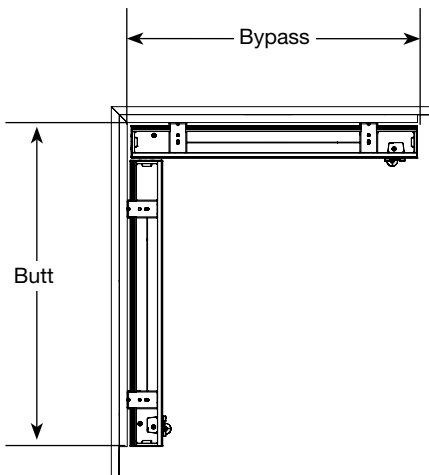

Measuring Information

Mounting on a Wall or Molding:

Measure the width of each window from the corner on the mounting surface (molding or wall) to the point you would like to cover.