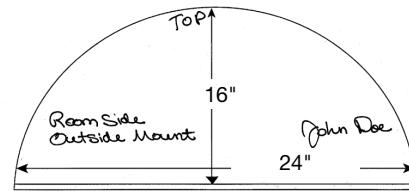

Options

Making a Template for Specialty Windows

1. Tape butcher paper or heavy brown wrapping paper over the window opening allowing plenty of overlap.
2. Being careful not to press against the template paper while tracing, draw an exact outline of the window opening. Pressing on the template paper may distort the paper and cause the wrong size to be made.
3. Remove the paper from the window opening. If the shade is an outside mount, add the desired amount of overlap to the window outline. Draw a second outline around it to match the shape of the finished shade. **Be sure to erase the inside line.**
4. Mark the dimensions on the template. Check that the template dimensions match your measurements of the actual window opening.

NOTE: Make sure the template is of the window opening, not the measurement of the glass only.

5. Cut the shape from the paper.
6. **PLACE THE TEMPLATE BACK INTO THE WINDOW OPENING TO CHECK FOR PROPER FIT.**
7. **Indicate on the template:**
  - “Room side” and “top”
  - Purchase order number
  - Customer’s name
  - Your store name and account number
8. Attach a copy of your purchase order to the template.
9. Roll up template and place in a mailing tube.
  DO NOT FOLD TEMPLATE.

Mail to: SPRINGS WINDOW FASHIONS, LLC
1500 Sycamore Road—G5
Montoursville, PA 17754
ATTN: SPECIALTY DEPT

NOTE: When mailing, make sure to get a tracking number and note your return address on the mailing tube.

ACCEPTABLE MATERIALS FOR MAKING TEMPLATES

Kraft paper
Butcher paper
Construction paper

WE WILL NOT ACCEPT TEMPLATES MADE FROM THE FOLLOWING MATERIALS

Newspaper	Plastic
Wax paper	Fabric
Tissue paper	Roofing paper
Existing arch shades	Wrapping paper
Cardboard	Poster board

NOTE: If the material used to make a template stretches, tears easily, will not lay flat, or will mark the fabric, IT WILL NOT BE USED.

Using a Template Service

For surcharge, see price charts

To use the template service, simply:

1. Select template service when entering your order online.
2. Use the template worksheet to determine what measurements you need to supply for each shape.
3. Enter the lettered measurements using line item comments. The comments have been pre-programmed to all of the measurements you need to enter for your special shape.

For additional information, contact customer service.