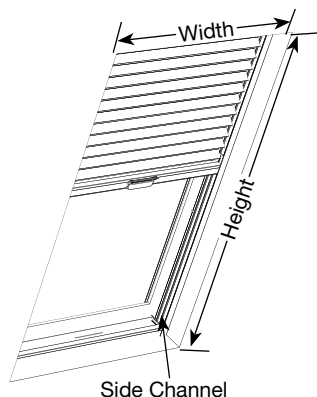

SkyTrack™ Skylight

Sky Pole

Sizes available:
3 to 6½ foot and 5 to 9½ foot

- **For surcharge, see price charts**
- Price as cord lift shade and add surcharge
- Widths over 24¾" will have a center cord visible when the shade is open
- Includes color coordinated aluminum side channels; colors available: Canyon Gray 053, Cream 715, Creamy Pearl 356, Revere Pewter 190, Sable 565, Smokey Gray 026, White Satin 205
- Operates with handle on center rail
- Brackets will be visible on an outside mount
- Skylight poles are telescoping and available upon request
- Side mounts not available
- Not available with continuous-loop lift, cordless lift, or motorized lift
- Skylights only available in 2" EvenPleat® fabrics

Size Considerations	Minimum Recess (inches)	Flush Mount (inches)
Mounting Depth	1½"	2½"

Size Considerations	Minimum Width (inches)	Maximum Width* (inches)	Minimum Height (inches)	Maximum Height* (inches)
All Fabric Styles	12¾"	61"	12"	61"

*For a width of 30¾" or less, maximum shade height is 96".