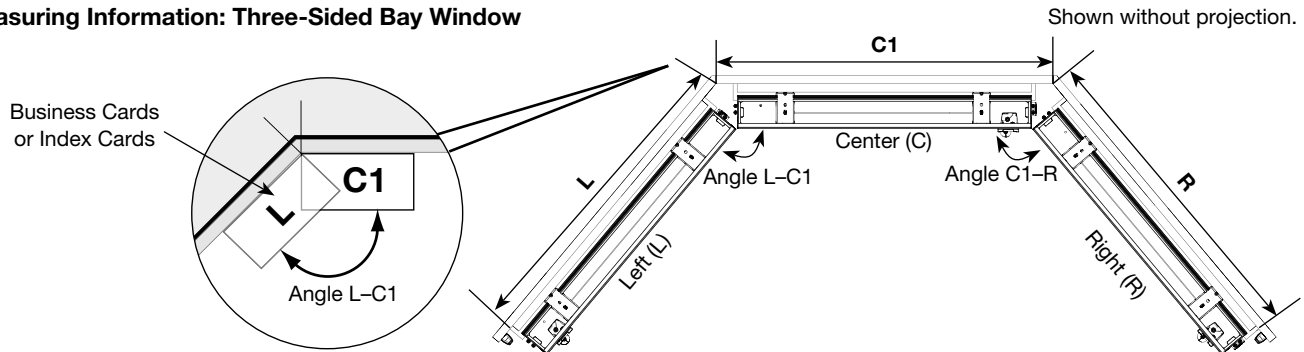

Measuring Information: Three-Sided Bay Window

Measure:

1. **L and R:** Width of each side window from the corners on the mounting surface to the point you would like to cover.
2. **C1:** Width of the center window on the mounting surface from corner to corner.

1. **Angle L-C1:** Angle between the (L) and (C1) windows.
2. **Angle C1-R:** Angle between the (C1) and (R) windows.
3. **Projection:** If needed: The depth of the trim or molding the shade will be mounted above.