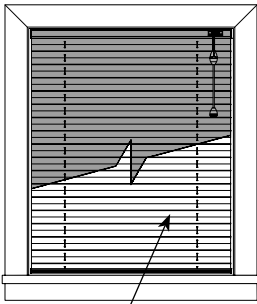

Options

Shade Liner

Liner on backside of shade

- For surcharge, see price charts
- Available on select styles with standard cord control, continuous-loop, and motorized lift systems
- Privacy liner is available with cordless lift as a single panel only (no overlap)
- Creates neutral to the street side appearance
- Create room-darkening effects by adding a blackout liner
- FashionPleat® privacy and blackout liner are not available as a shade alone
- Due to construction of shade, light will filter through the route holes even with a blackout liner

Optional liners increase privacy and light control.

Privacy: Allows a small amount of light to enter the room for a greater sense of privacy. Inside objects appear as shadows.

Blackout Liner: Prevents light from entering for a high level of light control with maximum privacy, preventing even silhouettes from showing through. Due to construction of the shade, light will filter through the route holes even with blackout liner.

NOTE: For shade widths greater than fabric width and heights up to 60", the liners will overlap at the same location as the fabric overlap. For shade widths greater than fabric width and heights over 60", the liners will overlap in the center of the shade. Maximum finished shade width limited to 142" for 1" fabrics and 140" for 2" fabrics.