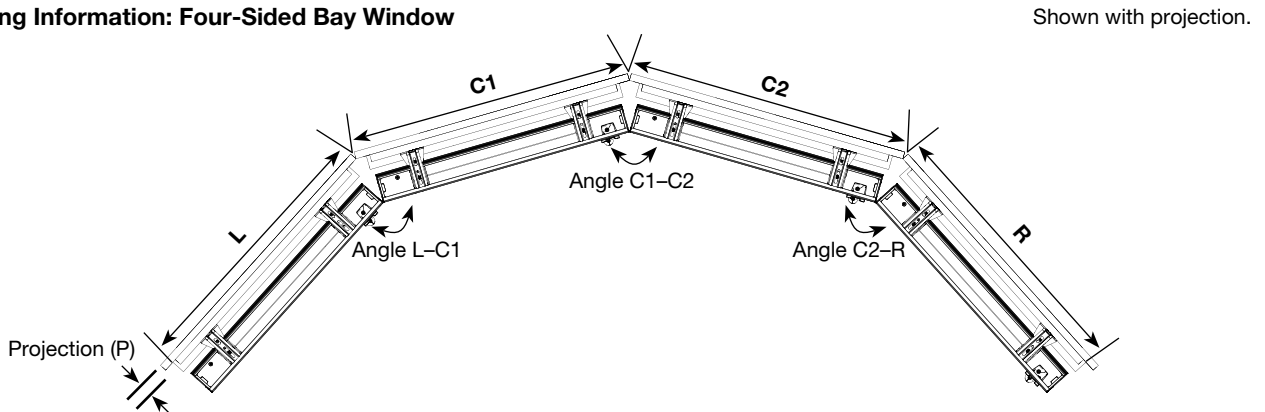

Measuring Information: Four-Sided Bay Window

1. **L and R:** Width of each side window from the corners on the mounting surface to the point you would like to cover.
2. **C1, C2:** Width of each center window on the mounting surface from corner to corner.

1. **Angle L-C1:** Angle between the (L) and (C1) windows.
2. **Angle C1-C2:** Angle between the (C1) and (C2) windows.
3. **Angle C2-R:** Angle between the (C2) and (R) windows.
4. **Projection (P):** If needed: The depth of the trim or molding the shade will be mounted above.

NOTE: The projection (P) distance is needed to correctly calculate deductions for installations where the shades will use shims or projection brackets to clear trim or molding. All projection distances must match for correct deductions to be calculated. For additional windows on bays with up to five sides continue with number progression for center shade sizes (C1, C2, C3, ...) and angles (Angle C1-C2, Angle C2-C3, ...) as needed. Measure each bay angle using a protractor or angle finder or use two business cards in each bay corner as illustrated above, **trace on paper**, and fax to customer service. **The angle to use between adjacent center bay windows along a straight section of wall is 180° (degrees).**