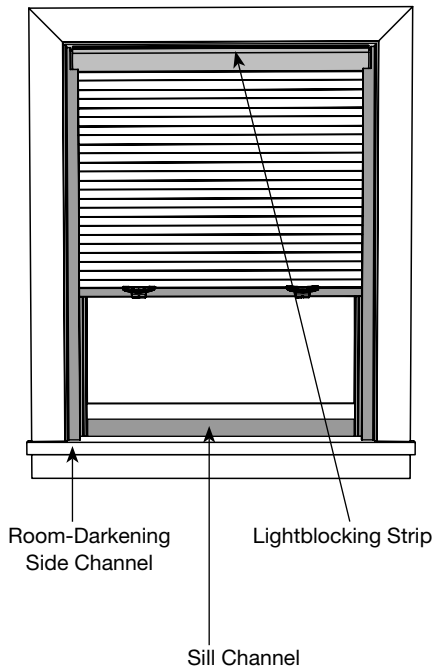

Options

Enhanced Light Control Features

Lightblocking Strip

- Boost room-darkening performance by reducing light leakage between the window and headrail
- Ideal option for bedrooms, nurseries, and those who prefer blackout light control
- Available for pleated shades with cordless lift, continuous-loop lift, and motorized lift controls

Room-Darkening Side Channels

- **For surcharge, see price charts**
- Side channels boost room-darkening performance by reducing light leakage at sides of shades between the fabric and window frame
- Sill channel boosts room-darkening performance by reducing light leakage between the bottomrail and window frame
- Aluminum side channels come with a black PVC insert to absorb light and reflect it back outside for enhanced light blocking
- Maximizes privacy
- Ideal option for bedrooms, nurseries, and those who prefer enhanced light control
- Available for 2" pleated shade with motorized lift, cord lift or cordless lift
- Room-darkening side channel colors available: Canyon Gray 053, Cream 715, Creamy Pearl 356, Revere Pewter 190, Sable 565, White Satin 205
- Maximum width and height is 120" x 120"