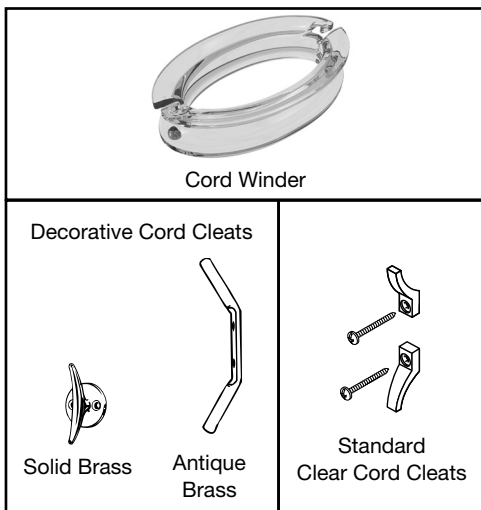

Aluminum Headrail

- Headrail coordinates with pleated fabric
- Extremely durable

Cord Release Device

- Color coordinated to cord
- Cords coordinate with pleated fabric

Fabric Styles

- Soft to the touch
- All cellular fabrics provide superior energy efficiency and light control, especially with our unique double cell design
- Pleated fabric offers the ultimate in style, privacy, and light control options

Intermediate Rail and Bottomrail

- Intermediate rail coordinates with pleated fabric
- Bottomrail coordinates with cellular fabric
- Extremely durable

Projection Brackets (optional)

- Long (adds up to 2½" extension from wall)
- Medium (adds up to 1⅝" extension from wall)
- Short (adds up to 1" extension from wall)

Hidden Snap-In Brackets

- Zinc-plated steel
- Durable brackets designed for easy installation
- Projection brackets also available

Flush Mount End Caps

- Color coordinated to rails
- Sleeker look and tighter fit

Cord Locks

- Sleek, streamlined design
- Color coordinated to headrail
- Free-floating serrated cord locking roller for dependable operation
- Standard control is right control—operates bottomrail, while left control operates intermediate rail

Cord Release Device/ Joiner Ball and Tassle

- Color coordinated to cord
- Cords coordinate with pleated fabric

Hold Down Brackets (optional)

- Secures shade to doors, walls, and window sills

Cord Management Options

View From Back of Shade

EvenPleat® Loop Tape (rear view of shade)

- Ensures uniform pleat spacing from the top of the shade to the bottom, guaranteed for life
- Color coordinated to the back of the fabric
- Optional upgrade for 1" pleated
- Comes standard on 2" pleated