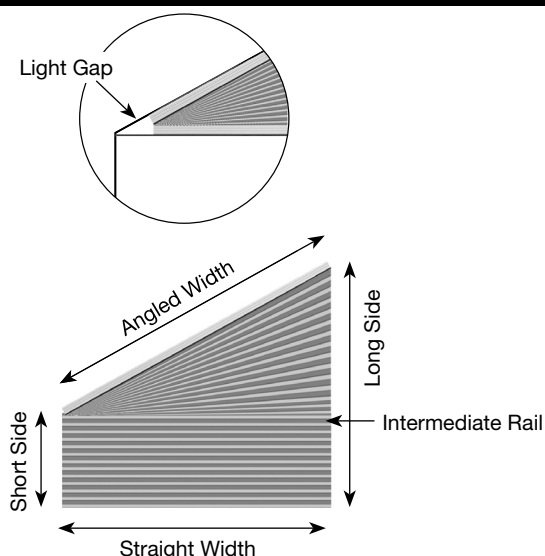

Options

Specialty Shapes: Angle Top

NOTE: Angle will not have loop tape.

- Price as a cord lift shade using angled width and longest side measurement; then add surcharge for total cost of shade (see price charts)
- Shade only lifts to intermediate rail, will not raise to complete angle
- Short side of angle height of 12" or less will be stationary
- As the low side measurement approaches 0", a light gap will exist to allow for the rails and fabrics to fit
- Lift cord is on low side of angle
- Not available with privacy or blackout liner only shades
- Only available with cord lift and 1" pleated fabric
- Side mount not available

Minimum Angled Width	12"
Maximum Angled Width	82"*
Minimum Short Side Height	0"
Minimum Long Side Height	12"
Maximum Long Side Height	96"
Maximum Angled Top Degree	60° (degrees)

*Maximum angled width determined by fabric width minus 2".