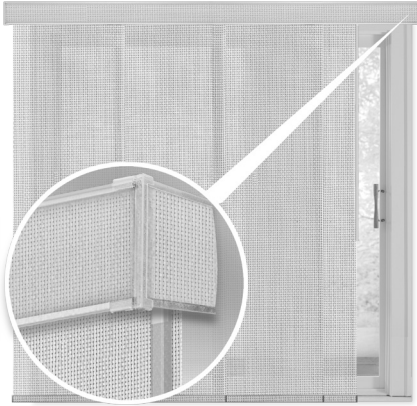

Options

Roller, Solar, and Roman Square-Corner Valance