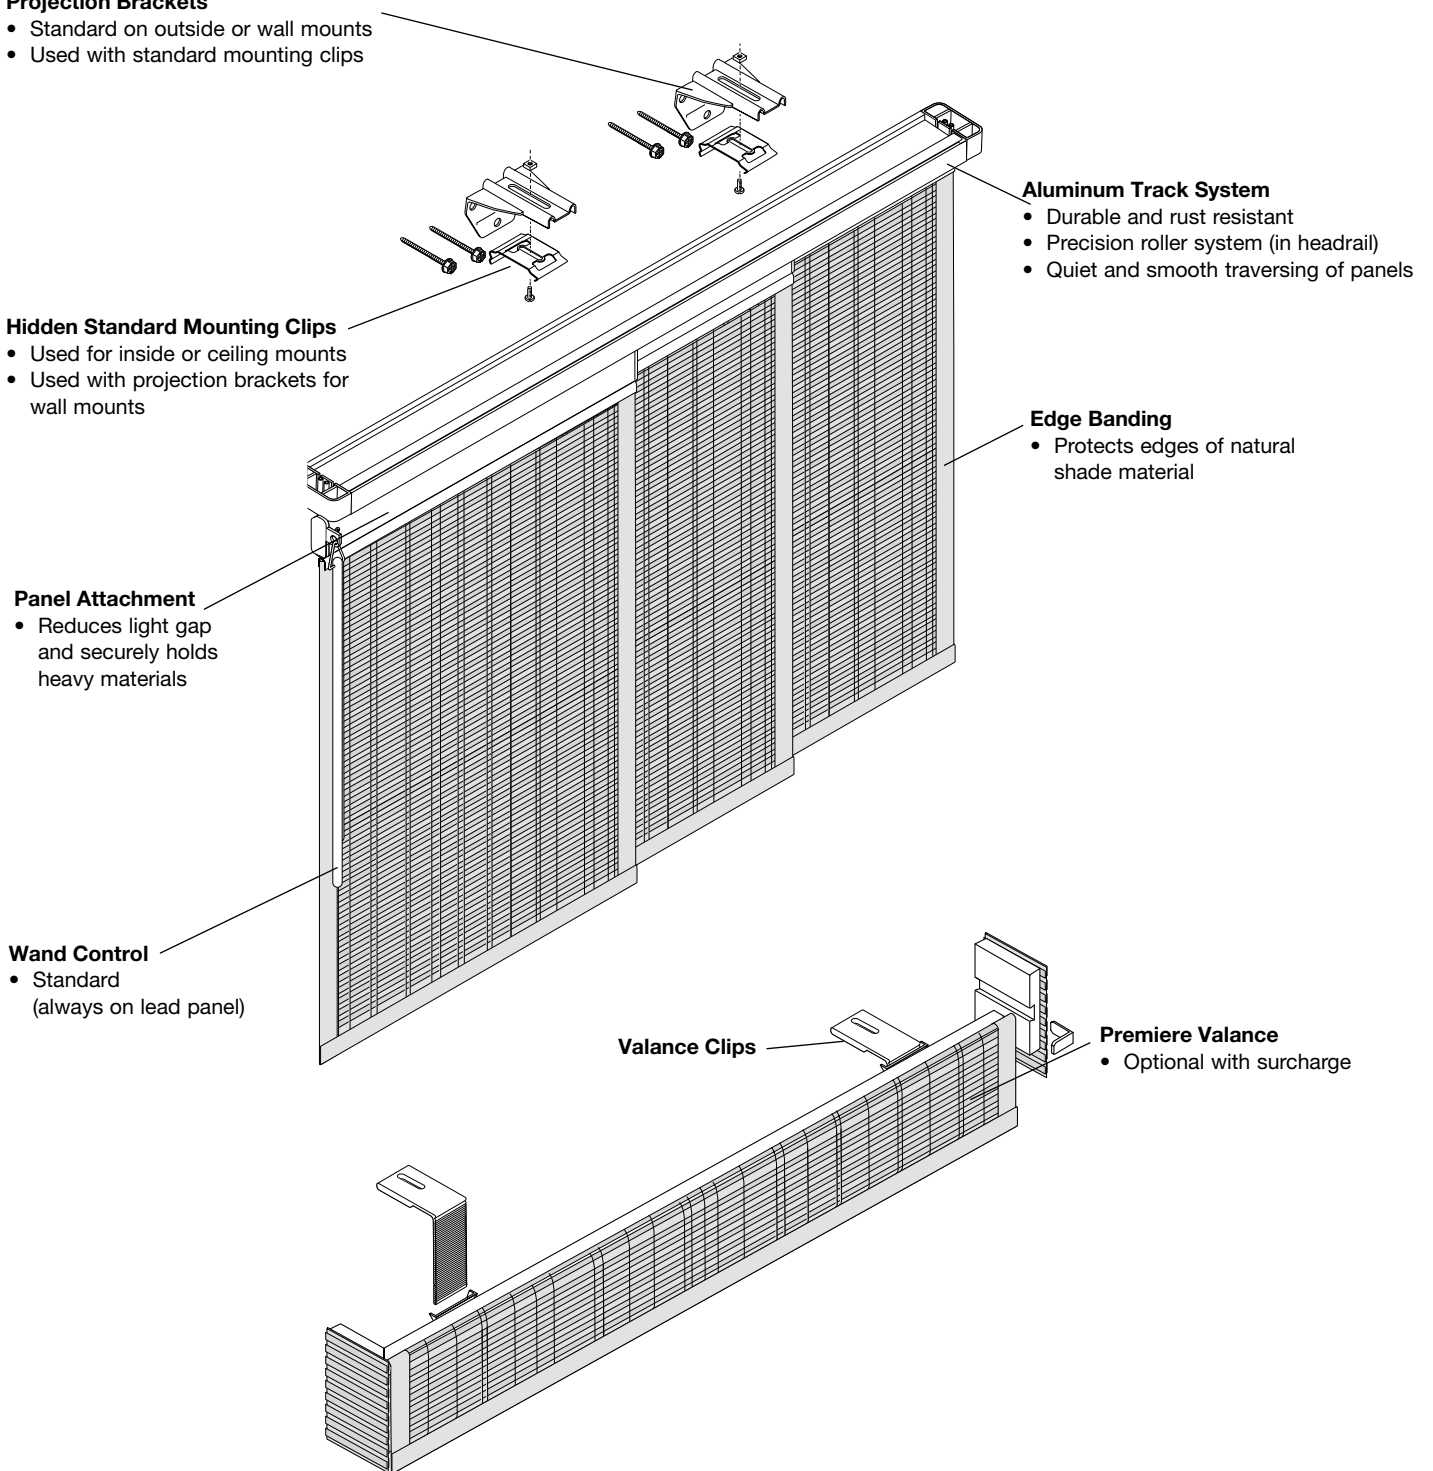

General Information

Sliding Panel: Natural Shade Materials Product Detail

Projection Brackets

- Standard on outside or wall mounts
- Used with standard mounting clips

Hidden Standard Mounting Clips

- Used for inside or ceiling mounts
- Used with projection brackets for wall mounts

Panel Attachment

- Reduces light gap and securely holds heavy materials

Wand Control

- Standard (always on lead panel)

Aluminum Track System

- Durable and rust resistant
- Precision roller system (in headrail)
- Quiet and smooth traversing of panels

Edge Banding

- Protects edges of natural shade material

Valance Clips

Premiere Valance

- Optional with surcharge

NOTE: Panel overlap is always 4". Illustrations depict a single stack right shade. Configuration is reverse for a single stack left shade. Headrail is not reversible.