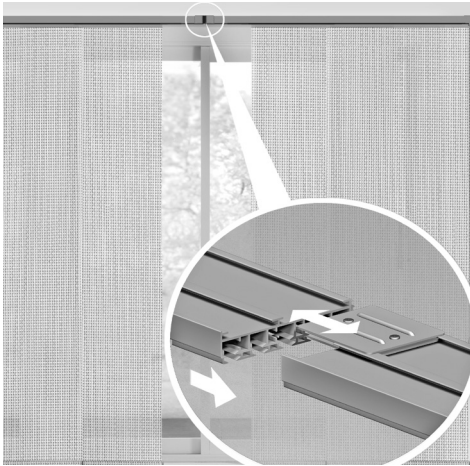

Options

Spliced Shades

- **For surcharge, see price charts**
 - Shades over 192", first splice is at no charge
 - Excellent option for homes or apartments where narrow hallways, elevators, or stairwells make it difficult to move wide shades
 - Available with wand control only
 - Headrail sections will require assembly at installation
 - Single stack shade available up to 192" wide; shade operates as one unit after headrail sections are assembled together; maximum number of headrail sections: 3 (2 splices)
 - Split stack shade available up to 332" wide; maximum number of headrail sections when greater than 192": 6 (5 splices)
 - 4- and 5-track headrails only
- NOTE:** Must specify spliced shades at time of order.