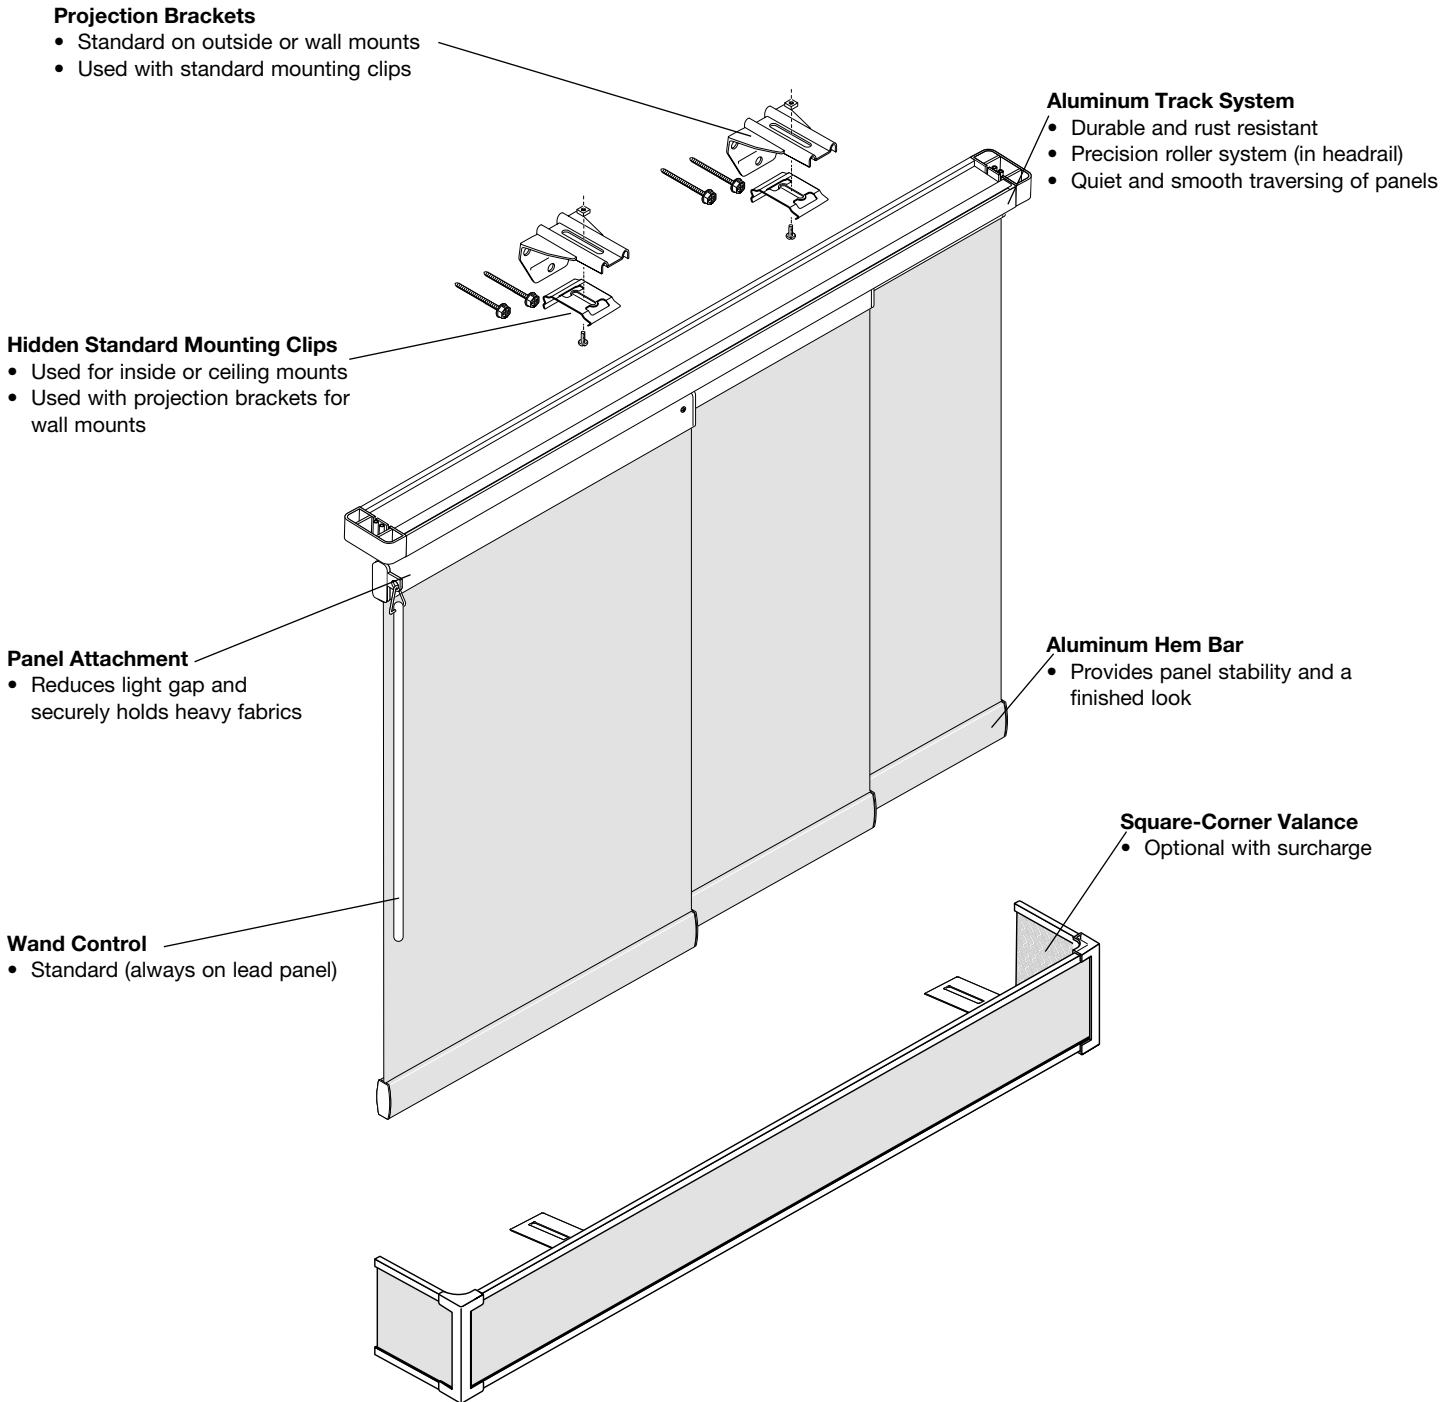

General Information

How to Measure for Uncovered or Clear Window Opening

Single Stack Left Shown
Finished shade width for total clear opening

Split Stack
(recommended for balanced appearance)
Finished shade width for total clear opening

1. Measure desired clear window opening. For additional privacy and light control, add 3" to the clear window opening measurement.
2. Match this measurement with the clear opening measurement in the track selection charts. Select the number of desired tracks. The finished shade width will be the clear window opening, 3" privacy overlap, and the panel width.
3. Order this size headrail.
4. Example: single stack
  - a. If determined width for clear opening window view is 57" including the 3" privacy overlap, the finished shade width using 4 tracks is about 80". Order an 80" width headrail.

Panel Configurations

Single Stack Shade

Single stack shades may be ordered to stack left or right. The diagrams below depict a single stack left shade. The configuration is the reverse for a single stack right shade. The white panels indicate the lead panel. Headrail is not reversible. Panel overlap is always 4".

Shade Width (inches)	Number of Tracks on Headrail	Number of Panels	Panel Configuration of Headrail (view from top of headrail)
18 to 92	2	2	 Closed shade; front facing room (left-stack)
18 to 136	3	3	 Closed shade; front facing room (left-stack)
20 to 180	4	4	 Closed shade; front facing room (left-stack)
24 to 192	5	5	 Closed shade; front facing room (left-stack)

Split Stack

The white panels indicate the lead panels and where the split will occur. Headrail is not reversible. Panel overlap is always 4".

Shade Width (inches)	Number of Tracks on Headrail	Number of Panels	Panel Configuration of Headrail (view from top of headrail)
36 to 118	2	4	 Closed shade; front facing room
36 to 272%	4	6	 Closed shade; front facing room
36 to 332	5	8	 Closed shade; front facing room

General Information

Sliding Panel: Roller, Solar, and Roman Fabrics Product Detail

NOTE: Panel overlap is always 4". Illustrations depict a single stack right shade. Configuration is reverse for a single stack left shade. Headrail is not reversible.