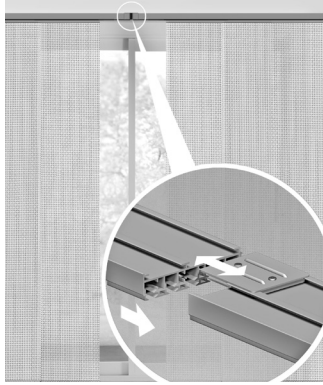

Size Considerations

Sliding Panels						
				Wand Control (left stack)		
	Width		Height			
	Minimum* (inches)	Maximum (inches)	Minimum (inches)	Maximum (inches)		
Single Stack	18 52 spliced	192	20	108 wand control		
Split Stack	36 60 spliced	332 192 to 332 (spliced headrail)				

*For all inside mount applications— $\frac{3}{8}$ " deduction is taken on overall width.

Spliced Headrail (wand only)
(see spliced shades options section)

Depth Requirements for Inside Mount					
	Sliding Panels Headrail Dimensions (inches)	 Partially recessed headrail in window casing/ molding Minimum Depth Mount (inches)	 Fully recessed headrail in window casing/ molding Flush with Casing (inches)	Roller, Solar Fabric Fully Recessed with Valance Flush with Casing (inches)	Natural Shade Material Fully Recessed with Valance Flush with Casing (inches)
2-Channel	$1\frac{1}{16} \times 1\frac{1}{16}$	1	$1\frac{11}{16}$	$\frac{3}{8}$	$\frac{3}{16}$
3-Channel	$1\frac{1}{16} \times 2$	1	$2\frac{1}{8}$	$\frac{3}{8}$	$\frac{3}{16}$
4-Channel	$1\frac{1}{16} \times 2\frac{3}{4}$	$1\frac{3}{4}$	$2\frac{3}{4}$	$\frac{3}{16}$	$\frac{4}{8}$
5-Channel	$1\frac{1}{16} \times 3\frac{1}{2}$	$1\frac{3}{4}$	$3\frac{1}{2}$	$\frac{4}{16}$	$\frac{4}{4}$

NOTE: For all headrails, height with panel attachment rail is $1\frac{11}{16}$ ".