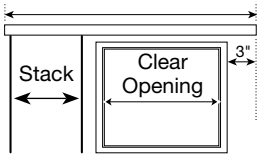

General Information

How to Measure for Uncovered or Clear Window Opening

Single Stack Left Shown
Finished shade width for total clear opening

Split Stack
(recommended for balanced appearance)
Finished shade width for total clear opening