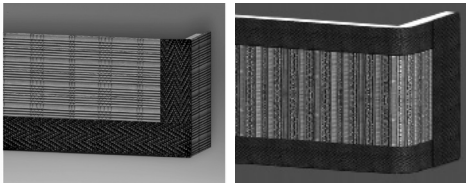

Option A

Option B

Option C: Deco-Trim Designs
Seascape

This design is scaled to the width of the shade

This design will repeat with the width of the shade

This design will repeat with the width of the shade

This design is scaled to the width of the shade

- **For surcharge, see price charts**
- Natural shade material is mounted to a North American hardwood frame with mitered corner returns that attach separately; valance upgrade option provides stable returns and a clean, uniform appearance
- Valance can be ordered for use alone or to complement other window treatments
- Valance includes mounting brackets
- Valance returns are available on all options
  - Valance returns are standard on outside mount natural shades premiere valance based on headrail depth
  - Special valance return widths available for outside mounts from 1½" to 8" or inside mounts from 1½" to 3"
  - Special return height sizes are not available
  - Horizontal valance returns are not edge banded
- Valances over maximum material width will be spliced
- Fabric edge banding is available on 6" or 9" horizontally or vertically oriented material; not available on deco-trim valance
- Not available with roller, solar, and Roman fabrics

Options:

A: 6" or 9" valance with horizontal material orientation, edge banding is optional.

B: 6" or 9" valance with vertical material orientation, edge banding top and bottom mandatory.

C: 9" deco-trim valance; no vertical orientation option (must select accent gimp).

D: Wood cornice: see cornices and valances product information guide.

NOTE: Horizontally oriented valances over 96" will be spliced in one to three places and will not align with shade panels. Vertically oriented material will be one continuous piece. Hardwood frame will be spliced at 94" with returns and 95" without returns.