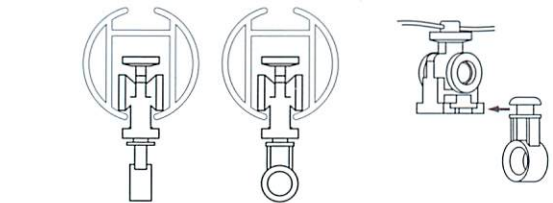

## Elbows / Rotules

LEB-BR

LEB-PT

LEB-NB

LEB-RB

**Note:** Elbows sold one per pack / Rotules vendues à l'unité  
**Note:** Outer diameter = 1.5625" / diamètre extérieur = 1.5625"

# Wands / Batons

**Note:** Wands sold individually /  
Baton vendus individuellement

XCM8L

XCM8R

RPL-TECH

	<p><b>XRFC120=120% fullness</b></p> 
	<p><b>XRFC100=100% fullness</b></p> 
	<p><b>XRFC80=80% fullness</b></p> 
	<p><b>XRFC60=60% fullness</b></p> 