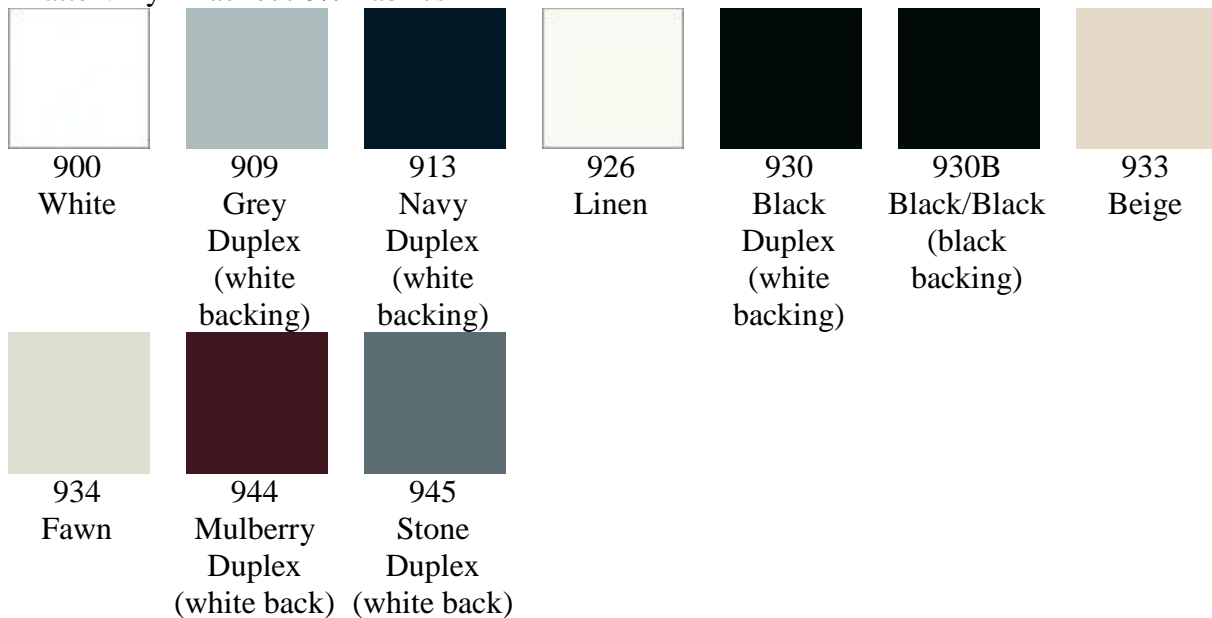

• Econo Screen 1%, 3% & 5% Fabrics – GreenGuard Children & Schools Certified

• E-Screen 7501 1%, 7503 3%, 7505 5% & 7510 10% Fabrics – GreenGuard Children & Schools Certified

• Flocke` Blackout 0% Fabrics

• Matte Vinyl Blackout 0% Fabrics

• M-Screen Classics Colors 8503 3% & 8505 5% Fabrics – GreenGuard Children & Schools Certified

						
0202 White/White	0207 White/Pearl	0210 White/Sable	0220 White/Linen	0222 White/Stone	0707 Pearl/Pearl	0710 Pearl/Sable
						
0720 Pearl/Linen	2020 Linen/Linen	2022 Linen/Stone	2041 Linen/ Ultramarine	3001 Charcoal/ Grey	3010 Charcoal/ Sable	3030 Charcoal/ Charcoal
						
3041 Charcoal/ Ultramarine	3051 Charcoal/ Hunter	3071 Charcoal/ Apricot	6130 Cocoa/ Charcoal			