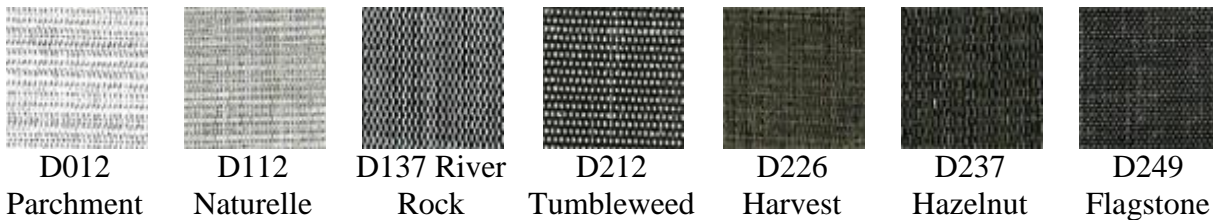

• Econo Screen 1%, 3% & 5% Fabrics – GreenGuard Children & Schools Certified

• E-Screen 7501 1%, 7503 3%, 7505 5% & 7510 10% Fabrics – GreenGuard Children & Schools Certified

• Flocke` Blackout 0% Fabrics