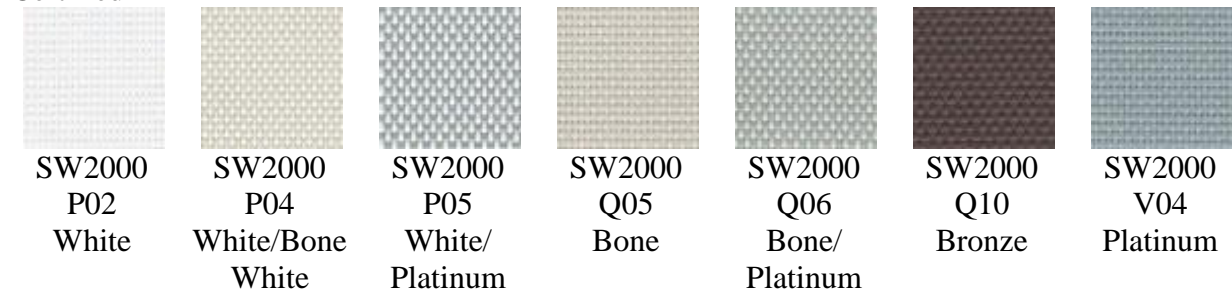

• Econo Screen 1%, 3% & 5% Fabrics – GreenGuard Children & Schools Certified

• E-Screen 7501 1%, 7503 3%, 7505 5% & 7510 10% Fabrics – GreenGuard Children & Schools Certified

• Flocke` Blackout 0% Fabrics

• Matte Vinyl Blackout 0% Fabrics

• M-Screen Classics Colors 8503 3% & 8505 5% Fabrics – GreenGuard Children & Schools Certified

						
0202 White/White	0207 White/Pearl	0210 White/Sable	0220 White/Linen	0222 White/Stone	0707 Pearl/Pearl	0710 Pearl/Sable
						
0720 Pearl/Linen	2020 Linen/Linen	2022 Linen/Stone	2041 Linen/ Ultramarine	3001 Charcoal/ Grey	3010 Charcoal/ Sable	3030 Charcoal/ Charcoal
						
3041 Charcoal/ Ultramarine	3051 Charcoal/ Hunter	3071 Charcoal/ Apricot	6130 Cocoa/ Charcoal			

• M-Screen Essence Colors 8503 3% & 8505 5% – GreenGuard Children & Schools Certified

						
M153 Sable Straw/ Cocoa	M155 Sable Cocoa/ Hazelnut	M162 Cocoa Sable/ Cocoa	M163 White Sable/ Mustard	M164 White Sable/ Cocoa	M165 White Straw/ Linen	M166 Linen Sable/ Cocoa
						
M167 Cocoa Sable/ Straw	M168 Cocoa Brick Facade/Fall	M169 Cocoa Fall/ Mustard	M170 Cocoa Phoenix/ Hazelnut	M171 Cocoa Phoenix/ Cocoa	M172 Charcoal Brick Facade/Fall	M173 Charcoal Phoenix/ Cocoa
						
M174 Charcoal Straw/Cocoa	M175 Sable Mustard/	1030 Sable Charcoal	3061 Charcoal Cocoa			

• Net Series Alkenz 4300 3%, 4000 5% & 4100 10% – GreenGuard Children & School Certified

• Palermo Blackout 0% Fabrics – GreenGuard Children & Schools Certified

• SheerWeave 2000 5%, SW2100 10% GreenGuard Children & Schools Certified and Microban Certified