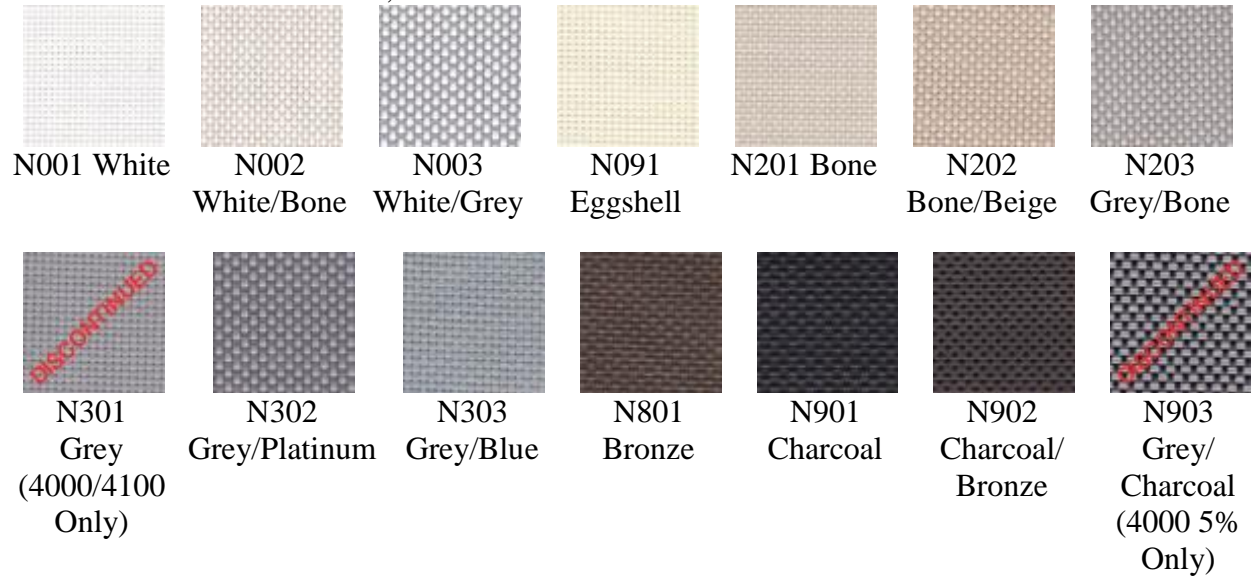

• Net Series Alkenz 4300 3%, 4000 5% & 4100 10% – GreenGuard Children & School Certified