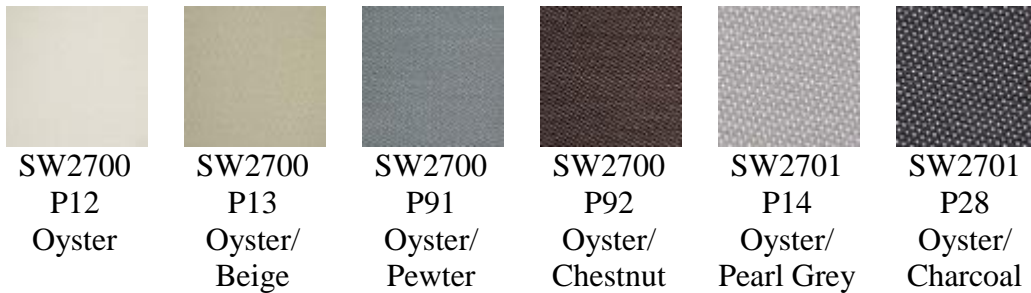

SW2390 V22 Charcoal/Grey
 SW2390 V24 Charcoal/Chestnut
 SW2500 V32 Charcoal/Alpaca

• SheerWeave 2701 1%, 2703 3%, 2705 5%, & 2710 10% Fabrics – GreenGuard Children & Schools

Certified and Microban Certified

SW2700 P12 Oyster
 SW2700 P13 Oyster/Beige
 SW2700 P91 Oyster/Pewter
 SW2700 P92 Oyster/Chestnut
 SW2701 P14 Oyster/Pearl Grey
 SW2701 P28 Oyster/Charcoal

Note: Color not available in 2710 10%

• SheerWeave 2500 1%, 2410 3%, 2390 5%, & 2360 10% Fabrics – GreenGuard Children & Schools

Certified and Microban Certified

• SheerWeave 2701 1%, 2703 3%, 2705 5%, & 2710 10% Fabrics – GreenGuard Children & Schools

Certified and Microban Certified

*Note: Color
not
available in
2710 10%*

• SheerWeave 4800 1% Fabrics – GreenGuard Children & Schools Certified and Microban Certified