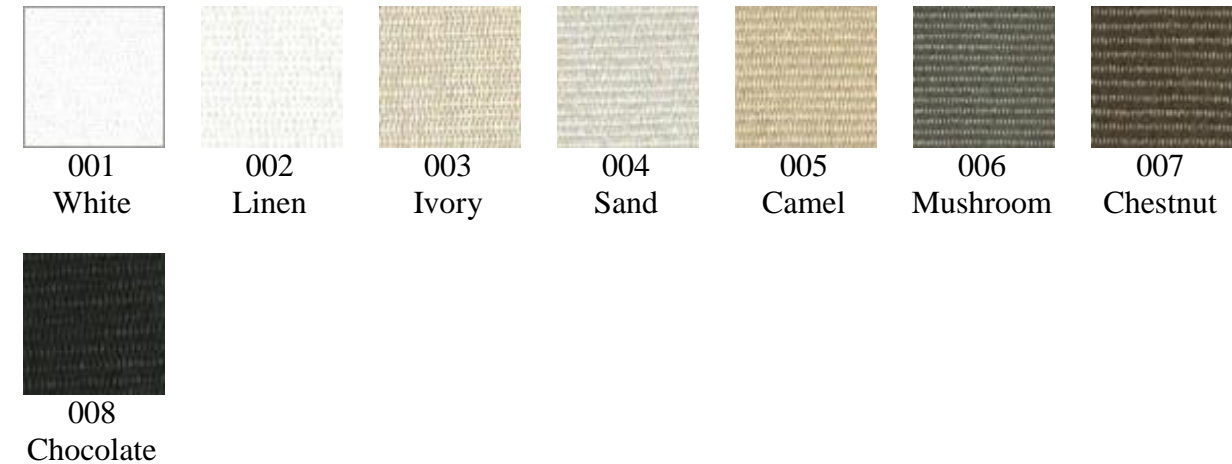

• Palermo Blackout 0% Fabrics – GreenGuard Children & Schools Certified