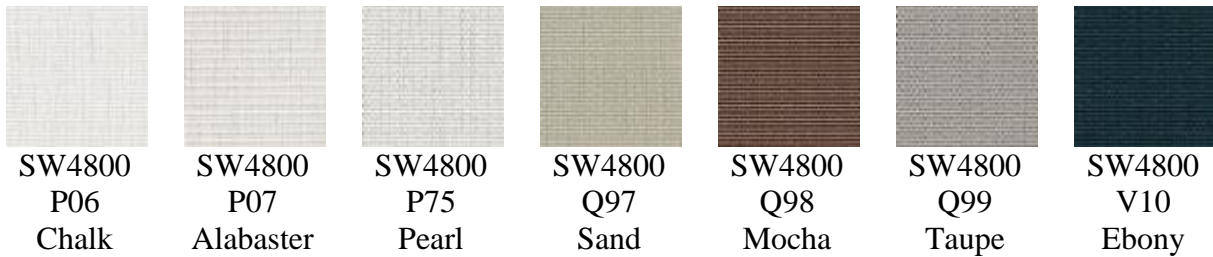

SW2390 V22 Charcoal/Grey
 SW2390 V24 Charcoal/Chestnut
 SW2500 V32 Charcoal/Alpaca

• SheerWeave 2701 1%, 2703 3%, 2705 5%, & 2710 10% Fabrics – GreenGuard Children & Schools

Certified and Microban Certified

SW2700 P12 Oyster
 SW2700 P13 Oyster/Beige
 SW2700 P91 Oyster/Pewter
 SW2700 P92 Oyster/Chestnut
 SW2701 P14 Oyster/Pearl Grey
 SW2701 P28 Oyster/Charcoal

Note: Color not available in 2710 10%

• SheerWeave 2500 1%, 2410 3%, 2390 5%, & 2360 10% Fabrics – GreenGuard Children & Schools

Certified and Microban Certified

• SheerWeave 2701 1%, 2703 3%, 2705 5%, & 2710 10% Fabrics – GreenGuard Children & Schools

Certified and Microban Certified

*Note: Color
not
available in
2710 10%*

• SheerWeave 4800 1% Fabrics – GreenGuard Children & Schools Certified and Microban Certified

SW4800 V16 Grey
 SW4800 V59 Fleece
 SW4800 V60 Clay
 SW4800 V61 Mink
 SW4800 V62 Flint

• SheerWeave 5000 Fabrics – For Residential Applications – GreenGuard Children & Schools Certified and Microban Certified