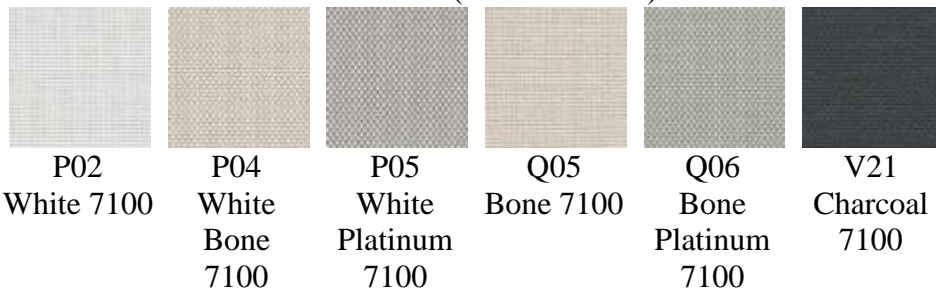

SW2700 P12 Oyster
 SW2700 P13 Oyster/Beige
 SW2700 P91 Oyster/Pewter
 SW2700 P92 Oyster/Chestnut
 SW2701 P14 Oyster/Pearl Grey
 SW2701 P28 Oyster/Charcoal

Note: Color not available in 2710 10%

• SheerWeave 2500 1%, 2410 3%, 2390 5%, & 2360 10% Fabrics – GreenGuard Children & Schools

Certified and Microban Certified

• SheerWeave 2701 1%, 2703 3%, 2705 5%, & 2710 10% Fabrics – GreenGuard Children & Schools

Certified and Microban Certified

*Note: Color
not
available in
2710 10%*

• SheerWeave 4800 1% Fabrics – GreenGuard Children & Schools Certified and Microban Certified

SW5000 Q96 7% Thatch/Wheatgrass
 SW5000 R11 3% Linen/Cranberry
 SW5000 R12 3% Linen/Cinnamon
 SW5000 U10 3% Linen/Topaz
 SW5000 U11 3% Linen/Burlap
 SW5000 U12 3% Linen/Cream
 SW5000 V88 3% Linen/Fig

• SheerWeave 7000 0% Blackout Fabrics – GreenGuard Children & Schools Certified

SW7000 P62 White
 SW7000 P63 Birch
 SW7000 P64 Sand
 SW7000 Q57 Wheat
 SW7000 Q58 Mushroom
 SW7000 V39 Graphite
 SW7000 V40 Onyx

SW7000 V41 Canyon

- SheerWeave 7100 Blackout 0% Fabrics – GreenGuard Children & Schools Certified and Microban Certified (Face of Fabric)