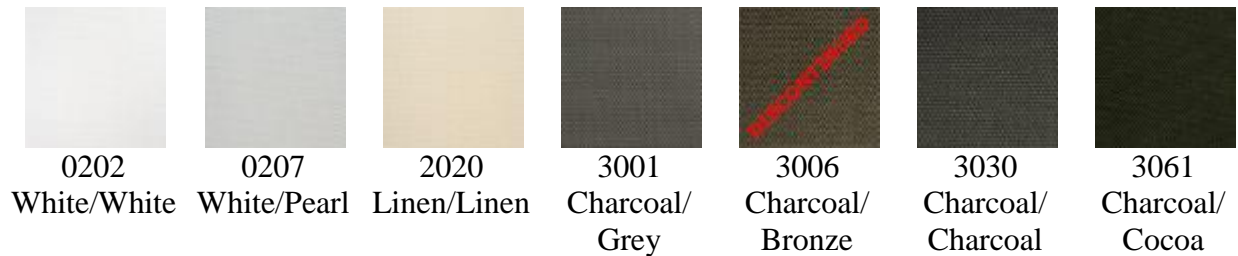

• Econo Screen 1%, 3% & 5% Fabrics – GreenGuard Children & Schools Certified

• E-Screen 7501 1%, 7503 3%, 7505 5% & 7510 10% Fabrics – GreenGuard Children & Schools Certified

• Flocke` Blackout 0% Fabrics