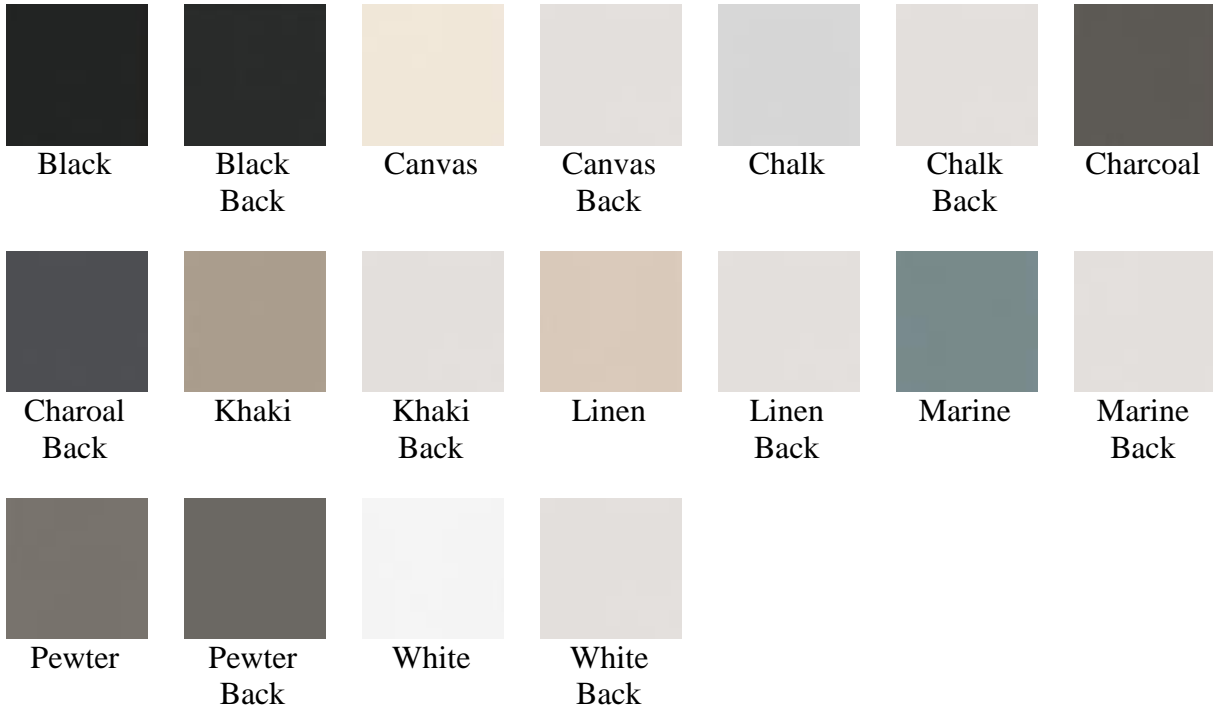

Available Fabric Options

- Avila Twilight Blackout