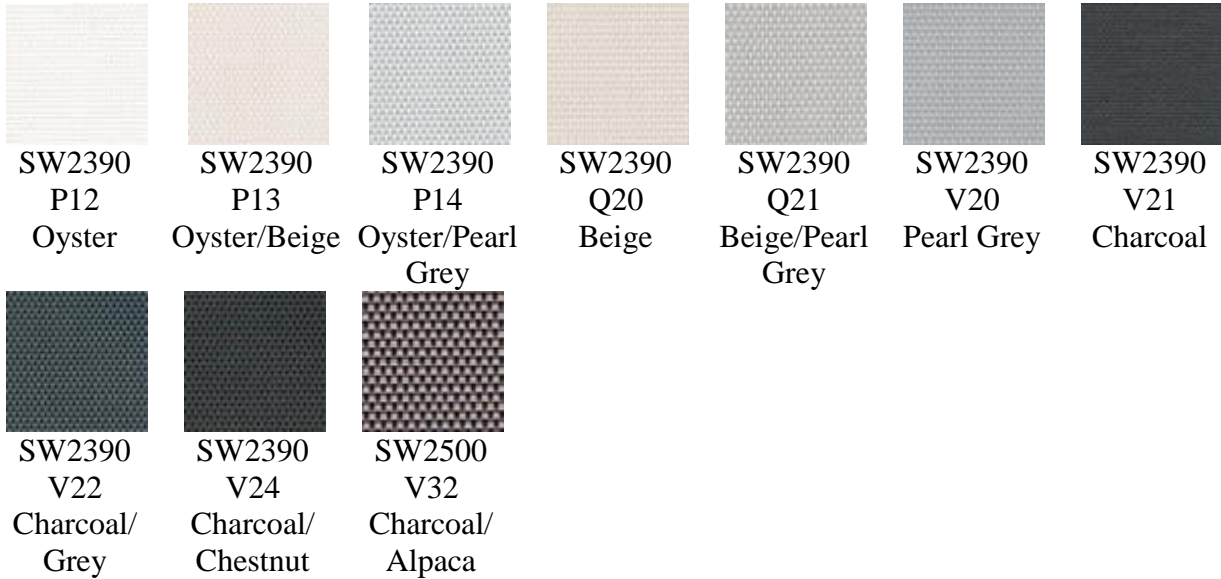

SW2000 V21 Charcoal
 SW2000 V22 Charcoal/Grey
 SW2000 V24 Charcoal/Chestnut

• SheerWeave 2500 1%, 2410 3%, 2390 5%, & 2360 10% Fabrics – GreenGuard Children & Schools

Certified and Microban Certified

SW2390 P12 Oyster
 SW2390 P13 Oyster/Beige
 SW2390 P14 Oyster/Pearl Grey
 SW2390 Q20 Beige
 SW2390 Q21 Beige/Pearl Grey
 SW2390 V20 Pearl Grey
 SW2390 V21 Charcoal

SW2390 V22 Charcoal/Grey
 SW2390 V24 Charcoal/Chestnut
 SW2500 V32 Charcoal/Alpaca

• SheerWeave 2701 1%, 2703 3%, 2705 5%, & 2710 10% Fabrics – GreenGuard Children & Schools

Certified and Microban Certified

SW2700 P12 Oyster
 SW2700 P13 Oyster/Beige
 SW2700 P91 Oyster/Pewter
 SW2700 P92 Oyster/Chestnut
 SW2701 P14 Oyster/Pearl Grey
 SW2701 P28 Oyster/Charcoal

Note: Color not available in 2710 10%

• SheerWeave 2500 1%, 2410 3%, 2390 5%, & 2360 10% Fabrics – GreenGuard Children & Schools

Certified and Microban Certified

• SheerWeave 2701 1%, 2703 3%, 2705 5%, & 2710 10% Fabrics – GreenGuard Children & Schools

Certified and Microban Certified

*Note: Color
not
available in
2710 10%*

• SheerWeave 4800 1% Fabrics – GreenGuard Children & Schools Certified and Microban Certified