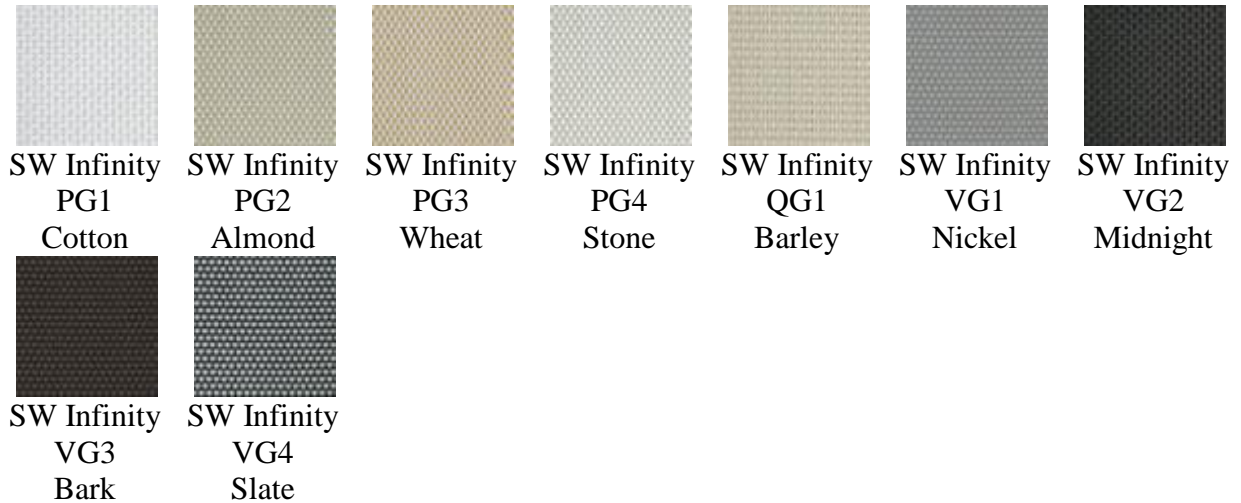

SW5000 Q96 7% Thatch/Wheatgrass
 SW5000 R11 3% Linen/Cranberry
 SW5000 R12 3% Linen/Cinnamon
 SW5000 U10 3% Linen/Topaz
 SW5000 U11 3% Linen/Burlap
 SW5000 U12 3% Linen/Cream
 SW5000 V88 3% Linen/Fig

• SheerWeave 7000 0% Blackout Fabrics – GreenGuard Children & Schools Certified

SW7000 P62 White
 SW7000 P63 Birch
 SW7000 P64 Sand
 SW7000 Q57 Wheat
 SW7000 Q58 Mushroom
 SW7000 V39 Graphite
 SW7000 V40 Onyx

SW7000 V41 Canyon

- SheerWeave 7100 Blackout 0% Fabrics – GreenGuard Children & Schools Certified and Microban Certified (Face of Fabric)

- SheerWeave 7400 Blackout

- SheerWeave 7450 Light Filtering

- SheerWeave 7500 Blackout 0% Fabrics – GreenGuard Children & Schools Certified and

Microban Certified

•SheerWeave 8000 PVC Free, Cradle to Cradle, Recyclable

• SheerWeave Infinity-2 3% & 5% PVC-Free Fabrics – GreenGuard Children & Schools Certified

• SheerWeave Performance Plus Metallized Fabric SW2390 5% & SW2410 3%

Backing

V21
Charcoal

P12
Oyster

V22
Charcoal/
Grey