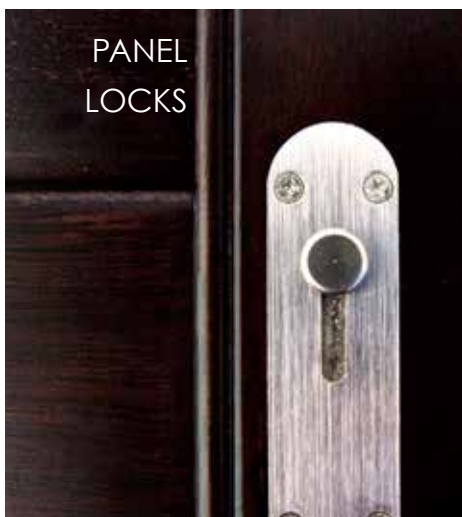

	Flush IB	Semi-IB
PureSafe™ Cordless	1 3/4"	1 1/8"
PureSafe™ Cordless TDBU	2 1/4"	1 5/16"
Centerpiece™ Continuous Cord Loop & Cordless	1 3/4"	1 1/4"
Eteck Faux Wood	2 11/16"	1 5/8"
Essentials & Premium Faux Wood: 2" Slats (Laguna valance)	3 9/16"	2 3/16"
Essentials & Premium Faux Wood: 2 1/2" Slats (Laguna valance)	4 1/16"	1 11/16"
Normandy Wood Blinds: 2" Slats	3 9/16"	2 3/16"
Normandy Wood Blinds: 2 1/2" Slats	4 1/16"	1 11/16"
Normandy Wood Blinds: Euro Rail	2 9/16"	1 5/8"
CityLights™ Aluminum	1 1/2"	1 1/4"
CityLights™ Aluminum: Waterproof	1 7/16"	1 1/4"

For all other lift systems or products not listed here, please refer to the product specifications.

THE MOST REFINED OPTIONS

PANEL PULLS

PANEL
LOCKS

INVISIBLEHINGE™

5. Shutter Surcharges

5% Surcharges	10% Surcharges
Custom Angle Corner or Bay Post	1 1/4" Louver (*)
Deco Frame w 1/2", 1", 1 1/2" extension	1 7/8" Louver
Floating panel	Additional track for 3 track boxout
Interlocking bottom guide (for open bypass only; included for closed bypass)	Custom extension
L Frame w 1/2" or 1" Buildout	Double hung
Offset tilt rod	Horizontal 1 3/4" T Post
Pre-drill Z Frame & L Frame	InvisibleTilt™
Stainless steel hinges	Optimal Antimicrobial Treatment (**)
T Post extension	T Post custom width
20% Surcharges	Track only, no box out frame
	InvisibleHinge™ (**)
	30% Surcharges
Batten back (i.e. French door E&F without cutout)	Café shutter (***)
40% Surcharges	
ByPass/BiFold Plain & Deco Boxout standard & custom extension	
Open Bypass (2.5" & 3.5") Plain & Deco	