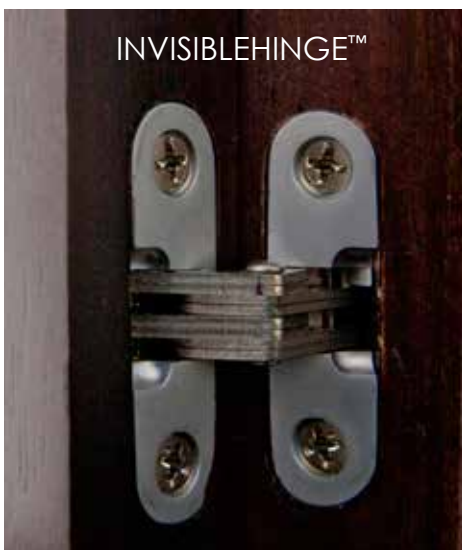

	Flush IB	Semi-IB
PureSafe™ Cordless	1 3/4"	1 1/8"
PureSafe™ Cordless TDBU	2 1/4"	1 5/16"
Centerpiece™ Continuous Cord Loop & Cordless	1 3/4"	1 1/4"
Eteck Faux Wood	2 11/16"	1 5/8"
Essentials & Premium Faux Wood: 2" Slats (Laguna valance)	3 9/16"	2 3/16"
Essentials & Premium Faux Wood: 2 1/2" Slats (Laguna valance)	4 1/16"	1 11/16"
Normandy Wood Blinds: 2" Slats	3 9/16"	2 3/16"
Normandy Wood Blinds: 2 1/2" Slats	4 1/16"	1 11/16"
Normandy Wood Blinds: Euro Rail	2 9/16"	1 5/8"
CityLights™ Aluminum	1 1/2"	1 1/4"
CityLights™ Aluminum: Waterproof	1 7/16"	1 1/4"

For all other lift systems or products not listed here, please refer to the product specifications.

THE MOST REFINED OPTIONS

PANEL PULLS

PANEL
LOCKS

INVISIBLEHINGE™

5. Shutter Surcharges

5% Surcharges	10% Surcharges
Custom Angle Corner or Bay Post	1 1/4" Louver (*)
Deco Frame w 1/2", 1", 1 1/2" extension	1 7/8" Louver
Floating panel	Additional track for 3 track boxout
Interlocking bottom guide (for open bypass only; included for closed bypass)	Custom extension
L Frame w 1/2" or 1" Buildout	Double hung
Offset tilt rod	Horizontal 1 3/4" T Post
Pre-drill Z Frame & L Frame	InvisibleTilt™
Stainless steel hinges	Optimal Antimicrobial Treatment (**)
T Post extension	T Post custom width
20% Surcharges	Track only, no box out frame
	InvisibleHinge™ (**)
	30% Surcharges
Batten back (i.e. French door E&F without cutout)	Café shutter (***)
40% Surcharges	
ByPass/BiFold Plain & Deco Boxout standard & custom extension	
Open Bypass (2.5" & 3.5") Plain & Deco	