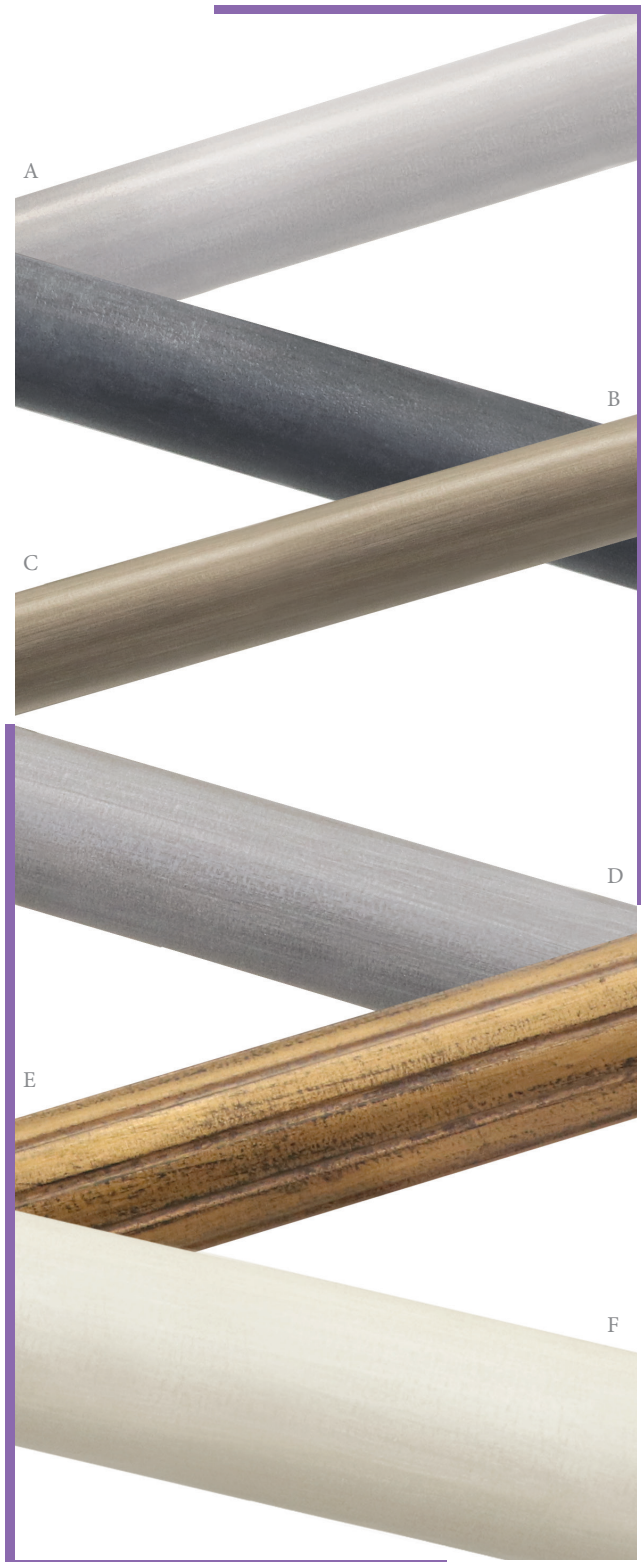

STATIONARY POLES

A. 2" SMOOTH

Winterwood shown.
Available lengths:
4', 6', 8', 12'.
Available in all colors.

B. 2" SMOOTH

Castle Rock shown.
Available lengths:
4', 6', 8', 12'.
Available in all colors.

C. 1½" SMOOTH

Camden shown.
Available lengths:
4', 6', 8', 12'.
Available in all colors.

D. 2" SMOOTH

Sterling shown.
Available lengths:
4', 6', 8', 12'.
Available in all colors.

E. 2" FLUTED

Ornate shown.
Available lengths:
4', 6', 8', 12'.
Available in all colors.

F. 3" SMOOTH

Moonglow shown.
Available lengths:
4', 6', 8'.
Available in all colors.

SWIVEL SOCKET

Dark Walnut shown.
Available in: 1½", 2".
Available in all colors.