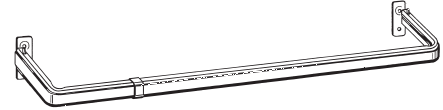

Lockseam Hardware

Lockseam

½" Single Curtain Rod

Front Return | ½"

Product No. & Finish	Length	No. of Brackets/Supports	Quantity Per Box	Full Pack Price	Broken Pack Price
1046633 White	6"- 11"	2 brackets	12 sets per box	$5.30	$7.36
1046634 White	12"- 20"	2 brackets	12 sets per box	$6.36	$8.83
1046635 White	20"- 36"	2 brackets	12 sets per box	$7.54	$10.48
1046636 White	28"- 48"	2 brackets	12 sets per box	$8.46	$11.74