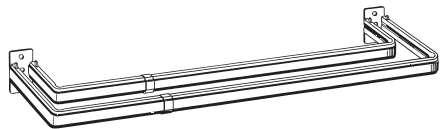

Lockseam Hardware

Lockseam

5½" Single Curtain Rod

Front Return | 5½"

Product No. & Finish	Length	No. of Brackets/Supports	Quantity Per Box	Full Pack Price	Broken Pack Price
1046637 White	28"- 48"	2 brackets	12 sets per box	\$11.12	\$15.45
1046638 White	48"- 84"	2 brackets	12 sets per box	\$15.80	\$21.95
1046639 White	84"- 120"	2 brackets, 2 center supports	12 sets per box	\$20.36	\$28.28

Lockseam

8½" Single Curtain Rod

Front Return | 8½"

Product No. & Finish	Length	No. of Brackets/Supports	Quantity Per Box	Full Pack Price	Broken Pack Price
1046640 White	28"- 48"	2 brackets	6 sets per box	\$21.24	\$29.50
1046641 White	48"- 84"	2 brackets, 1 center support	6 sets per box	\$23.34	\$32.41
1046642 White	84"- 120"	2 brackets, 2 center supports	6 sets per box	\$28.30	\$39.32

Lockseam

Double Curtain Rod

Front Return | 3½" Back Return | 2½"

Product No. & Finish	Length	No. of Brackets/Supports	Quantity Per Box	Full Pack Price	Broken Pack Price
1046625 White	28"- 48"	2 brackets	12 sets per box	\$17.42	\$24.19
1046626 White	48"- 84"	2 brackets, 1 center support	12 sets per box	\$23.07	\$32.04
1046627 White	84"- 120"	2 brackets, 2 center supports	12 sets per box	\$30.24	\$42.00