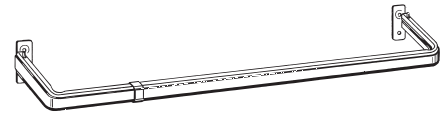

Lockseam Hardware

Lockseam

½" Single Curtain Rod

Front Return | ½"

Product No. & Finish	Length	No. of Brackets/Supports	Quantity Per Box	Full Pack Price	Broken Pack Price
1046633 White	6"- 11"	2 brackets	12 sets per box	\$5.30	\$7.36
1046634 White	12"- 20"	2 brackets	12 sets per box	\$6.36	\$8.83
1046635 White	20"- 36"	2 brackets	12 sets per box	\$7.54	\$10.48
1046636 White	28"- 48"	2 brackets	12 sets per box	\$8.46	\$11.74

Lockseam

1½" Single Curtain Rod

Front Return | 1½"

Product No. & Finish	Length	No. of Brackets/Supports	Quantity Per Box	Full Pack Price	Broken Pack Price
1046616 White	28"- 48"	2 brackets	12 sets per box	\$8.59	\$11.93
1046617 White	48"- 84"	2 brackets, 1 center support	12 sets per box	\$11.85	\$16.45