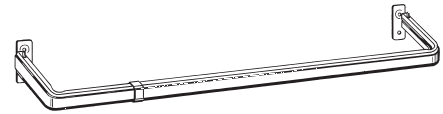

Lockseam Hardware

Lockseam

½" Single Curtain Rod

Front Return | ½"

Product No. & Finish	Length	No. of Brackets/Supports	Quantity Per Box	Full Pack Price	Broken Pack Price
1046633 White	6"- 11"	2 brackets	12 sets per box	\$5.30	\$7.36
1046634 White	12"- 20"	2 brackets	12 sets per box	\$6.36	\$8.83
1046635 White	20"- 36"	2 brackets	12 sets per box	\$7.54	\$10.48
1046636 White	28"- 48"	2 brackets	12 sets per box	\$8.46	\$11.74

Lockseam

1½" Single Curtain Rod

Front Return | 1½"

Product No. & Finish	Length	No. of Brackets/Supports	Quantity Per Box	Full Pack Price	Broken Pack Price
1046616 White	28"- 48"	2 brackets	12 sets per box	\$8.59	\$11.93
1046617 White	48"- 84"	2 brackets, 1 center support	12 sets per box	\$11.85	\$16.45

Lockseam

2½" Single Curtain Rod

Front Return | 2½"

Product No. & Finish	Length	No. of Brackets/Supports	Quantity Per Box	Full Pack Price	Broken Pack Price
1046618 White	18"- 28"	2 brackets	12 sets per box	\$7.54	\$10.48
1046619 White	28"- 48"	2 brackets	24 sets per box	\$9.02	\$12.54
1046620 White	48"- 84"	2 brackets, 1 center support	24 sets per box	\$12.38	\$17.19
1046621 White	84"- 120"	2 brackets, 2 center supports	12 sets per box	\$16.33	\$22.67