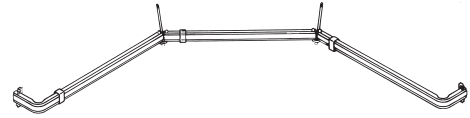

Lockseam Hardware

Lockseam

Bay Rod

Front Return | 2½"

Product No. & Finish	Length	No. of Brackets/Supports	Quantity Per Box	Full Pack Price	Broken Pack Price
1046643 White	78"- 127"	2 brackets, 2 center supports	6 sets per box	$30.94	$42.97

Lockseam Components

Item	Product No. & Finish	Description	Quantity Per Box	Full Pack Price	Broken Pack Price
	1046631 White	Lockseam Bracket Single Mount	25 pairs per bag	$1.18	$1.65
	1046632 White	Lockseam Bracket Double Mount	10 pairs per bag	$1.94	$2.69
	1046644 White	Lockseam Bay Extender with Endcap	24 pieces per box	$6.55	$9.09