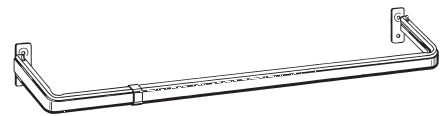

Lockseam

8½" Single Curtain Rod

Front Return | 8½"

Product No. & Finish	Length	No. of Brackets/Supports	Quantity Per Box	Full Pack Price	Broken Pack Price
1046640 White	28"- 48"	2 brackets	6 sets per box	$21.24	$29.50
1046641 White	48"- 84"	2 brackets, 1 center support	6 sets per box	$23.34	$32.41
1046642 White	84"- 120"	2 brackets, 2 center supports	6 sets per box	$28.30	$39.32