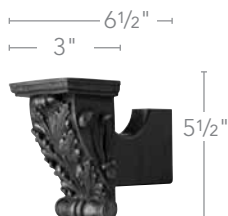

3"W x 6 1/2"D x 5 1/2"H
For 1 3/8" and 2" poles
Clearance: 1 1/2"