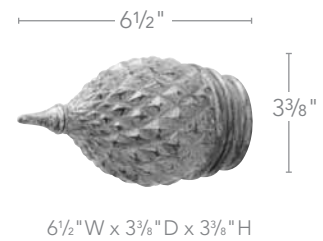

Majesty
SHOWN IN ORNATE

- Black Mocha
  CWB108863
- New Mahogany
  CWB108857
- Venetian
  1829808
- Napoleon
  1829806
- Black Gold
  1829809
- Brandywine
  CWB108794
- Dark Walnut
  CWB108856
- Rustic Tortoise
  CWB108700
- New Oak
  CWB108858
- Aged Gold
  CWB108701
- Ornate
  1829807
- Shimmer
  CWB108855
- Slate
  1829805
- Old World White
  1829804
- Unfinished
  CWB108091

- Black Mocha
  CWB215863
- New Mahogany
  CWB215857
- Venetian
  1829870
- Napoleon
  1829868
- Black Gold
  1829871
- Brandywine
  CWB215794
- Dark Walnut
  CWB215856
- Rustic Tortoise
  CWB215700
- New Oak
  CWB215858
- Aged Gold
  CWB215701
- Ornate
  1829869
- Shimmer
  CWB215855
- Slate
  1829851
- Old World White
  1829850
- Unfinished
  CWB215091

- Black Mocha
  1829730
- New Mahogany
  1829728
- Venetian
  1829736
- Napoleon
  1829734
- Black Gold
  1829737
- Brandywine
  1829725
- Dark Walnut
  1829727
- Rustic Tortoise
  1829723
- New Oak
  1829729
- Aged Gold
  1829724
- Ornate
  1829735
- Shimmer
  1829726
- Slate
  1829733
- Old World White
  1829732
- Unfinished
  1829731