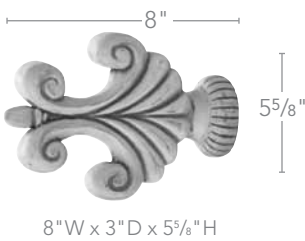

Majesty
SHOWN IN ORNATE

- Black Mocha
  CWB108863
- New Mahogany
  CWB108857
- Venetian
  1829808
- Napoleon
  1829806
- Black Gold
  1829809
- Brandywine
  CWB108794
- Dark Walnut
  CWB108856
- Rustic Tortoise
  CWB108700
- New Oak
  CWB108858
- Aged Gold
  CWB108701
- Ornate
  1829807
- Shimmer
  CWB108855
- Slate
  1829805
- Old World White
  1829804
- Unfinished
  CWB108091

- Black Mocha
  CWB215863
- New Mahogany
  CWB215857
- Venetian
  1829870
- Napoleon
  1829868
- Black Gold
  1829871
- Brandywine
  CWB215794
- Dark Walnut
  CWB215856
- Rustic Tortoise
  CWB215700
- New Oak
  CWB215858
- Aged Gold
  CWB215701
- Ornate
  1829869
- Shimmer
  CWB215855
- Slate
  1829851
- Old World White
  1829850
- Unfinished
  CWB215091

- Black Mocha
  1829730
- New Mahogany
  1829728
- Venetian
  1829736
- Napoleon
  1829734
- Black Gold
  1829737
- Brandywine
  1829725
- Dark Walnut
  1829727
- Rustic Tortoise
  1829723
- New Oak
  1829729
- Aged Gold
  1829724
- Ornate
  1829735
- Shimmer
  1829726
- Slate
  1829733
- Old World White
  1829732
- Unfinished
  1829731