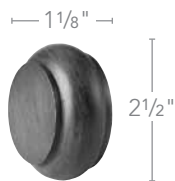

2 1/2" W x 1 1/8" D x 2 1/2" H
For 2" poles