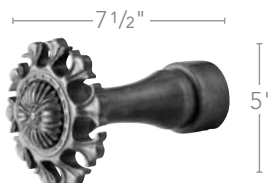

7¹/₂"W x 5"D x 5"H