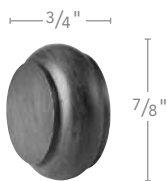

7/8" W x 3/4" D x 7/8" H
For 1 3/8" poles