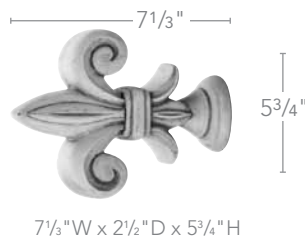

Majesty
SHOWN IN ORNATE

- Black Mocha
  CWB108863
- New Mahogany
  CWB108857
- Venetian
  1829808
- Napoleon
  1829806
- Black Gold
  1829809
- Brandywine
  CWB108794
- Dark Walnut
  CWB108856
- Rustic Tortoise
  CWB108700
- New Oak
  CWB108858
- Aged Gold
  CWB108701
- Ornate
  1829807
- Shimmer
  CWB108855
- Slate
  1829805
- Old World White
  1829804
- Unfinished
  CWB108091

- Black Mocha
  CWB215863
- New Mahogany
  CWB215857
- Venetian
  1829870
- Napoleon
  1829868
- Black Gold
  1829871
- Brandywine
  CWB215794
- Dark Walnut
  CWB215856
- Rustic Tortoise
  CWB215700
- New Oak
  CWB215858
- Aged Gold
  CWB215701
- Ornate
  1829869
- Shimmer
  CWB215855
- Slate
  1829851
- Old World White
  1829850
- Unfinished
  CWB215091

- Black Mocha
  1829730
- New Mahogany
  1829728
- Venetian
  1829736
- Napoleon
  1829734
- Black Gold
  1829737
- Brandywine
  1829725
- Dark Walnut
  1829727
- Rustic Tortoise
  1829723
- New Oak
  1829729
- Aged Gold
  1829724
- Ornate
  1829735
- Shimmer
  1829726
- Slate
  1829733
- Old World White
  1829732
- Unfinished
  1829731