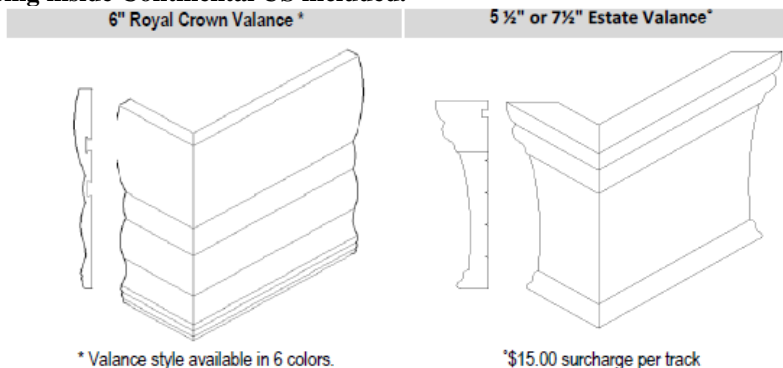

**Finale Glider Blind Track Retail Pricelist**

**Description:** Exclusive through the Finale Collection, the Glider Blind Track System is a state of the art window treatment for patio doors and partitions, designed specifically to hold most 2 or 2 ½” horizontal wood or fauxwood blinds. The track features the ability slide blinds front to back and side to side.

Track Size	5ft or 6ft	8ft	9ft	12ft
Price	\$560.00	\$625.00	\$700.00	\$870.00
Blinds Per Track	2	2	3	3

**Notes:** Track is compatible with 2” or 2 ½” wood and fauxwood blinds. **BLINDS ARE NOT INCLUDED**  
 Splice will be present in valances larger than 84” in width. May specify the placement of splice 8 ¼” from the wall to outside of valance.  
 Maximum weight 45lbs

**Includes:** Assembled track and 6” royal crown valance in requested Basswood color. Standard returns are 8” on an OB mount valance. May specify return size.  
 -Ground Shipping inside Continental US included.