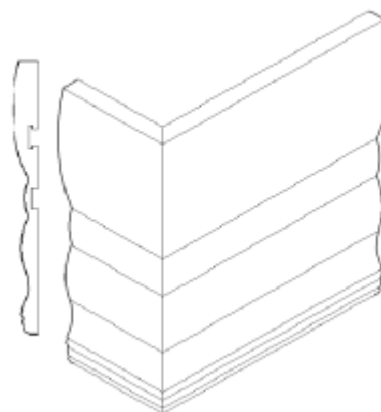

Finale Wood Vertical Valance Options

	24"	36"	48"	60"	72"	84"	96"	108"	120"	132"	144"
4 ½" Crescent	N/C	N/C	N/C	N/C	N/C	N/C	N/C	N/C	N/C	N/C	N/C
4 ½" Contemp	N/C	N/C	N/C	N/C	N/C	N/C	N/C	N/C	N/C	N/C	N/C
5 ½" Estate	37	55	73	91	110	128	149	164	183	201	219
6" Royal Crown	26	40	53	66	79	93	105	118	132	145	158

Royal Crown valance only available in White, Cloud, Natural, Sun Kissed Oak, Golden Oak and Chestnut

* Standard Valance

5 ½" Estate