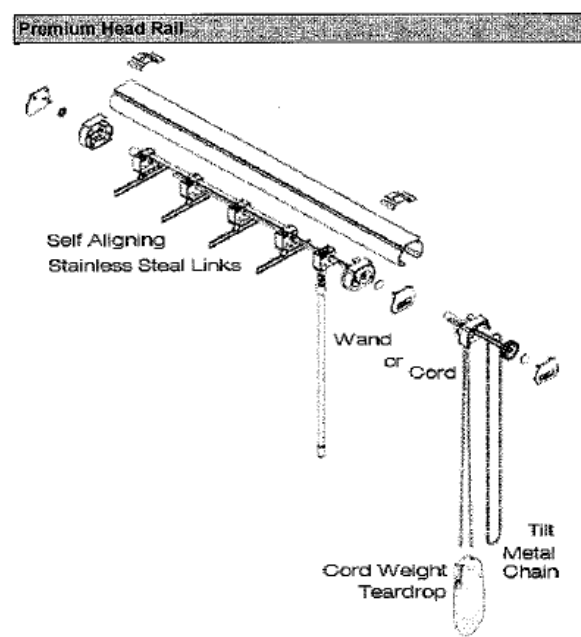

Blind Mount	IB or OB	No Charge
Wand Tilter or Chain Draw	Standard, Reverse or Same	No Charge
Dust Cover	Covers the headrail	\$25.00
Specialty Cuts	Allow 3 weeks for production, angle	\$15 per slat
Distressed Wood Vanes	Gives the blinds a rustic aged look	\$1.90 per foot
Tilt Motorization	Batteries Included	Call for Quote
Fascination Cornice	7 1/4" height includes dust cover	
Cavalier Cornice	7 1/4" height includes dust cover	\$65 per ft

Specifications

Slat Dimensions	S Curve slat 4" x .738" Flat Slat 4" x .187"
Material	100% Basswood
Premium Headrail	10 year limited warranty
Energy Efficient	Superior (95%-99%)

UV Protection	UV clear coat applied
Sound Absorption	Good
Limited Life Time Warranty: Repair or replacement of materials covered against manufacturing defects in product design, workmanship, and	