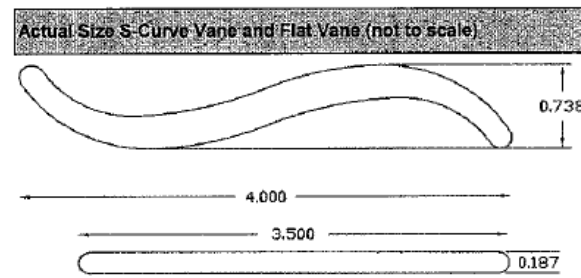

Specifications

Slat Dimensions	S Curve slat 4" x .738" Flat Slat 4" x .187"
Material	100% Basswood
Premium Headrail	10 year limited warranty
Energy Efficient	Superior (95%-99%)

UV Protection	UV clear coat applied
Sound Absorption	Good
Limited Life Time Warranty: Repair or replacement of materials covered against manufacturing defects in product design, workmanship, and	