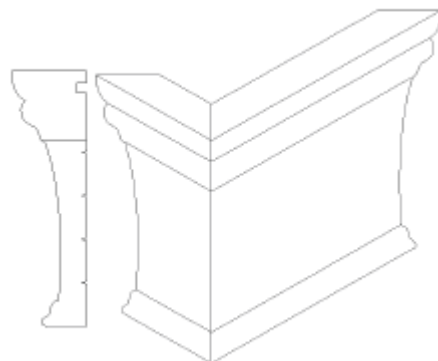

* Standard Valance

6" Royal Crown Valance +