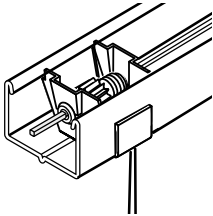

Standard Cord Tilter

- Engineered for precise control and ease of tilting