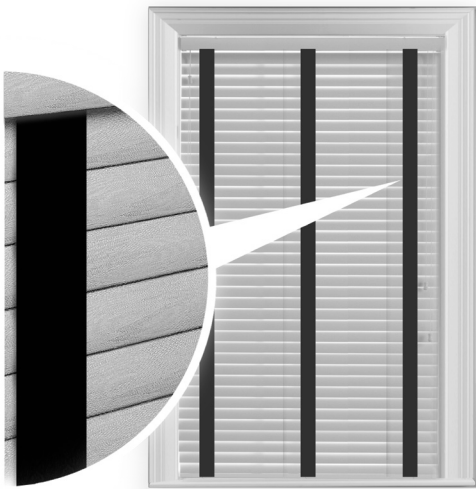

Options

CLOTH TAPES