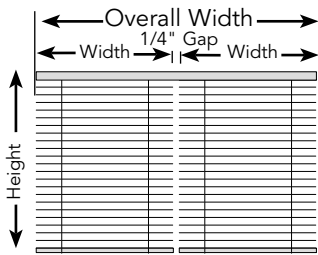

Two Blinds on one Headrail