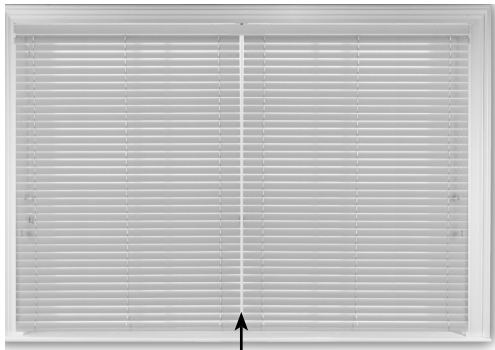

Options

MULTIPLE BLINDS ON ONE HEADRAIL

1/4" Gap