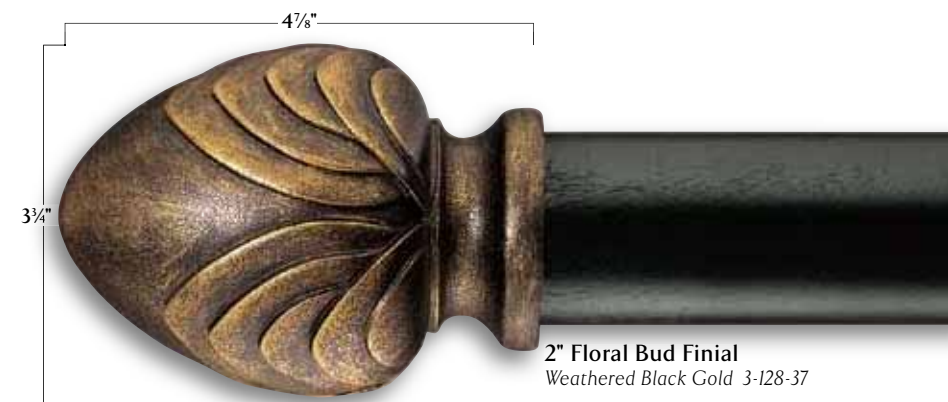

2" Wood Bracket 8" projection
3-137
Available in: (0), (1)
6" Clearance, 4 1/2" Sheer Clearance,
8" Projection 5 1/8" Sheer Projection, 9 1/8" Length

Inlaid Wood Bracket
Mahogany 3-651-18
Available in: (18), (48)

2" Metal Bracket
Black 9-251-39
Available in (39)
4-5 1/2" Clearance,
6-7 1/2" Projection, 7-8 1/2" Length

REGAL COLLECTION

2" Floral Bud Finial
Weathered Black Gold 3-128-37

2" Crown Finial
Weathered Black Gold 3-115-37