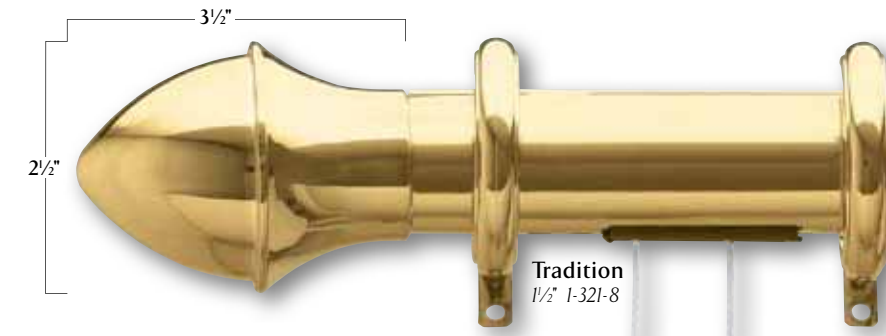

Elegance® II Brass
1/2" 1-421-8

Windsor
1/2" 1-541-85
Available in:
(8), (39), (45), (85)

Windsor
1/2" 1-541-45
Available in:
(8), (39), (45), (85)

ACCESSORIES

Metal Cafe Clips, Round
Brass Finish 5-740-8
Available in: (8), (78)
ID 1", OD 1 1/8", Hang 1 1/2"

Magic™ Swagholder
Bright Brass Finish 8-212-81
4 1/2"-8" clearance

Cafe Rings, with Eye
Brass Finish 5-810-8
ID 1 1/4", OD 2 1/4", Hang 2 1/2"

DECORATIVE PLASTIC HOLDBACK

Peacock
3" clearance
Antique Gold Finish 8-291-7

Tradition
1/2" 1-321-8

Elegance® II
1/2" 2-421-8

Windsor
1/2" 2-509-8
C-Rings Available for Swag
2-528-8

Tradition
3/4" 2-461-78 (Shown)
Available in: (8), (78)
1/2" 2-480
Available in: (1), (8), (78)

Finishes and colors depicted on printed page may not be an exact reproduction of actual colors. See a Graber Drapery Hardware Selector to match actual colors.

See Graber Drapery Hardware Price List for additional details including available sizes. All poles and finials are approximately 50% of actual size.

TRAVERSE RODS

Flex Rod
0-002-1

Heavy Duty
Baton Draw
Traverse Rod
0-443-1