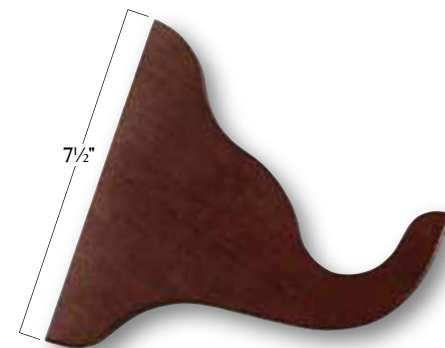

Antique Gold (71)

Finishes and colors depicted on printed page may not be an exact reproduction of actual colors. See a Graber Drapery Hardware Selector to match actual colors.

See Graber Drapery Hardware Price List for additional details including available sizes. All poles and finials are approximately 50% of actual size.

2" Round Finial
Matte Black 3-107-39
Available in: (18), (39), (48)

2" poles come in 6' 8" & 12' lengths.
All sizes available in: (18), (39), (48).

FINISHES

2" Traditional Bracket
Mahogany 3-230-18
Available in: (18), (48)
4 1/2" Clearance, 6 1/2" Projection, 7 1/2" Length