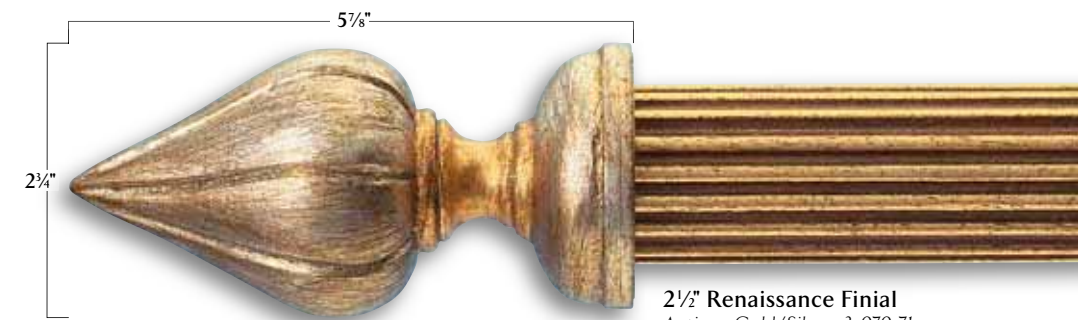

D-profile poles are flat on the back to prevent soft window treatments from twisting and turning on pole.

Stylish cap finials are a perfect solution when space is at a premium.

Swivel brackets are easy to install – just screw plate to wall, screw in bracket, and swivel to correct upright position.