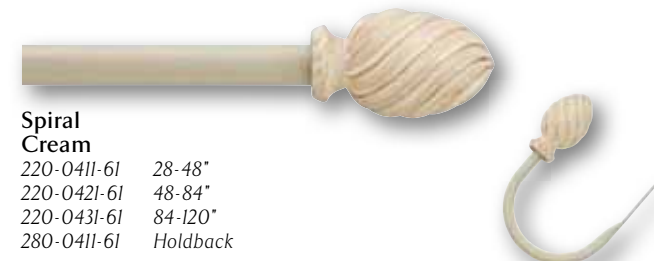

5/8" DECORATIVE ROD SETS & HOLDBACKS

5/8" DECORATIVE ROD SETS & HOLDBACKS