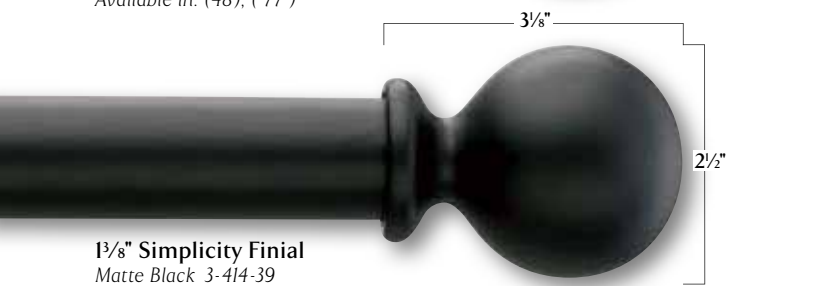

1 3/8" Simplicity Finial
Matte Black 3-414-39
Available in: (39)