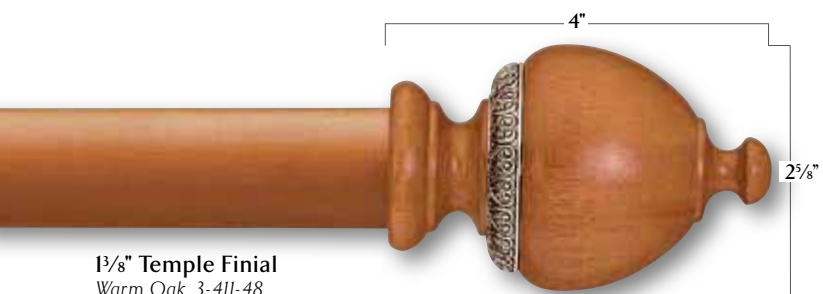

ELITE COLLECTION

1 3/8" Temple Finial
Warm Oak 3-411-48
Available in: (48), (77)