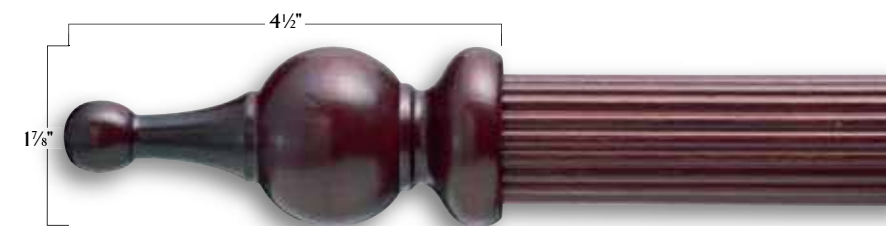

1 3/8" Decorative Finial
Cherry 3-541-77
Available in: (0), (77)