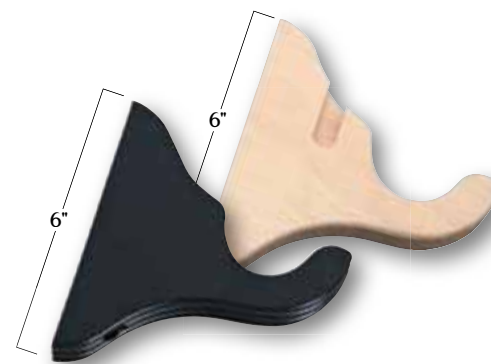

Inlaid Wood Bracket
Mahogany 3-651-18
Available in: (18), (48)

ACCESSORIES

See page 13 for wood rings.

2" Wood Bracket 5" projection
Matte Black 3-135-39 (Shown)
Unfinished Natural 3-135(8)-0 (Shown)
Available in: (0), (1), (39), (77)
3" Clearance, 1 1/8" Sheer Clearance,
5" Projection 2 1/8" Sheer Projection, 6" Length