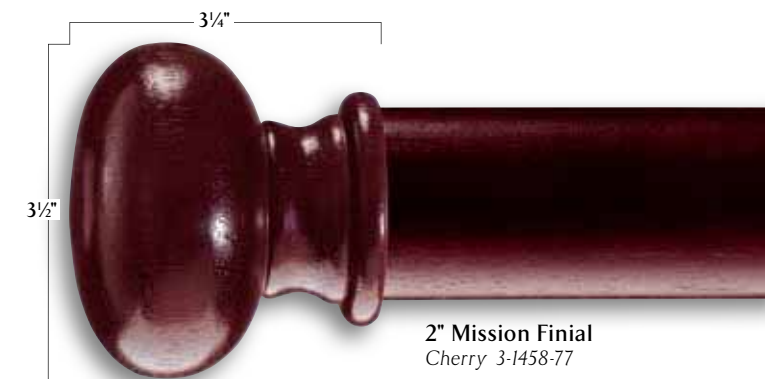

2" Wood Ring
White 3-140(8)-1
Available in: (0), (1), (77)
ID 2 1/8", OD 3 1/4", Hang 3 3/8"

2" Wood Ring
3-511
Available in: (18), (39), (48)
ID 2 1/8", OD 3 1/2", Hang 3 3/8"

FINISHES

2" poles come in 6', 8' & 12' lengths.
All sizes available in: (0), (18), (48), (77).
(1) only available in 6' & 8'

1 3/8" poles come in 6' & 8' lengths.
All sizes available in: (0), (39), (48), (77).
(77) also available in 4'

WOODWARE COLLECTION

2" Eminence Finial
Cherry 3-1448-77
Available in: (0), (77)

2" Mission Finial
Cherry 3-1458-77