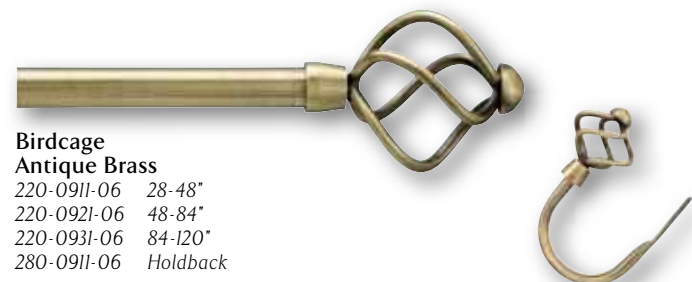

2 1/2" Projection Rod
Clear Single 4-122-1

5 1/2" Projection Rod
Lock-Seam 4-252-1

2 1/2" Projection Rod
Hemmed 4-421-1

Crystal Clear™
Arch 4-022-1

5/8" DECORATIVE ROD SETS & HOLDBACKS

Ball Satin Brass
220-5510-59 28-48"
220-5520-59 48-84"
220-5530-59 84-120"
280-3000-59 Holdback

Birdcage Antique Brass
220-0911-06 28-48"
220-0921-06 48-84"
220-0931-06 84-120"
280-0911-06 Holdback

Ball Satin Nickel
220-5510-58 28-48"
220-5520-58 48-84"
220-5530-58 84-120"
280-3000-58 Holdback

Birdcage Satin Nickel
220-0911-58 28-48"
220-0921-58 48-84"
220-0931-58 84-120"
280-0911-58 Holdback