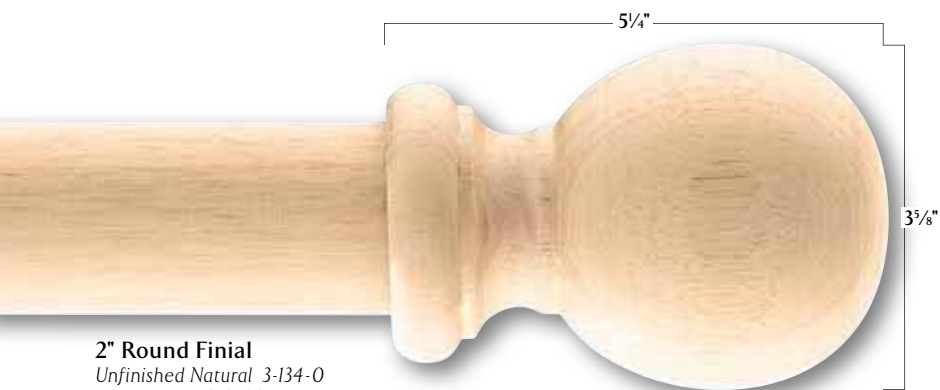

WOODWARE COLLECTION

2" Round Finial
Unfinished Natural 3-134-0
Available in: (0), (1)