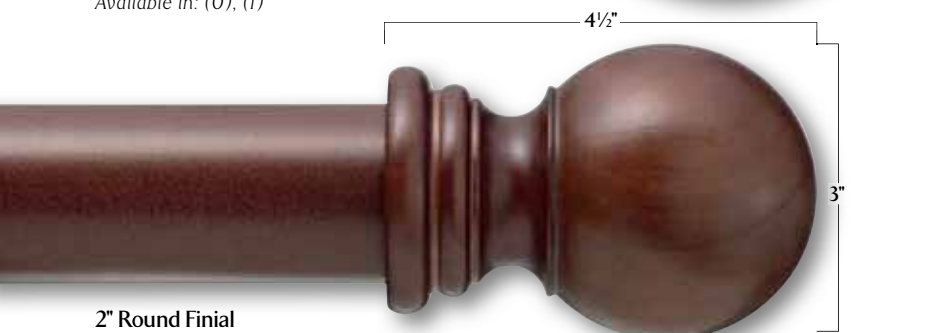

2" Round Finial
Mahogany 3-107-18
Available in: (18), (48)