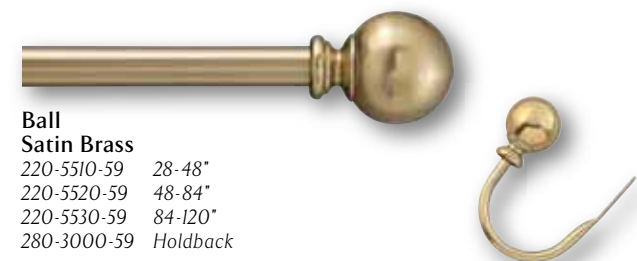

2 1/2" Projection Rod
Clear Single 4-122-1

5 1/2" Projection Rod
Lock-Seam 4-252-1

2 1/2" Projection Rod
Hemmed 4-421-1

Crystal Clear™
Arch 4-022-1

5/8" DECORATIVE ROD SETS & HOLDBACKS

Ball Satin Brass
220-5510-59 28-48"
220-5520-59 48-84"
220-5530-59 84-120"
280-3000-59 Holdback

Birdcage Antique Brass
220-0911-06 28-48"
220-0921-06 48-84"
220-0931-06 84-120"
280-0911-06 Holdback

Ball Satin Nickel
220-5510-58 28-48"
220-5520-58 48-84"
220-5530-58 84-120"
280-3000-58 Holdback

Birdcage Satin Nickel
220-0911-58 28-48"
220-0921-58 48-84"
220-0931-58 84-120"
280-0911-58 Holdback