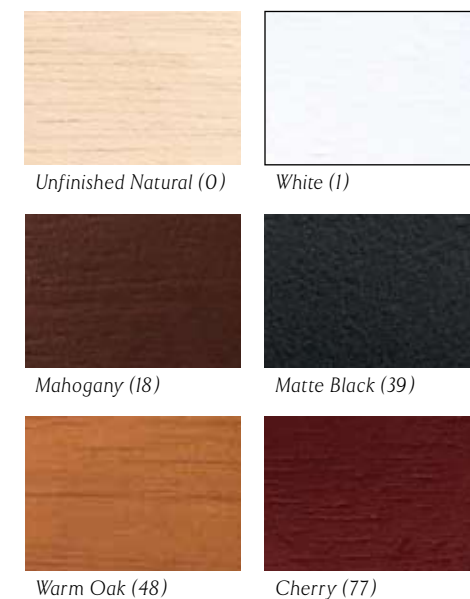

FINISHES

2" poles come in 6', 8' & 12' lengths.
All sizes available in: (0), (18), (48), (77).
(1) only available in 6' & 8'

1 3/8" poles come in 6' & 8' lengths.
All sizes available in: (0), (39), (48), (77).
(77) also available in 4'