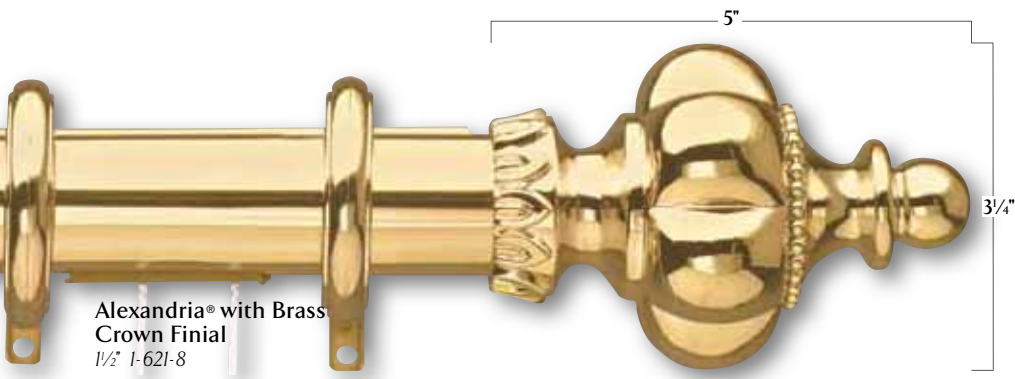

2" Wood Ring
White 3-140(8)-1
Available in: (0), (1), (77)
ID 2 1/8", OD 3 1/4", Hang 3 3/8"

2" Wood Ring
3-511
Available in: (18), (39), (48)
ID 2 1/8", OD 3 1/2", Hang 3 3/8"

FINISHES

2" poles come in 6', 8' & 12' lengths.
All sizes available in: (0), (18), (48), (77).
(1) only available in 6' & 8'

1 3/8" poles come in 6' & 8' lengths.
All sizes available in: (0), (39), (48), (77).
(77) also available in 4'

WOODWARE COLLECTION

2" Eminence Finial
Cherry 3-1448-77
Available in: (0), (77)

2" Mission Finial
Cherry 3-1458-77

2" Traditional Finial
Warm Oak 3-108-48
Available in: (00), (18), (48)

1 3/8" Decorative Finial
Cherry 3-541-77
Available in: (0), (77)

DECORATIVE TRAVERSE AND CAFÉ RODS

Alexandria® with Brass Crown Finial
1/2" 1-621-8

Elegance® II Brass
1/2" 1-421-8

Windsor
1/2" 1-541-85
Available in:
(8), (39), (45), (85)

Windsor
1/2" 1-541-45
Available in:
(8), (39), (45), (85)

ACCESSORIES

Metal Cafe Clips, Round
Brass Finish 5-740-8
Available in: (8), (78)
ID 1", OD 1 1/8", Hang 1 1/2"