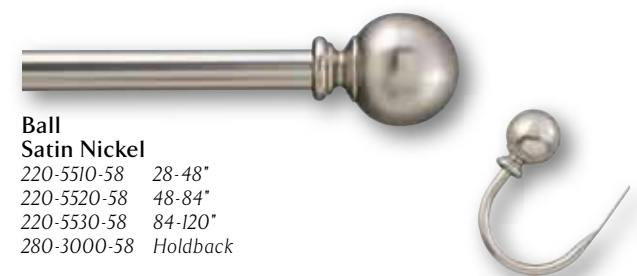

Ball Satin Brass
220-5510-59 28-48"
220-5520-59 48-84"
220-5530-59 84-120"
280-3000-59 Holdback