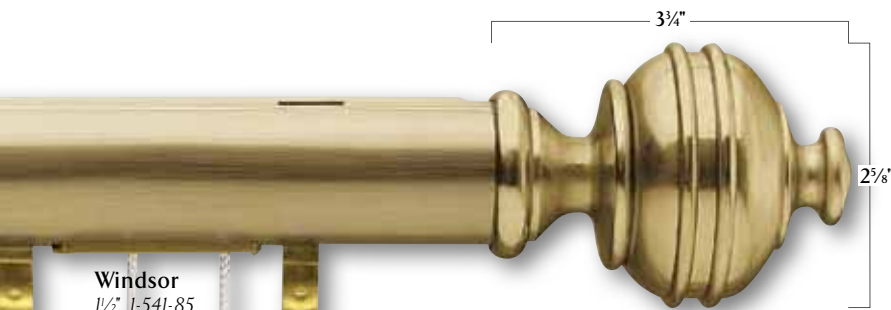

Windsor
1/2" 1-541-85
Available in:
(8), (39), (45), (85)