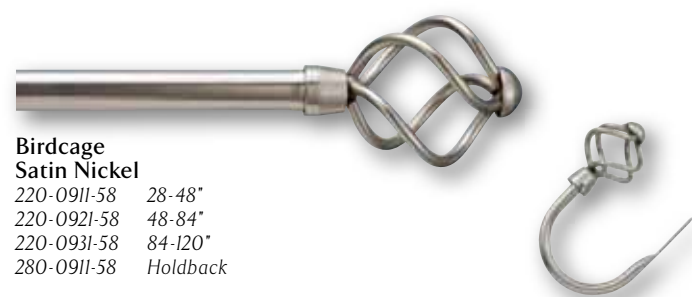

Birdcage Antique Brass
220-0911-06 28-48"
220-0921-06 48-84"
220-0931-06 84-120"
280-0911-06 Holdback