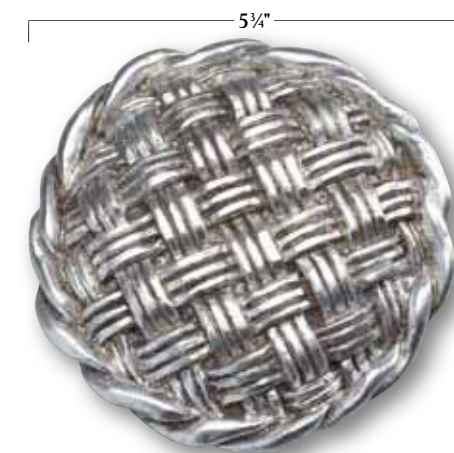

1 7/8" Mediterranean Finial
Antique Gold 3-229-71

2 1/2" Cap Finial
Stone 3-078-53
Available in: (53), (65), (71)

1 7/8" Cap Finial
Antique Gold 3-077-71

2 1/2" poles come in 6' & 8' lengths.
All sizes available in: (53), (65), (71).

1 7/8" poles come in 6' & 8' lengths.
All sizes available in: (71).

ACCESSORIES

Elizabethan Holdback
Antique Gold/Cream Crackle 3-200-71
5 1/4" Diameter, 3 3/4" Clearance, 5 1/4" Projection

2 1/2" Swivel Bracket
Stone 3-073-53
Available in: (53), (65), (71)
3 1/2" Clearance, 5 1/4" Projection, 6 1/4" Length
1 7/8" Swivel Bracket
Antique Gold 3-072-71
3 3/8" Clearance, 5 1/4" Projection, 5 7/8" Length

Morocco Holdback
Soft Silver 3-099-65
Available in: (65), (71)
5 7/8" Diameter, 3 3/4" Clearance, 4 7/8" Projection

2 1/2" Rings
Antique Gold 3-095-71
Available in: (53), (65), (71)
ID 2 7/8", OD 4 3/8", Hang 4 1/8"
1 7/8" Rings
Antique Gold 3-094-71
ID 2 1/2", OD 3 3/4", Hang 3 1/2"