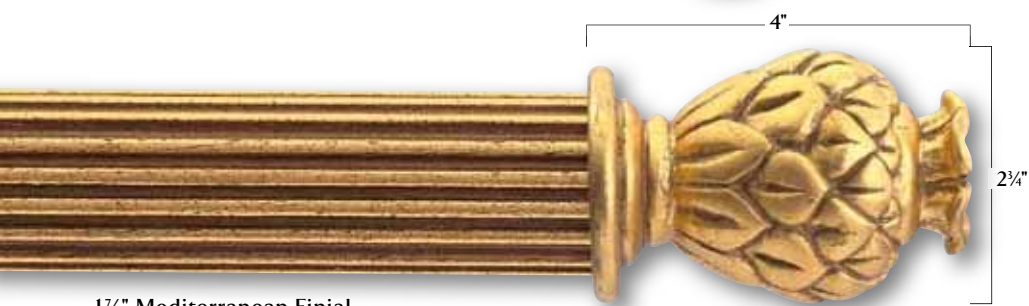

2 1/2" poles come in 6' & 8' lengths.
All sizes available in: (53), (65), (71).

NOBILITY COLLECTION™

2 1/2" Mystique Finial, Large
Antique Gold 3-112-71
Available in: (53), (65), (71)

1 7/8" Mystique Finial, Small
Antique Gold 3-111-71

1 7/8" Mediterranean Finial
Antique Gold 3-229-71

2 1/2" Cap Finial
Stone 3-078-53
Available in: (53), (65), (71)

1 7/8" Cap Finial
Antique Gold 3-077-71

2 1/2" poles come in 6' & 8' lengths.
All sizes available in: (53), (65), (71).

1 7/8" poles come in 6' & 8' lengths.
All sizes available in: (71).

ACCESSORIES

Elizabethan Holdback
Antique Gold/Cream Crackle 3-200-71
5 1/4" Diameter, 3 3/4" Clearance, 5 1/4" Projection

2 1/2" Swivel Bracket
Stone 3-073-53
Available in: (53), (65), (71)
3 1/2" Clearance, 5 1/4" Projection, 6 1/4" Length
1 7/8" Swivel Bracket
Antique Gold 3-072-71
3 3/8" Clearance, 5 1/4" Projection, 5 7/8" Length