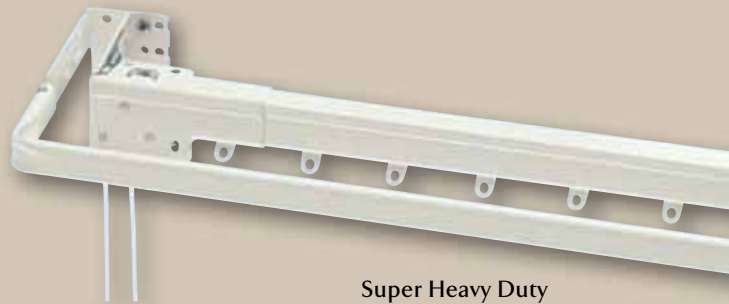

See Graber Drapery Hardware Price List for additional details including available sizes. All poles and finials are approximately 50% of actual size.

TRAVERSE RODS

Flex Rod
0-002-1

Heavy Duty
Baton Draw
Traverse Rod
0-443-1

Super Heavy Duty
Traverse and Plain Rod
0-611-1

Heavy Duty Traverse
and Dauphine® Rod
0-491-1

Sheer Rod Kit
0-781-1

Super Heavy Duty
Double Traverse Rod
0-621-1

Super Heavy Duty
Traverse and Valance Rod
0-631-1