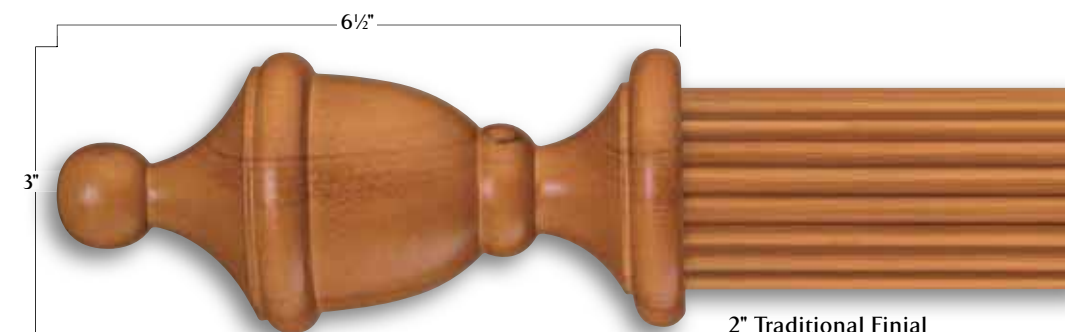

1 3/8" poles come in 6' & 8' lengths.
All sizes available in: (0), (39), (48), (77).
(77) also available in 4'

WOODWARE COLLECTION

2" Eminence Finial
Cherry 3-1448-77
Available in: (0), (77)

2" Mission Finial
Cherry 3-1458-77