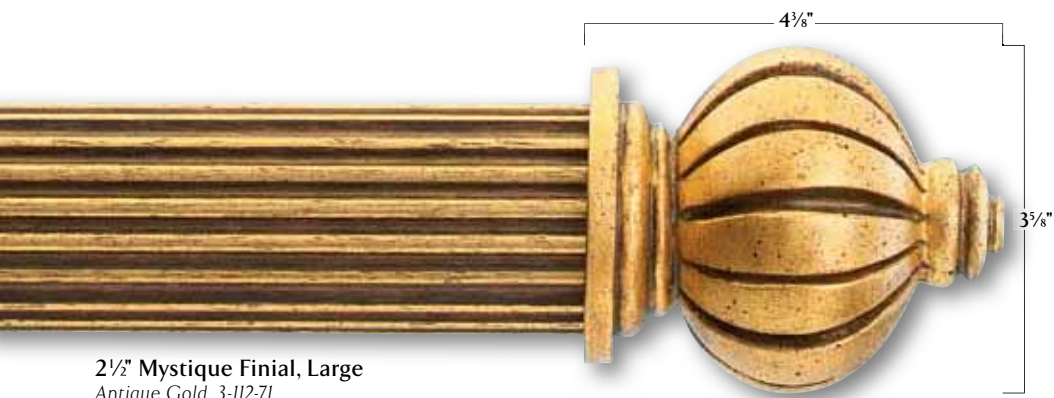

D-profile poles are flat on the back to prevent soft window treatments from twisting and turning on pole.

Stylish cap finials are a perfect solution when space is at a premium.

Swivel brackets are easy to install – just screw plate to wall, screw in bracket, and swivel to correct upright position.

2 1/2" Renaissance Finial
Antique Gold/Silver 3-070-71

2 1/2" Morocco Finial, Large
Soft Silver 3-119-65
Available in: (53), (65), (71)

2 1/2" Elizabethan Finial
Antique Gold/Cream Crackle 3-146-71

2 1/2" Caesar Finial
Antique Gold/Cream Crackle 3-124-71

2 1/2" poles come in 6' & 8' lengths.
All sizes available in: (53), (65), (71).

NOBILITY COLLECTION™

2 1/2" Mystique Finial, Large
Antique Gold 3-112-71
Available in: (53), (65), (71)

1 7/8" Mystique Finial, Small
Antique Gold 3-111-71