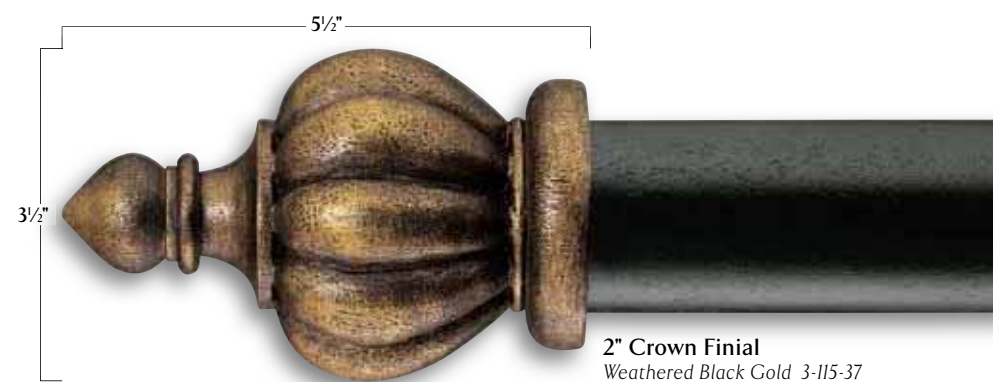

2" Wood Bracket 8" projection
3-137
Available in: (0), (1)
6" Clearance, 4 1/2" Sheer Clearance,
8" Projection 5 1/8" Sheer Projection, 9 1/8" Length

Inlaid Wood Bracket
Mahogany 3-651-18
Available in: (18), (48)

2" Metal Bracket
Black 9-251-39
Available in (39)
4-5 1/2" Clearance,
6-7 1/2" Projection, 7-8 1/2" Length

REGAL COLLECTION

2" Floral Bud Finial
Weathered Black Gold 3-128-37

2" Crown Finial
Weathered Black Gold 3-115-37