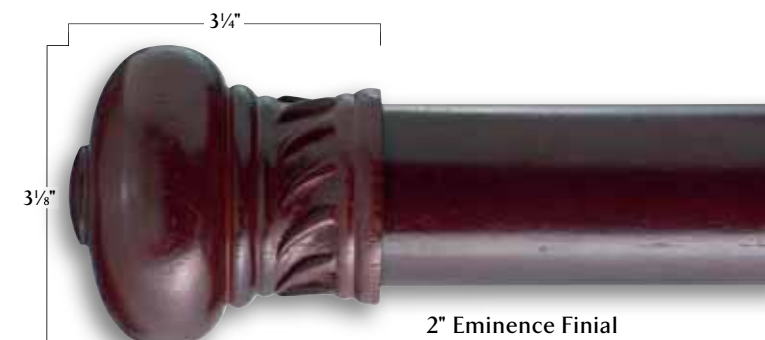

2" Wood Ring
White 3-140(8)-1
Available in: (0), (1), (77)
ID 2 1/8", OD 3 1/4", Hang 3 3/8"

2" Wood Ring
3-511
Available in: (18), (39), (48)
ID 2 1/8", OD 3 1/2", Hang 3 3/8"

FINISHES

2" poles come in 6', 8' & 12' lengths.
All sizes available in: (0), (18), (48), (77).
(1) only available in 6' & 8'

1 3/8" poles come in 6' & 8' lengths.
All sizes available in: (0), (39), (48), (77).
(77) also available in 4'

WOODWARE COLLECTION

2" Eminence Finial
Cherry 3-1448-77
Available in: (0), (77)

2" Mission Finial
Cherry 3-1458-77