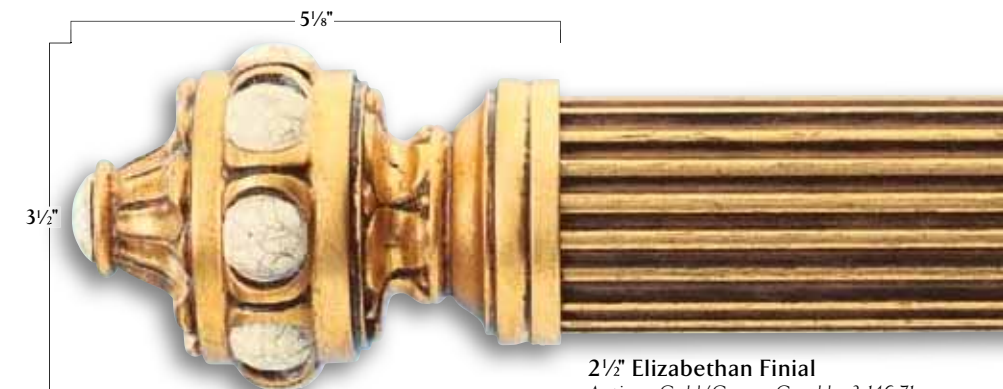

2 1/2" Elizabethan Finial
Antique Gold/Cream Crackle 3-146-71