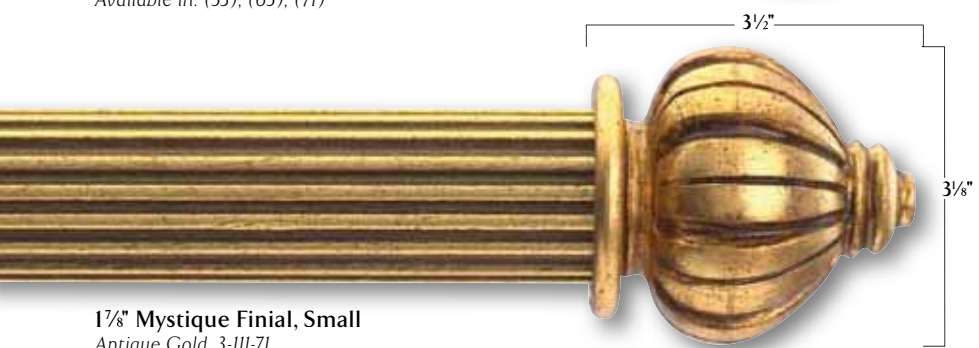

D-profile poles are flat on the back to prevent soft window treatments from twisting and turning on pole.

Stylish cap finials are a perfect solution when space is at a premium.

Swivel brackets are easy to install – just screw plate to wall, screw in bracket, and swivel to correct upright position.

2 1/2" Renaissance Finial
Antique Gold/Silver 3-070-71

2 1/2" Morocco Finial, Large
Soft Silver 3-119-65
Available in: (53), (65), (71)

2 1/2" Elizabethan Finial
Antique Gold/Cream Crackle 3-146-71

2 1/2" Caesar Finial
Antique Gold/Cream Crackle 3-124-71

2 1/2" poles come in 6' & 8' lengths.
All sizes available in: (53), (65), (71).

NOBILITY COLLECTION™

2 1/2" Mystique Finial, Large
Antique Gold 3-112-71
Available in: (53), (65), (71)

1 7/8" Mystique Finial, Small
Antique Gold 3-111-71