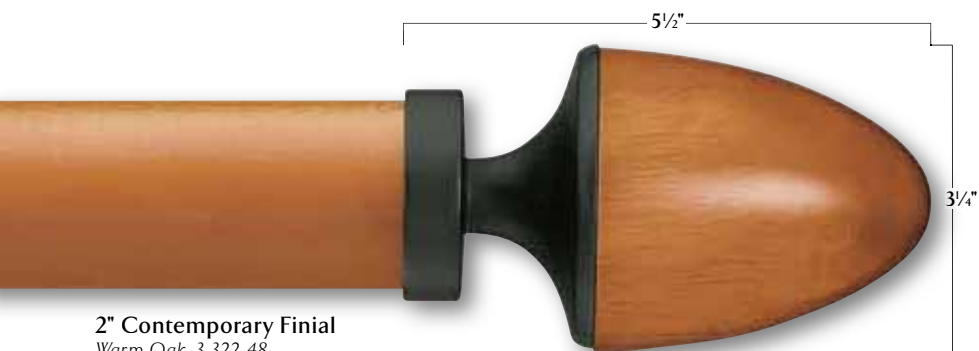

MISSION COLLECTION

2" Contemporary Finial
Warm Oak 3-322-48
Available in: (18), (48)