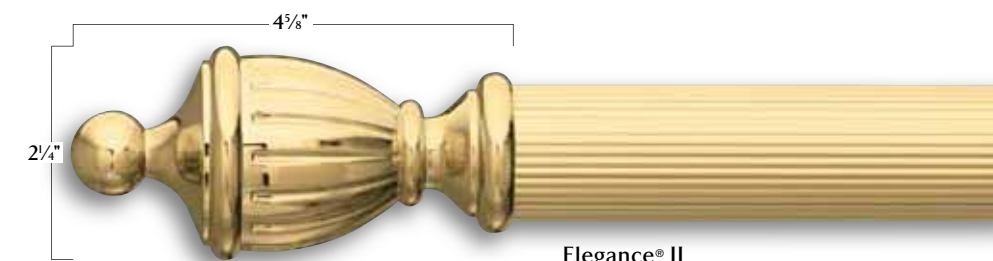

Elegance® II
1/2" 2-421-8