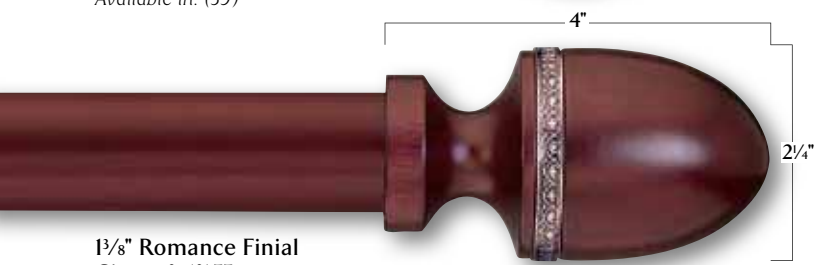

1 3/8" Romance Finial
Cherry 3-431-77
Available in: (48), (77)