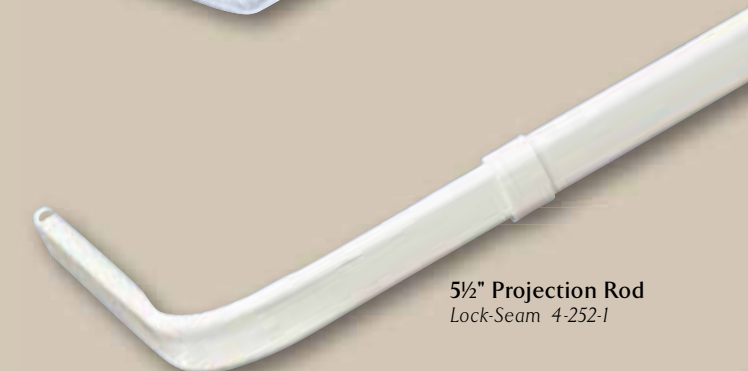

2 1/2" Projection Rod
Clear Single 4-122-1