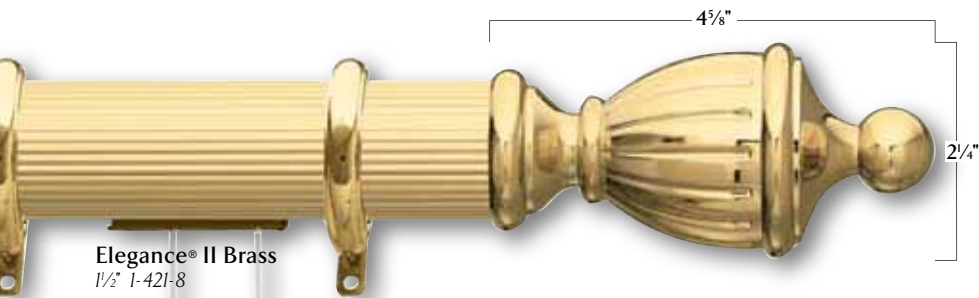

1 3/8" poles come in 6' & 8' lengths.
All sizes available in: (0), (39), (48), (77).
(77) also available in 4'

WOODWARE COLLECTION

2" Eminence Finial
Cherry 3-1448-77
Available in: (0), (77)

2" Mission Finial
Cherry 3-1458-77

2" Traditional Finial
Warm Oak 3-108-48
Available in: (00), (18), (48)

1 3/8" Decorative Finial
Cherry 3-541-77
Available in: (0), (77)

DECORATIVE TRAVERSE AND CAFÉ RODS

Alexandria® with Brass Crown Finial
1/2" 1-621-8

Elegance® II Brass
1/2" 1-421-8

Windsor
1/2" 1-541-85
Available in:
(8), (39), (45), (85)

Windsor
1/2" 1-541-45
Available in:
(8), (39), (45), (85)

ACCESSORIES

Metal Cafe Clips, Round
Brass Finish 5-740-8
Available in: (8), (78)
ID 1", OD 1 1/8", Hang 1 1/2"