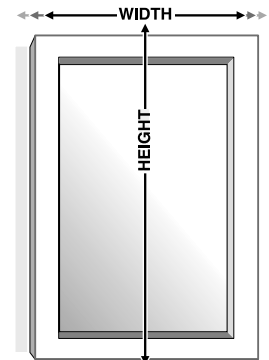

GRABER®

FOUNDATIONS

NOVEMBER 2019

How to Measure Cordless Faux Wood Blinds

Measure each window individually as size variances are common. Record width first, then height (also referred to as length) to the nearest $\frac{1}{8}$ ". Measure width from left to right, height from top to bottom, using a steel tape measure. Do not use a cloth tape.

Inside Mount

Inside mount blinds are installed inside the window casing. **Window casing must be at least the listed depths for inside mount blinds.**

| Type of Blind | Minimum Depth Mount (inches) | Depth Needed for Full Recess (inches) |
|--|------------------------------|---------------------------------------|
| Faux Wood—Headrail Only | 1 | 2 $\frac{5}{8}$ |
| Faux Wood—Headrail with Standard Valance | 1 | 3 $\frac{1}{8}$ |
| Faux Wood—Headrail with Decorative Valance | 1 | 3 $\frac{3}{4}$ |

1. Measure the exact inside width of the window casing from one inside edge to the other in three different places. Record the narrowest measurement.
2. Measure the exact height in three different places from top edge of opening to top of sill. Record the longest measurement.
3. Measure the window diagonally in two places as shown. If the two diagonal dimensions are not equal, we recommend an outside mount application for optimal function and aesthetics.
4. Do not take deductions. Allowances are made at the factory to ensure a perfect fit.

Outside Mount

Outside mount blinds are installed outside the window casing, covering an area larger than the window itself.

1. Measure the exact width to be covered. If window opening allows, overlap by at least 1 $\frac{1}{2}$ " on each side (3" total overlap) to ensure light control and privacy.
2. Measure the exact height to be covered, including desired overlap (typically from top edge of molding to bottom edge, or to top of sill if there is one).
3. The factory makes NO allowances on outside mount.