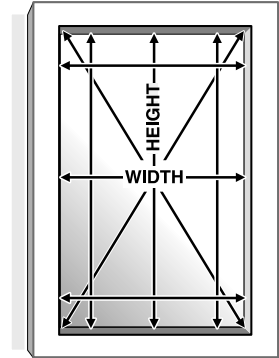

GRABER®

FOUNDATIONS

NOVEMBER 2019

How to Measure Cordless Faux Wood Blinds

Measure each window individually as size variances are common. Record width first, then height (also referred to as length) to the nearest $\frac{1}{8}$ ". Measure width from left to right, height from top to bottom, using a steel tape measure. Do not use a cloth tape.

Inside Mount

Inside mount blinds are installed inside the window casing. **Window casing must be at least the listed depths for inside mount blinds.**

| Type of Blind | Minimum Depth Mount (inches) | Depth Needed for Full Recess (inches) |
|--|------------------------------|---------------------------------------|
| Faux Wood—Headrail Only | 1 | 2 $\frac{5}{8}$ |
| Faux Wood—Headrail with Standard Valance | 1 | 3 $\frac{1}{8}$ |
| Faux Wood—Headrail with Decorative Valance | 1 | 3 $\frac{3}{4}$ |

1. Measure the exact inside width of the window casing from one inside edge to the other in three different places. Record the narrowest measurement.
2. Measure the exact height in three different places from top edge of opening to top of sill. Record the longest measurement.
3. Measure the window diagonally in two places as shown. If the two diagonal dimensions are not equal, we recommend an outside mount application for optimal function and aesthetics.
4. Do not take deductions. Allowances are made at the factory to ensure a perfect fit.

Outside Mount

Outside mount blinds are installed outside the window casing, covering an area larger than the window itself.

1. Measure the exact width to be covered. If window opening allows, overlap by at least 1 $\frac{1}{2}$ " on each side (3" total overlap) to ensure light control and privacy.
2. Measure the exact height to be covered, including desired overlap (typically from top edge of molding to bottom edge, or to top of sill if there is one).
3. The factory makes NO allowances on outside mount.