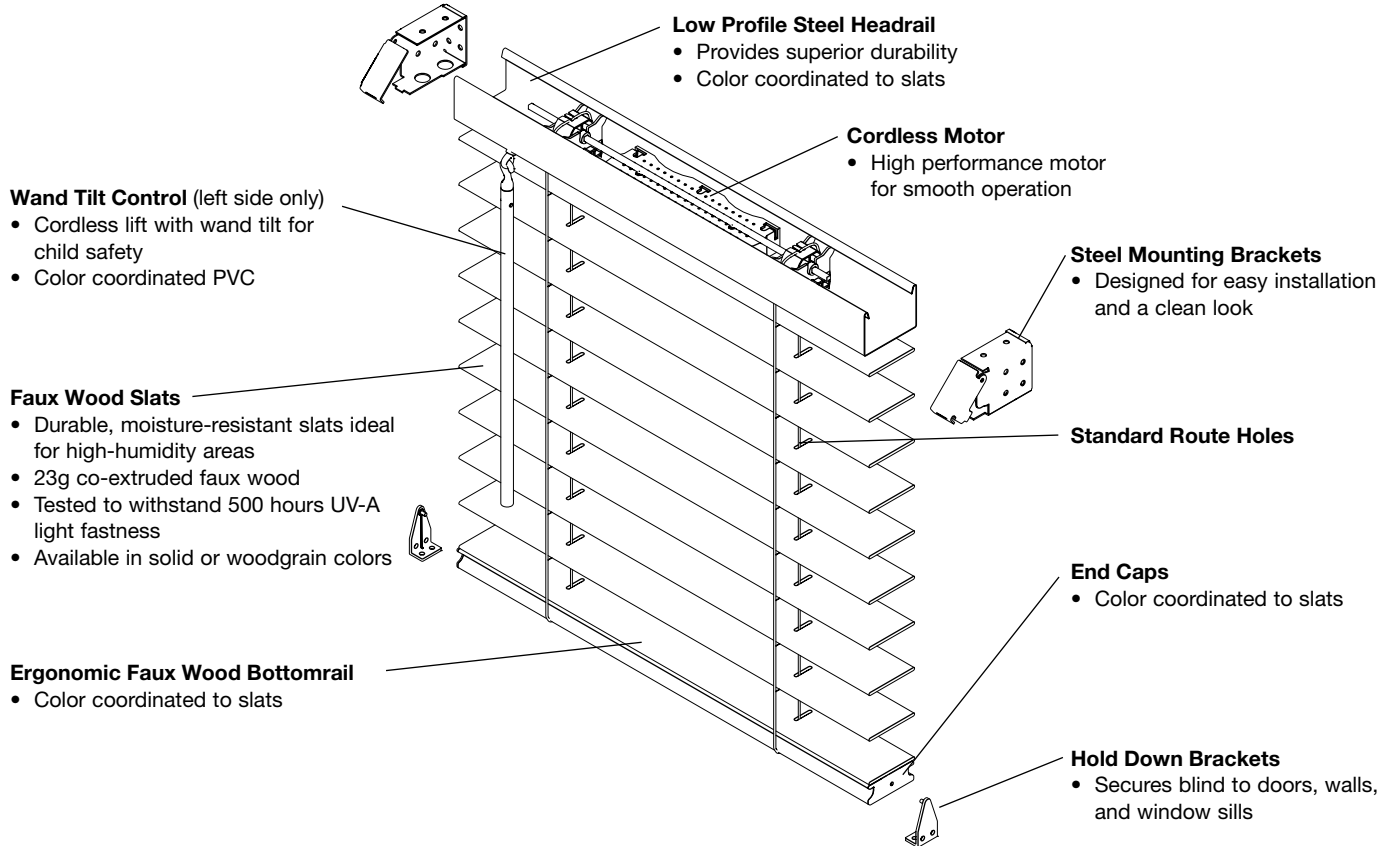

Cordless Faux Wood Blinds

Product Detail

Size Considerations

Minimum Blind Width (inches)	15½ inside mount* 15 outside mount
Maximum Blind Width (inches)	72½ inside mount* 72 outside mount
Minimum Blind Height (inches)	24
Maximum Blind Height (inches)	72

*½" deduction is taken on all inside mount blinds.

NOTE: There is a 1" length tolerance. There may be extra slats that rest on the bottomrail.

Finished Blind Width (inches)	Number of Ladders	Number of Lifts
15 to 18	2	2
18½ to 24	2	2
24½ to 30	3	2
30½ to 36	3	2
36½ to 42	4	4
42½ to 48	4	4
48½ to 54	5	4
54½ to 60	5	4
60½ to 66	6	4
66½ to 72	6	4

NOTE: On all inside mount blinds, take deduction BEFORE determining ladder and lift quantity.

Valance Options

- Available at no additional charge
- Special valance width available up to 108" without returns or 106½" with returns
- ½" to 3½" returns available on outside mount (2¾" default)
- ½" to 1¾" returns available on inside mount (½" default)