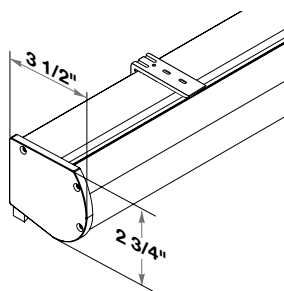

## CORDLESS AND SMART PULL MOUNTING DEPTH ILLUSTRATIONS

**Small Cassette Valance**  
1 1/2" Minimum Inside Mount

**Medium Cassette Valance**  
1 3/4" Minimum Inside Mount

**No valance\***  
2" Minimum Inside Mount