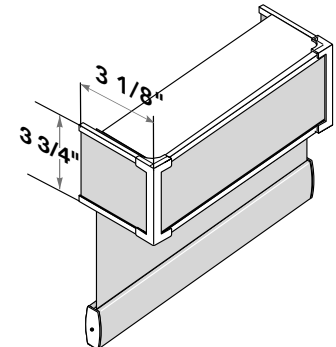

## CORDLESS AND SMART PULL MOUNTING DEPTH ILLUSTRATIONS

**Small Cassette Valance**  
1 1/2" Minimum Inside Mount

**Medium Cassette Valance**  
1 3/4" Minimum Inside Mount

**No valance\***  
2" Minimum Inside Mount