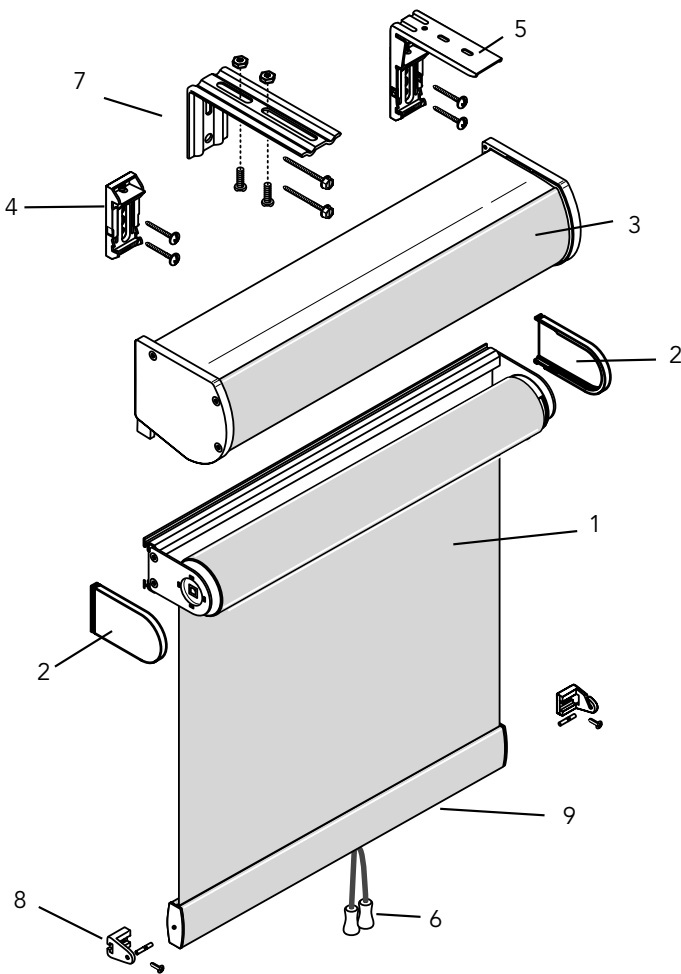

General Information

LIGHTWEAVES® CORDLESS SHADE PRODUCT DETAIL

1. Shade Fabric

- Roller styles ranging from light and dark colored solids to beautiful jacquard weaves
- Solar fabric ranges from 1%-25% openness, light filtering to blackout

2. Side Cover

- Provides a finished look to shades without a valance
- Provided with inside mount on Square-corner Valance
- Available in three colors: white, gray and brown; color-coordination is predetermined

3. Optional Valances

- Cassette Valance is a sleek, aluminum-extruded cassette system covered in fabric to match shade; easy to install
- Square-corner Valance also available

4. Installation Bracket

- Shade can be top or back mounted only
- Metal design

5. Cordless Cassette Valance Bracket (optional)

- Shade can be top or back mounted only
- Metal design

6. Decorative Tassels

- Facilitates easy operation and keeps fabrics clean
- Color-coordinated to shade fabric
- Optional wood tassels or clear hem grips

7. Projection Bracket (optional)

- Medium (3¼")
- Long (4")

8. Hold-Down Bracket (optional)

- Secures shade to door, wall, or window sill

9. Hem Bar

- Front – fabric covered
- Back – color-coordinated to shade fabric

10. Optional Scallop and Gimp (Roller Shade Only – Not Shown)

- Add a decorative scallop to personalize your shade
- Five scallop styles available
- Many gimps, trims and fringe to select from (must be ordered with scallop)

NOTE: All cordless shades need to be used on windows where the consumer can comfortably raise and lower the shade with their hand and have easy access. Very high or hard to reach windows should use continuous loop, Smart Pull or motorized shades, rather than cordless.