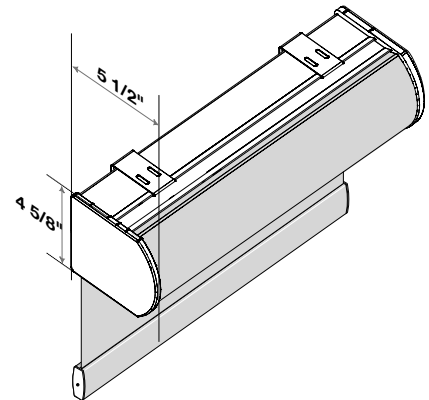

Large Cassette Valance
1 3/4" Minimum Inside Mount