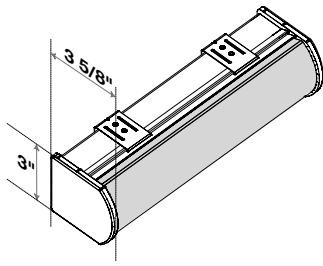

Size Considerations

CONTINUOUS-LOOP, MOTORIZED AND DUAL SHADE MOUNTING DEPTH ILLUSTRATIONS

The following diagrams illustrate the mounting depth requirements for shades mounted inside window casements.

Small Cassette Valance
1 3/8" Minimum Inside Mount