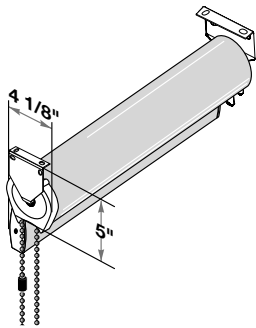

**Medium Cassette Valance**  
1 3/4" Minimum Inside Mount

**Large Cassette Valance**  
1 3/4" Minimum Inside Mount

**No valance\***  
4 1/8" Minimum Inside Mount  
3/4" Minimum Inside Side Mount

**Square-corner Valance**  
1 3/8" Minimum Inside Mount