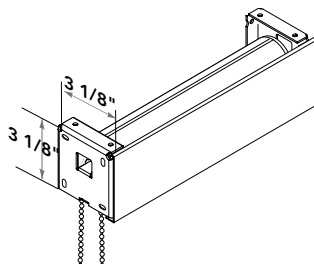

3" Fascia
2 3/4" Minimum Inside Mount
3/4" Minimum Inside Side Mount