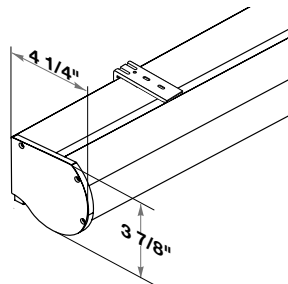

## CORDLESS AND SMART PULL MOUNTING DEPTH ILLUSTRATIONS

**Small Cassette Valance**  
1 1/2" Minimum Inside Mount

**Medium Cassette Valance**  
1 3/4" Minimum Inside Mount

**No valance\***  
2" Minimum Inside Mount