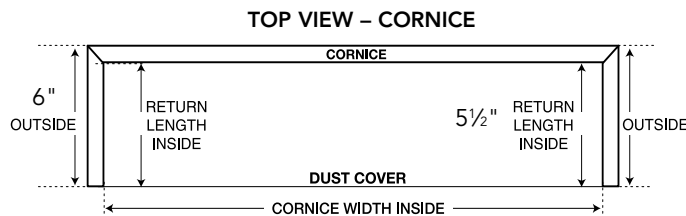

## FABRIC-WRAPPED CORNICES

**NOTE:**

Back inside measurements:  
Return measures: 5½" depth  
7½" height

**To Order a Fabric-wrapped Cornice:**

The fabric wrapped cornice will be produced to the inside cornice width (see Top View illustration below). The finished outside measurement of the fabric Cornice will be approximately 3" more than ordered width.