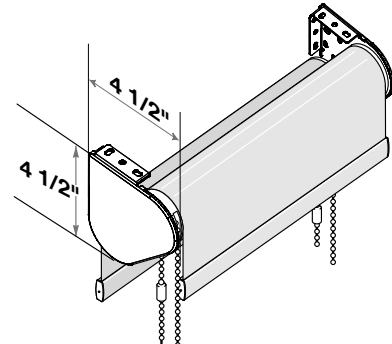

**Medium Cassette Valance**  
1 3/4" Minimum Inside Mount

**Large Cassette Valance**  
1 3/4" Minimum Inside Mount

**No valance\***  
4 1/8" Minimum Inside Mount  
3/4" Minimum Inside Side Mount

**Square-corner Valance**  
1 3/8" Minimum Inside Mount