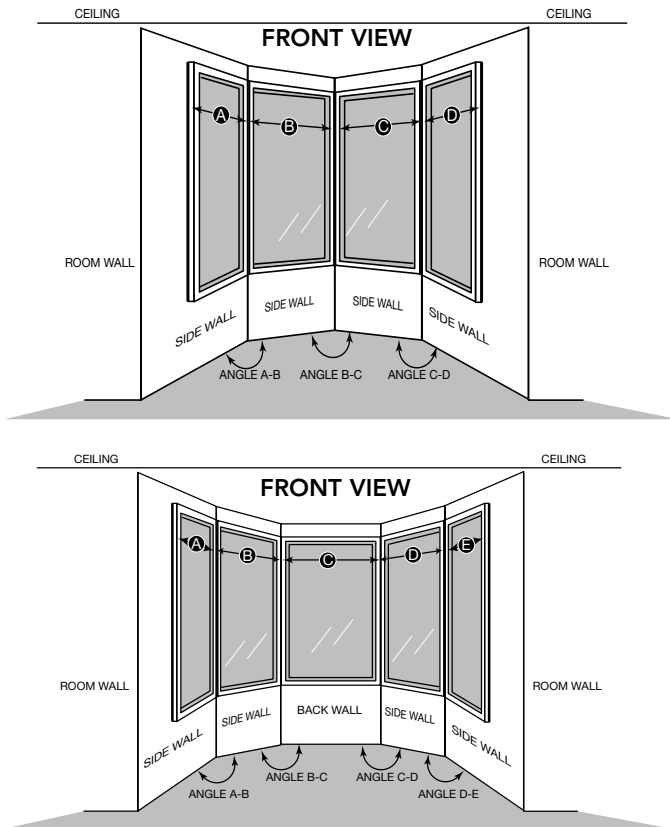

Five-sided Bay Window

Measure:

A & E: Width of side windows from the corners to the point you would like the shade to cover.

B, C & D: Width of each center window from corner to corner.

Angle A-B: Angle between windows (A) and (B).

Angle B-C: Angle between windows (B) and (C).

Angle C-D: Angle between windows (C) and (D).

Angle D-E: Angle between windows (D) and (E).

NOTE: Measure bay angle using protractor or angle finder, or use two business cards in bay corner as illustrated above and fax to customer service.