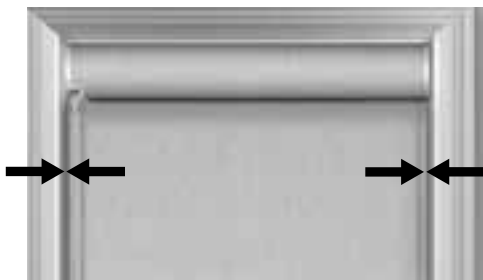

Smart Pull Inside mount light gap
Inside mounts, there is 1" of light gap on cord side and 1/2" on the opposite side.