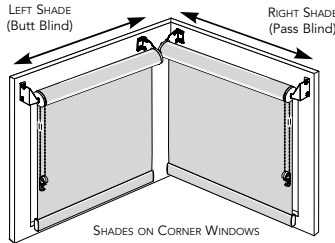

Measuring: For bay windows, supply all measurements  
 NOTE: Manufacturer will take deduction for bay or corner.

- Ordering: Price as standard shades, no additional surcharge
- When using this application there will be the normal light gap due to product tolerances as well as the light gap created by the corners or butting shades together.
  - Valances will create a larger gap between shades.
  - Dual Shades are not available with Bay or Corner Windows