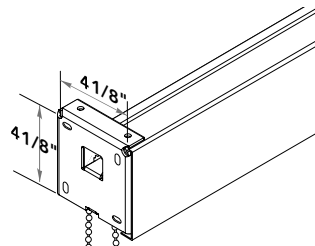

4" Fascia
3 3/4" Minimum Inside Mount
3/4" Minimum Inside Side Mount