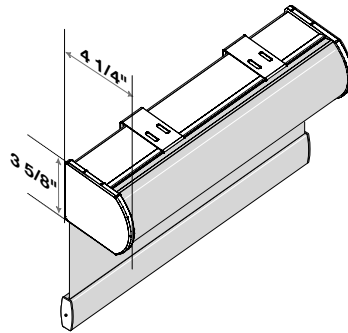

Medium Cassette Valance
1 3/4" Minimum Inside Mount