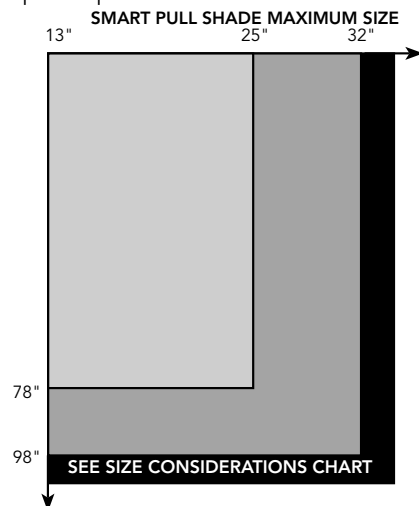

If shade width is at least	Maximum Height of Shade
13" but less than 25"	78"
25" but less than 32"	98"
For shades greater than 32", see Size Consideration charts