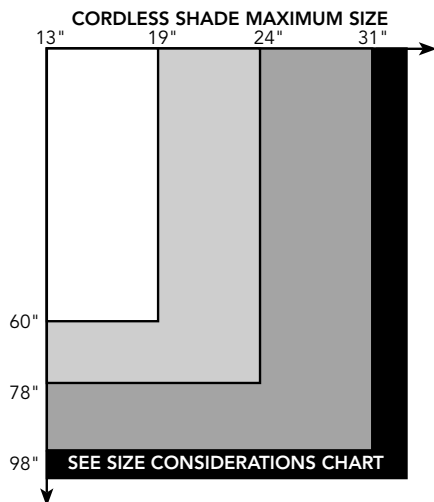

Dual Shades

The maximum size for Dual Shades is found using the Dual Shade column. Because two shades must fit into a single cassette valance, the Dual Shade requires the large cassette valance. Small and medium cassette valances are not available for Dual Shades.

Recommendation: For consistent look in a single room, we recommend the same size cassette valance be used for every shade. Use the largest shade to determine the smallest available cassette valance size for that room. For example, if the largest shade in the room requires a medium cassette valance, then it is recommended all shades in the room use a medium cassette valance. The cassette valance size can be specified during ordering.

Mounting depth requirements: see size considerations chart.

If shade width is at least	Maximum Height of Shade
13" but less than 19"	60"
19" but less than 24"	78"
24" but less than 31"	98"
For shades greater than 31", see Size Considerations charts