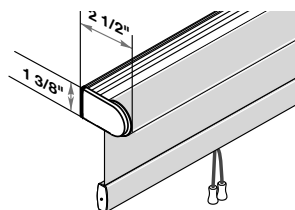

No valance*
2" Minimum Inside Mount