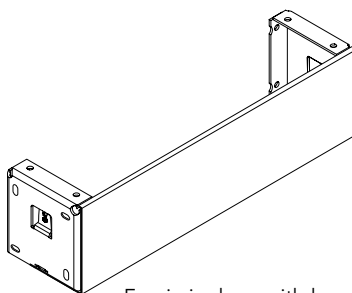

FASCIA

Fascia is show with brackets.

- **For surcharge, see Price Charts**
- Aluminum-extruded fascia is available in 3" and 4" sizes for Continuous-loop shades and 3" for motorized shades.
- Not available with Smart Pull, Cordless, Dual Shades and Continuous Fascia (one Fascia for multiple shades)
- Color coordinated end covers are provided for outside mount

NOTE: Fascia must be ordered at the same time as the shade; not available for purchase as valance only.

Fascia Colors

- Black 939
- Bronze Anodized 872
- Clear Anodized 875
- Vanilla 970
- White 871

Color coordinated end covers are provided for outside mounts.