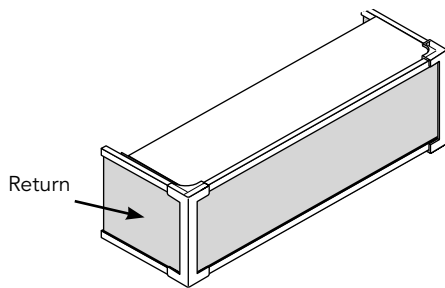

Shade Options

SQUARE-CORNER VALANCE

- **For surcharge, see Price Charts**
- A Square-corner PVC, channel panel valance is available for all shades
- Inside Mount Shades: Do **not** include returns unless specifically requested at time of order entry. Custom length returns are available from 1" - 6".
- The Square-corner Valance is not available with the Dual Shade.
- A valance only option is available for Continuous-loop shades; single valance is available up to 192" in width to cover multiple shades with a single valance. (The fabric will not be one continuous piece in these instances.)

NOTE: Returns can be trimmed to desired length with scissors.

CASSETTE VALANCE