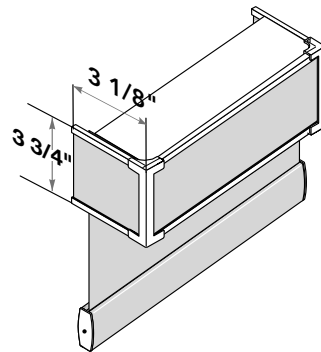

Square-corner Valance
1 3/8" Minimum Inside Mount