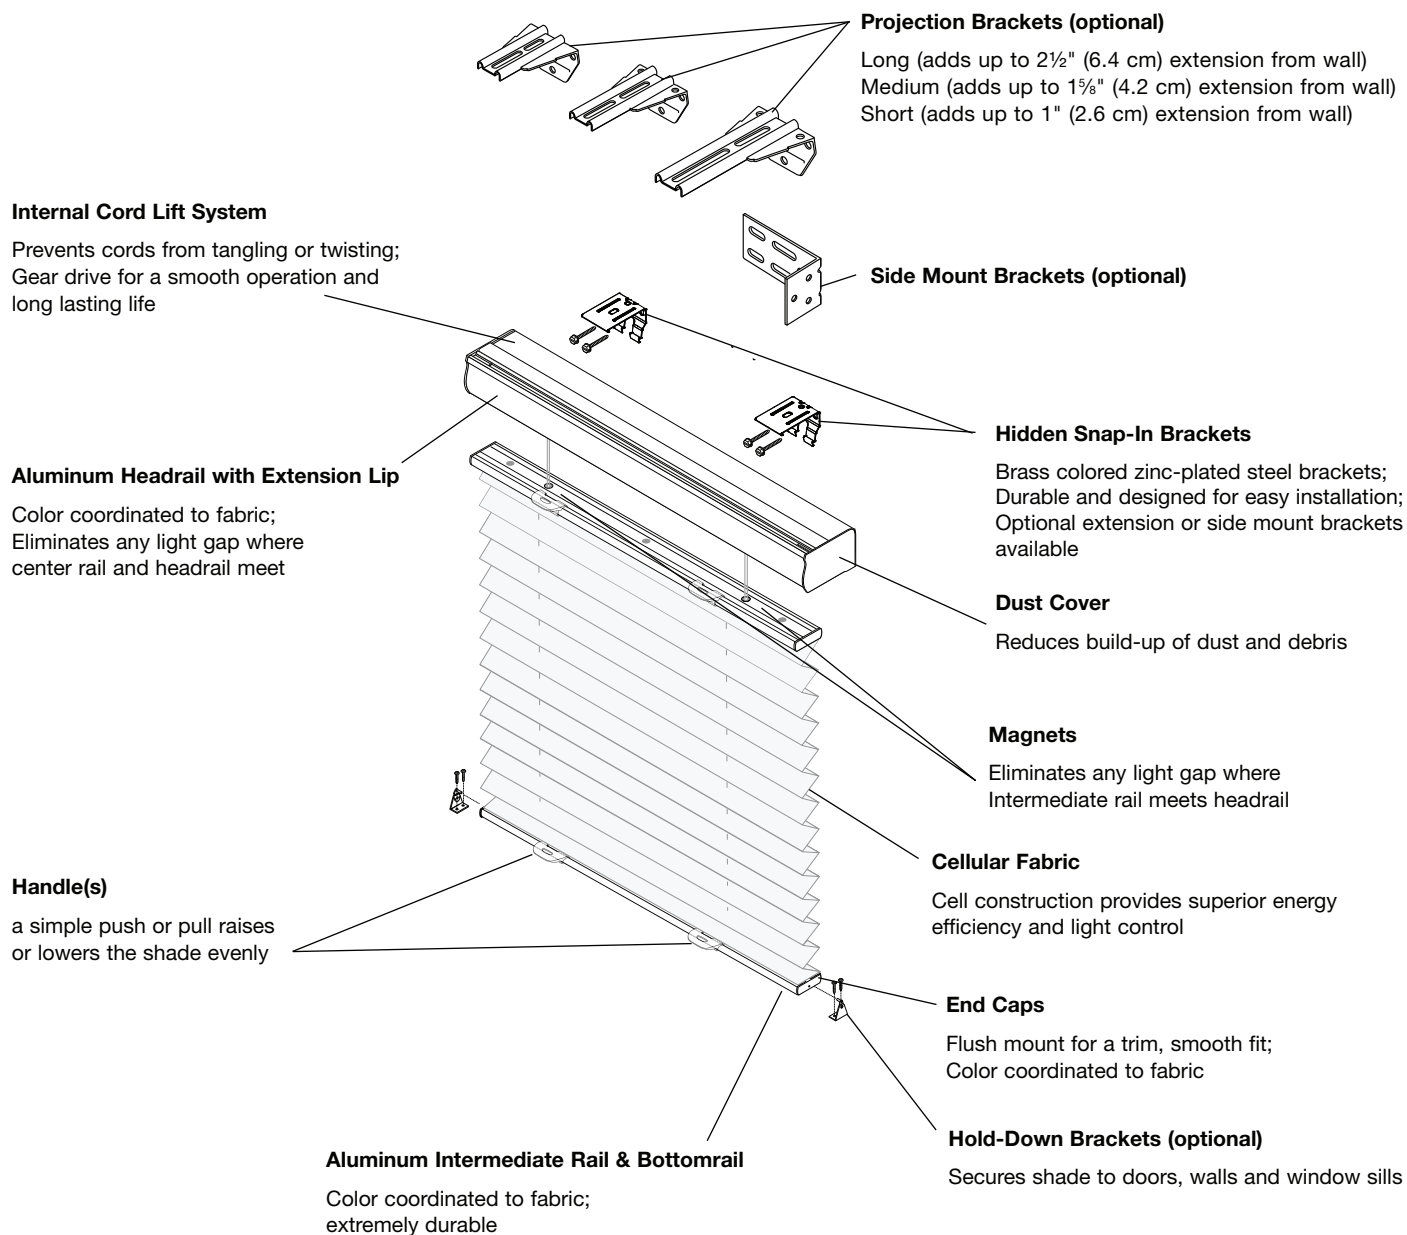

Secures shade to doors, walls and window sills

Cord Management Options

 <p>Cord Winder</p>	
<p>Decorative Cord Cleats</p> <div style="display: flex; justify-content: space-around;"> <div style="text-align: center;">  <p>Solid Brass</p> </div> <div style="text-align: center;">  <p>Antique Brass</p> </div> </div>	<div style="text-align: center;">  <p>Standard Clear Cord Cleats</p> </div>

General Information

Bottom Up/Top Down: Cordless Lift Product Detail

NOTE: Available with 1" (2.6 cm) or 2" (5.1 cm) Pleated; Shown as 1" (2.6 cm) Pleated.

NOTE: All Cordless Lift shades need to be used on windows where consumers can comfortably raise and lower the shade with their hands and have easy access.

General Information

Standard Cord Control Product Detail: Perfect-Vue™

NOTE: Shown as 1" (2.6 cm) Pleated and 3/8" (1.0 cm) Double Cell.

Cord Management Options

VIEW FROM BACK OF SHADE

EvenPleat® (optional)