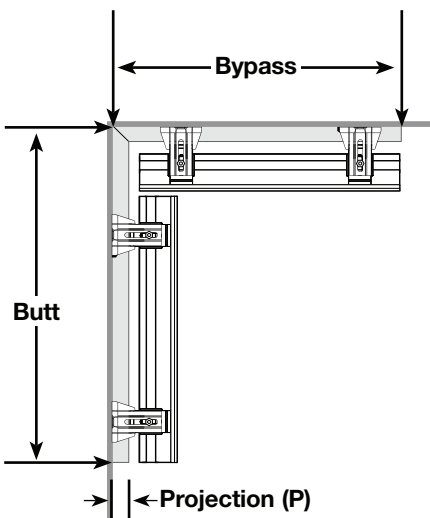

Mounting Above the Molding:

Measure the width of each window from the corner on the mounting surface to the point you would like to cover.

Projection measurement is the distance needed to clear any molding or obstructions that the shade will be mounted above.

NOTE: The **Projection (P)** distance is needed to correctly calculate deductions for installations where the shades will use shims or projection brackets to clear molding. All projection distances must match for correct deductions to be calculated.