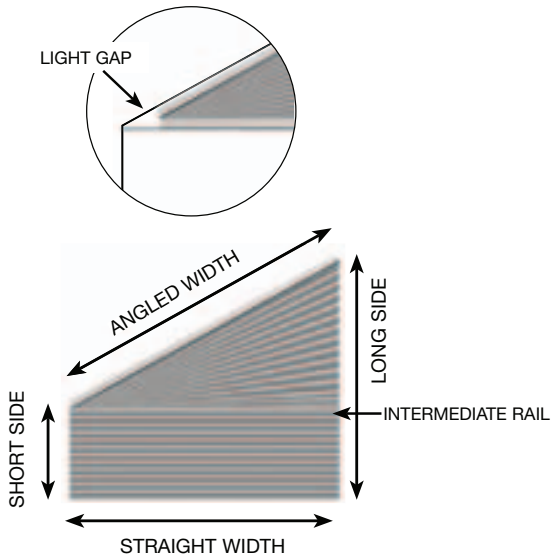

Options

Specialty Shapes: Angle Top

Note: Angle will not have loop tape.

- Price as a Standard Cord Control shade using angled width and longest side measurement; then add surcharge for total cost of shade. (see Options Pricing)
- Shade only lifts to intermediate rail, will not raise to complete angle
- Short side of angle height of 4" (10.2 cm) or less will be stationary
- As the low side measurement approaches 0" (0.0 cm), a light gap will exist to allow for the rails and fabrics to fit
- Lift cord is on low side of angle
- Not available with Privacy or Blackout Liner Only shades
- Only available with Standard Cord Control and 1" (2.6 cm) pleated fabric
- Side mount not available

Minimum Angled Width	12" (182.9 cm)
Maximum Angled Width	82" (208.3 cm)*
Minimum Short Side Height	0" (0.0 cm)
Minimum Long Side Height	12" (30.5 cm)
Maximum Long Side Height	96" (243.9 cm)
Maximum Angled Top Degree	60° (degrees)

*Maximum angled width determined by fabric width minus 2" (5.1 cm).