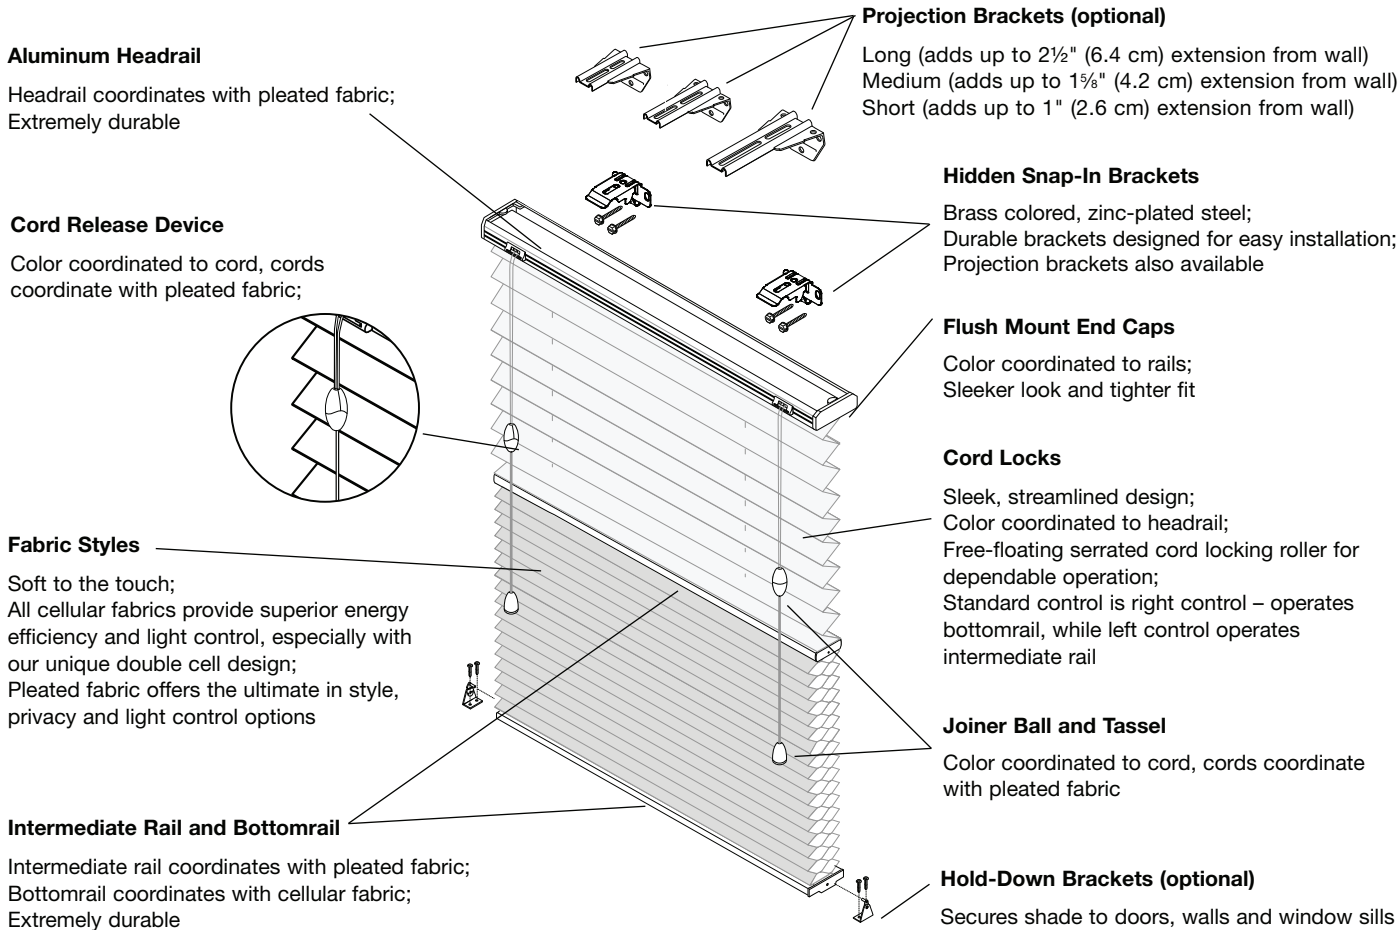

Secures shade to doors, walls and window sills

Cord Management Options

 <p>Cord Winder</p>	
<p>Decorative Cord Cleats</p> <div style="display: flex; justify-content: space-around;"> <div style="text-align: center;">  <p>Solid Brass</p> </div> <div style="text-align: center;">  <p>Antique Brass</p> </div> </div>	<div style="text-align: center;">  <p>Standard Clear Cord Cleats</p> </div>

General Information

Bottom Up/Top Down: Cordless Lift Product Detail

NOTE: Available with 1" (2.6 cm) or 2" (5.1 cm) Pleated; Shown as 1" (2.6 cm) Pleated.

NOTE: All Cordless Lift shades need to be used on windows where consumers can comfortably raise and lower the shade with their hands and have easy access.

General Information

Standard Cord Control Product Detail: Perfect-Vue™

NOTE: Shown as 1" (2.6 cm) Pleated and 3/8" (1.0 cm) Double Cell.

Cord Management Options

VIEW FROM BACK OF SHADE

EvenPleat® (optional)