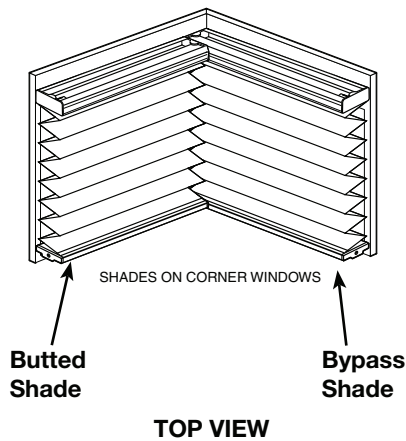

Options

Corner Windows

- **No charge**
- Made as individual shades
- Each shade will have its own control, we recommend opposite corners
- Indicate for each shade whether left or right and butt or bypass. The Bypass shade is mounted into the corner. The Butt shade is abutted to the other shade.
- Manufacturing will take appropriate deductions for proper fit. If you do not want manufacturing to take deductions, DO NOT order as a Corner shade.
- For Bottom Up/Top Down and Sun Up/Sun Down with Standard Cord Control the corner controls will be hard to reach
- **Cornices are not available on corner windows**