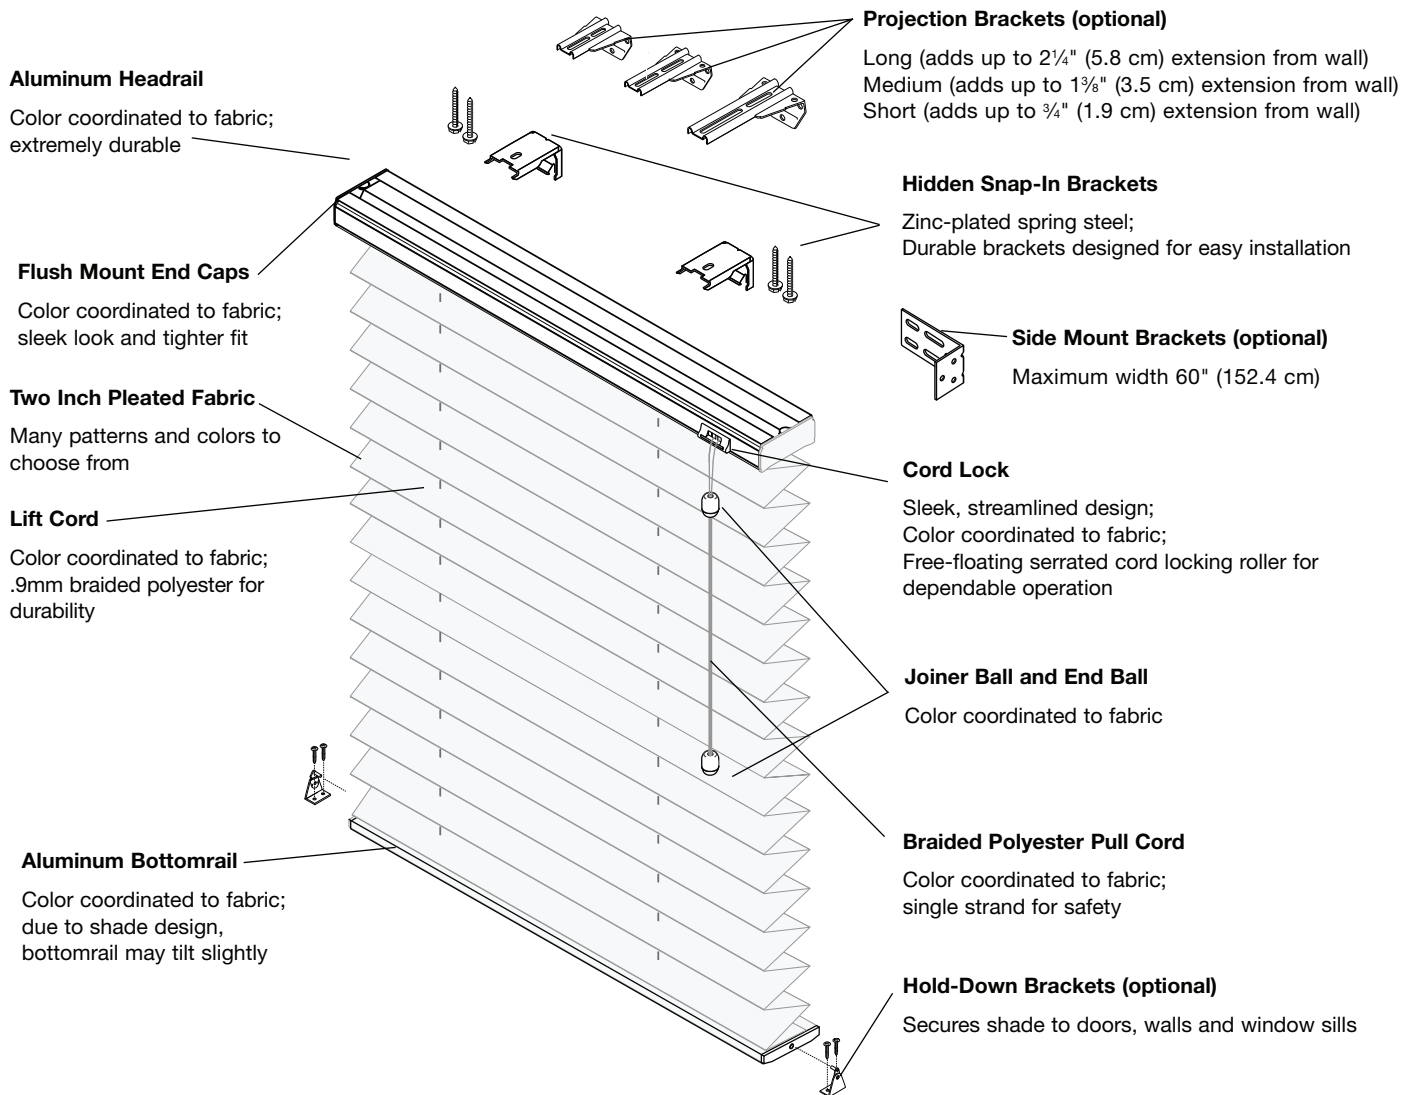

Cord Management Options

 <p>Cord Winder</p>	
 <p>Solid Brass</p>	 <p>Antique Brass</p>
 <p>Standard Clear Cord Cleats</p>	

EvenPleat Loop Tape (rear view of shade)

Ensures uniform pleat spacing from the top of
the shade to the bottom, guaranteed for life;
Color coordinated to the back of the fabric.

General Information

2" (5.1 cm) EvenPleat® Product Detail

Cord Management Options

EvenPleat Loop Tape (rear view of shade)

Ensures uniform pleat spacing from the top of the shade to the bottom, guaranteed for life; Color coordinated to the back of the fabric.