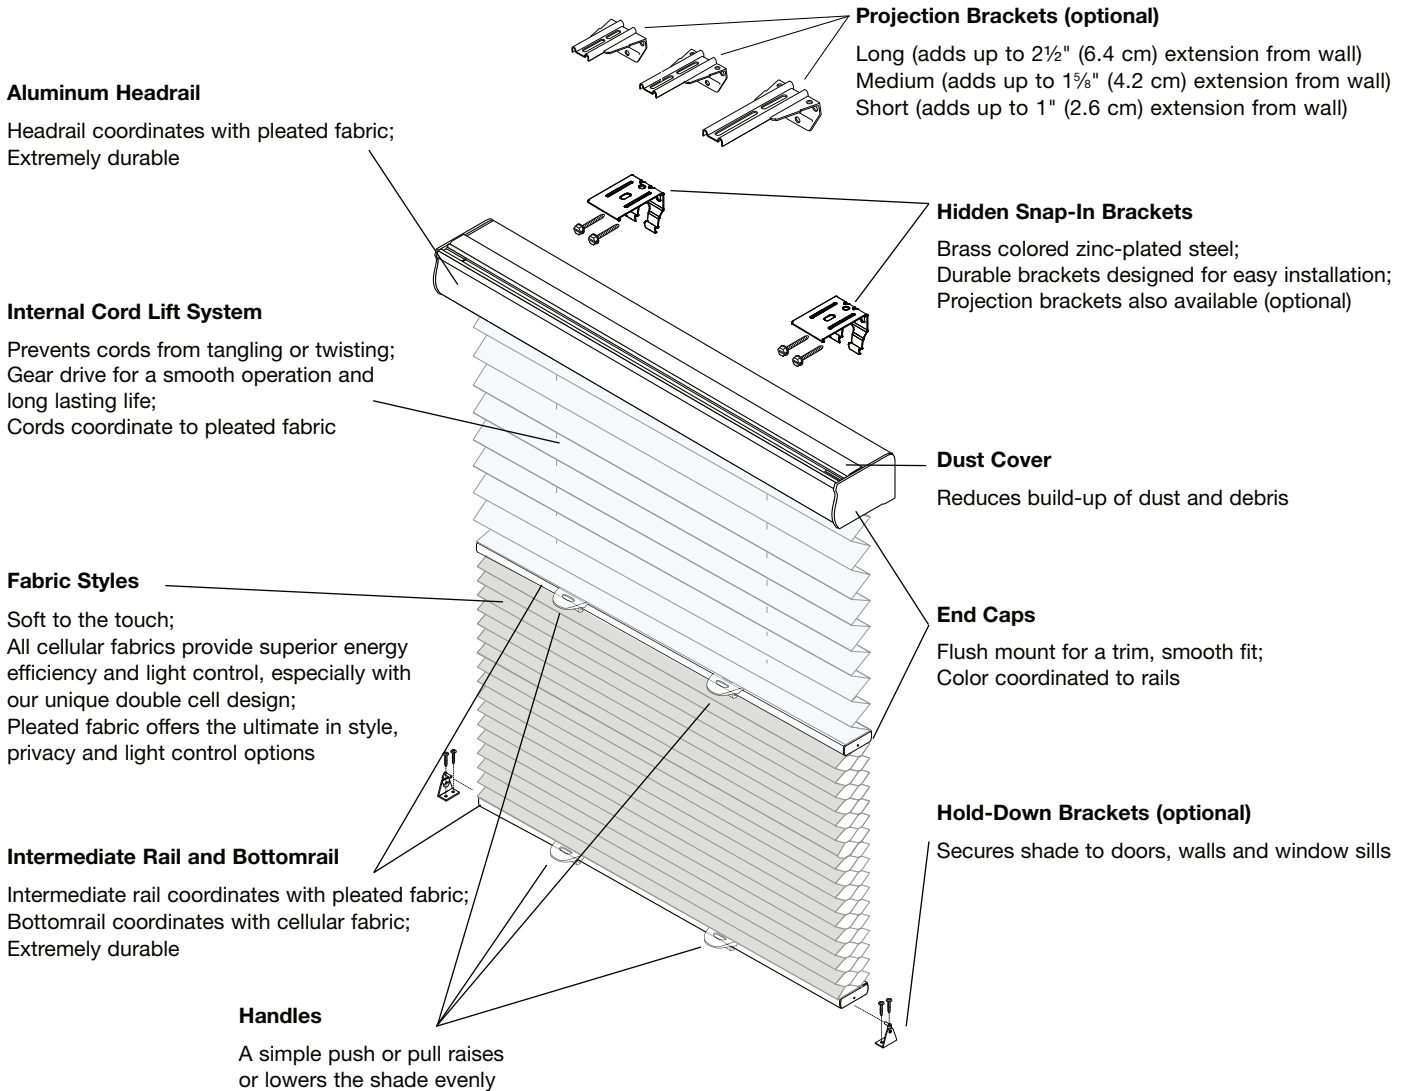

General Information

Standard Cord Control Product Detail: Perfect-Vue™

NOTE: Shown as 1" (2.6 cm) Pleated and 3/8" (1.0 cm) Double Cell.

Cord Management Options

VIEW FROM BACK OF SHADE

EvenPleat® (optional)

EvenPleat offers a unique ladder system to guarantee pleats will not flatten.

General Information

Cordless Lift Product Detail: Perfect-Vue™

NOTE: Shown as 1" (2.6 cm) Pleated and 3/8" (1.0 cm) Double Cell.