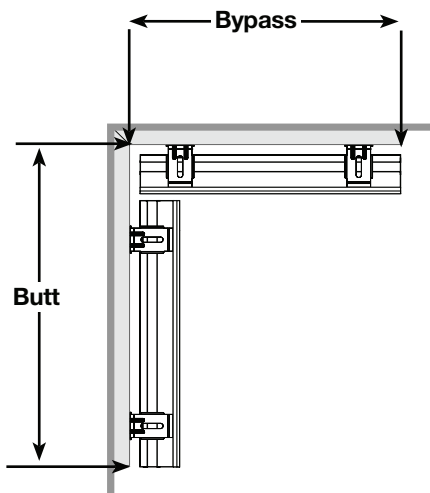

Measuring Information

Mounting on a Wall or Molding

Measure the width of each window from the corner on the mounting surface (molding or wall) to the point you would like to cover.