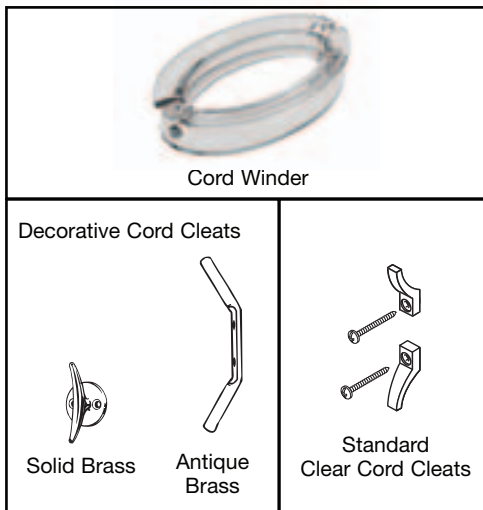

Cord Management Options

EvenPleat Loop Tape (rear view of shade)

Ensures uniform pleat spacing from the top of the shade to the bottom, guaranteed for life; Color coordinated to the back of the fabric.