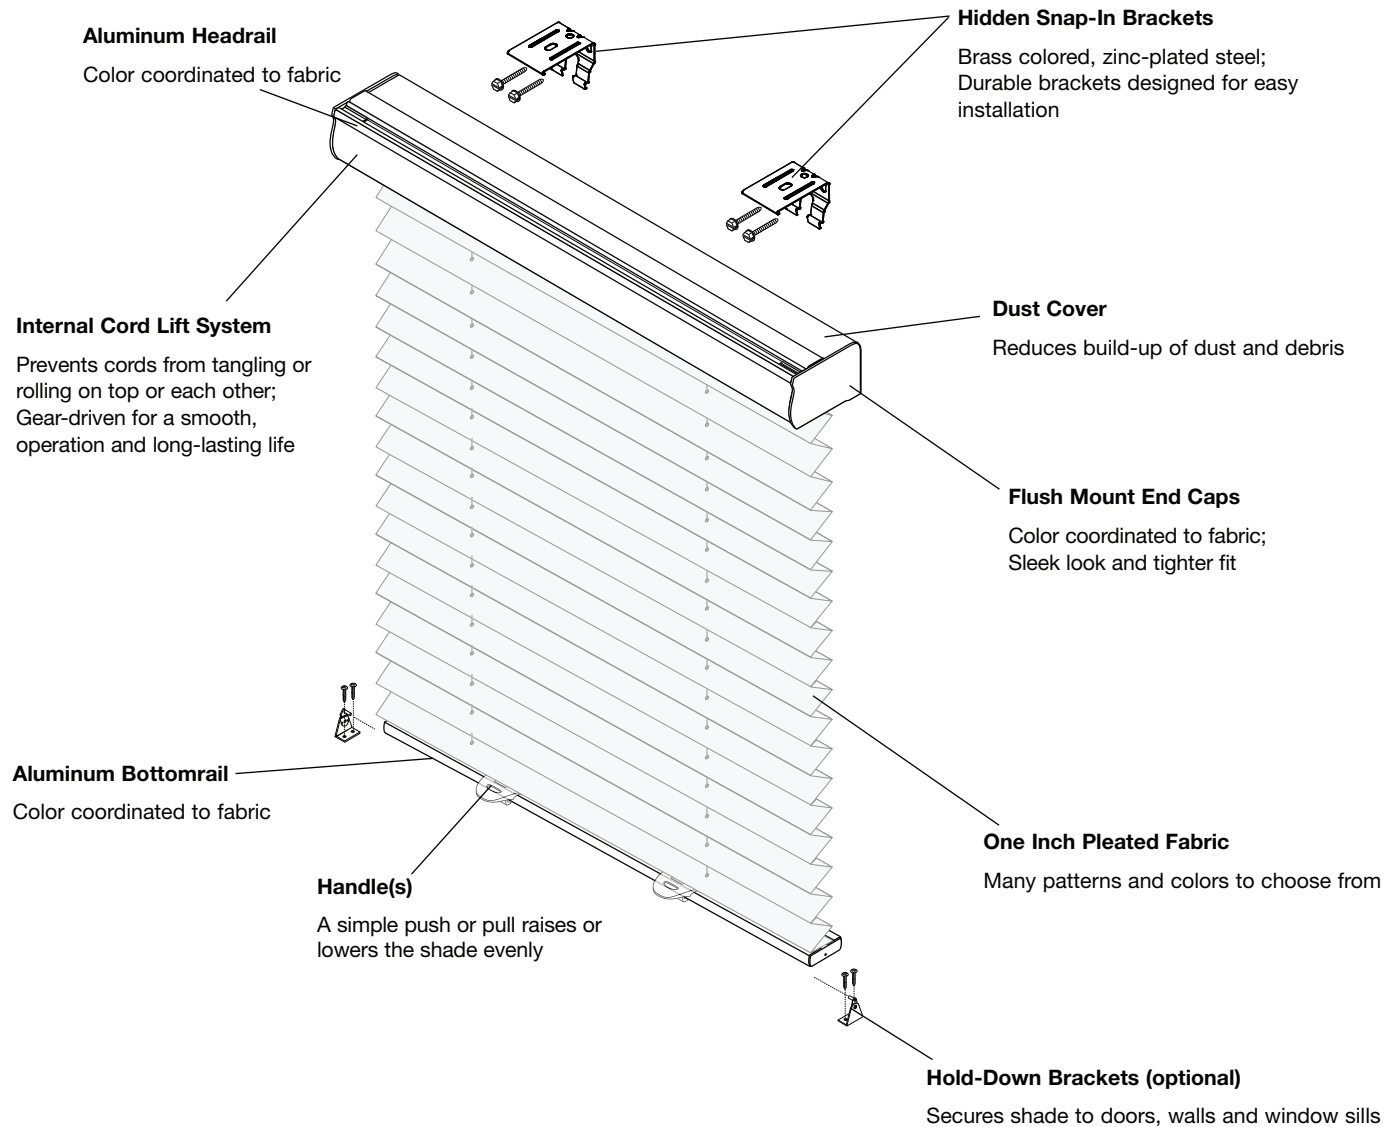

General Information

Cordless Lift Product Detail

NOTE: Available with 1" (2.6 cm) or 2" (5.1 cm) Pleated; Shown as 1" (2.6 cm) Pleated.

NOTE: Not available with the following fabrics: Brighton, Brighton FR, Geneva and Blackout liner.