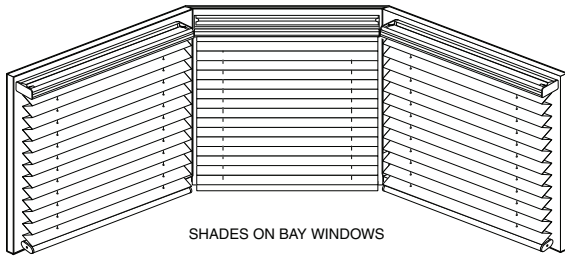

Options

Bay Windows

- **No charge**
- Made as individual shades.
- Each section will have its own control.
- Manufacturer will take appropriate deductions for proper fit. Do not order as bay window shade if you do not want manufacturing to take deductions.
- For Bottom Up/Top Down and Sun Up/Sun Down with Standard Cord Control the corner controls will be hard to reach
- **Cornices are not available on bay windows**