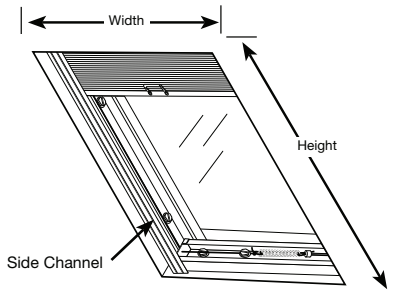

Options

Specialty Shapes: Angle Top

Note: Angle will not have loop tape.

- Price as a Standard Cord Control shade using angled width and longest side measurement; then add surcharge for total cost of shade. (see Options Pricing)
- Shade only lifts to intermediate rail, will not raise to complete angle
- Short side of angle height of 4" (10.2 cm) or less will be stationary
- As the low side measurement approaches 0" (0.0 cm), a light gap will exist to allow for the rails and fabrics to fit
- Lift cord is on low side of angle
- Not available with Privacy or Blackout Liner Only shades
- Only available with Standard Cord Control and 1" (2.6 cm) pleated fabric
- Side mount not available

Minimum Angled Width	12" (182.9 cm)
Maximum Angled Width	82" (208.3 cm)*
Minimum Short Side Height	0" (0.0 cm)
Minimum Long Side Height	12" (30.5 cm)
Maximum Long Side Height	96" (243.9 cm)
Maximum Angled Top Degree	60° (degrees)

*Maximum angled width determined by fabric width minus 2" (5.1 cm).

SkyTrack™ Skylight

Sky Pole

Sizes available:

3 - 6½ ft. (91.5 cm - 198.2 cm) and
5 - 9½ ft. (152.4 cm - 289.6 cm)

- For surcharge, see Options Pricing
- Price as Standard Cord Control shades and add surcharge
- Widths over 24¾" (62.9 cm) will have a center cord visible when the shade is open
- Includes white aluminum side channels
- Operates with handle on center rail
- Loop tape not available on EvenPleat® fabrics
- Brackets will be visible on an outside mount
- Skylight poles are telescoping and available upon request
- Side mounts not available
- Not available with Continuous-loop, Cordless, Motorized Lift or 2" (5.1 cm) EvenPleat fabrics