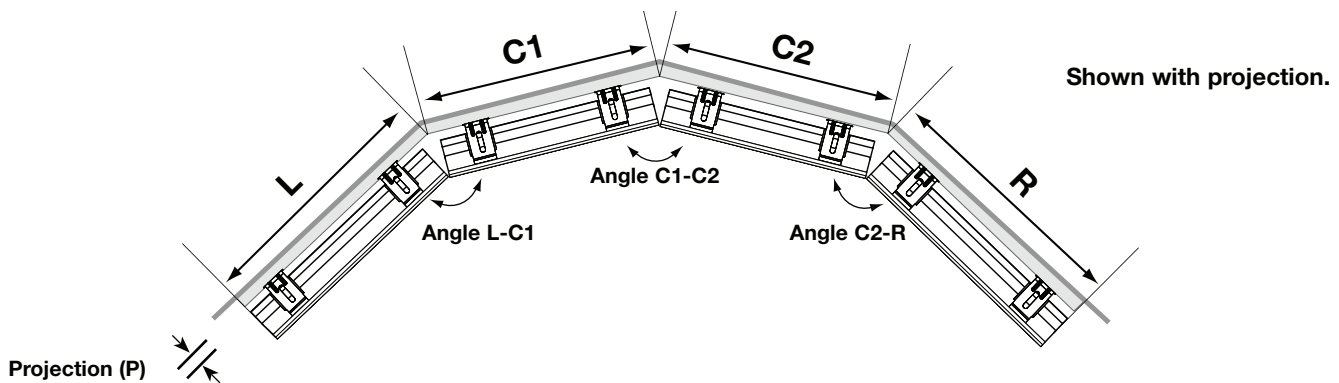

- Angle L-C1:** Angle between the (L) and (C1) windows.
Angle C1-R: Angle between the (C1) and (R) windows.
Projection: If needed: The depth of the trim or molding the shade will be mounted above.

Measuring Information: Four-sided Bay Window