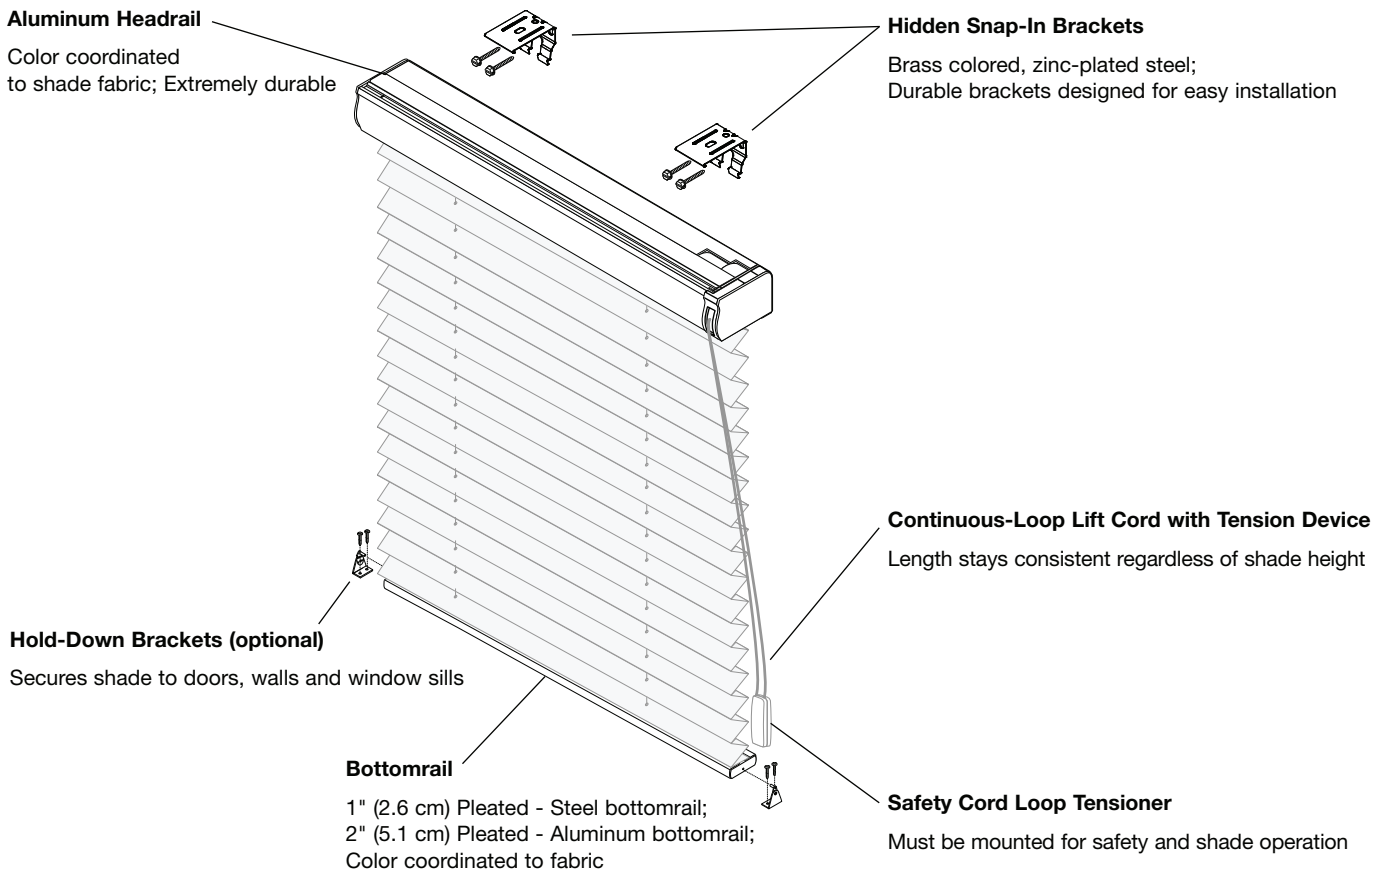

General Information

Continuous-loop Lift Product Detail

NOTE: Available with 1" (2.6 cm) or 2" (5.1 cm) Pleated; Shown as 1" (2.6 cm) Pleated.

EvenPleat® Loop Tape
(rear view of shade)

Ensures uniform pleat spacing from the top of the shade to the bottom, guaranteed for life; Color coordinated to the back of the fabric.

NOTE: Shades over 5000 sq. in. (3.2 sq. m) use a larger clutch ratio for easier lifting, but additional pulls are required to raise the shade.