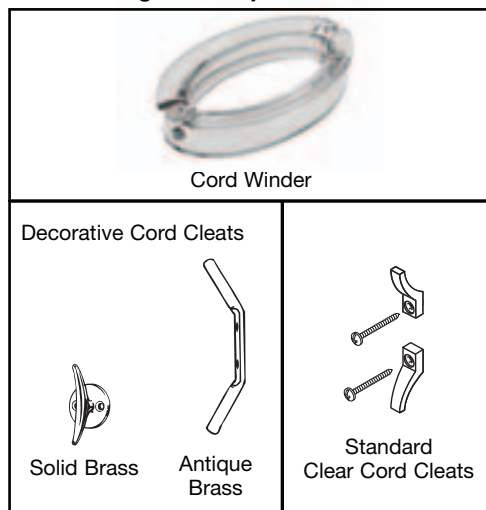

General Information

Bottom Up/Top Down: Cordless Lift Product Detail

NOTE: Available with 1" (2.6 cm) or 2" (5.1 cm) Pleated; Shown as 1" (2.6 cm) Pleated.

NOTE: All Cordless Lift shades need to be used on windows where consumers can comfortably raise and lower the shade with their hands and have easy access.

General Information

Standard Cord Control Product Detail: Perfect-Vue™

NOTE: Shown as 1" (2.6 cm) Pleated and 3/8" (1.0 cm) Double Cell.

Cord Management Options

VIEW FROM BACK OF SHADE

EvenPleat® (optional)