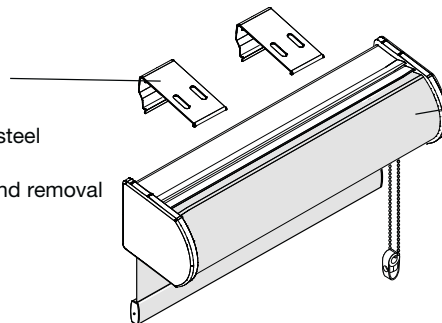

Optional Scallop and Gimp

(Roller shade only—not shown)

Cassette Valance—Optional

Cassette Valance Bracket

- Cannot be side mounted
- Brass-colored plated spring steel
- Hidden snap-in design
- Facilitates easy installation and removal