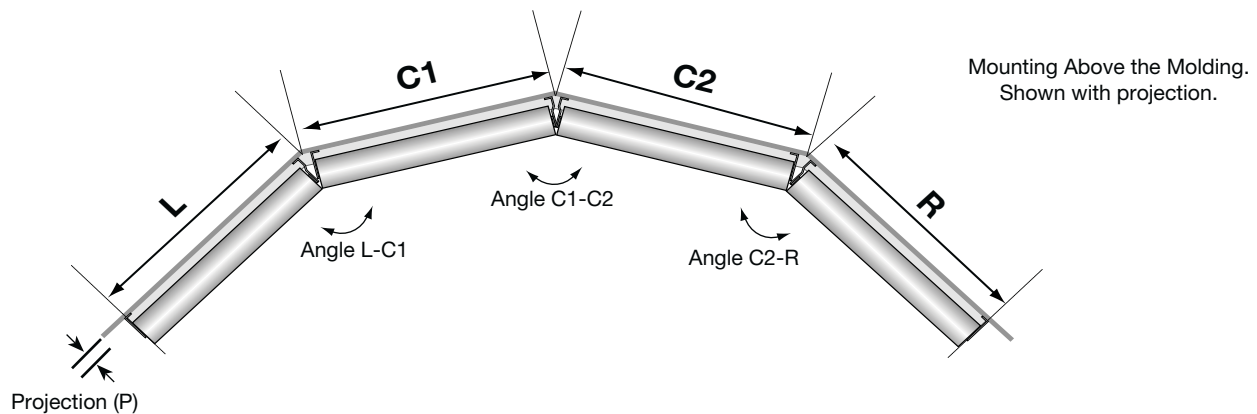

Angle L-C1: Angle between the (L) and (C1) windows.

Angle C1-R: Angle between the (C1) and (R) windows.

Projection: If needed: The depth of the trim or molding the shade will be mounted above.

Measuring Information: Four-Sided Bay Window