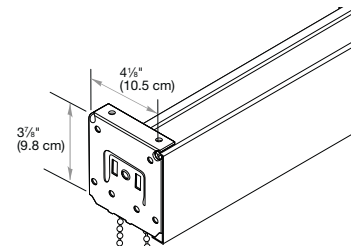

Contour Valance
2 7/16" (6.2 cm) Minimum Inside Mount
(return can be trimmed)

4" (10.2 cm) Fascia
3 3/4" (9.6 cm) Minimum Inside/Top Mount
1 1/2" (3.9 cm) Minimum Inside/Side Mount