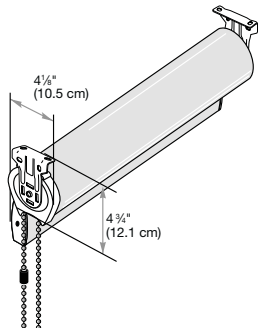

Small Cassette Valance
1 1/8" (3.5 cm) Minimum Inside Mount

Medium Cassette Valance
1 3/4" (4.5 cm) Minimum Inside Mount

Large Cassette Valance
1 3/4" (4.5 cm) Minimum Inside Mount

No Valance*
4 1/8" (10.5 cm) Minimum Inside/Top Mount