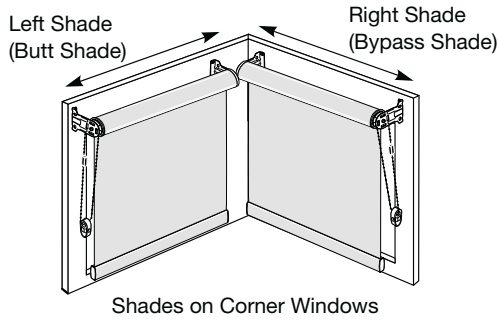

Options

Corner Windows

Illustration Shows Continuous-Loop Lift Shades

- **No charge**
- Made as individual shades
- Each shade will have its own control; we recommend opposite corners
- Indicate for each shade whether left or right and butt or bypass
- Bypass shade is mounted into the corner; butt shade is butted to the other shade
- Manufacturer will take appropriate deductions for proper fit; **DO NOT** order as a corner shade if you do not want manufacturer to take deductions
- Valances will create larger gap between shades