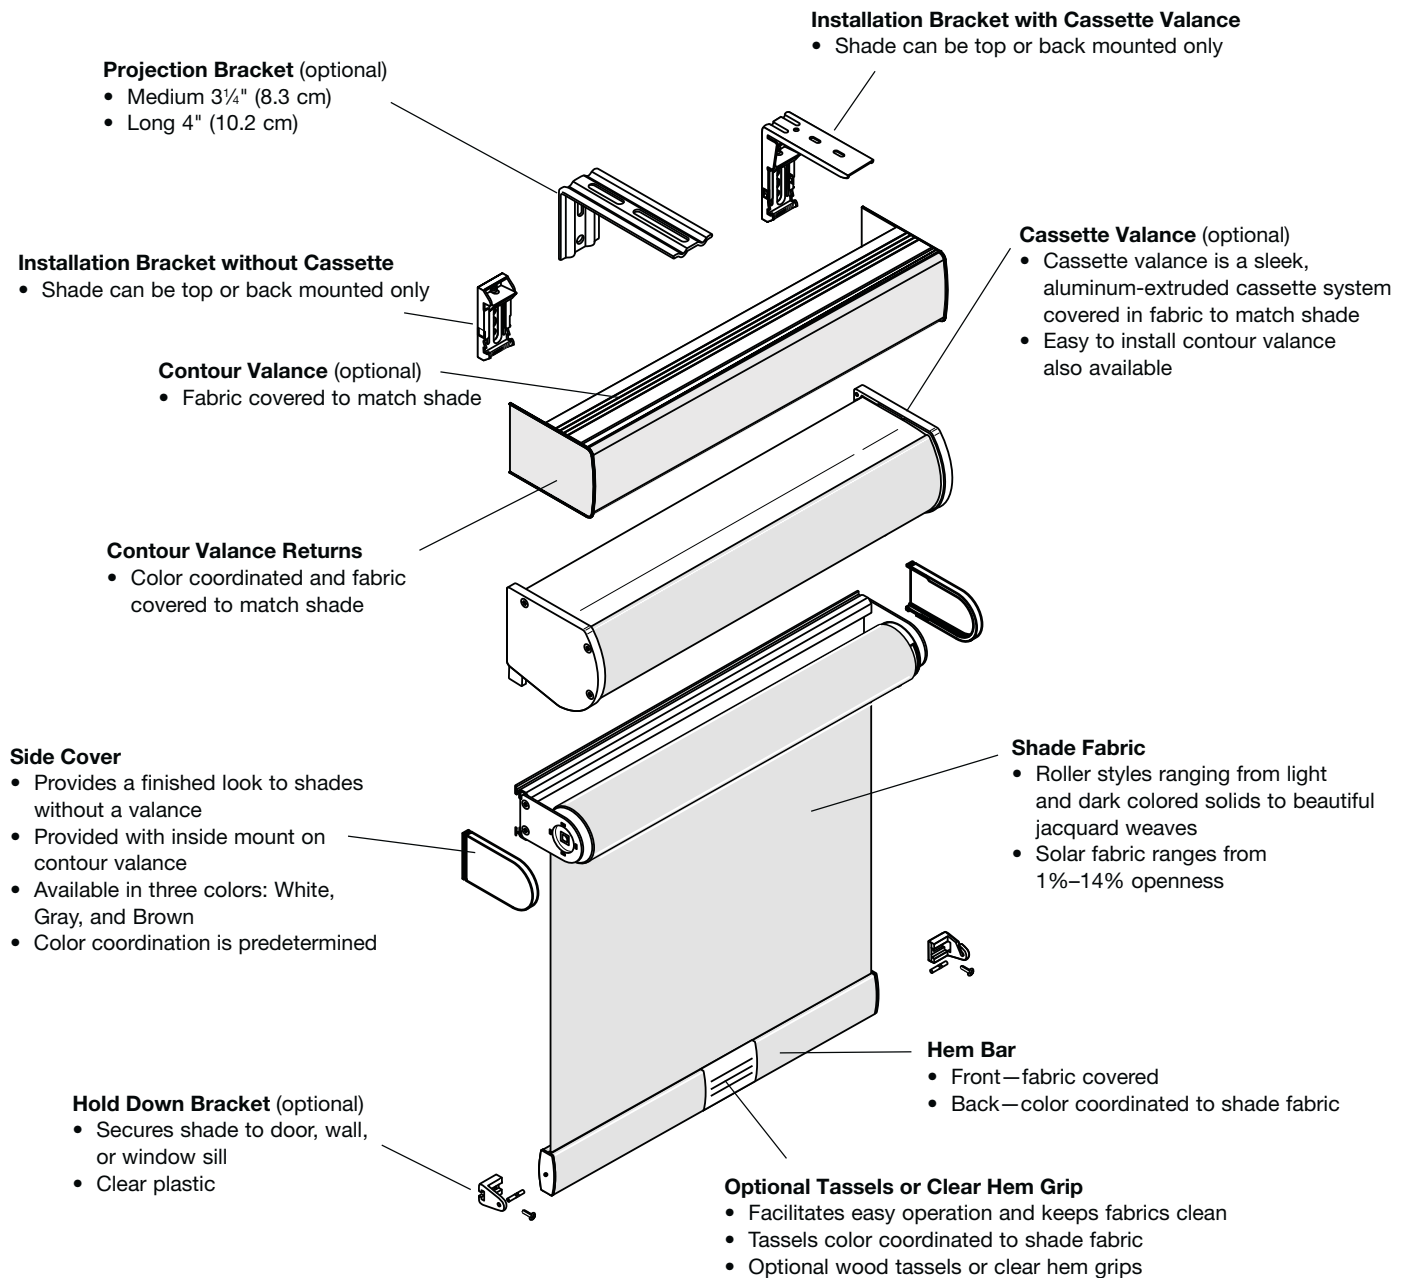

General Information

LightWeaves® Cordless Lift Shade Product Detail

NOTE: All cordless lift shades need to be used on windows where the consumer can comfortably raise and lower the shade with their hand and have easy access. Very high or hard-to-reach windows should use continuous-loop lift, Smart Pull lift or motorized lift shades, rather than cordless lift.