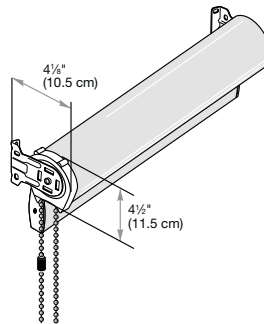

Small Cassette Valance
1 1/8" (3.5 cm) Minimum Inside Mount

Medium Cassette Valance
1 3/4" (4.5 cm) Minimum Inside Mount

Large Cassette Valance
1 3/4" (4.5 cm) Minimum Inside Mount

No Valance*
4 1/8" (10.5 cm) Minimum Inside/Top Mount