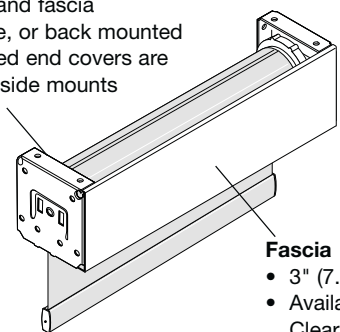

Fascia Valance—Optional

Fascia Bracket

- Secures shade and fascia
- Can be top, side, or back mounted
- Color coordinated end covers are provided for outside mounts

Fascia

- 3" (7.7 cm) and 4" (10.2 cm) sizes
- Available in Black, Bronze, Clear Anodized (Silver), Vanilla, and White
- Must order with shade

Contour Valance—Optional

Contour Valance Bracket

- Used for contour valance as an outside mount