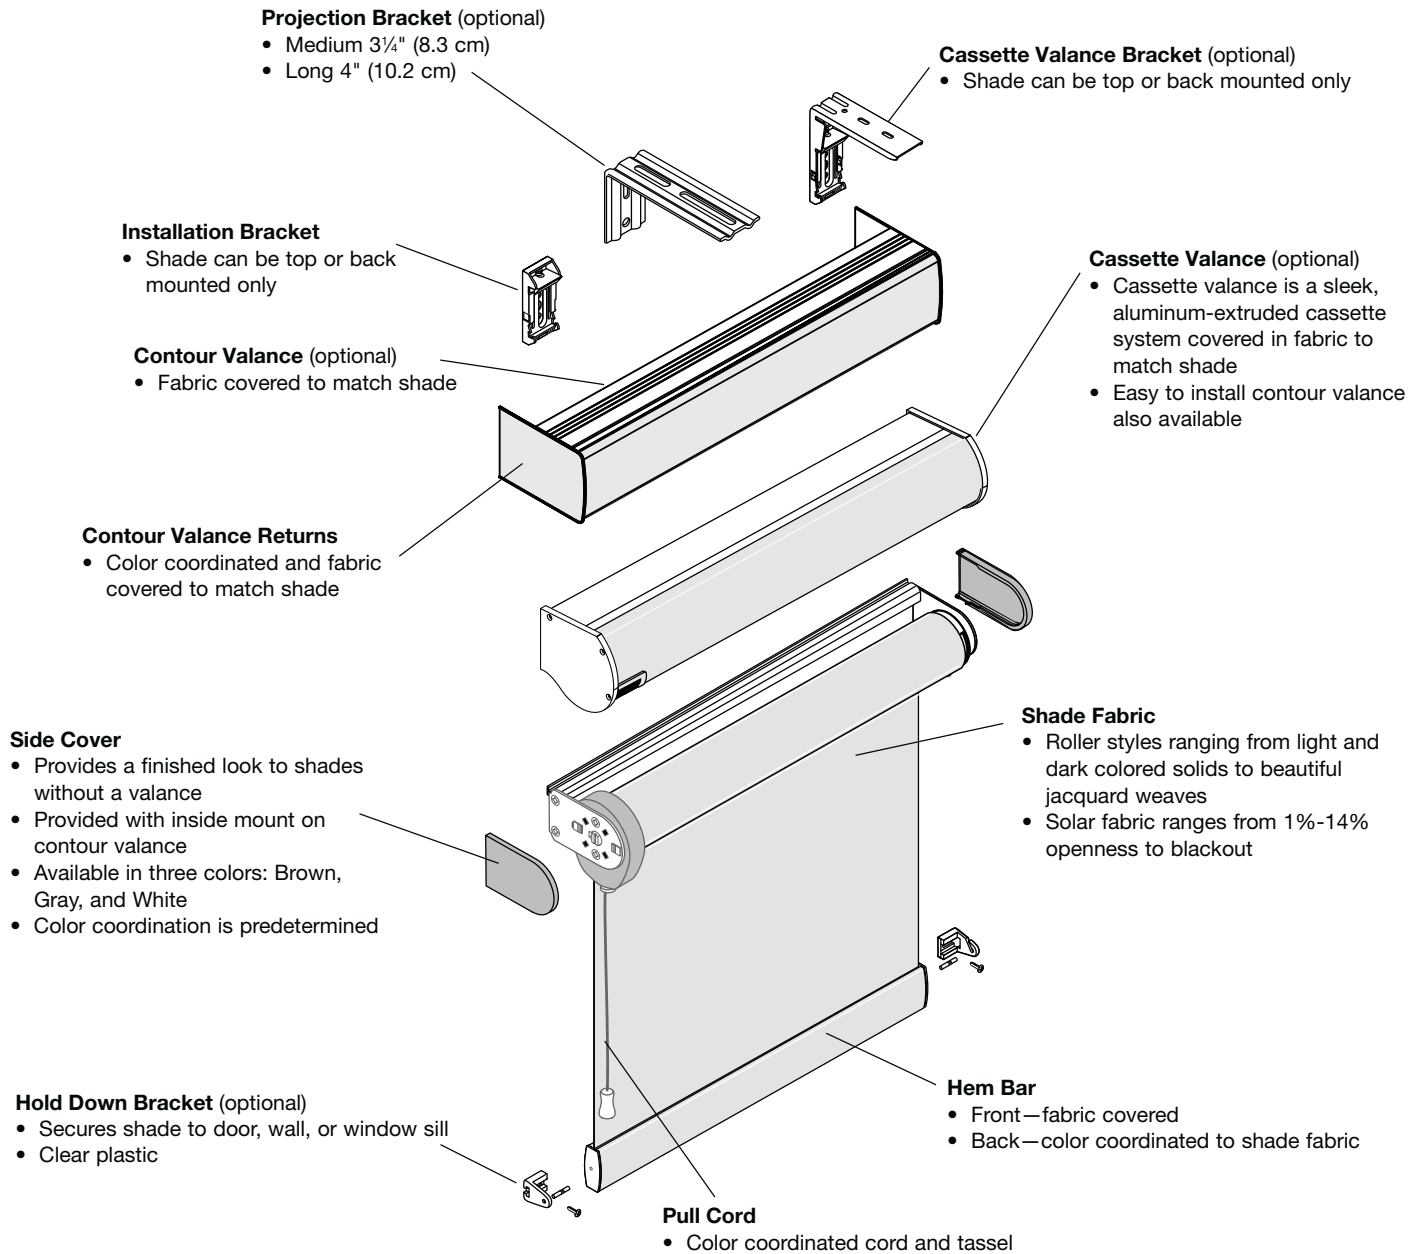

General Information

LightWeaves® Smart Pull Lift Shade Product Detail