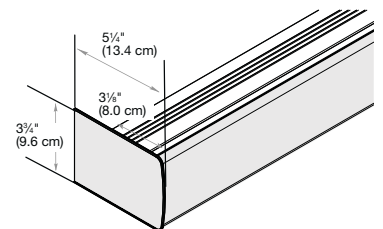

Cordless Lift and Smart Pull Lift: Mounting Depth Illustrations

Small Cassette Valance
1 1/2" (3.9 cm) Minimum
Inside Mount

Medium Cassette Valance
1 3/4" (4.5 cm) Minimum
Inside Mount

No Valance*
2" (5.1 cm) Minimum
Inside Mount