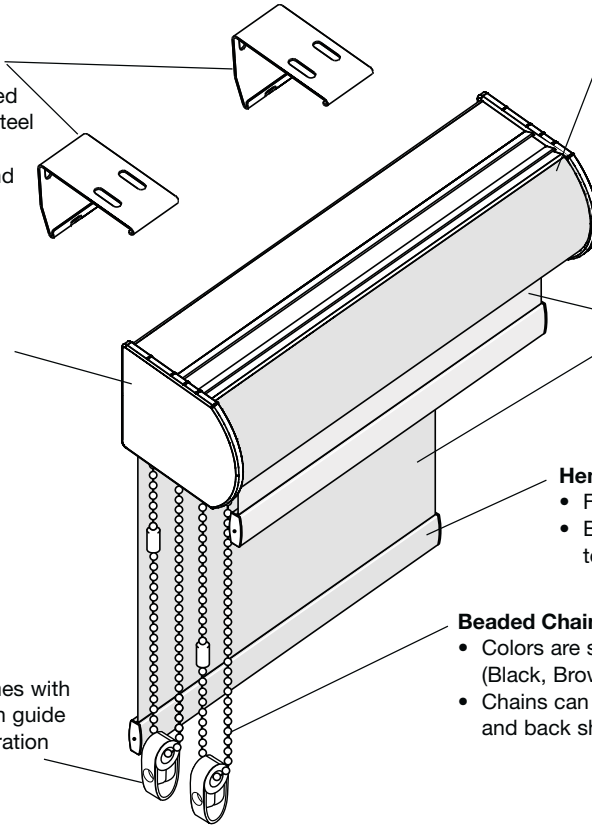

General Information

LightWeaves® Dual Shade Product Detail

Dual Shade Shown with Cassette Valance

Cassette Valance Brackets

- Shade cannot be side mounted
- Brass-colored plated spring steel
- Hidden snap-in design
- Facilitates easy installation and removal of shade

End Cover for Cassette Valance

- Conceals and coordinates bracket hardware
- Five colors: Black, Brown, Gray, Vanilla, and White
- Color coordination is matched to front shade

Chain Guide

- To enhance safety in homes with children or pets, the chain guide must be installed for operation

Cassette Valance

- Fabric-wrapped cassette end caps match the shade fabric
- The fabric for the cassette is selectable
- Large size available

Shade Fabric

- Roller and solar styles ranging from light and dark colored solids to beautiful jacquard weaves
- Solar fabric ranges from 1%–14% openness

Hem Bar

- Front of hem bar—fabric covered
- Back of hem bar—color coordinated to shade fabric

Beaded Chains

- Colors are selectable for front or back shade (Black, Brown, Gray, Stainless Steel, Vanilla, or White)
- Chains can be the same side or opposite sides of front and back shade

Dual Shade Shown without Cassette Valance

Dual Shade Bracket

(without cassette valance)

- Side, ceiling, or back mount
- Color coordinated to shade fabric

Bracket Cover

(without cassette valance)

- Conceals and coordinates bracket hardware
- Four colors: Black, Gray, Vanilla, and White
- Color coordination is matched to front shade

Chain Guide

- To enhance safety in homes with children or pets, the chain guide must be installed for operation