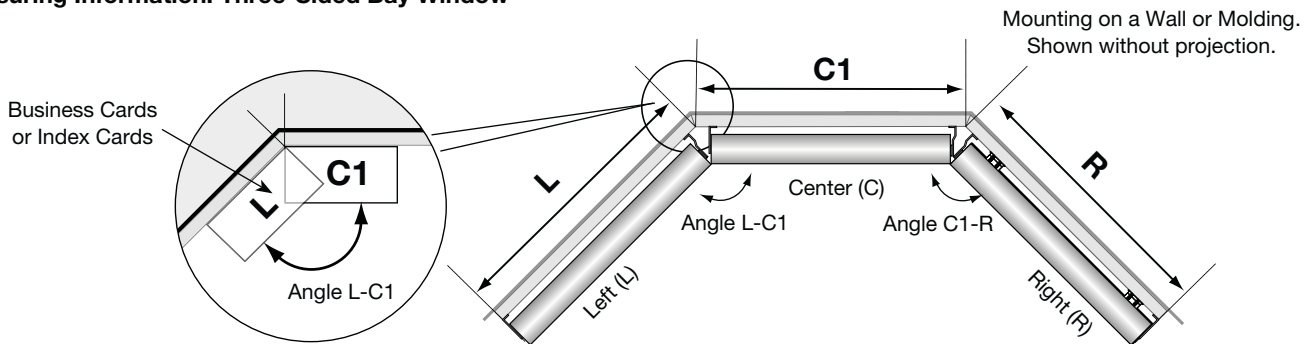

Measuring Information: Three-Sided Bay Window

Measure:

L and R: Width of each side window from the corners on the mounting surface to the point you would like to cover.

C1: Width of the center window on the mounting surface from corner to corner.

Angle L-C1: Angle between the (L) and (C1) windows.

Angle C1-R: Angle between the (C1) and (R) windows.

Projection: If needed: The depth of the trim or molding the shade will be mounted above.