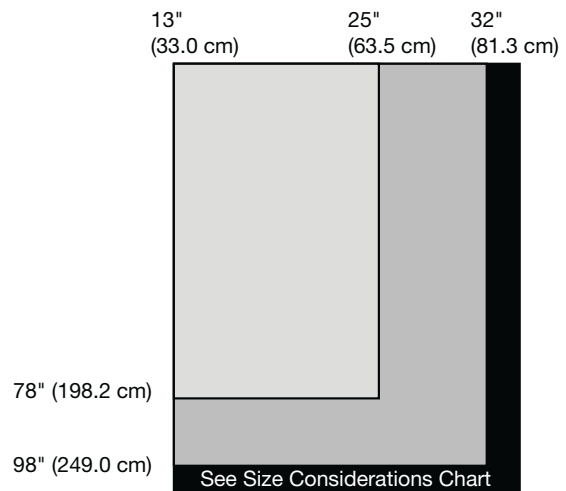

Oeko-Tex is a registered trademark of the Oeko-Tex Association.

Size Considerations

Maximum Shade Size

Cordless Lift Shade Maximum Size

If Shade Width is at Least inches (cm)	Maximum Height of Shade inches (cm)
13 (33.0) but less than or equal to 19 (48.3)	60 (152.4)
19½ (48.6) but less than or equal to 24 (61.0)	78 (198.2)
24¾ (61.3) but less than or equal to 31 (78.7)	98 (249.0)
For shades greater than 31" (78.7 cm), see size considerations charts	

Smart Pull Lift Shade Maximum Size

If Shade Width is at Least inches (cm)	Maximum Height of Shade inches (cm)
13 (33.0) but less than or equal to 25 (63.5)	78 (198.2)
25½ (63.8) but less than or equal to 32 (81.3)	98 (249.0)
For shades greater than 32" (81.3 cm), see size considerations charts	

Follow these easy steps to determine maximum shade size and valance size from the maximum shade size tables:

1. Determine your fabric style, shade size, control type, and cassette valance (or no cassette valance) requirement.
2. Find the fabric in the first column.
3. Follow the fabric row to the appropriate control type section (continuous-loop lift, dual shade, motorized lift, cordless lift, or Smart Pull lift).
4. Determine if your shade size is within the normal fabric orientation size range.
5. Identify the appropriate size cassette valance or contour valance for your shade size.
6. If your shade size is larger than either the maximum width or height range, your fabric may be able to be turned width for height for larger shades. Use the fabric turned width for height tables to determine this maximum size.