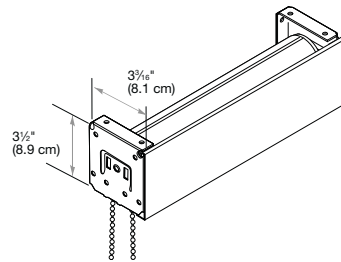

3" (7.7 cm) Fascia
2 3/4" (7.0 cm) Minimum Inside/Top Mount
3/4" (2.0 cm) Minimum Inside/Side Mount