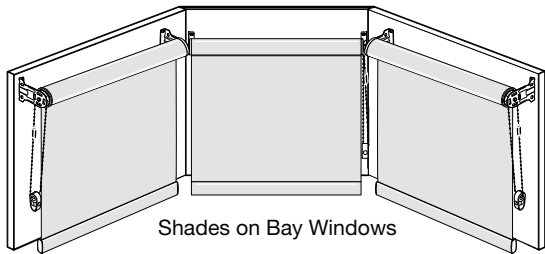

Options

Bay Windows

- **No charge**
- Made as individual shades
- Each section will have its own control
- Manufacturer will take appropriate deductions for proper fit; DO NOT order as a bay window shade if you do not want manufacturer to take deductions
- **Valances will create a larger gap between shades**