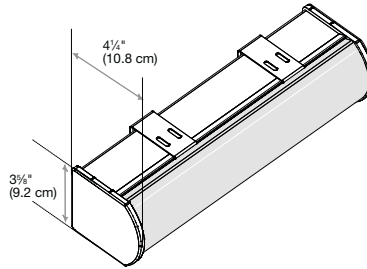

Medium Cassette Valance
1 3/4" (4.5 cm) Minimum Inside Mount