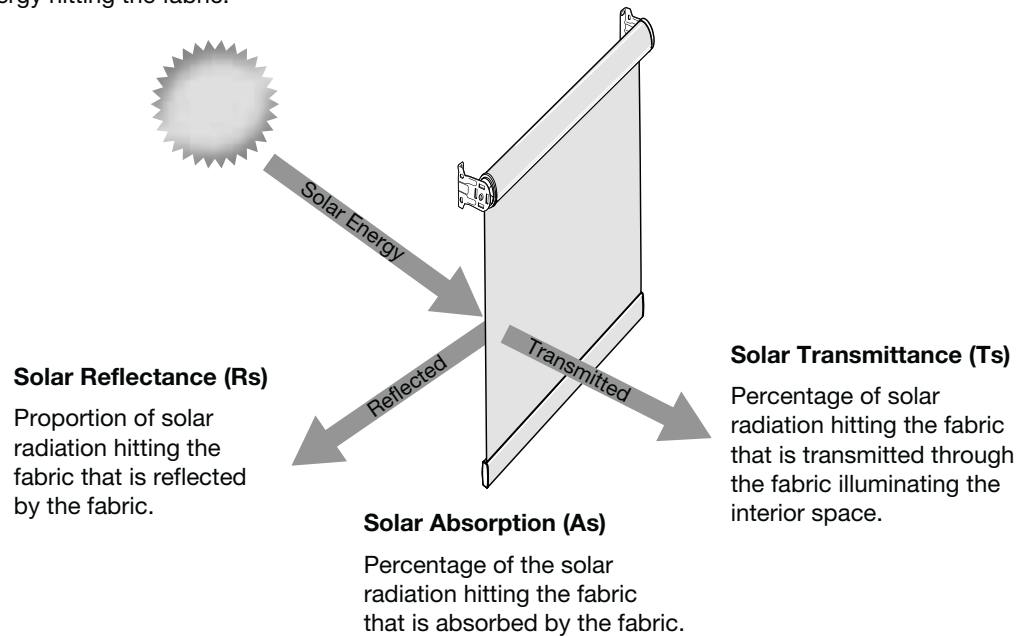

Features

LightWeaves® Solar Shade Fabrics

Maintain an Outward View

- Filter and diffuse light while maintaining an outward view
- In general, the higher the openness factor and darker the fabric, the clearer the view

Manage Glare

- Minimize glare on televisions and home office computers
- The darker the fabric color, the better the glare control and the better the view to the outside

Block Damaging UV Rays

- The amount of UV ray blockage is the inverse of a fabric's openness factor (i.e., a fabric with 10% openness blocks 90% of UV rays)
- Protects your furniture, carpets, artwork, etc., from fading due to harmful UV rays

Reduce the Temperature

- LightWeaves fabrics reduce heat transmittance, keeping rooms cooler and increasing the comfort level in the home
- The lighter the fabric color, the better the temperature control

NOTE: Solar shades do not offer nighttime privacy; lighted interiors allow inward visibility. If complete privacy is desired, a dual shade or secondary treatment is necessary.

Solar Optical Properties

When solar radiation reaches the shading fabric it is either reflected, absorbed, or transmitted. The sum of these values equals 100% of the solar energy hitting the fabric.