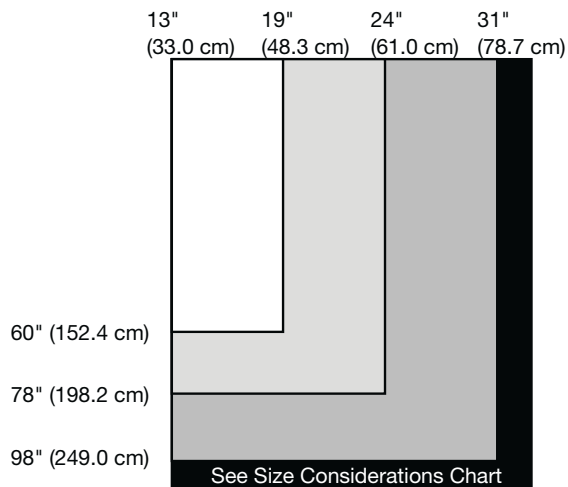

Oeko-Tex is a registered trademark of the Oeko-Tex Association.

Size Considerations

Maximum Shade Size

Cordless Lift Shade Maximum Size

If Shade Width is at Least inches (cm)	Maximum Height of Shade inches (cm)
13 (33.0) but less than or equal to 19 (48.3)	60 (152.4)
19½ (48.6) but less than or equal to 24 (61.0)	78 (198.2)
24¾ (61.3) but less than or equal to 31 (78.7)	98 (249.0)
For shades greater than 31" (78.7 cm), see size considerations charts	

Smart Pull Lift Shade Maximum Size

If Shade Width is at Least inches (cm)	Maximum Height of Shade inches (cm)
13 (33.0) but less than or equal to 25 (63.5)	78 (198.2)
25½ (63.8) but less than or equal to 32 (81.3)	98 (249.0)
For shades greater than 32" (81.3 cm), see size considerations charts	