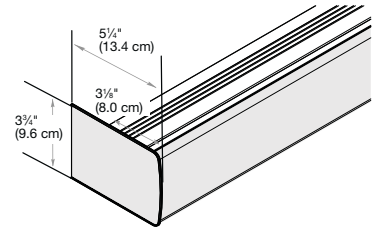

Size Considerations

Continuous-Loop Lift, Motorized Lift, and Dual Shade: Mounting Depth Illustrations

The following diagrams illustrate the mounting depth requirements for shades mounted inside window casements.

Cordless Lift and Smart Pull Lift: Mounting Depth Illustrations

*Largest possible measurement given will vary per fabric and window dimensions.