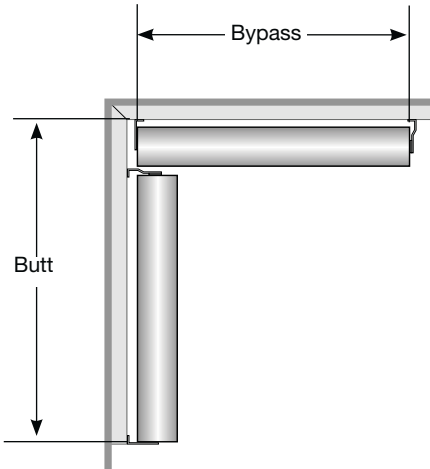

Options

Corner Windows

- **No charge**
- Made as individual shades
- Each shade will have its own control; we recommend opposite corners
- Indicate for each shade whether left or right and butt or bypass
- Bypass shade is mounted into the corner; butt shade is butted to the other shade
- Manufacturer will take appropriate deductions for proper fit; **DO NOT** order as a corner shade if you do not want manufacturer to take deductions
- Valances will create larger gap between shades

Measuring Information

Mounting on a Wall or Molding:

Measure the width of each window from the corner on the mounting surface (molding or wall) to the point you would like to cover.

Mounting Above the Molding:

Measure the width of each window from the corner on the mounting surface to the point you would like to cover.

Projection measurement is the distance needed to clear any molding or obstructions that the shade will be mounted above.

NOTE: The Projection (P) distance is needed to correctly calculate deductions for installations where the shades will use shims or projection brackets to clear molding. All projection distances must match for correct deductions to be calculated.