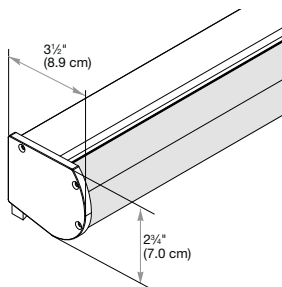

Cordless Lift and Smart Pull Lift: Mounting Depth Illustrations

Small Cassette Valance
1 1/2" (3.9 cm) Minimum
Inside Mount