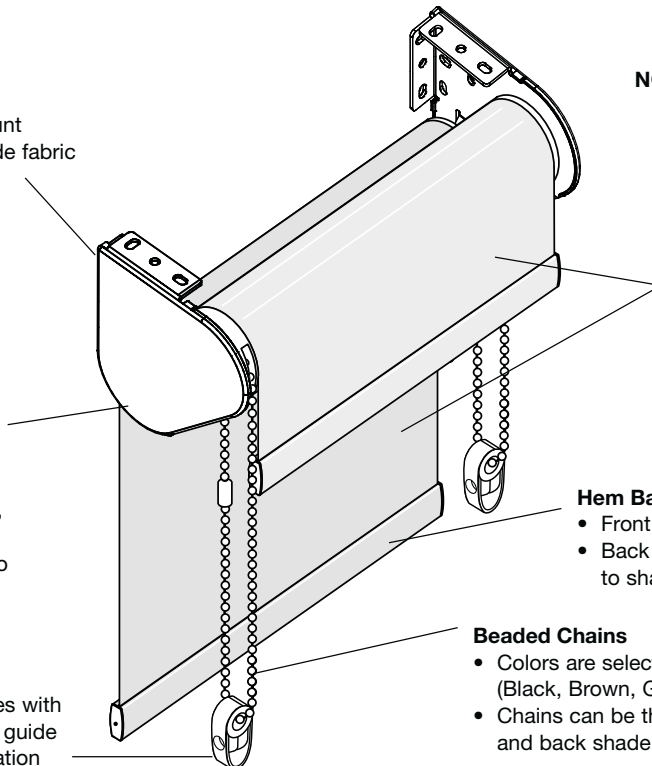

NOTE: Dual shades are also available with motorized lift.

Shade Fabric

- Roller and solar styles ranging from light and dark colored solids to beautiful jacquard weaves
- Solar fabric ranges from 1%–14% openness

Hem Bar

- Front of hem bar—fabric covered
- Back of hem bar—color coordinated to shade fabric

Beaded Chains

- Colors are selectable for front or back shade (Black, Brown, Gray, Stainless Steel, Vanilla, or White)
- Chains can be the same side or opposite sides of front and back shade