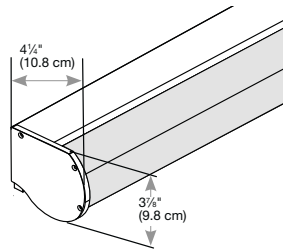

Medium Cassette Valance
1 3/4" (4.5 cm) Minimum
Inside Mount