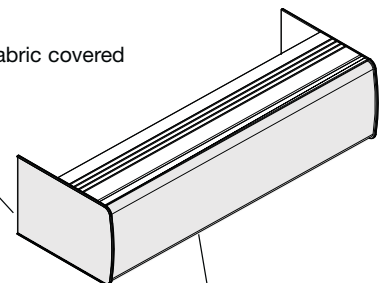

Contour Valance Returns

- Color coordinated and fabric covered to match shade

Optional Contour Valance

- Fabric covered to match the shade

Projection Bracket (optional)

- Long 4" (10.2 cm)