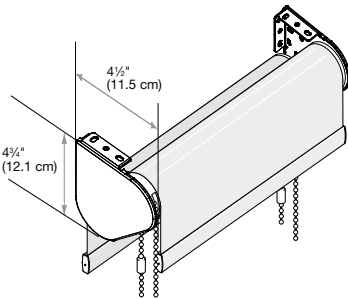

Dual Shade—No Cassette Valance
2" (5.1 cm) Minimum Inside/Top Mount
3/4" (2.0 cm) Minimum Inside/Side Mount