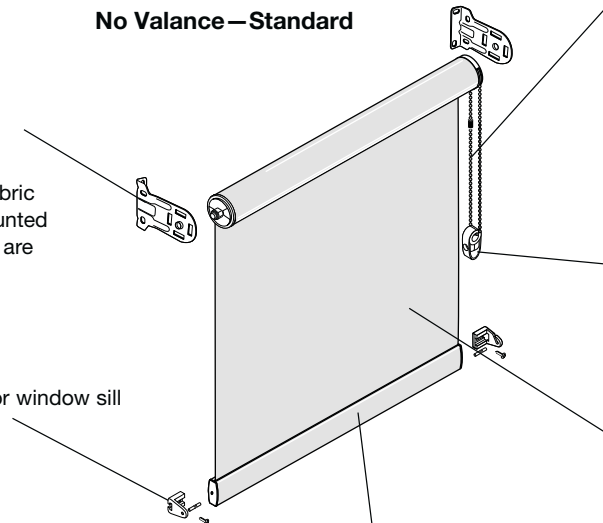

General Information

LightWeaves® Continuous-Loop Lift Shade Product Detail

No Valance—Standard

Mounting Bracket

- Universal bracket for control and idle end
- Color coordinated to shade fabric
- Can be top, back, or side mounted
- Color coordinated end covers are provided for outside mounts

Hold Down Bracket (optional)

- Secures shade to door, wall, or window sill
- Clear plastic

Beaded Chain

- Chain and chain connectors are color selectable (Black, Brown, Gray, Stainless Steel, Vanilla, and White)
- Continuous-loop lift chain remains at same length, regardless of shade position
- Choose left or right chain location

Chain Guide

- Holds chain taut for enhanced safety in homes with children or pets
- Chain guide must be installed for operation

Shade Fabric

- Roller styles ranging from light and dark colored solids to beautiful jacquard weaves
- Solar fabric ranges from 1%–14% openness

Hem Bar

- Fabric-wrapped hem bar (standard)
  - Front—fabric covered
  - Back—color coordinated to shade fabric
- Heat sealed hem bar (optional)
- Ideal for commercial applications
- Available with select solar fabrics

Optional Scallop and Gimp

(Roller shade only—not shown)

Cassette Valance—Optional

Cassette Valance Bracket

- Cannot be side mounted
- Brass-colored plated spring steel
- Hidden snap-in design
- Facilitates easy installation and removal