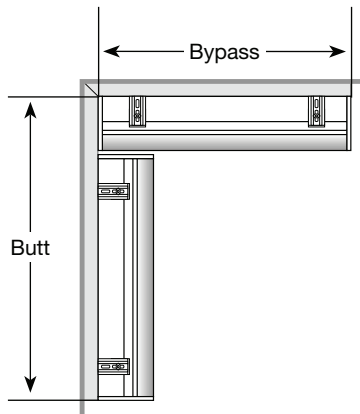

Measuring Information

Mounting on a Wall or Molding:

Measure the width of each window from the corner on the mounting surface (molding or wall) to the point you would like to cover.