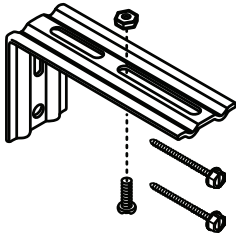

Options

Shade Options: For Surcharges and Pricing Refer to Pricing Section

Below is a list of options for layered shades. All options are available in all styles and colors. See detailed descriptions on the following pages.

Control Type Options

- Continuous-loop lift
- Motorized lift (see motorization price list)

Shade Options—No Charge

- Bay and corner windows
- Cord length (must specify different length)
- Cord location
- Projection brackets 3¼" (8.3 cm) and 4" (10.2 cm)
  - 3¼" (8.3 cm) projection brackets add up to 2½" (5.4 cm) extension from wall
  - 4" (10.2 cm) projection brackets add up to 2⅞" (7.4 cm) extension from wall

Shade Options—Surcharge

- Motorization (see motorization price list)
- Palladian window shelf (see cornice, valance, and palladian window shelf price list)

Projection Brackets

- **No charge**
- Available with continuous-loop lift and motorized lift with cassette on outside mounts
- Two sizes: 3¼" (8.3 cm) and 4" (10.2 cm)
- 3¼" (8.3 cm) projection brackets add up to 2½" (5.4 cm) extension from wall
- 4" (10.2 cm) projection brackets add up to 2⅞" (7.4 cm) extension from wall