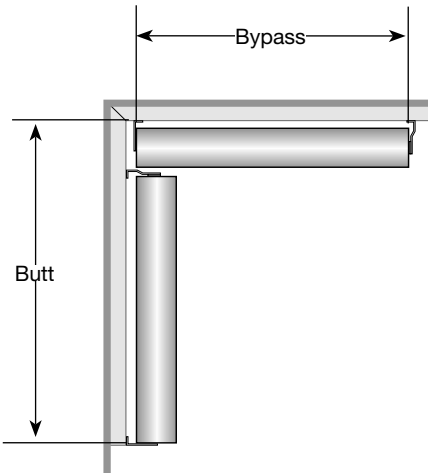

Corner Windows

- **No charge**
- Made as individual shades
- Each shade has its own control; we recommend opposite corners
- Indicate for each shade whether left or right, and butt or bypass
- Bypass shade is mounted into the corner; butt shade is butted to the other shade
- Manufacturer takes appropriate deductions for proper fit; **DO NOT** order as a corner shade if you do not want manufacturer to take deductions
- Valances create larger gap between shades
- Not available with side channels