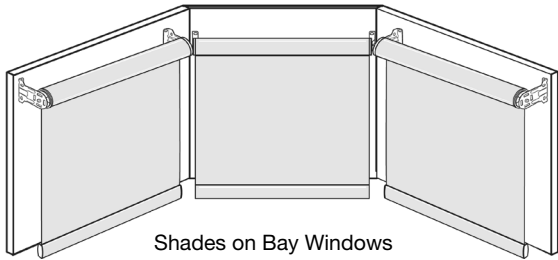

Options

Bay Windows

- **No charge**
- Made as individual shades
- Each section will have its own control
- Manufacturer will take appropriate deductions for proper fit; **DO NOT** order as a bay window shade if you do not want manufacturer to take deductions
- Not available with side channels
- **Valances will create a larger gap between shades**