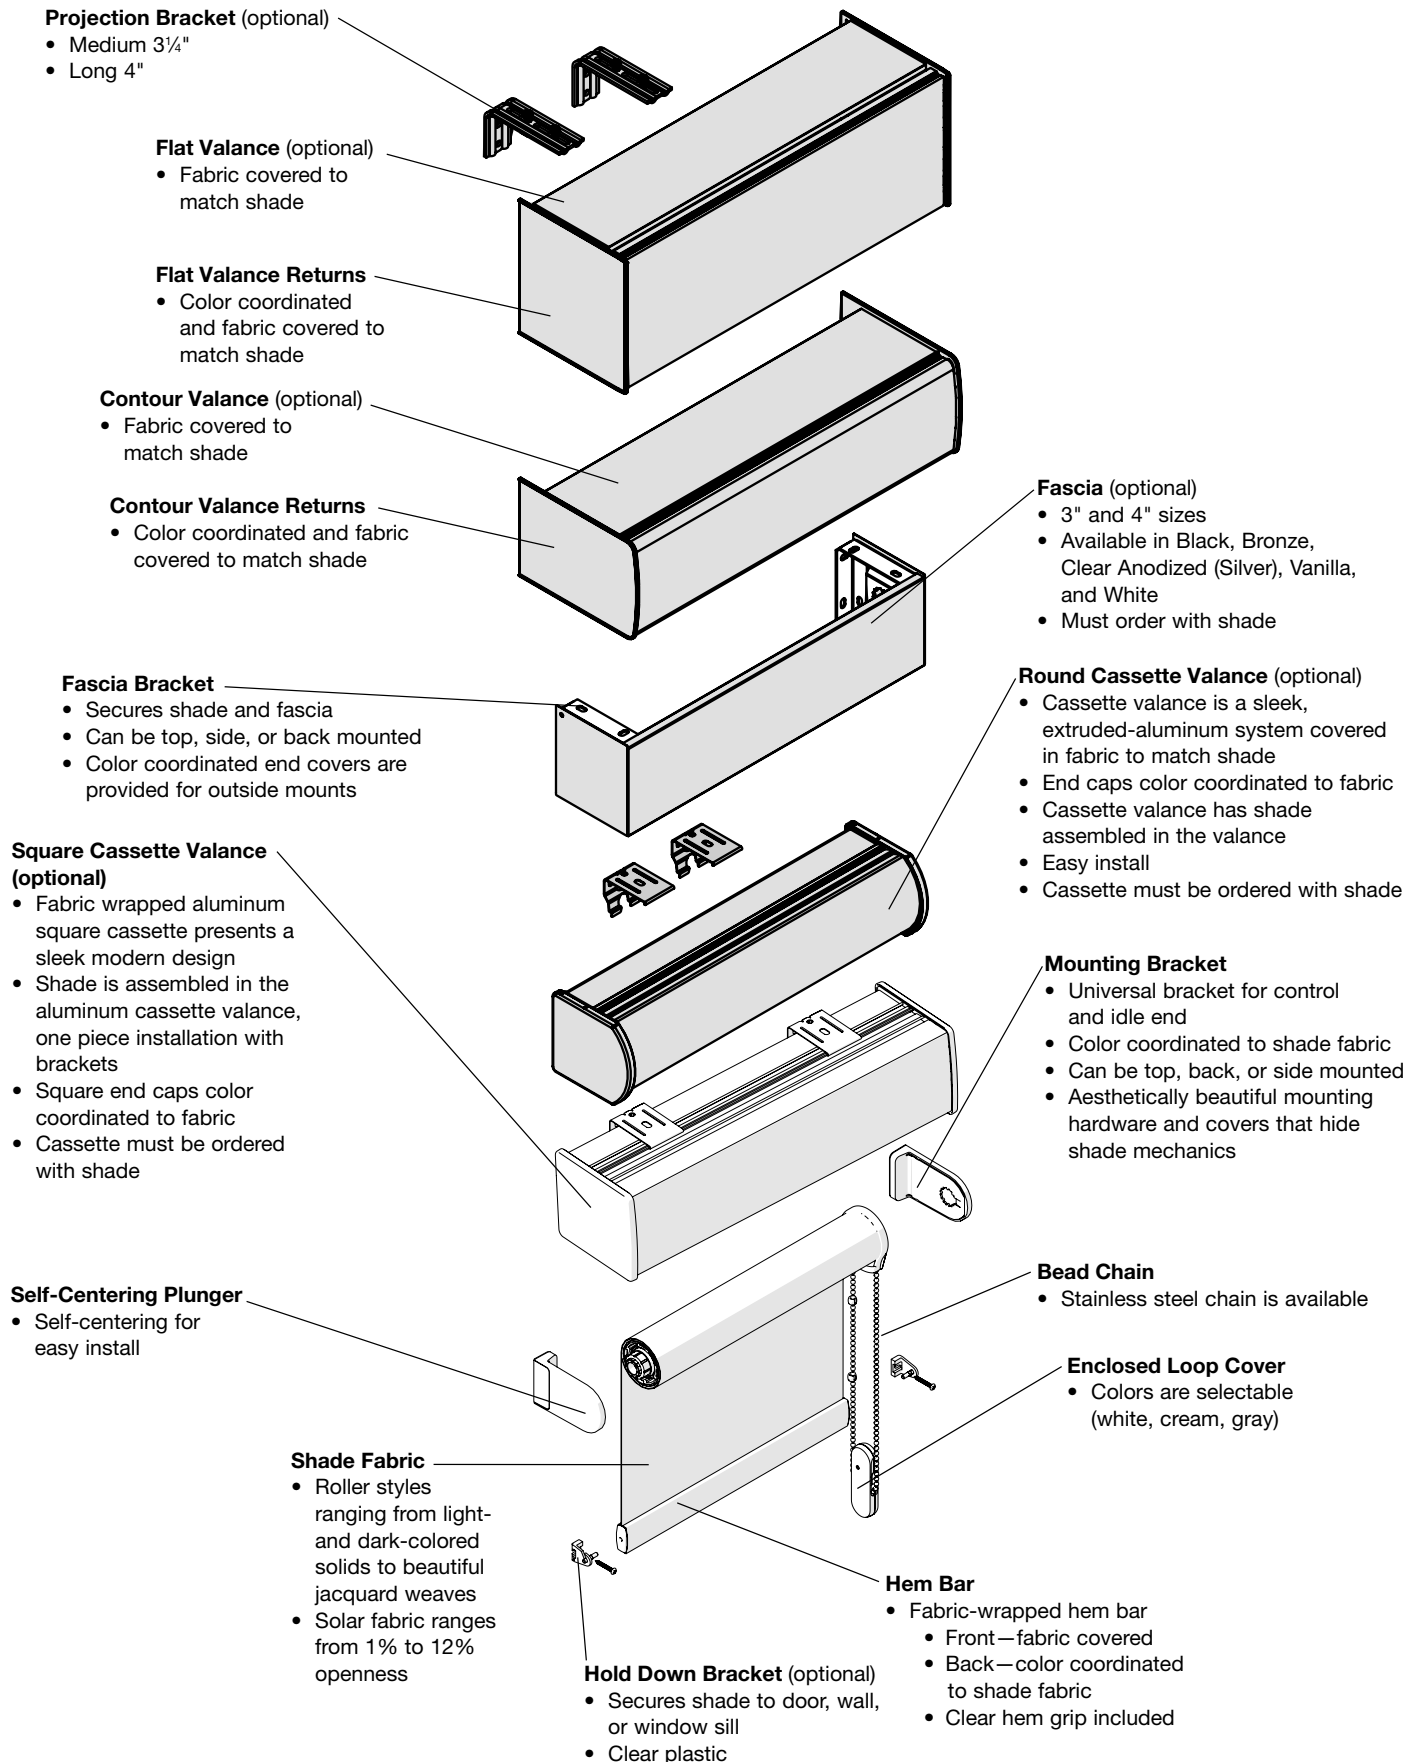

General Information

Enclosed Loop UltraLite Dual Lift Shade Product Detail (Canada ONLY)