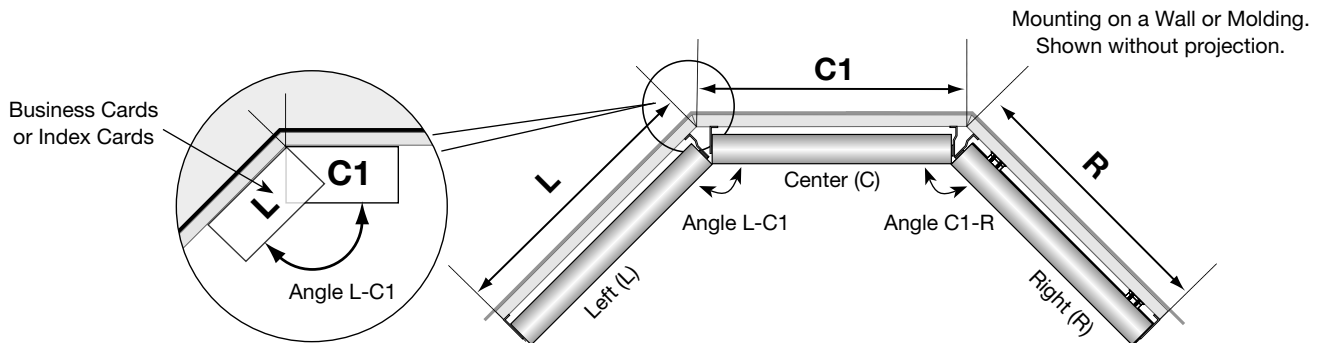

Measuring Information: Three-Sided Bay Window

Measure:

1. **L and R:** Width of each side window from the corners on the mounting surface to the point you would like to cover.
2. **C1:** Width of the center window on the mounting surface from corner to corner.

1. **Angle L-C1:** Angle between the (L) and (C1) windows.
2. **Angle C1-R:** Angle between the (C1) and (R) windows.
3. **Projection:** If needed: The depth of the trim or molding the shade will be mounted above.