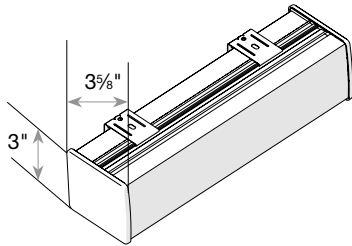

Size Considerations

UltraLite Cordless, UltraLite Dual, and Enclosed Loop UltraLite Dual Lift: Mounting Depth Illustrations

The following diagrams illustrate the mounting depth requirements for shades mounted inside window casements.

Small Square Cassette Valance
1 5/8" Minimum Inside Mount