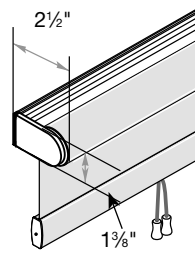

*Largest possible measurement given will vary per fabric and window dimensions.

Cordless & Smart Pull Lift: Mounting Depth Illustrations

Small Cassette Valance
 $1\frac{1}{2}$ " Minimum Inside Mount

Medium Cassette Valance
 $1\frac{3}{4}$ " Minimum Inside Mount