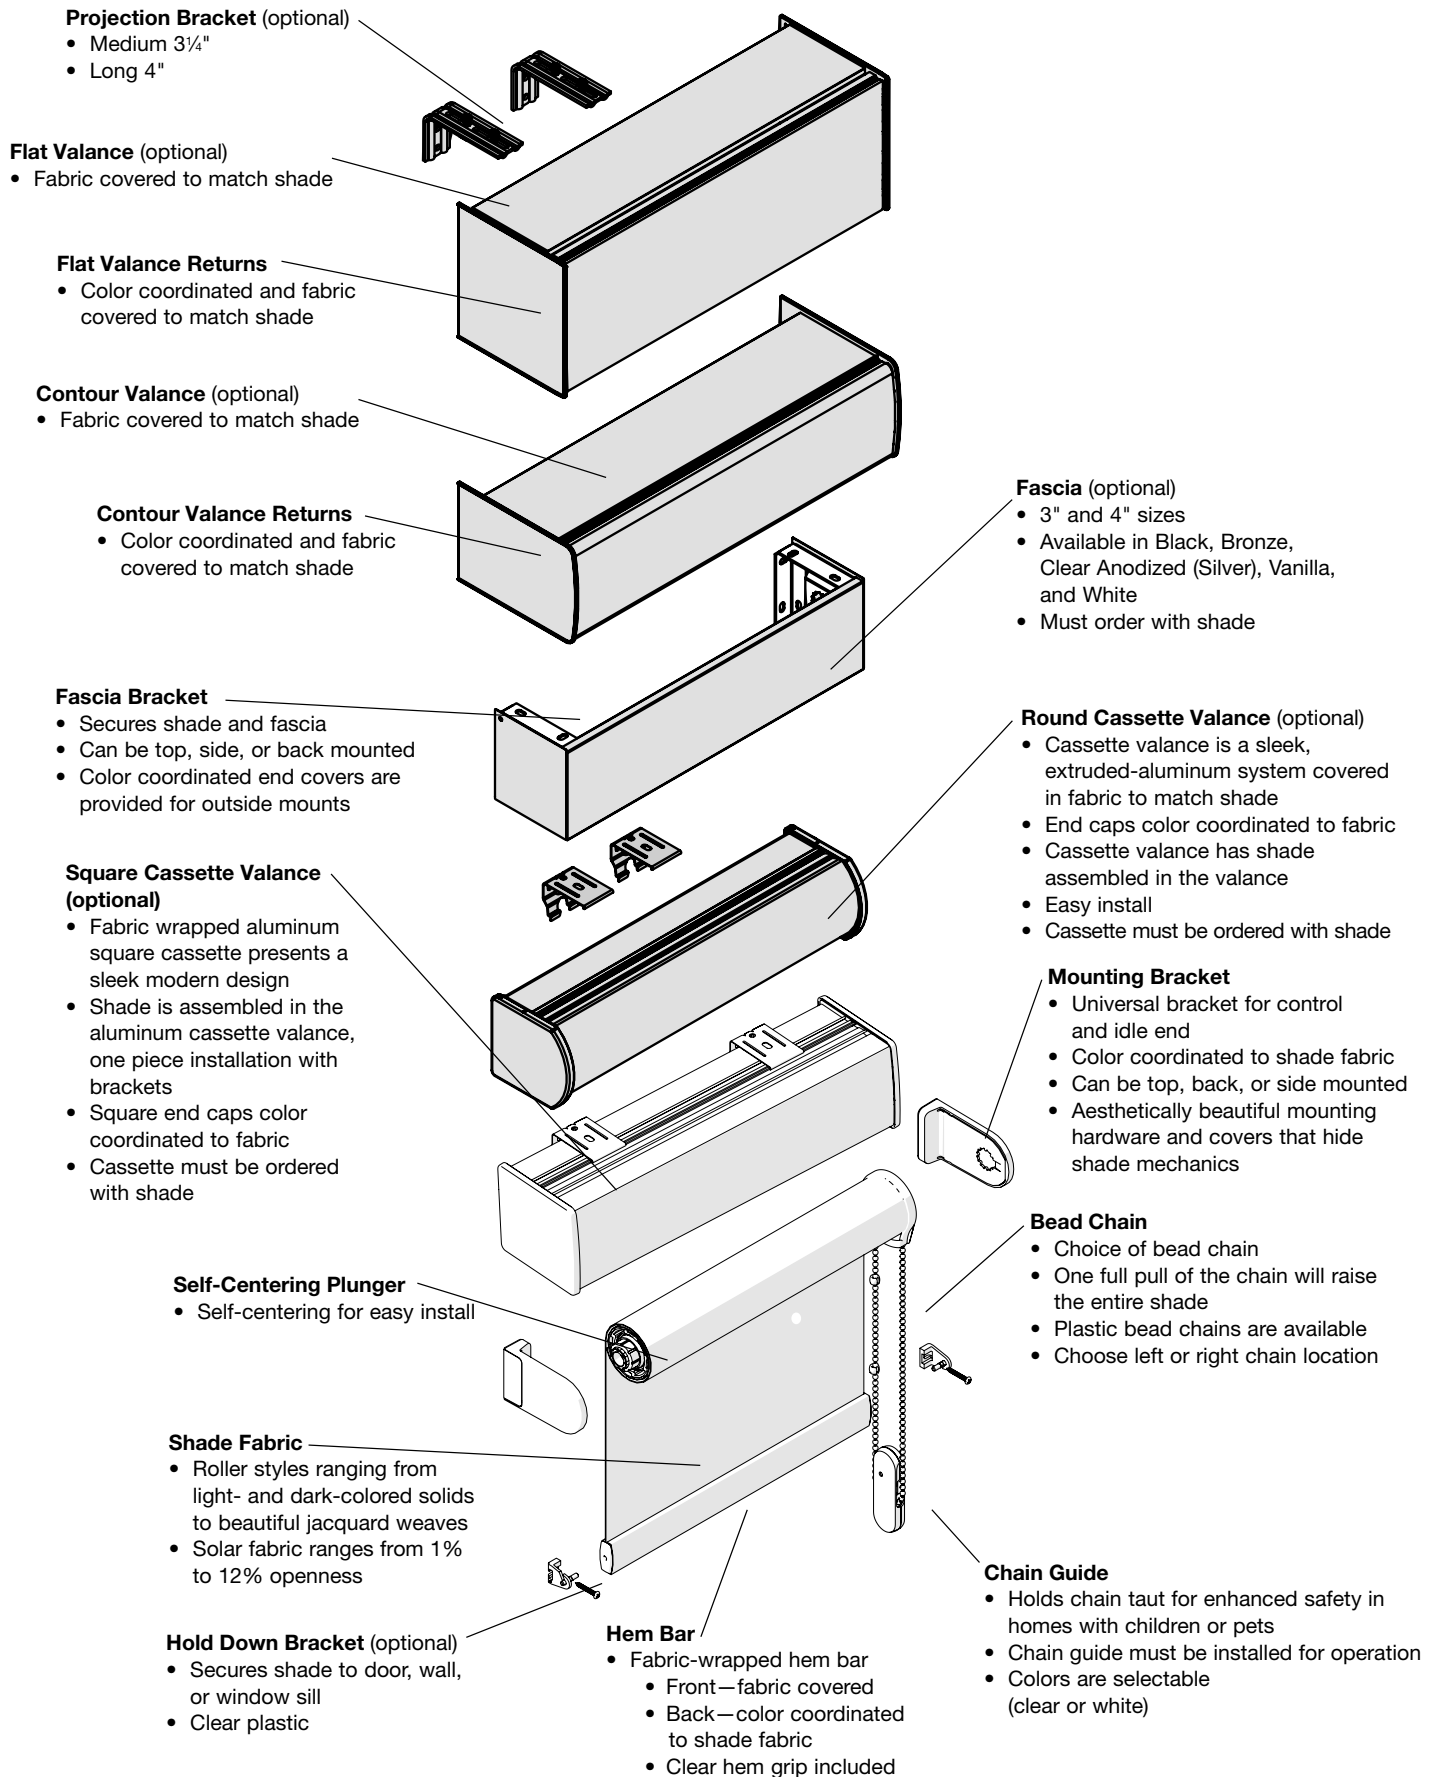

General Information

UltraLite Dual Lift Shade Product Detail (U.S. ONLY)