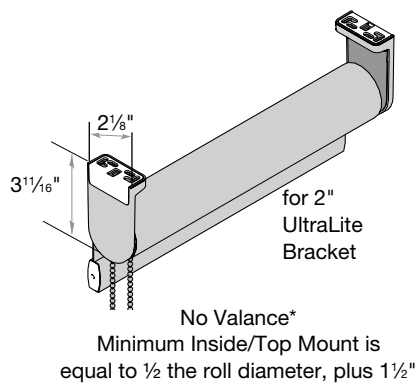

Size Considerations

UltraLite Cordless, UltraLite Dual, and Enclosed Loop UltraLite Dual Lift: Mounting Depth Illustrations (continued)

The following diagrams illustrate the mounting depth requirements for shades mounted inside window casements.

*Largest possible measurement given will vary per fabric and window dimensions.