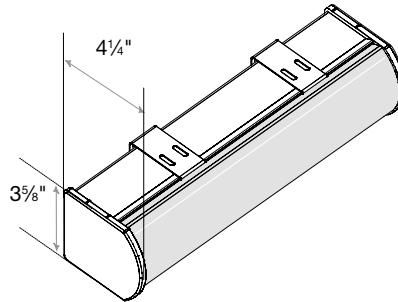

Small Square Cassette Valance
1 3/8" Minimum Inside Mount

Medium Square Cassette Valance
1 3/4" Minimum Inside Mount

Large Square Cassette Valance
1 3/4" Minimum Inside Mount

Small Round Cassette Valance
1 3/8" Minimum Inside Mount