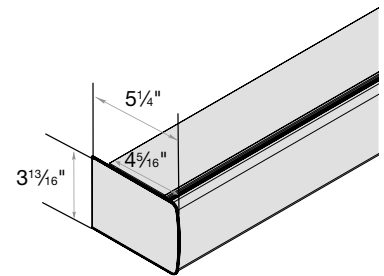

Medium Round Cassette Valance
1 3/4" Minimum Inside Mount

Large Round Cassette Valance
1 3/4" Minimum Inside Mount

3" Fascia
2 3/4" Minimum Inside/Top Mount
3/4" Minimum Inside/Side Mount

4" Fascia
3 3/4" Minimum Inside/Top Mount
1 1/2" Minimum Inside/Side Mount