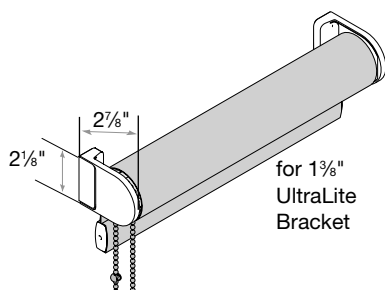

No Valance*
3/4" Minimum Inside/Side Mount