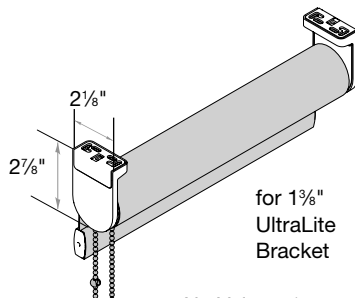

No Valance*
Minimum Inside/Top Mount is
equal to 1/2 the roll diameter, plus 1 1/2"