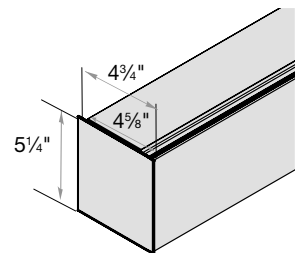

Flat Valance
2 15/16" Minimum Inside Mount
(return can be trimmed)

*Largest possible measurement given will vary per fabric and window dimensions.