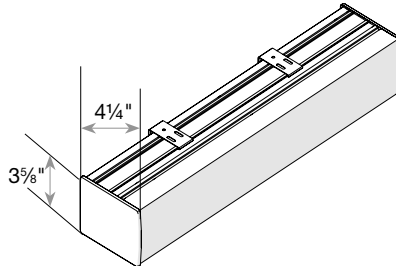

Medium Square Cassette Valance
1 3/4" Minimum Inside Mount