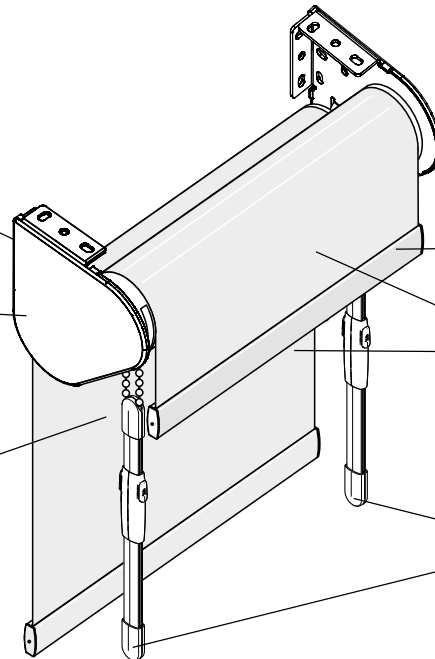

Hem Bar

- Front of hem bar—fabric covered
- Back of hem bar—color coordinated to shade fabric

Shade Fabric

- Roller and solar styles ranging from light and dark colored solids to beautiful jacquard weaves
- Solar fabric ranges from 1% to 12% openness

Enclosed Loop Cover

- Colors are selectable for front or back shade (white, cream, gray)

Control Lengths for Enclosed Loop Cover

Finished Shade Height (inches)	Enclosed Loop Cover Length (inches)
up to 36	18
36½ - 48	24
48½ - 60	36
61½ - 72	48

Finished Shade Height (inches)	Enclosed Loop Cover Length (inches)
72½ - 84	60
84½ - 96	72
96½ - 108	84
108½ - 120	96
120½ - 144	108

NOTE: Enclosed Loop Cover length in relation to the final shade length will vary between +/- 3 to 6 in. based on size of shade.