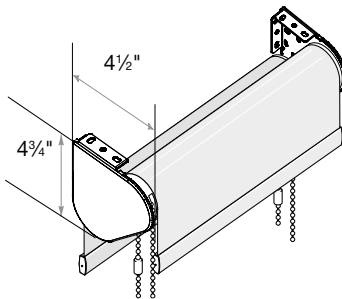

Dual Shade—No Cassette Valance
2" Minimum Inside/Top Mount
3/4" Minimum Inside/Side Mount