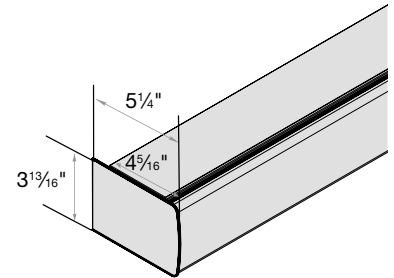

Medium Round Cassette Valance
1 3/4" Minimum Inside Mount

Large/Dual Round Cassette Valance
1 3/4" Minimum Inside Mount

No Valance*
3/4" Minimum Inside/Side Mount

No Valance*
4 1/8" Minimum Inside/Top Mount