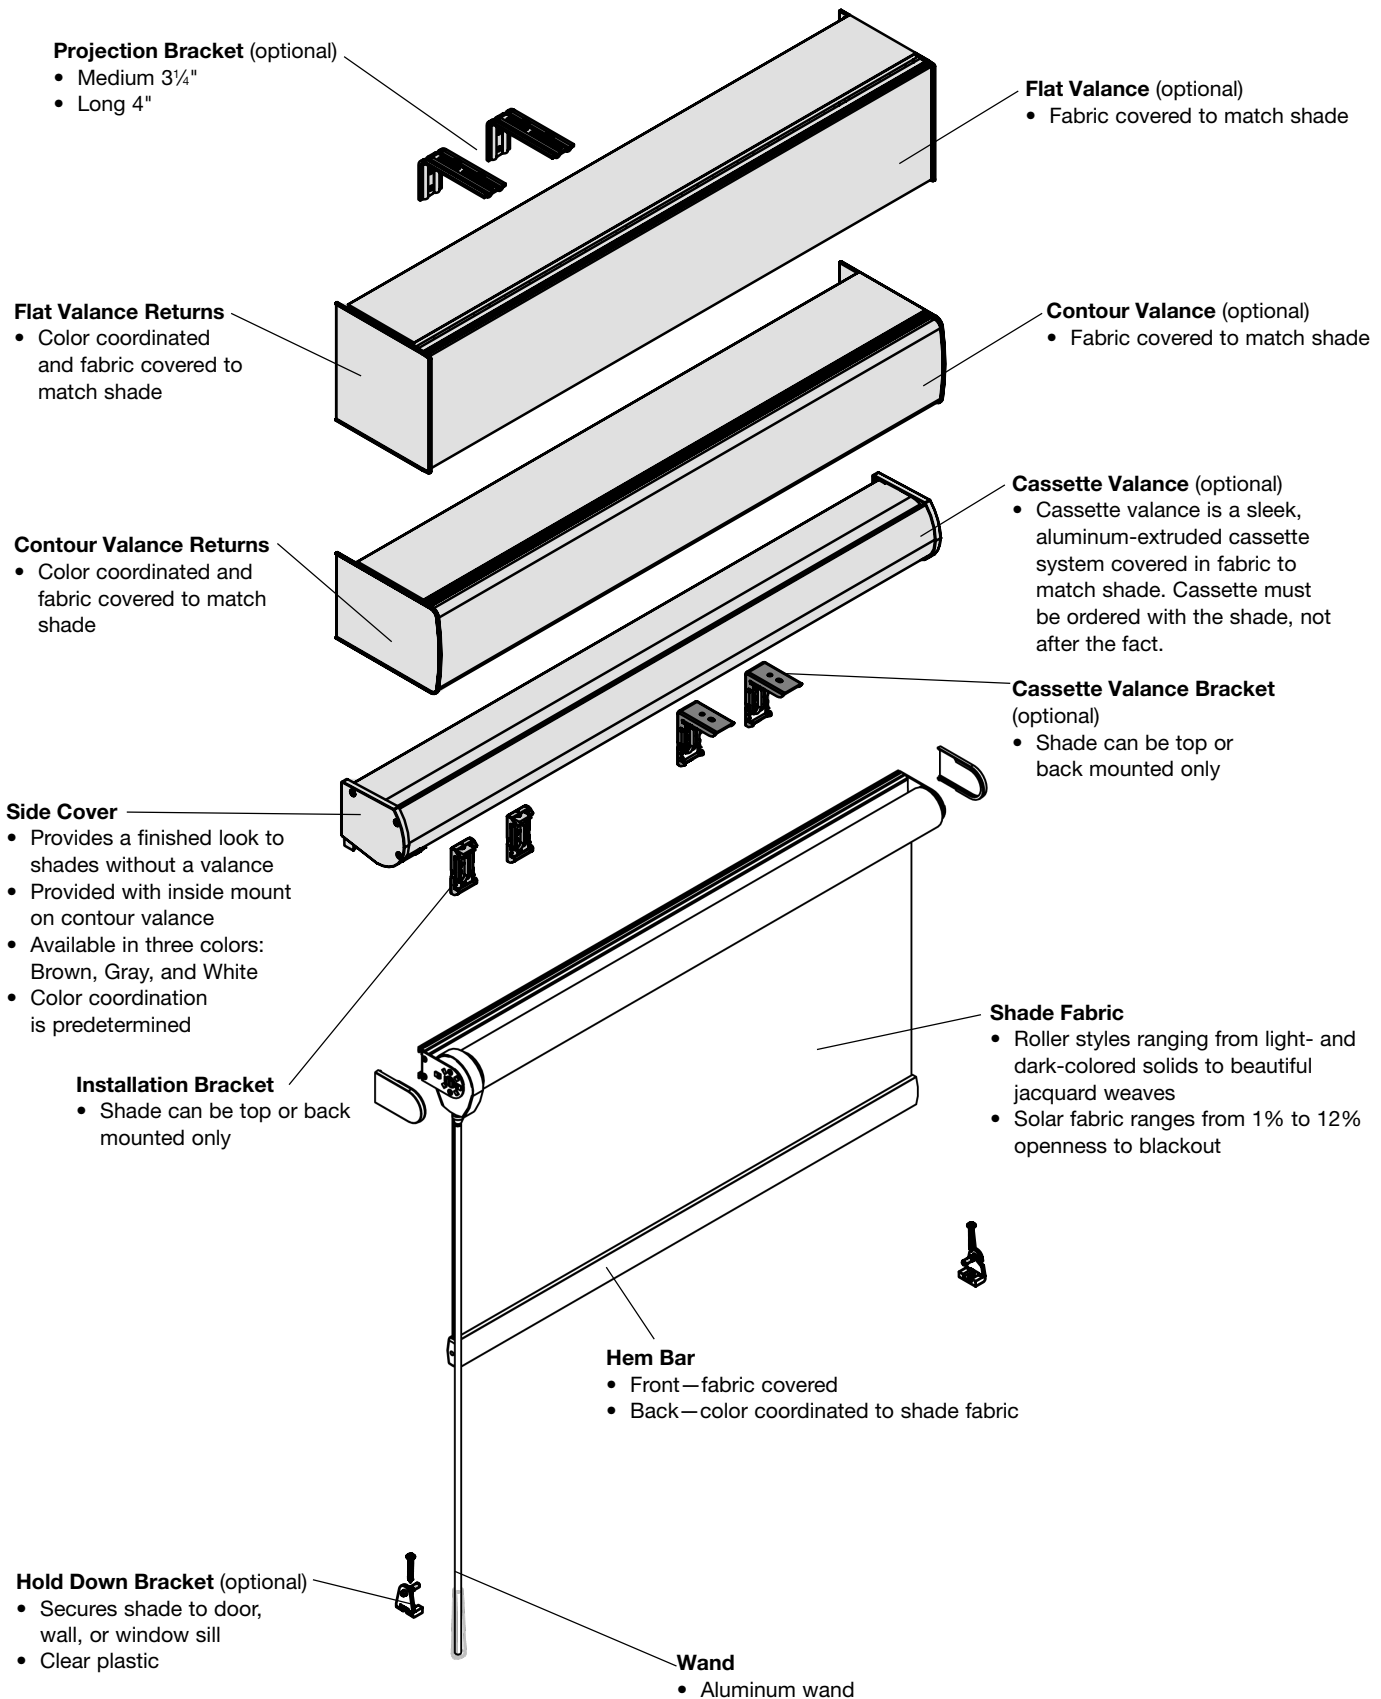

General Information

Smart Pull Lift Shade Product Detail