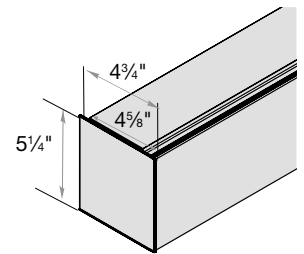

Flat Valance
 $2\frac{15}{16}$ " Minimum Inside Mount (return can be trimmed)

*Largest possible measurement given will vary per fabric and window dimensions.