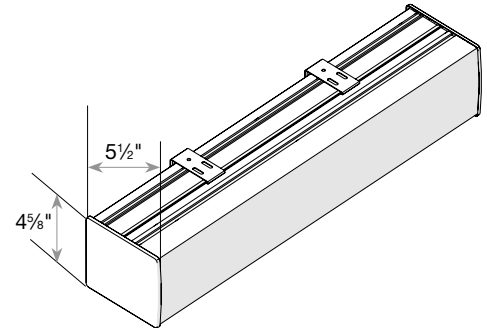

Small Square Cassette Valance
1 5/8" Minimum Inside Mount

Medium Square Cassette Valance
1 3/4" Minimum Inside Mount

Large Square Cassette Valance
1 3/4" Minimum Inside Mount

Small Round Cassette Valance
1 5/8" Minimum Inside Mount