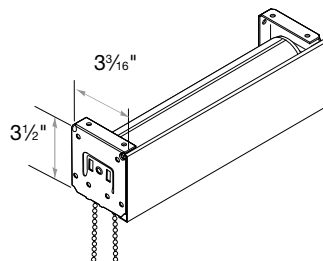

3" Fascia
2 3/4" Minimum Inside/Top Mount
3/4" Minimum Inside/Side Mount