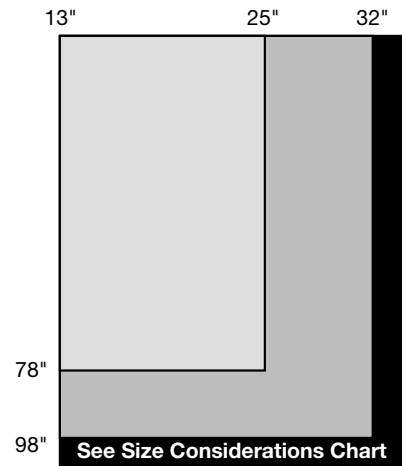

Oeko-Tex is a registered trademark of the Oeko-Tex Association.

Size Considerations

Maximum Shade Size

Cordless Lift Shade Maximum Size

If Shade Width Is at Least (inches)	Maximum Height of Shade (inches)
13 but less than or equal to 19	60
19½ but less than or equal to 24	78
24½ but less than or equal to 31	98
For shades greater than 31", see size considerations charts	

Smart Pull Lift Shade Maximum Size

If Shade Width Is at Least (inches)	Maximum Height of Shade (inches)
13 but less than or equal to 25	78
25½ but less than or equal to 32	98
For shades greater than 32", see size considerations charts	