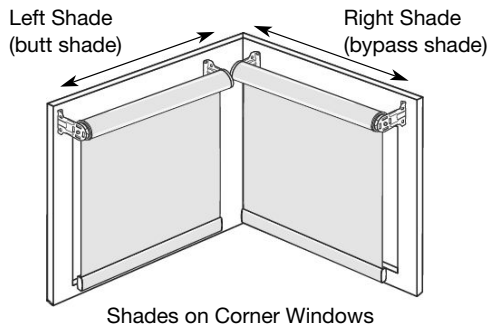

Options

Corner Windows

- **No charge**
- Made as individual shades
- Each shade has its own control; we recommend opposite corners
- Indicate for each shade whether left or right, and butt or bypass
- Bypass shade is mounted into the corner; butt shade is butted to the other shade
- Manufacturer takes appropriate deductions for proper fit; **DO NOT** order as a corner shade if you do not want manufacturer to take deductions
- Valances create larger gap between shades
- Not available with side channels