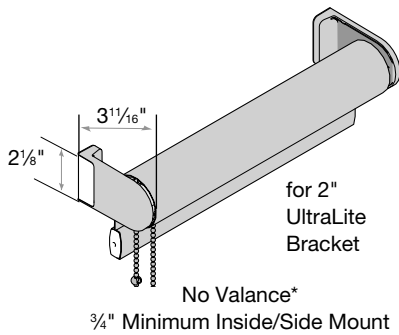

Size Considerations

UltraLite Cordless, UltraLite Dual, and Enclosed Loop UltraLite Dual Lift: Mounting Depth Illustrations (continued)

The following diagrams illustrate the mounting depth requirements for shades mounted inside window casements.

*Largest possible measurement given will vary per fabric and window dimensions.