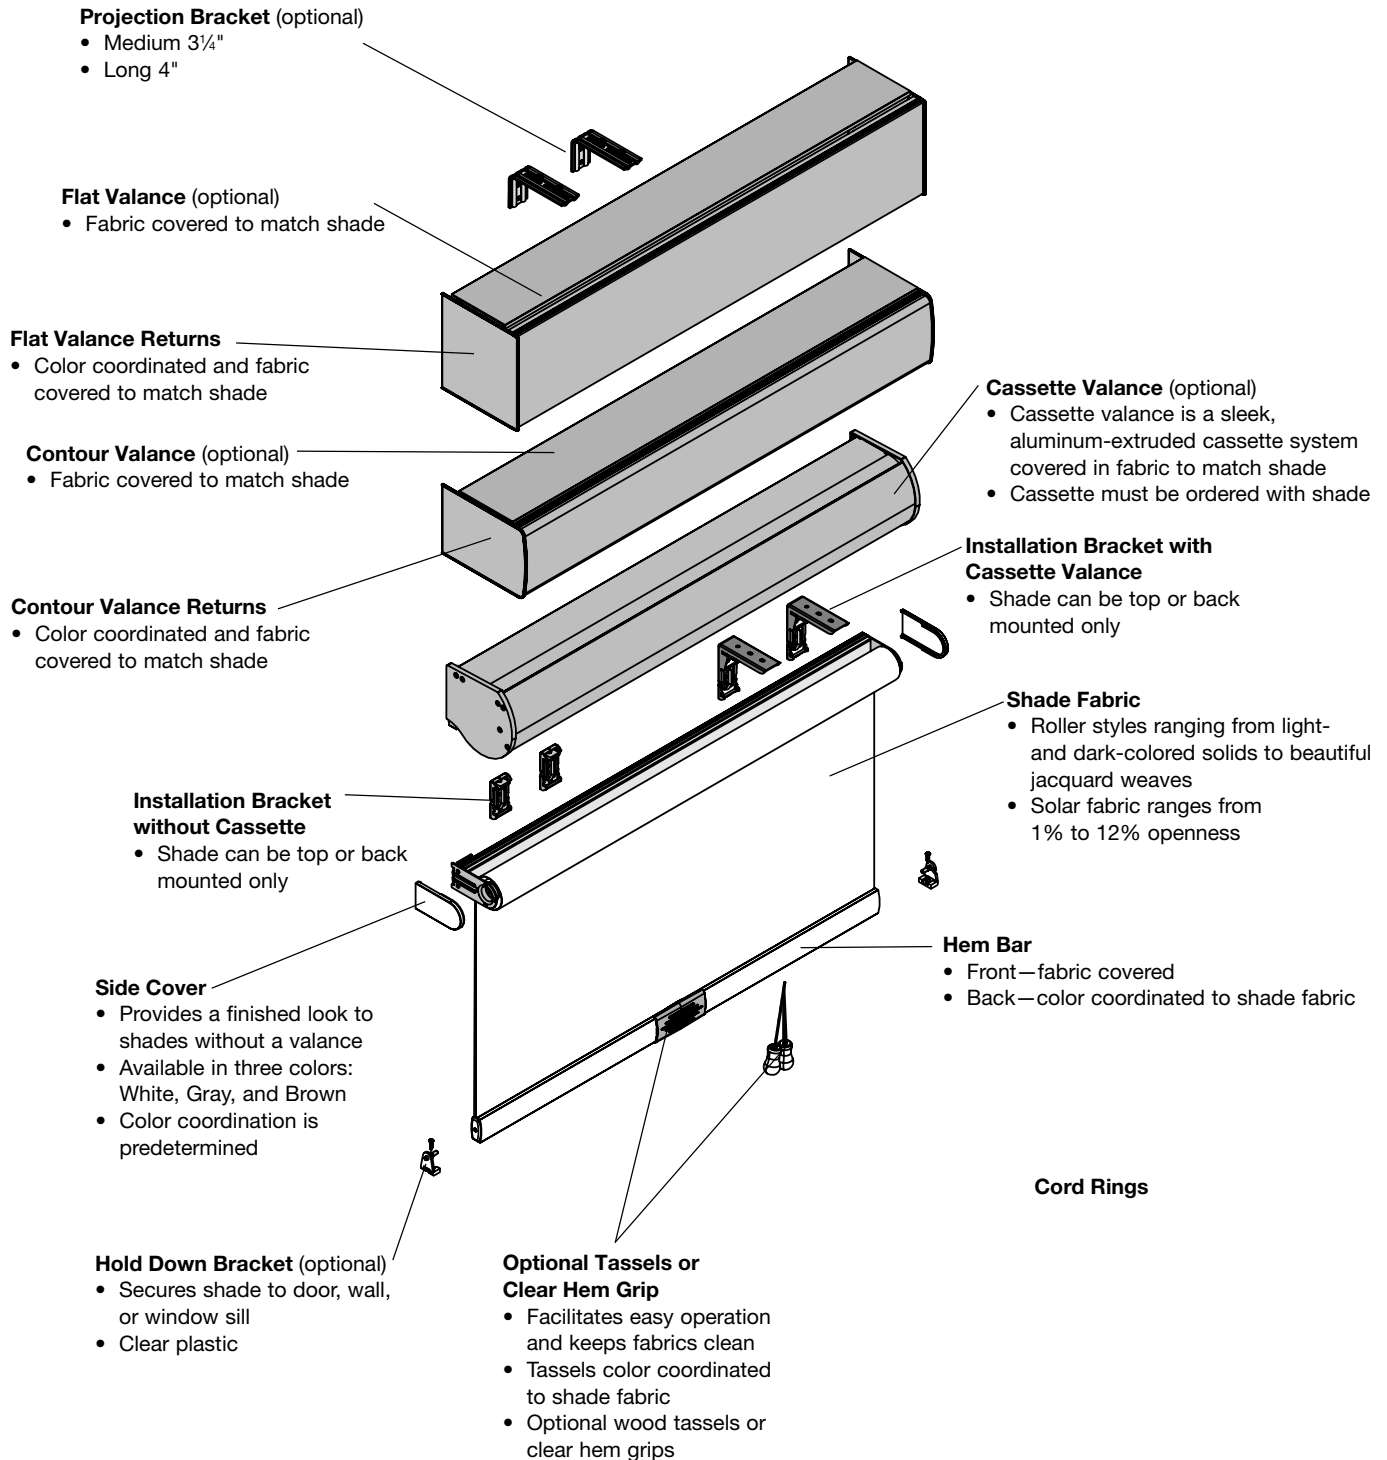

General Information

Enclosed Loop UltraLite Dual Lift Shade Product Detail (Canada ONLY)

General Information

UltraLite Dual Lift Shade Product Detail (U.S. ONLY)

General Information

Cordless Lift Shade Product Detail