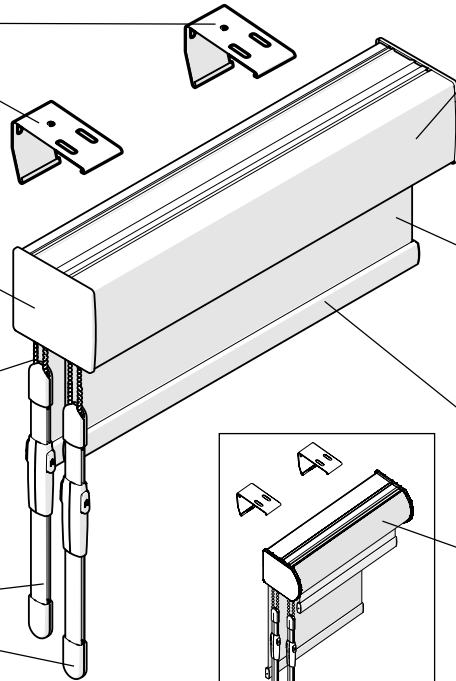

General Information

Enclosed Loop Dual Shade Product Detail (Canada ONLY)

Dual Shade Shown with Square Cassette Valance

Cassette Valance Brackets

- Shade cannot be side mounted
- Hidden snap-in design
- Facilitates easy installation and removal of shade

End Cover for Cassette Valance

- Conceals and coordinates bracket hardware
- Five colors: Black, Brown, Gray, Vanilla, and White
- Color coordination is matched to front shade

Beaded Chains

- Stainless steel chain is available
- Chains can be the same side or opposite sides of front and back shade

Enclosed Loop Cover

- Colors are selectable for front or back shade (white, cream, gray)

Square Cassette Valance (optional)

- Fabric wrapped aluminum square cassette presents a sleek modern design
- Shade is assembled in the aluminum cassette valance, one piece installation with brackets
- Square end caps color coordinated to fabric
- Order Large with Dual Shade

Shade Fabric

- Roller and solar styles ranging from light- and dark-colored solids to beautiful jacquard weaves
- Solar fabric ranges from 1% to 12% openness

Hem Bar

- Front of hem bar—fabric covered
- Back of hem bar—color coordinated to shade fabric

Round Cassette Valance (optional)

- Cassette valance, curved aluminum and fabric wrapped with shade fabric
- Shade is assembled in the aluminum cassette valance, one piece installation with brackets
- End caps color coordinated to fabric
- Order Large with Dual Shade

Dual Shade Shown without Cassette Valance

Dual Shade Bracket

(without cassette valance)

- Side, ceiling, or back mount
- Color coordinated to shade fabric

Bracket Cover

(without cassette valance)

- Conceals and coordinates bracket hardware
- Four colors: Black, Gray, Vanilla, and White
- Color coordination is matched to front shade

Beaded Chains

- Stainless steel chain is available
- Chains can be the same side or opposite sides of front and back shade