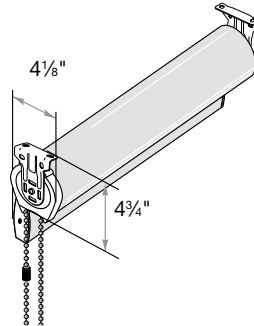

No Valance*
4 1/8" Minimum Inside/Top Mount