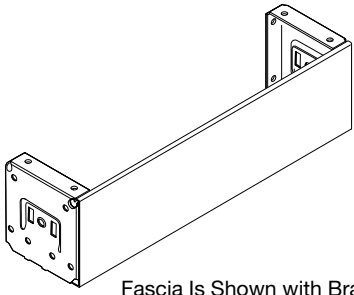

Options

Fascia

Fascia Is Shown with Brackets

- For surcharge, see price charts
- Aluminum-extruded fascia is available in 3" and 4"
- Notchless fascia available (not available with SL30 clutch)
- Not available with Smart Pull Lift, Cordless Lift, Dual Shades, and continuous fascia (one fascia for multiple shades)
- Color coordinated end covers are provided for outside mount
- Projection brackets are not available

Fascia Colors

Black	939
Bronze	876
Clear Anodized	875
Vanilla	970
White	871

NOTE: Fascia must be ordered at the same time as the shade.

Commercial Solutions

- Manual coupled shades
  - Available with all fabrics that can be seamed except Prodigy and Whitehall
- Motorized coupled shades
  - Available with low voltage RTS motors
  - Available up to 144"
  - Available up to three bands
- Pockets

Please contact your customer service representative for additional information and ordering.

Component Upgrade

- Accommodating larger windows: clutch and tube can be upgraded for uniform appearance
  - Clutch upgrade . . . . .see price charts
  - Tube upgrade . . . . .see price charts
- Components that can be specified for color include:
  - Fabric-wrapped hem bar . . . . .White, Bronze, Anodized
  - Clutch color . . . . .Black, Brown, Gray, Vanilla, and White
  - Square cassette and round cassette end cap color for UltraLite Cordless Lift, UltraLite Dual Lift, Enclosed Loop UltraLite Dual Lift, Enclosed Loop Lift, Continuous Loop Lift, and Motorized Lift . . . . .Black, Brown, Gray, Vanilla, and White
  - Cassette end cap color for Cordless Lift and Smart Pull Lift . . . . .Gray, White, Brown
  - Cassette and hem bar end cap color . . . . .Black, Brown, Gray, Vanilla, and White
  - Enclosed Loop Cover. . . . .White, Cream, and Gray

Clutches and tubes are determined by width, height, fabric, and overall shade weight. The chart below is a general guideline for when the various clutches and tubes are used. Certain applications may require the tube diameter to match in a room or the shades to have a different clutch.

For specific clutch, tube, and SA = Spring Assist SL10, SL15, SL20, SL30 = 1.25, 1.5, 2, 2.5 = Tube Clutch
on the order, please contact customer service.