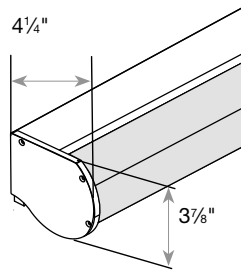

*Largest possible measurement given will vary per fabric and window dimensions.

Cordless & Smart Pull Lift: Mounting Depth Illustrations

Small Cassette Valance
 $1\frac{1}{2}$ " Minimum Inside Mount

Medium Cassette Valance
 $1\frac{3}{4}$ " Minimum Inside Mount