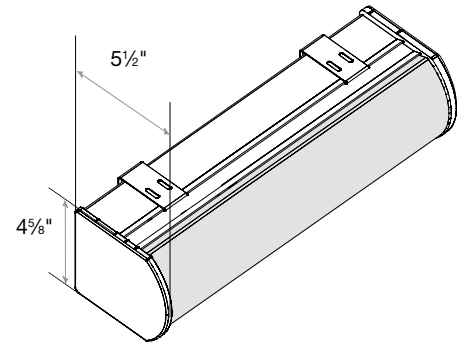

Large Round Cassette Valance
1 3/4" Minimum Inside Mount