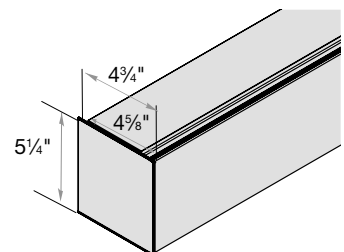

Flat Valance
2 15/16" Minimum Inside Mount
(return can be trimmed)