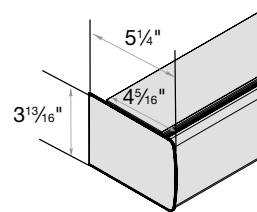

Contour Valance
 $3\frac{1}{2}$ " Minimum Inside Mount (return can be trimmed)