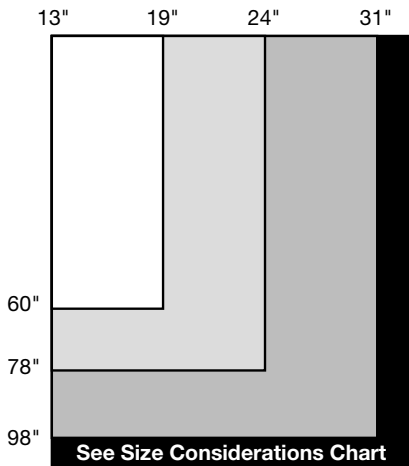

Oeko-Tex is a registered trademark of the Oeko-Tex Association.

Size Considerations

Maximum Shade Size

Cordless Lift Shade Maximum Size

If Shade Width Is at Least (inches)	Maximum Height of Shade (inches)
13 but less than or equal to 19	60
19½ but less than or equal to 24	78
24½ but less than or equal to 31	98
For shades greater than 31", see size considerations charts	

Smart Pull Lift Shade Maximum Size

If Shade Width Is at Least (inches)	Maximum Height of Shade (inches)
13 but less than or equal to 25	78
25½ but less than or equal to 32	98
For shades greater than 32", see size considerations charts	