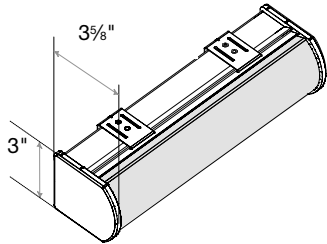

Small Square Cassette Valance
1 5/8" Minimum Inside Mount

Medium Square Cassette Valance
1 3/4" Minimum Inside Mount

Large Square Cassette Valance
1 3/4" Minimum Inside Mount

Small Round Cassette Valance
1 5/8" Minimum Inside Mount