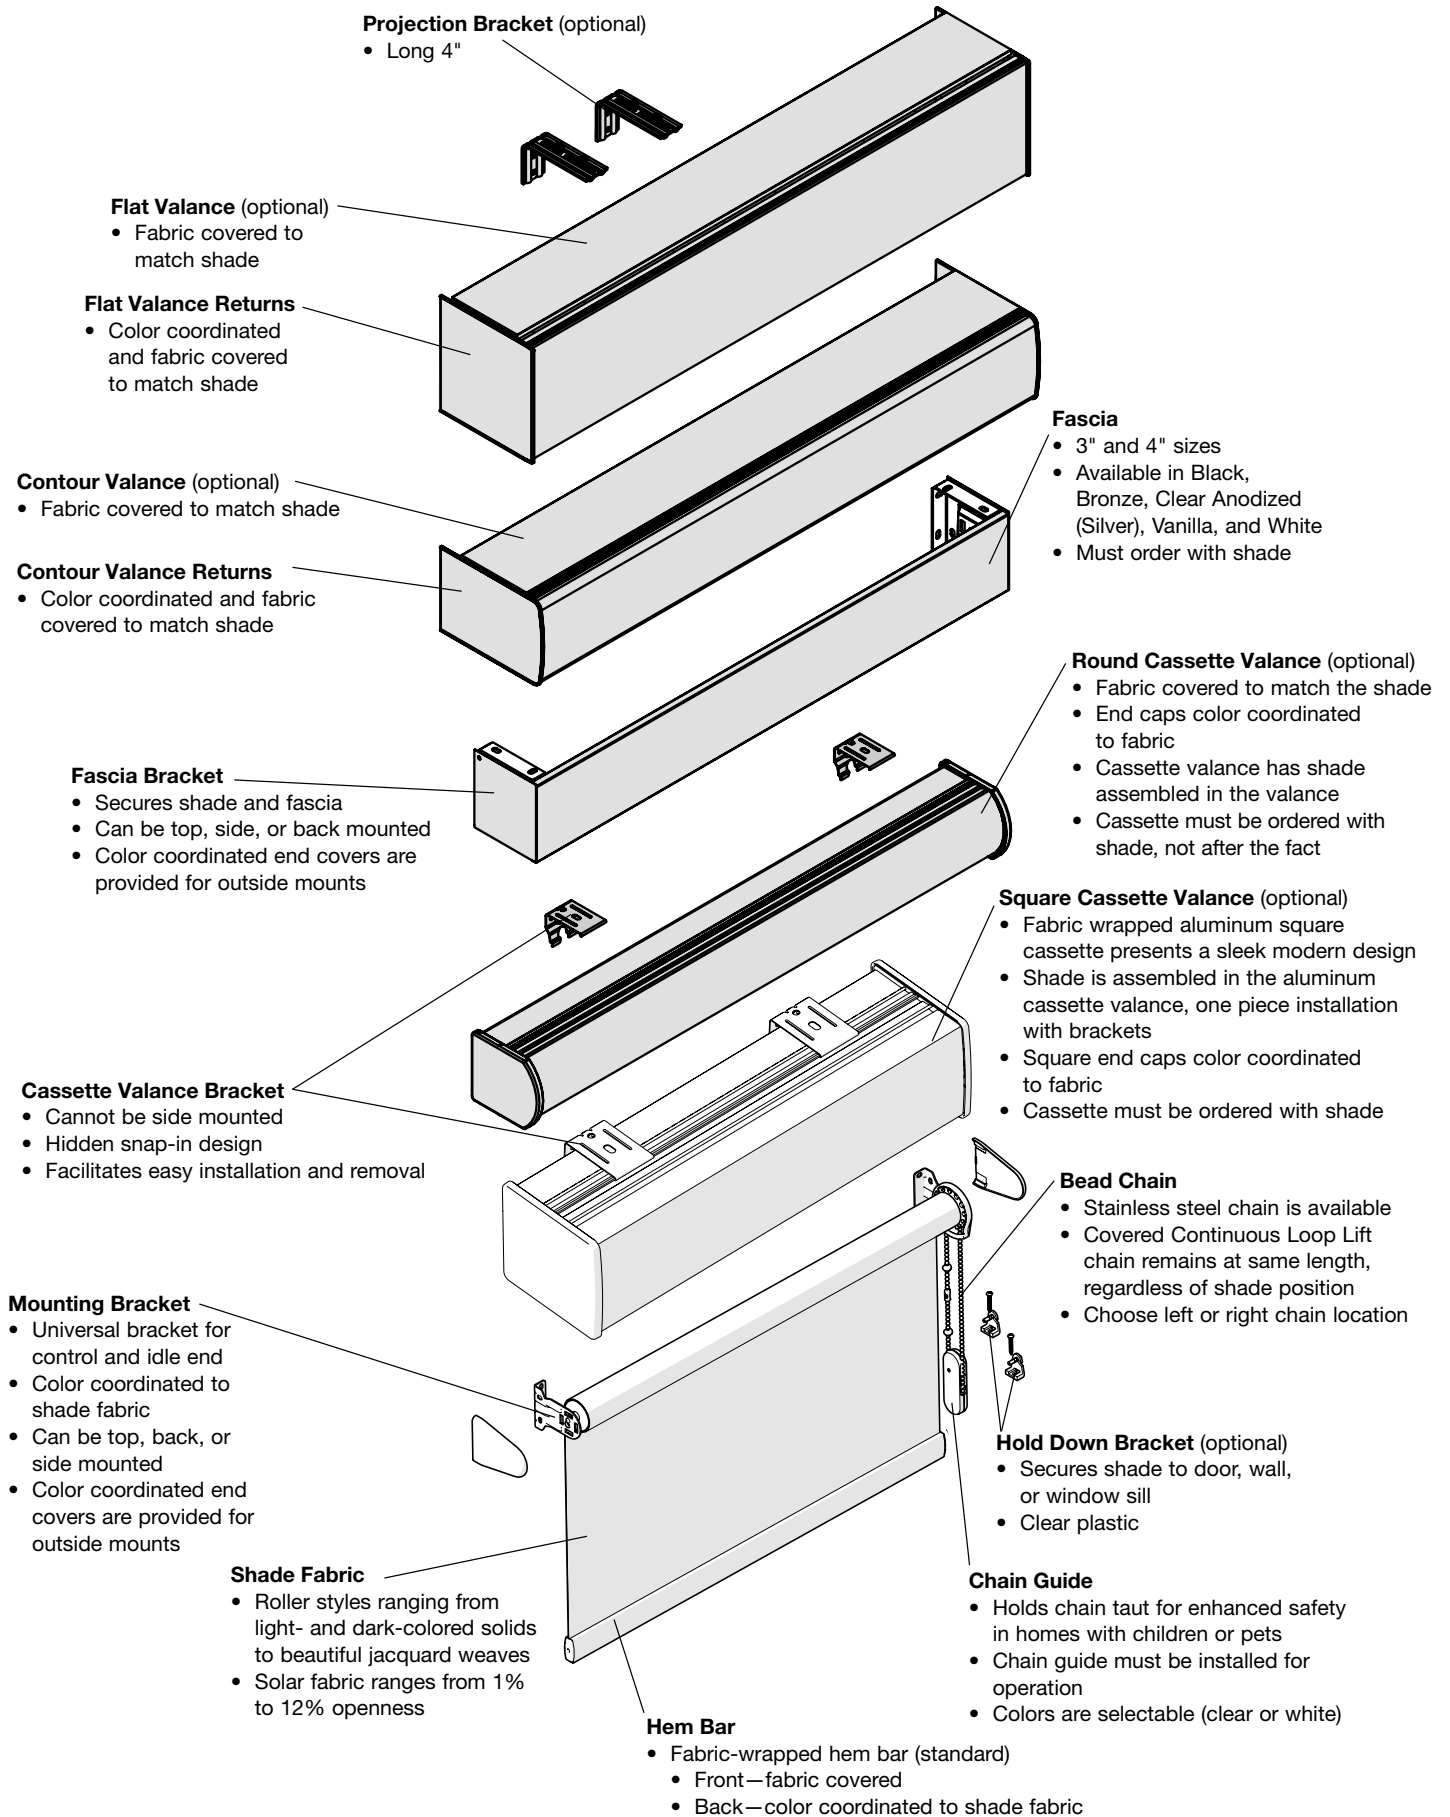

General Information

Continuous Loop Lift Shade Product Detail (U.S. ONLY)