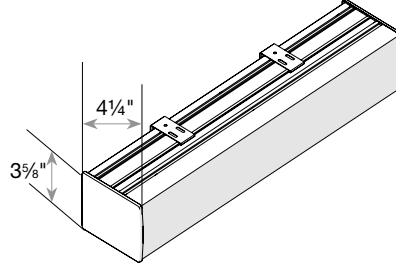

Medium Square Cassette Valance
1 3/4" Minimum Inside Mount