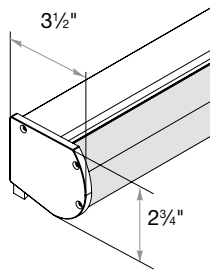

*Largest possible measurement given will vary per fabric and window dimensions.

Cordless & Smart Pull Lift: Mounting Depth Illustrations

Small Cassette Valance
 $1\frac{1}{2}$ " Minimum Inside Mount

Medium Cassette Valance
 $1\frac{3}{4}$ " Minimum Inside Mount