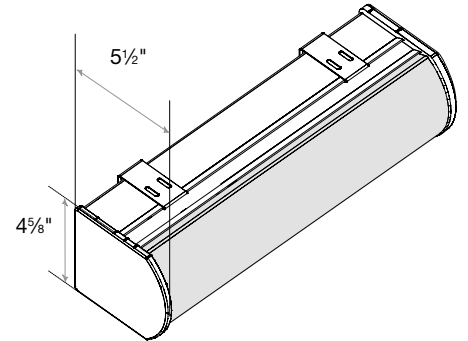

Large/Dual Round Cassette Valance
1 3/4" Minimum Inside Mount