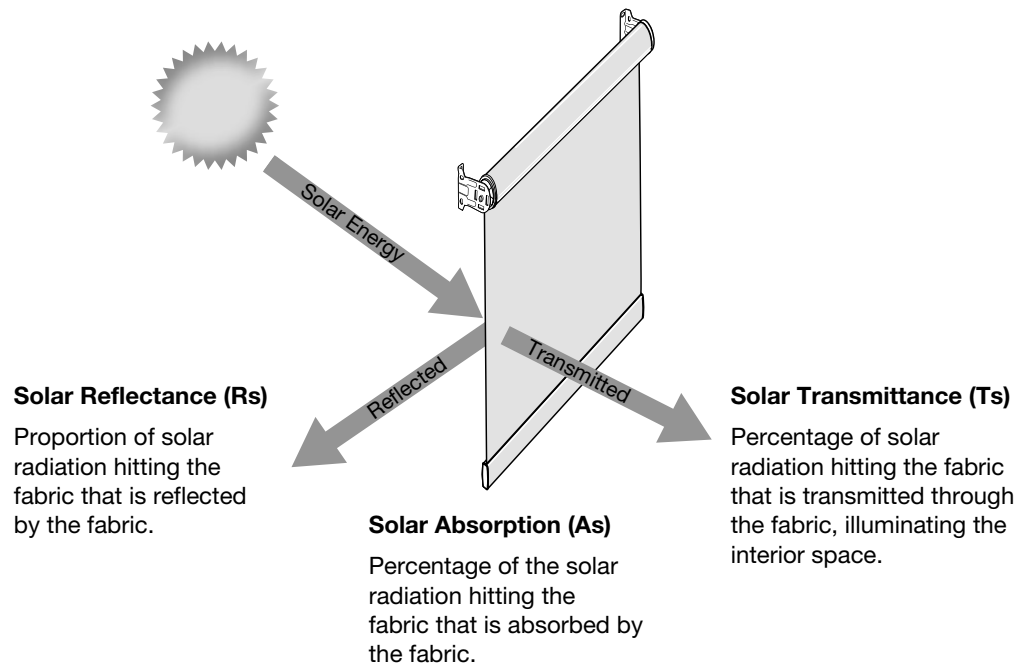

Features

Solar Shade Fabrics

Maintain an Outward View

- Filter and diffuse light while maintaining an outward view
- In general, the higher the openness factor and darker the fabric, the clearer the view

Manage Glare

- Minimize glare on televisions and home office computers
- The darker the fabric color, the better the glare control and the better the view to the outside

Block Damaging UV Rays

- The amount of UV ray blockage is the inverse of a fabric's openness factor (e.g., a fabric with 10% openness blocks 90% of UV rays)
- Protect your furniture, carpets, artwork, etc., from fading due to harmful UV rays

Reduce the Temperature

- Fabrics reduce heat transmittance, keeping rooms cooler and increasing the comfort level in the home
- The lighter the fabric color, the better the temperature control

NOTE: Solar shades do not offer nighttime privacy; lighted interiors allow inward visibility. If complete privacy is desired, a Dual Shade or secondary treatment is necessary.

Solar Optical Properties

When solar radiation reaches the shading fabric it is either reflected, absorbed, or transmitted. The sum of these values equals 100% of the solar energy hitting the fabric.