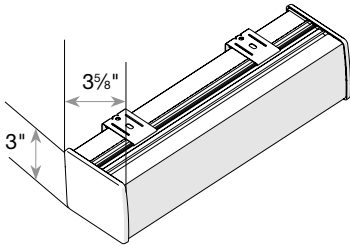

Size Considerations

Continuous Loop Lift, Enclosed Loop Lift, Motorized Lift, Dual Shade, and Enclosed Loop Dual Shade: Mounting Depth Illustrations

The following diagrams illustrate the mounting depth requirements for shades mounted inside window casements.

Small Square Cassette Valance
1 3/8" Minimum Inside Mount