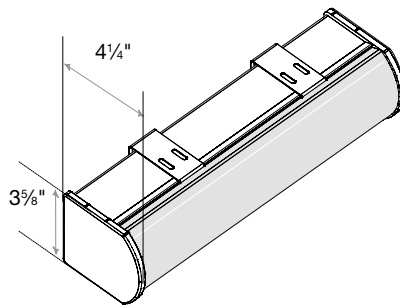

Small Square Cassette Valance
1 5/8" Minimum Inside Mount

Medium Square Cassette Valance
1 3/4" Minimum Inside Mount

Large Square Cassette Valance
1 3/4" Minimum Inside Mount

Small Round Cassette Valance
1 5/8" Minimum Inside Mount