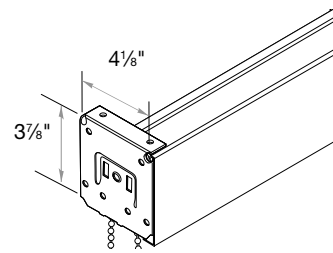

4" Fascia
3 3/4" Minimum Inside/Top Mount
1 1/2" Minimum Inside/Side Mount