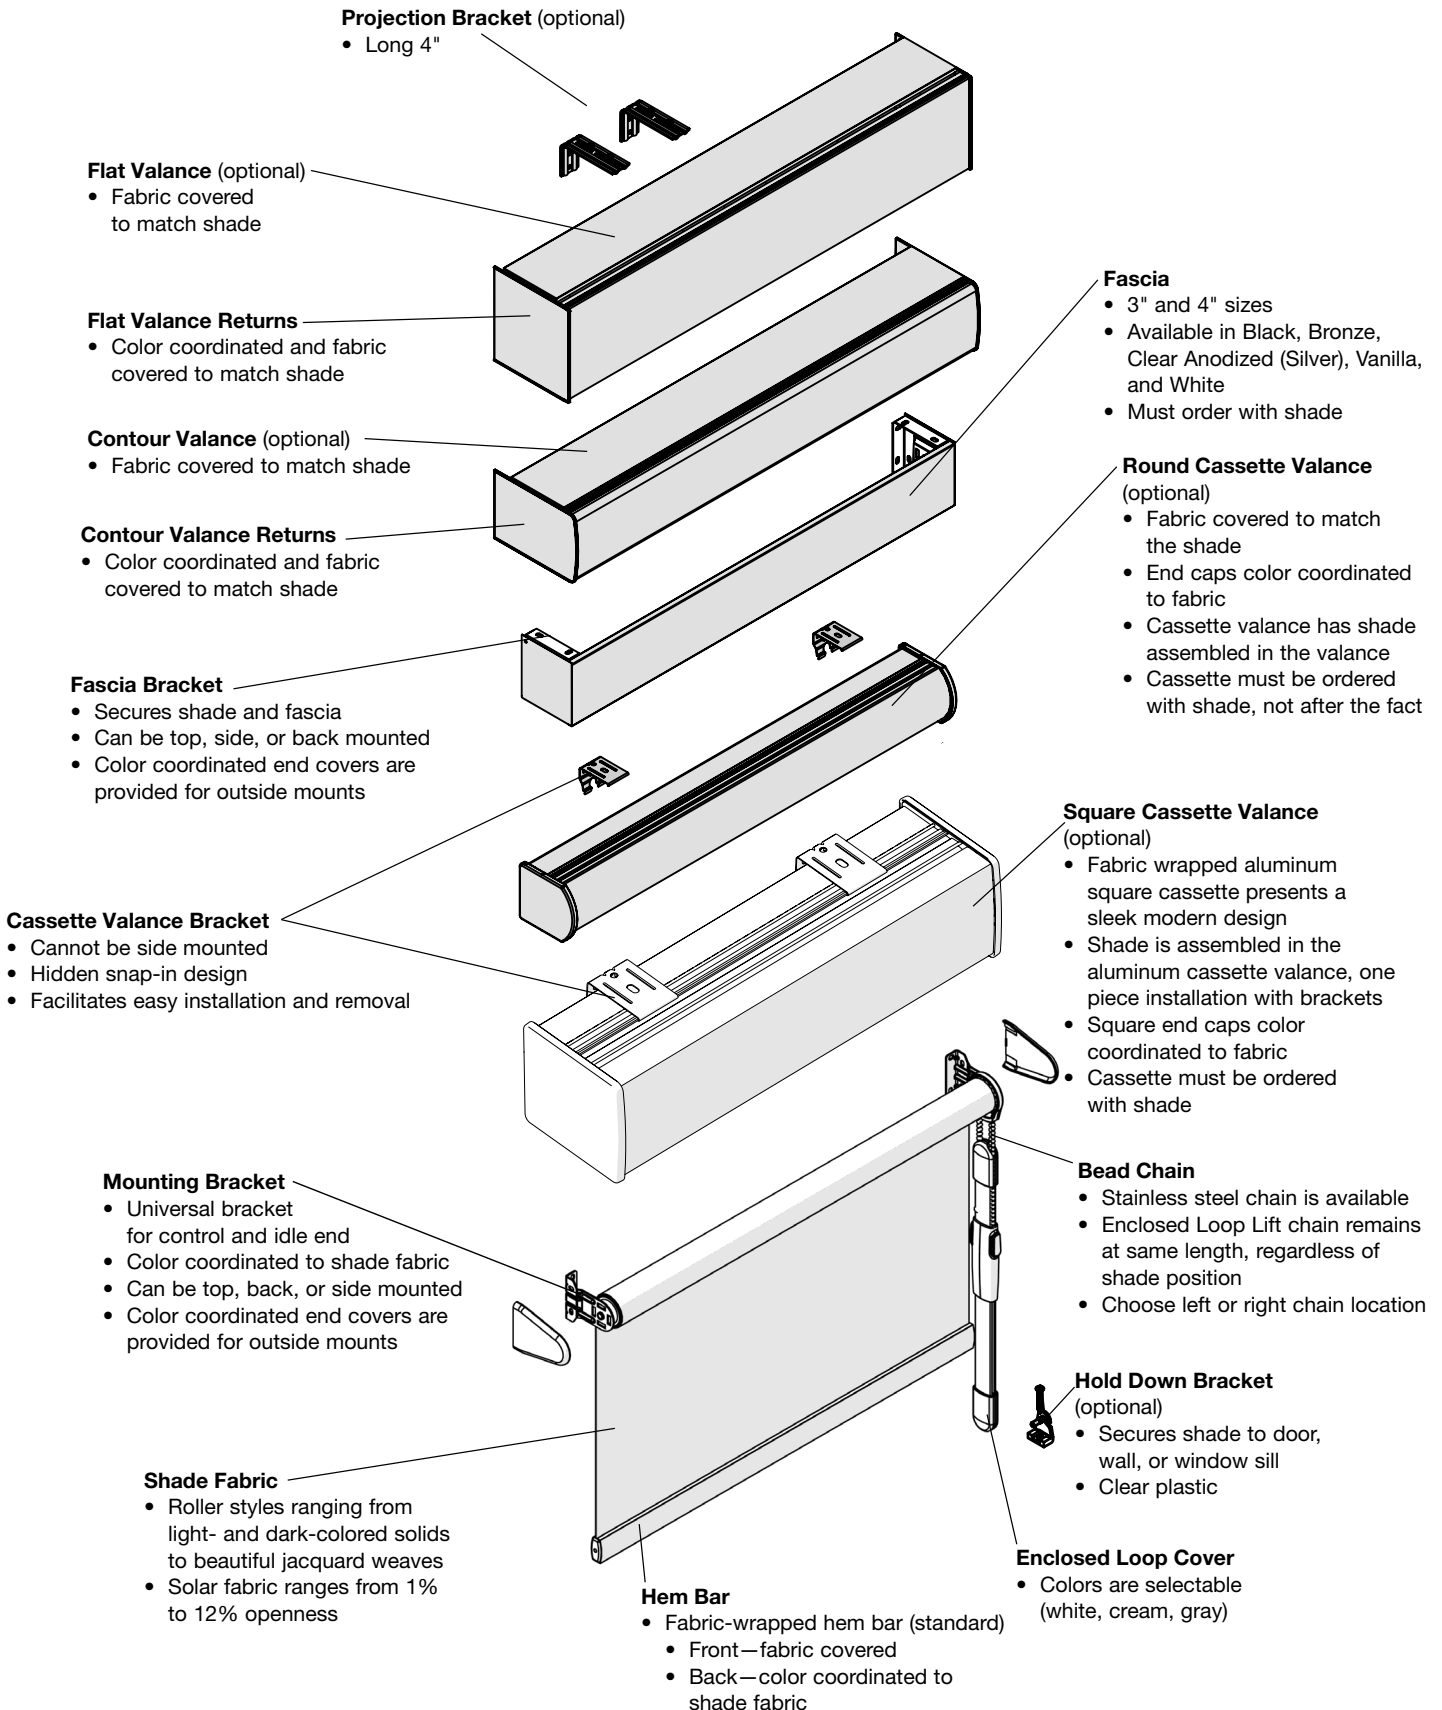

General Information

Enclosed Loop Lift Shade Product Detail (Canada ONLY)