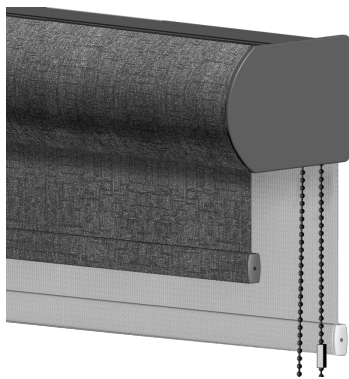

Options

Dual Shades

Dual Shade with Large Cassette Valance
NOTE: Enclosed Loop Cover is not pictured

For surcharge, see price charts

Dual Shades create versatile light control and privacy levels for any interior. The Dual Shade design integrates any two fabrics from the solar and roller collections, which can be independently lowered or raised as needed.

Combine the sheer, light-filtering, room-darkening, or blackout fabrics of your choice. Raise or lower each shade independently depending on time of day or need for privacy. Add a roller shade fabric to complement the room décor.

- Features the same Continuous-Loop (U.S. only), Enclosed Loop (Canada only), and Motorized Lift operation as our roller and solar shades

Recommendations

- Use the back shade or shade closest to the window for light regulation (recommended: solar, sheer, and blackout fabrics)
- For the front shade, select roller fabrics to match the room décor and maintain privacy
- Outside mount is recommended for maximum light control
- Select scallops and trims for a finishing touch (roller fabrics only)
- All Dual Shades can be Continuous Loop Lift (U.S. only), Enclosed Loop Lift (Canada only), or low-voltage Motorized Lift
- Only stainless steel chains are available in Canada; stainless steel and color-coordinated bead chains are available in the U.S. in Black, Brown, and White
- Dual Shades can be configured with the 7½" noble and regal wood cornices for all configurations
- Optional large square cassette or round large cassette
- 5½" Noble and Regal wood cornices are available only when Dual Shade has no cassette with inside mount and cornices are outside mount
- Curved, classic, and symphony valances are not available
- UltraLite Cordless Lift, UltraLite Dual Lift, Enclosed Loop UltraLite Dual Lift, Cordless Lift, and Smart Pull Lift systems are not available
- Contour valance, flat valance, and fascia are not available
- Hold down brackets are not recommended for Dual Shades
- For Motorized Lift shades, the multi-channel remote control is recommended

Shade Configuration without Cassette Valance

- Front shade (closest to room) is always a reverse roll, providing a consistent, even look to the shade
- The back Dual Shade (shade closest to the window) can be a standard roll or reverse roll
- The front and back shade beaded chain can be positioned either left or right pull

Shade Configuration with Cassette Valance

- Because two shades must fit into a single cassette valance, the Dual Shade requires the large cassette valance; small and medium cassette valances are not available
- The fabric for the fabric-wrapped cassette valance is selectable, either front or back shade fabric
- Front and back shades are standard roll
- The front and back shade beaded chain can be positioned either left or right pull