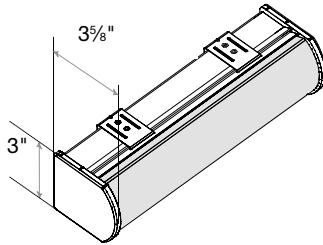

Small Square Cassette Valance
1 3/8" Minimum Inside Mount

Medium Square Cassette Valance
1 3/4" Minimum Inside Mount

Large Square Cassette Valance
1 3/4" Minimum Inside Mount

Small Round Cassette Valance
1 3/8" Minimum Inside Mount