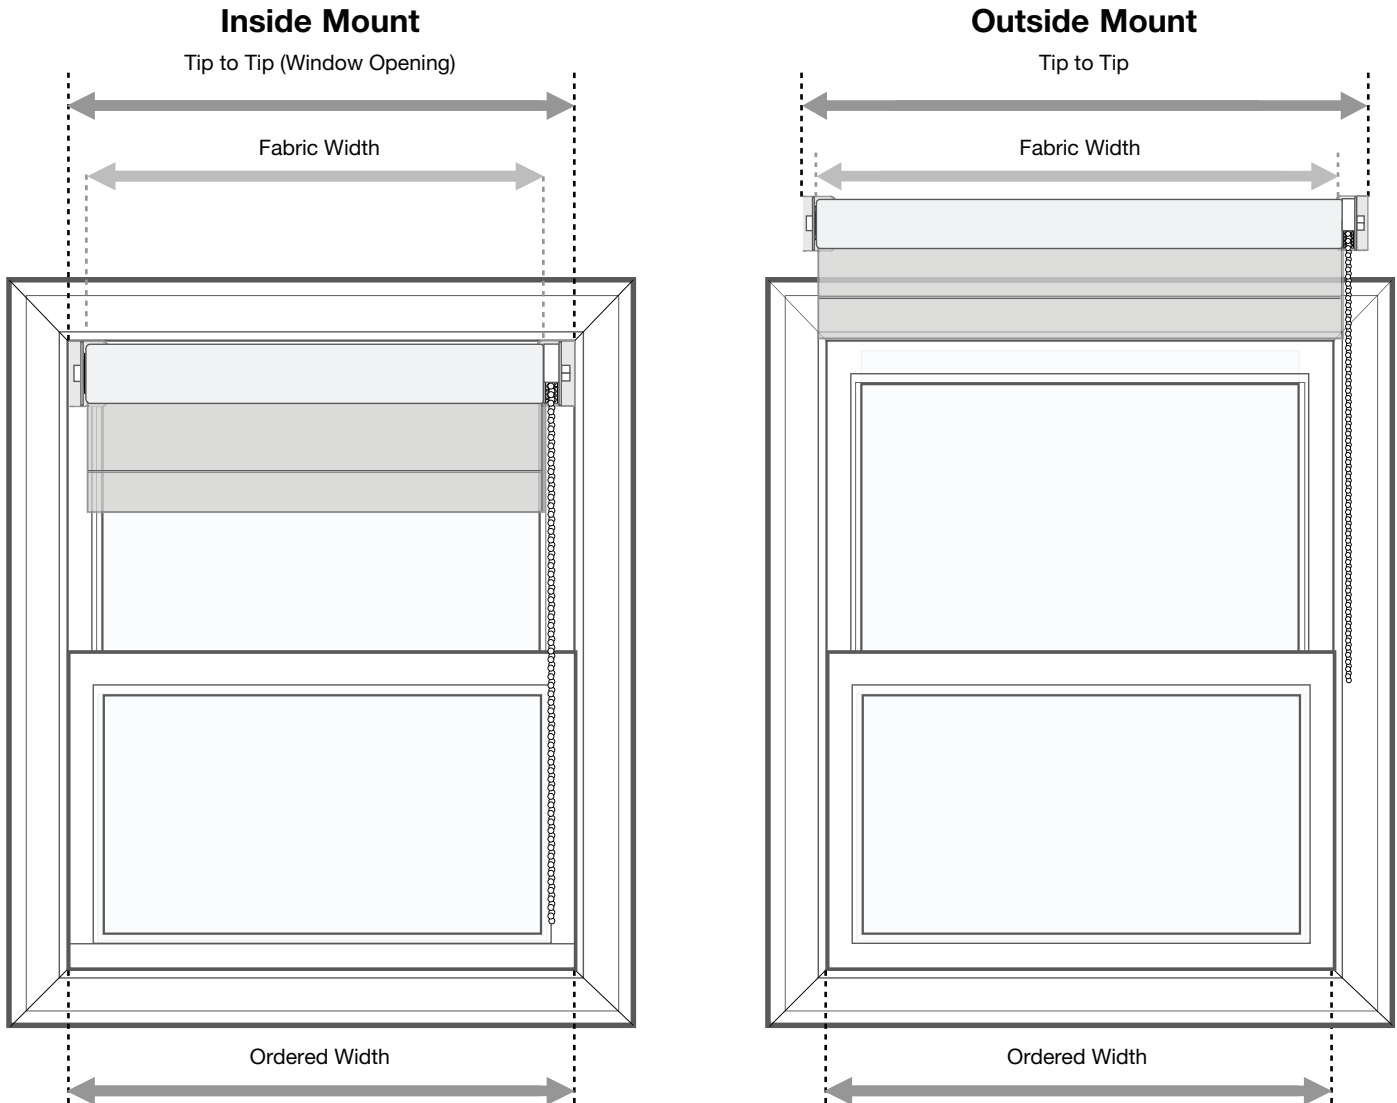

Roller and Solar Measurement Guide

TIP: If ordering as **inside mount**, measure the window opening width from left to right, in 3 different places. Choose the narrowest measurement and deduct $\frac{1}{8}$ " (0.4 cm) from that measurement for size to order. The size you receive will be the size ordered as the bracket to bracket measurement.

If ordering as **outside mount**, you will receive the size ordered as the fabric measurement to assure your window opening is fully covered when installed. You may want to add $1\frac{1}{2}$ " (3.9 cm) to each side (total 3" (7.7 cm)) to the width for additional privacy and light control.