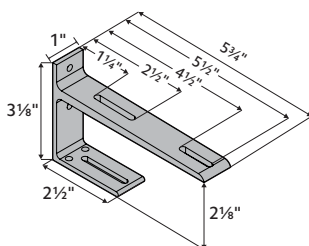

Fits	Dimensions	Quantity per Box	Full Pack	Broken Pack
1 3/8" Estate™ Traverse Rods 2" Estate™ Traverse Rods	Depth: 5 3/4" Height: 3 1/8" Width: 1"	10 pieces per box	$22.17	$30.79
Product Number & Finish				
71132062	Antique Brass	71132110	Satin Brass	
71132006	Black	71132012	Satin Nickel	
71132110	Satin Brass