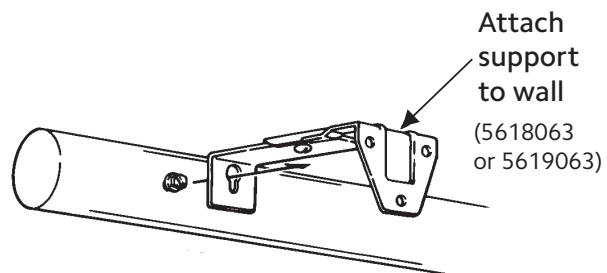

Find rod center by marking X across diameter of pole.

Pole Connector
#5610E061

Wood Elbow Configuration

Learn more about all of our collections

	Designer Metals™ Collection	Wood Trends™ Collection	Wrought Iron Collection	Estate™ Traverse Rods Collection
	sophisticated styles acrylic and metals striking finishes	crafted timelessness beautiful finishes classic designs	architectural statement remarkable history real wrought iron	form meets function innovative solutions customizable
Available Diameters	1" 1 3/8" & 2"	1 3/8" & 2"	1" & 1 3/8"	1 3/8" Wrought Iron 1 3/8" & 2" Designer Metals™ Wood Trends™
Pole Lengths	Fixed - 4', 6' & 8' Telescoping - 36"-180"	4', 6', 8', 12'	6' & 8'	18"-16'
Pole Material	Metal	Wood	Metal	Wood & Metal
Operation Modes	Stationary, Traversing Manual or Motorized Draw	Stationary, Traversing Manual or Motorized Draw	Stationary, Traversing Manual or Motorized Draw	Traversing Manual or Motorized Draw
Pole Sizing	Fixed Width & Telescoping	Fixed Width	Fixed Width	Cut to Measure
Finishes	8	9	6	62
Finials	27	18	18	106
Bracket Types	Decorative Fixed & Bypass Fixed	Decorative Fixed	Decorative Fixed & Bypass Fixed	Concealed Adjustable
Bracket Sizes	3" - 8 3/4", Inside Mount & Ceiling Mount	3 1/2" - 7", Inside Mount & Ceiling Mount	3 1/2" - 6 1/2" & Inside Mount	1 3/4" - 3 1/4"
Treatment Styles	Stationary & Traversing	Stationary & Traversing	Stationary & Traversing	Traversing