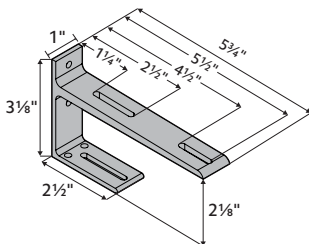

Fits	Dimensions	Quantity per Box	Full Pack	Broken Pack
1 3/8" Estate™ Traverse Rods 2" Estate™ Traverse Rods	Depth: 5 3/4" Height: 3 1/8" Width: 1"	10 pieces per box	$22.17	$30.79
Product Number & Finish				
71132062	Antique Brass	71132110	Satin Brass	
71132006	Black	71132012	Satin Nickel