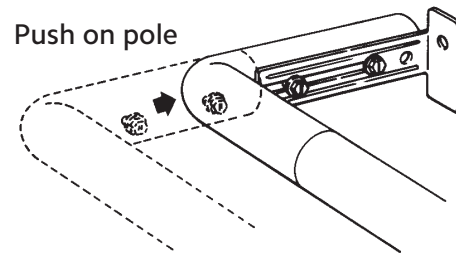

Find rod center by marking X across diameter of pole.

Pole Connector
#5610E061

Wood Elbow Configuration

Learn more about all of our collections

	Designer Metals™ Collection	Wood Trends™ Collection	Wrought Iron Collection	Estate™ Traverse Rods Collection
	sophisticated styles acrylic and metals striking finishes	crafted timelessness beautiful finishes classic designs	architectural statement remarkable history real wrought iron	form meets function innovative solutions customizable
Available Diameters	1" 1 3/8" & 2"	1 3/8" & 2"	1" & 1 3/8"	1 3/8" Wrought Iron 1 3/8" & 2" Designer Metals™ Wood Trends™
Pole Lengths	Fixed - 4', 6' & 8' Telescoping - 36"-180"	4', 6', 8', 12'	6' & 8'	18"-16'
Pole Material	Metal	Wood	Metal	Wood & Metal
Operation Modes	Stationary, Traversing Manual or Motorized Draw	Stationary, Traversing Manual or Motorized Draw	Stationary, Traversing Manual or Motorized Draw	Traversing Manual or Motorized Draw
Pole Sizing	Fixed Width & Telescoping	Fixed Width	Fixed Width	Cut to Measure
Finishes	8	9	6	62
Finials	27	18	18	106
Bracket Types	Decorative Fixed & Bypass Fixed	Decorative Fixed	Decorative Fixed & Bypass Fixed	Concealed Adjustable
Bracket Sizes	3" - 8 3/4", Inside Mount & Ceiling Mount	3 1/2" - 7", Inside Mount & Ceiling Mount	3 1/2" - 6 1/2" & Inside Mount	1 3/4" - 3 1/4"
Treatment Styles	Stationary & Traversing	Stationary & Traversing	Stationary & Traversing	Traversing