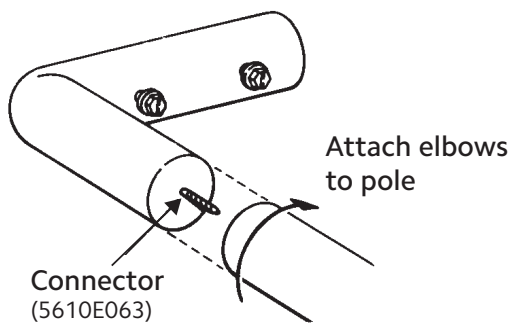

Ceiling Mount Traverse Rods					
1 3/8" Estate™	+0"	-3 5/8"	1/2"	+0"	-3 5/8"
2" Estate™	+0"	-3 5/8"	1/2"	+0"	-3 5/8"

Cutting & Splicing Wood Trends™ Poles

- Measure to desired length and carefully wrap area with an easy peel, blue painter's tape as not to damage the finish.
- Cut through the tape with sharp fine tooth saw. Cut slowly to reduce any chipping to the product finish.
- Drill a new finial pilot hole. Find rod center easily by drawing an X across the diameter of the pole using a 1/8" drill bit.
- Splice with pole connector. Always support the splice with a bracket.

Find rod center by marking X across diameter of pole.

Pole Connector
#5610E061

Wood Elbow Configuration

Learn more about all of our collections

	Designer Metals™ Collection	Wood Trends™ Collection	Wrought Iron Collection	Estate™ Traverse Rods Collection
	sophisticated styles acrylic and metals striking finishes	crafted timelessness beautiful finishes classic designs	architectural statement remarkable history real wrought iron	form meets function innovative solutions customizable
Available Diameters	1" 1 3/8" & 2"	1 3/8" & 2"	1" & 1 3/8"	1 3/8" Wrought Iron 1 3/8" & 2" Designer Metals™ Wood Trends™
Pole Lengths	Fixed - 4', 6' & 8' Telescoping - 36"-180"	4', 6', 8', 12'	6' & 8'	18"-16'
Pole Material	Metal	Wood	Metal	Wood & Metal
Operation Modes	Stationary, Traversing Manual or Motorized Draw	Stationary, Traversing Manual or Motorized Draw	Stationary, Traversing Manual or Motorized Draw	Traversing Manual or Motorized Draw
Pole Sizing	Fixed Width & Telescoping	Fixed Width	Fixed Width	Cut to Measure
Finishes	8	9	6	62
Finials	27	18	18	106
Bracket Types	Decorative Fixed & Bypass Fixed	Decorative Fixed	Decorative Fixed & Bypass Fixed	Concealed Adjustable
Bracket Sizes	3" - 8 3/4", Inside Mount & Ceiling Mount	3 1/2" - 7", Inside Mount & Ceiling Mount	3 1/2" - 6 1/2" & Inside Mount	1 3/4" - 3 1/4"
Treatment Styles	Stationary & Traversing	Stationary & Traversing	Stationary & Traversing	Traversing