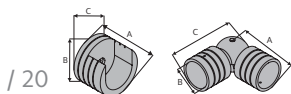

Fits	Clearance	Quantity per Box	Full Pack	Broken Pack
1 3/8" Wood Trends™ Poles	6"-8"	10 pieces per box	$11.82	$16.43

Product Number & Finish	
5617091	Unfinished

See page 53 for configuration