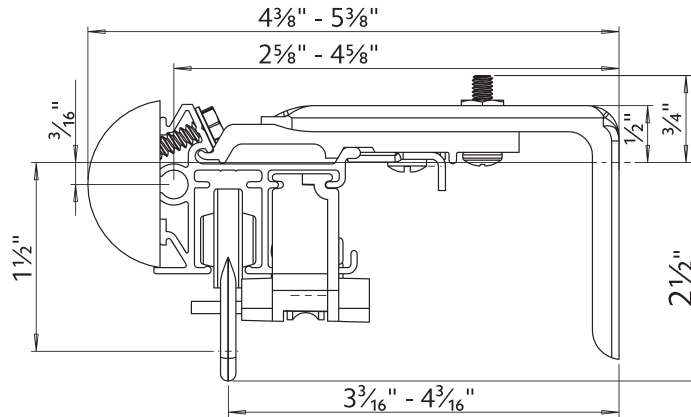

1 3/8" Wall Mount