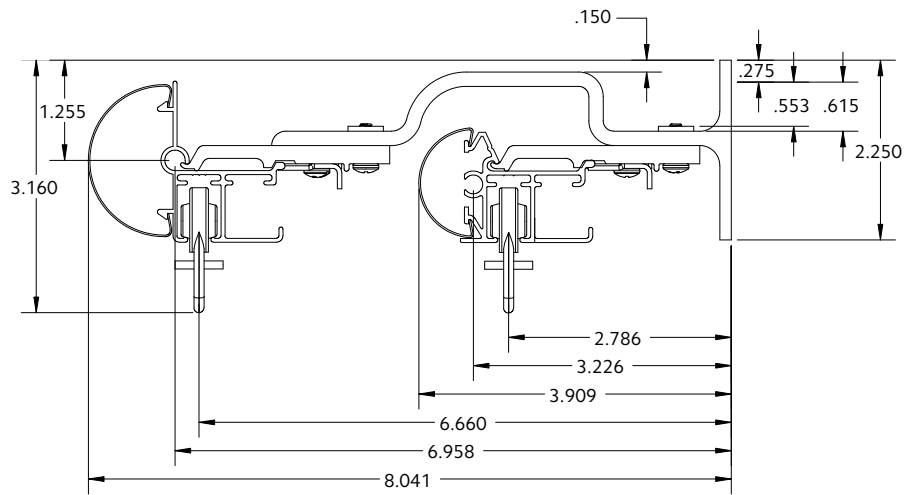

Double Wall Mount using parts:

To achieve this look, order Estate rod ceiling mounted. 94130xxx brackets are included with the rod. Then order one, item 71134110 double bracket in the quantity needed based on the bracket spacing drawing on page 40.

71134110

&

94130xxx

2" Front & 1 3/8" Back Double Wall Mount