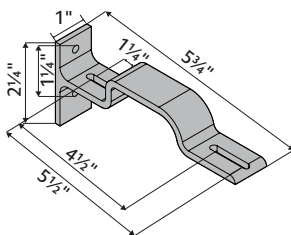

Double Bracket

Fits	Dimensions	Quantity per Box	Full Pack	Broken Pack
1 3/8" Estate™ Traverse Rods 2" Estate™ Traverse Rods	Depth: 5 3/4" Height: 2 1/4" Width: 1"	10 pieces per box	$21.25	$29.50
Product Number & Finish				
71134110 Satin Brass				

Double Bracket