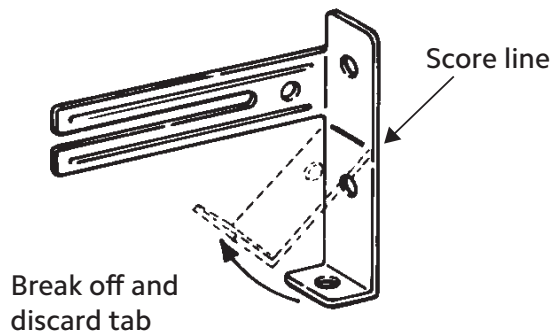

Find rod center by marking X across diameter of pole.

Pole Connector
#5610E061

Wood Elbow Configuration

Learn more about all of our collections

	Designer Metals™ Collection	Wood Trends™ Collection	Wrought Iron Collection	Estate™ Traverse Rods Collection
	sophisticated styles acrylic and metals striking finishes	crafted timelessness beautiful finishes classic designs	architectural statement remarkable history real wrought iron	form meets function innovative solutions customizable
Available Diameters	1" 1 3/8" & 2"	1 3/8" & 2"	1" & 1 3/8"	1 3/8" Wrought Iron 1 3/8" & 2" Designer Metals™ Wood Trends™
Pole Lengths	Fixed - 4', 6' & 8' Telescoping - 36"-180"	4', 6', 8', 12'	6' & 8'	18"-16'
Pole Material	Metal	Wood	Metal	Wood & Metal
Operation Modes	Stationary, Traversing Manual or Motorized Draw	Stationary, Traversing Manual or Motorized Draw	Stationary, Traversing Manual or Motorized Draw	Traversing Manual or Motorized Draw
Pole Sizing	Fixed Width & Telescoping	Fixed Width	Fixed Width	Cut to Measure
Finishes	8	9	6	62
Finials	27	18	18	106
Bracket Types	Decorative Fixed & Bypass Fixed	Decorative Fixed	Decorative Fixed & Bypass Fixed	Concealed Adjustable
Bracket Sizes	3" - 8 3/4", Inside Mount & Ceiling Mount	3 1/2" - 7", Inside Mount & Ceiling Mount	3 1/2" - 6 1/2" & Inside Mount	1 3/4" - 3 1/4"
Treatment Styles	Stationary & Traversing	Stationary & Traversing	Stationary & Traversing	Traversing