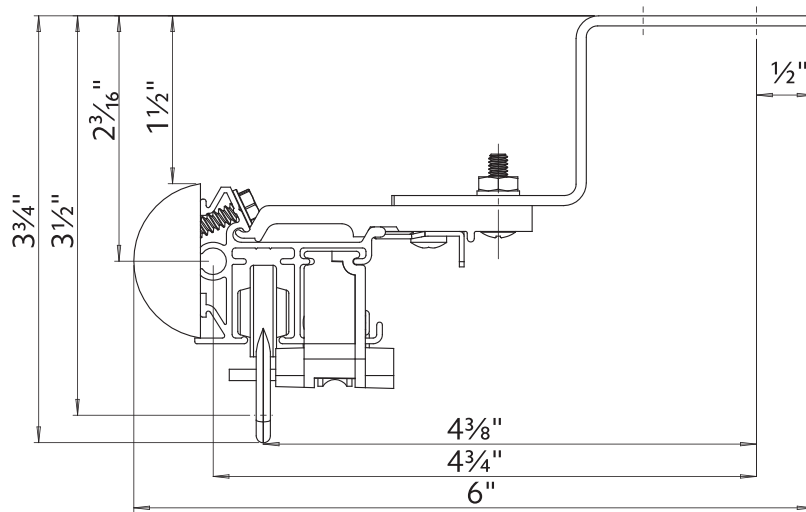

Ceiling Mount using parts:

To achieve this look, order Estate rod, ceiling mounted. 94130xxx brackets are included with the rod. Then order item 1796061 ceiling mount bracket in the quantity needed based on the bracket spacing drawing on page 40.

94130xxx

8 1796061

1 3/8" Ceiling Mount