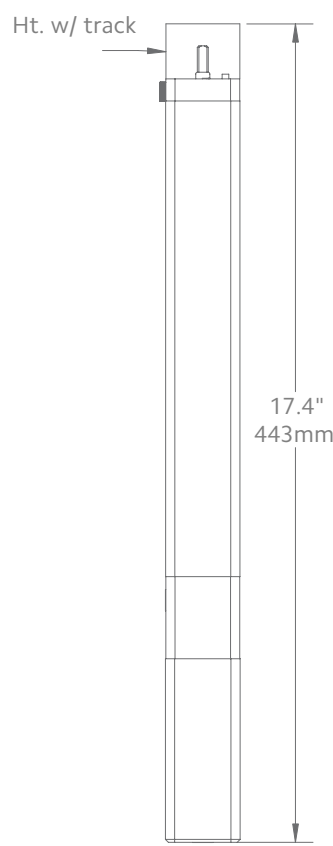

Front View

Bottom View

Motor Unit	Product No.
AMP™ Drapery Motor	62001300

Follow track specifications for drapery weight.