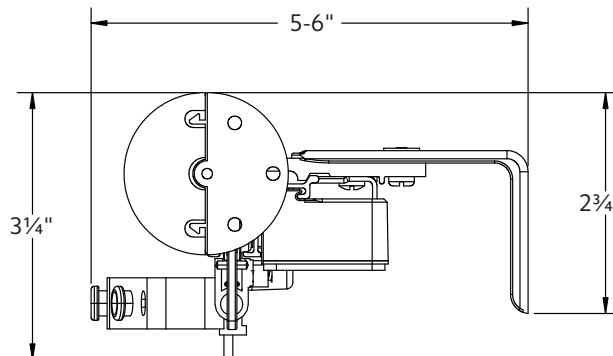

2" Wall Mount