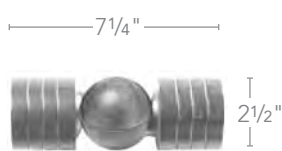

Recess Depth: 1 3/4"