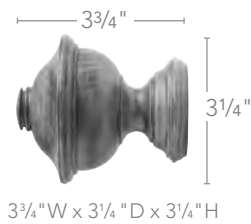

Sherwood 5609EG
SHOWN IN MAHOGANY