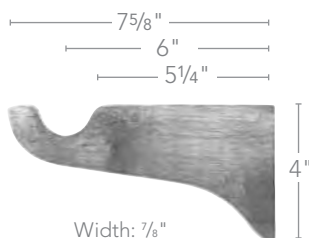

Mahogany
083

Coffee
841

Hazelnut
827

Walnut
085

Estate Oak
820

White
025

Satin Gold
894

Unfinished
091