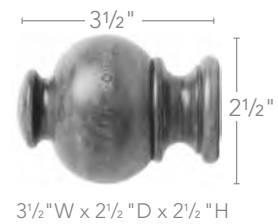

CLASSICS  
1<sup>3</sup>/<sub>8</sub>" Finials

**Chaucer** 36807  
SHOWN IN MAHOGANY

**Sherwood** 5609EG  
SHOWN IN MAHOGANY

**Button Ball** 5629G  
SHOWN IN MAHOGANY