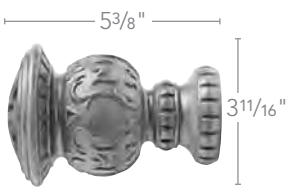

5 3/8" W x 3 11/16" D x 3 11/16" H