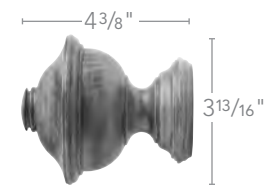

**Reign 46805**  
SHOWN IN MAHOGANY

**Bristol 46810**  
SHOWN IN MAHOGANY

**Chaucer 46807**  
SHOWN IN MAHOGANY

5 3/8" W x 3 11/16" D x 3 11/16" H

4 3/4" W x 3 1/2" D x 3 1/2" H

4 3/8" W x 3 13/16" D x 3 13/16" H