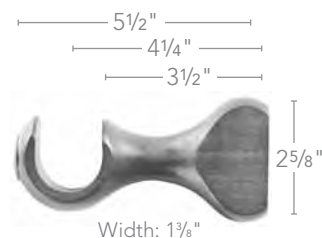

# 1 3/8" Accessories

				
Styles	Ceiling Mount Bracket 46855 SHOWN IN MAHOGANY	Double Bracket 5615 SHOWN IN MAHOGANY	Holdback 46860 SHOWN IN MAHOGANY	Tieback 46865 SHOWN IN MAHOGANY
Finishes	 Mahogany 083	 Mahogany 083	 Mahogany 083	 Mahogany 083
	 Coffee 841	 Coffee 841	 Coffee 841	 Coffee 841
	 Hazelnut 827	 Hazelnut 827	 Hazelnut 827	 Hazelnut 827
	 Walnut 085	 Walnut 085	 Walnut 085	 Walnut 085
	 Estate Oak 820	 Estate Oak 820	 Estate Oak 820	 Estate Oak 820
	 White 025	 White 025	 White 025	 White 025
	 Satin Gold 894	 Satin Gold 894	 Satin Gold 894	 Satin Gold 894
				<b>Post Arm Support Weight: 4lbs.</b> 1 Post Arm (5" extension) 2 Post Arms (7 1/2" extension) Comes as shown. Use optional. Included with Holdbacks and Tiebacks.
Size	 Width: 2 1/8"	 Slot Width: 5/8" Width: 7/8"	 4 1/2"	 3"