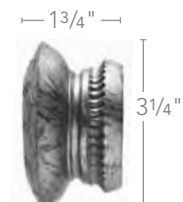

Burnished Copper  
888

Tortoise  
119

Golden Heirloom  
880

5 1/2" W x 4" D x 4" H

5 1/8" W x 3 1/2" D x 3 1/2" H

1 3/4" W x 3 1/4" D x 3 1/4" H

Armada finial, pole and decorative rings  
in Burnished Copper from the Renaissance collection