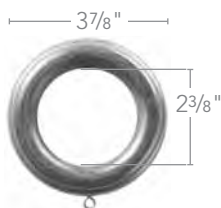

Swivel Socket 5506EG
SHOWN IN MAHOGANY

Mahogany
083

Coffee
841

Hazelnut
827

Walnut
085

Estate Oak
820

White
025

Satin Gold
894

Unfinished
091