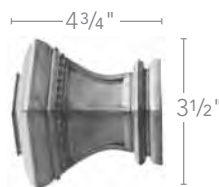

4 3/4" W x 3 1/2" D x 3 1/2" H