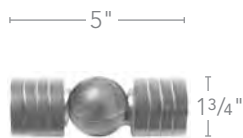

Recess Depth: 1"