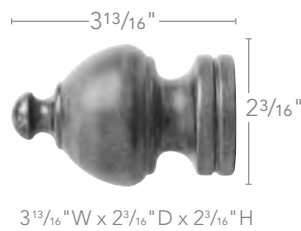

Button Ball 5629G
SHOWN IN MAHOGANY