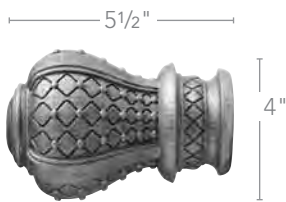

Burnished Copper  
888

Tortoise  
119

Golden Heirloom  
880

5 1/2" W x 4" D x 4" H

5 1/8" W x 3 1/2" D x 3 1/2" H

1 3/4" W x 3 1/4" D x 3 1/4" H

Armada finial, pole and decorative rings  
in Burnished Copper from the Renaissance collection