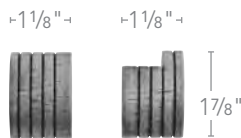

# 1 3/8" Finials

			
Styles	<b>Ball 5608EG</b> SHOWN IN MAHOGANY	<b>Endcap 36808</b> SHOWN IN MAHOGANY	<b>Rings (With Removable Clip 5602EG), (Eyelets Only 5602BB)</b> SHOWN IN MAHOGANY
Finishes	 Mahogany 083  Coffee 841  Hazelnut 827  Walnut 085  Estate Oak 820  White 025  Satin Gold 894  Unfinished 091	 Mahogany 083  Coffee 841  Hazelnut 827  Walnut 085  Estate Oak 820  White 025  Satin Gold 894  Unfinished 091	 Mahogany 083  Coffee 841  Hazelnut 827  Walnut 085  Estate Oak 820  White 025  Satin Gold 894  Unfinished 091
Size	 <p>3 1/2" W x 2 1/2" D x 2 1/2" H</p>	 <p>3/4" W x 2" D x 2" H</p>	 <p>2 7/8" W x 1 7/8" H</p>

# 1 3/8" Accessories

**Swivel Socket 5606E**  
SHOWN IN MAHOGANY

**Inside Mount Sockets 5605EG**  
SHOWN IN MAHOGANY

**Poles – Smooth & Fluted**  
SHOWN IN MAHOGANY

Recess Depth: 1"

Recess Depth: 1/2"

Smooth	Fluted
4' 56014G	4' 56004G
6' 56016G	6' 56006G
8' 56018G	8' 56008G
12' 560112G	12' 560012G